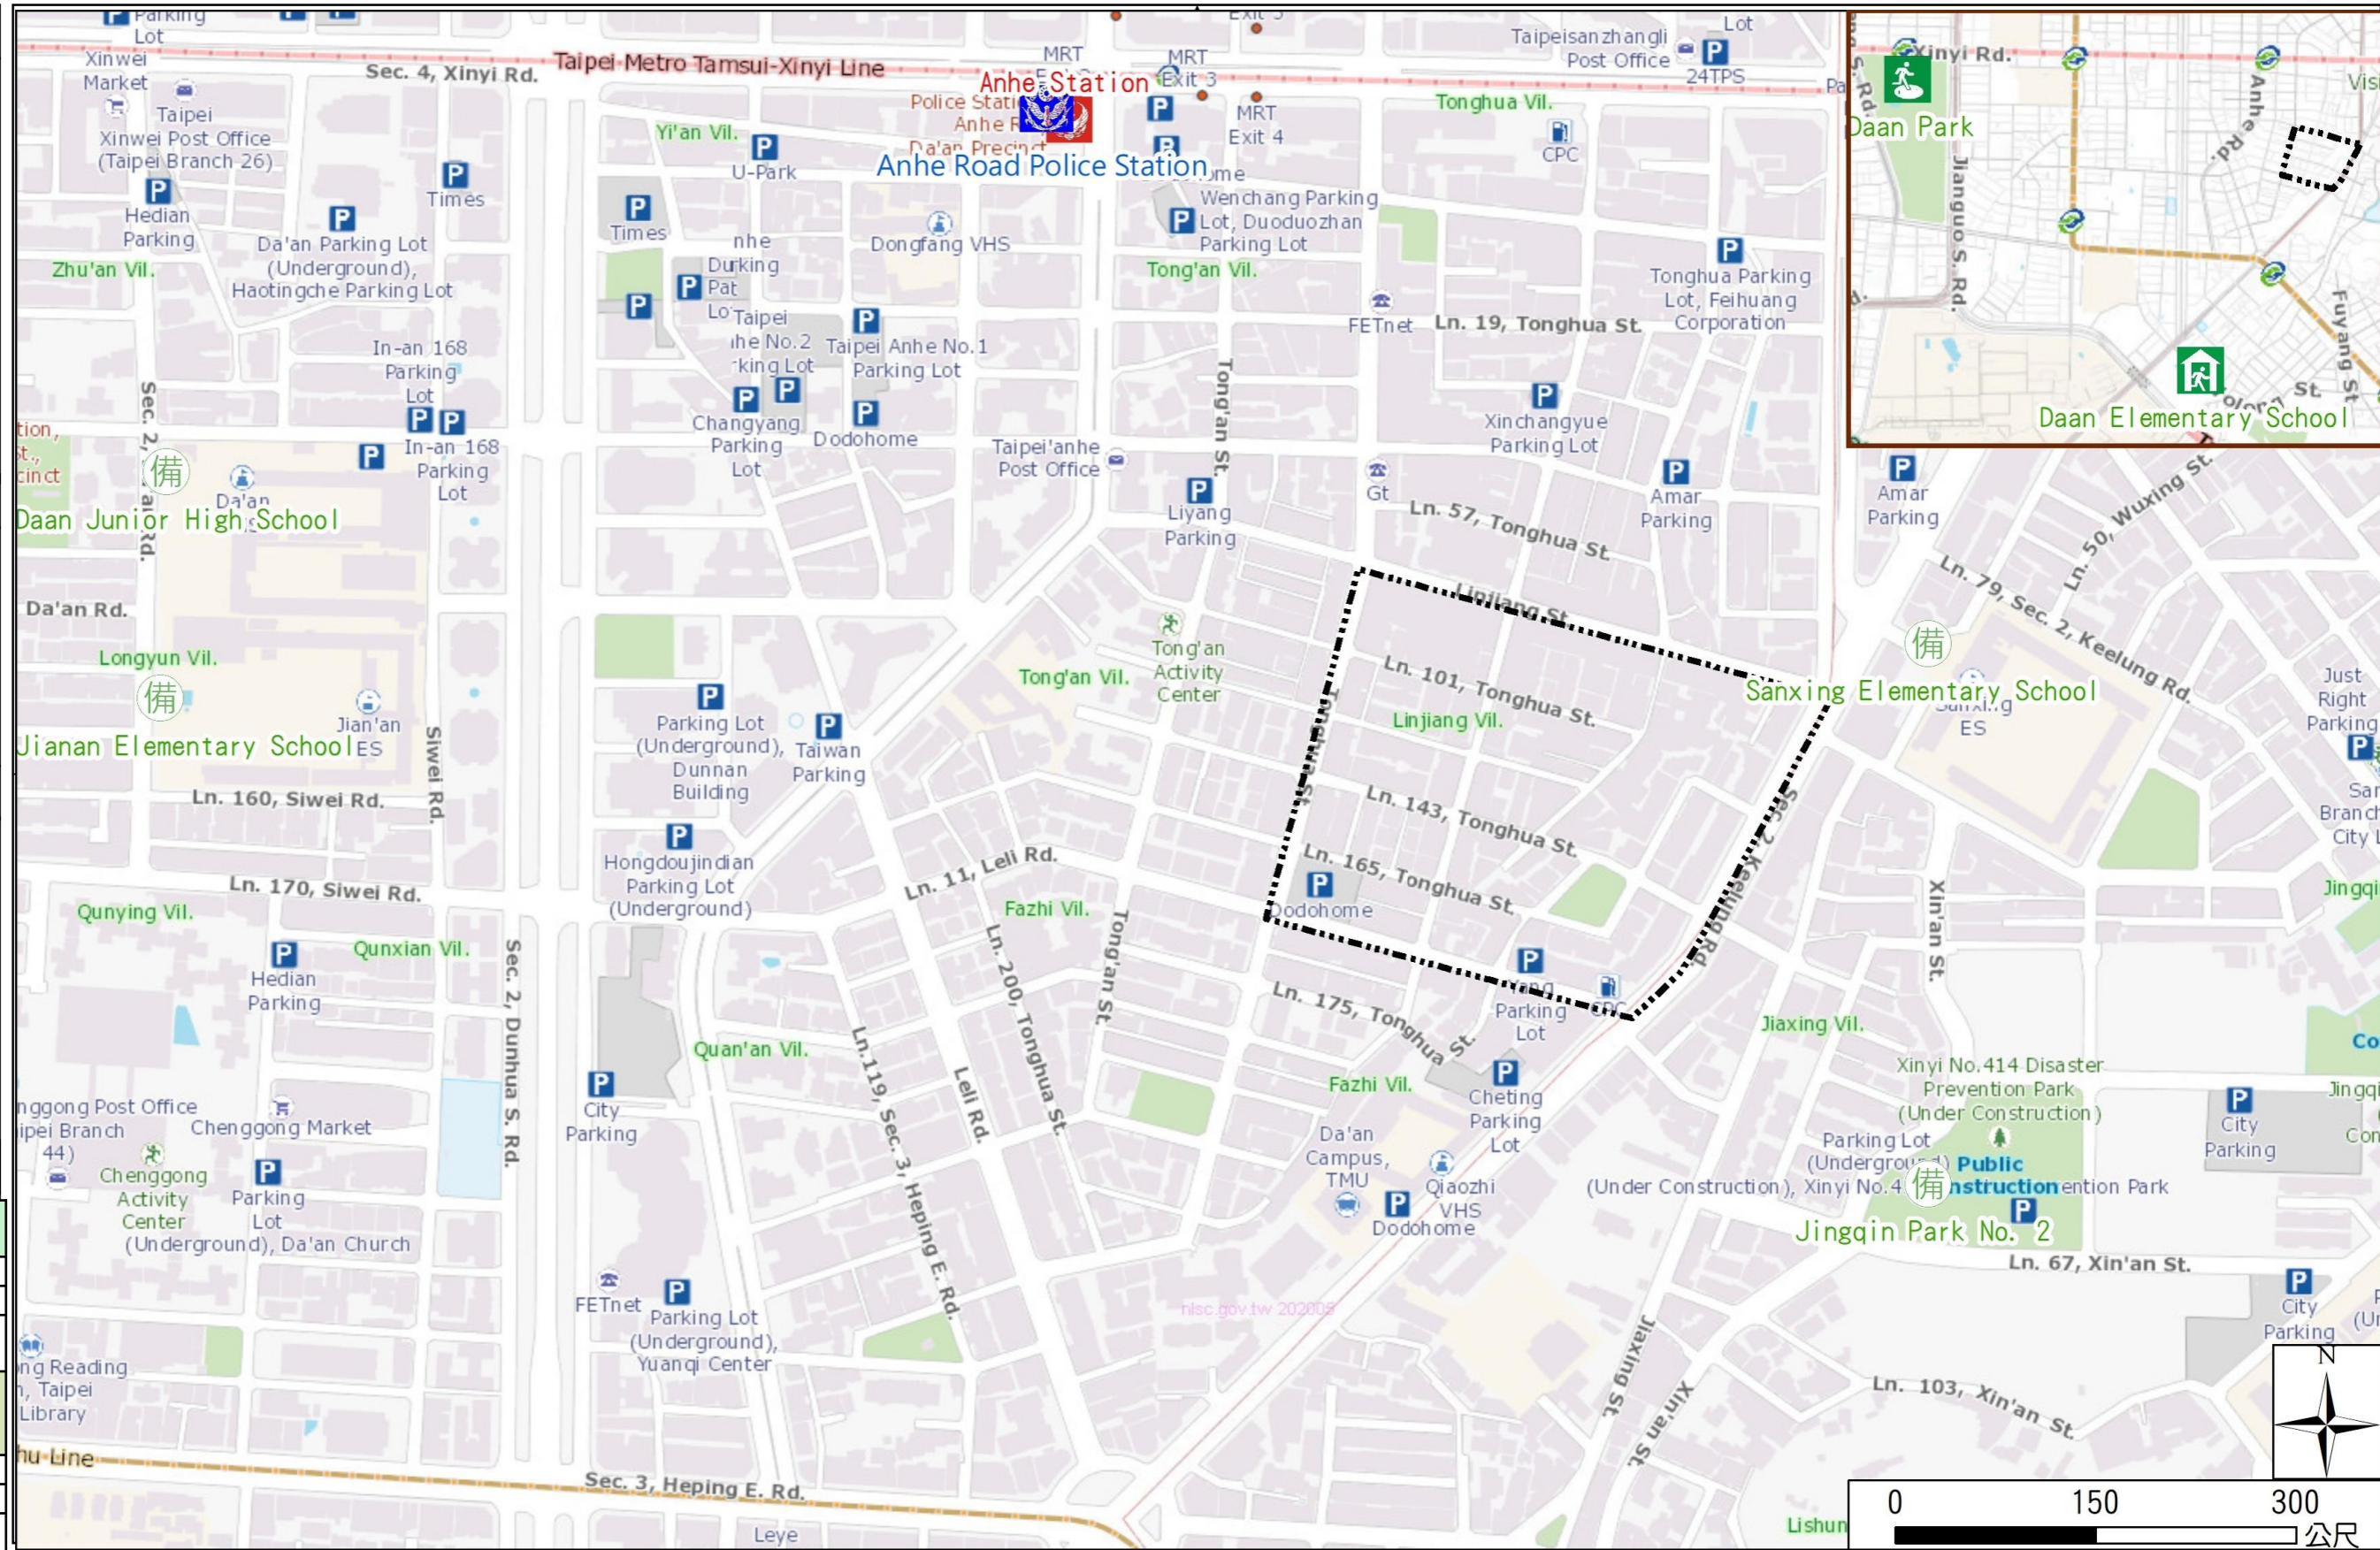

Linjiang Vil., Daan Dist., Taipei City Evacuation Map

Emergency notification

Taipei Citizen Hotline : 1999
Fire Department Tel. : 119
Police Department Tel. : 110
EOC of Da'an Dist.
Non-emergency number : 02-23511711
Emergency number : 02-66329119
Officer
Mobile : 0988-179834
Note: Please call this District's EOC to ensure that the evacuation shelter is open

Disaster Prevention Information Website

Taipei City Disaster Prevention Information Website

Evacuation Principle

Flood: Vertical evacuation or preventive evacuation
Earthquake :

More disaster prevention knowledge :
Taipei City Disaster Prevention Guide

Evacuation Shelter

Name	Daan Park Shelter for Earthquake
Address	No.32, Sec. 2, Xinsheng S. Rd.
Capacity	37949
Contact number	02-23032451
Name	Daan Elementary School (School for Priority Shelter) Shelter for Flood
Address	No. 129, Wolong St.
Capacity	152
Contact number	02-27322332#832
Name	Daan Junior High School
Address	No. 63, Sec. 2, Da'an Rd.
Capacity	274
Contact number	02-27557131#103
Name	Jianan Elementary School
Address	No. 99, Sec. 2, Da'an Rd.
Capacity	30
Contact number	02-27077719#140

圖例 Legend	里界 Village Boundary	避難收容處所 Evacuation Shelter	防救災單位 Disaster Rescue Resources	重要地標 Landmark	
	里界 Village Boundary	室內避難收容處所(優先安置學校) Indoor Evacuation Shelter (School for Priority Shelter) 室外避難收容處所(防災公園) Outdoor Evacuation Shelter (Disaster Prevention Park) 避難收容處所(備用) Evacuation Shelter (Backup)	警察單位 Police Department 消防單位 Fire Department 急救責任醫院 Designated Hospital (Emergency Medical Treatment)	直升機起降場 Helipad	重要地標 Landmark