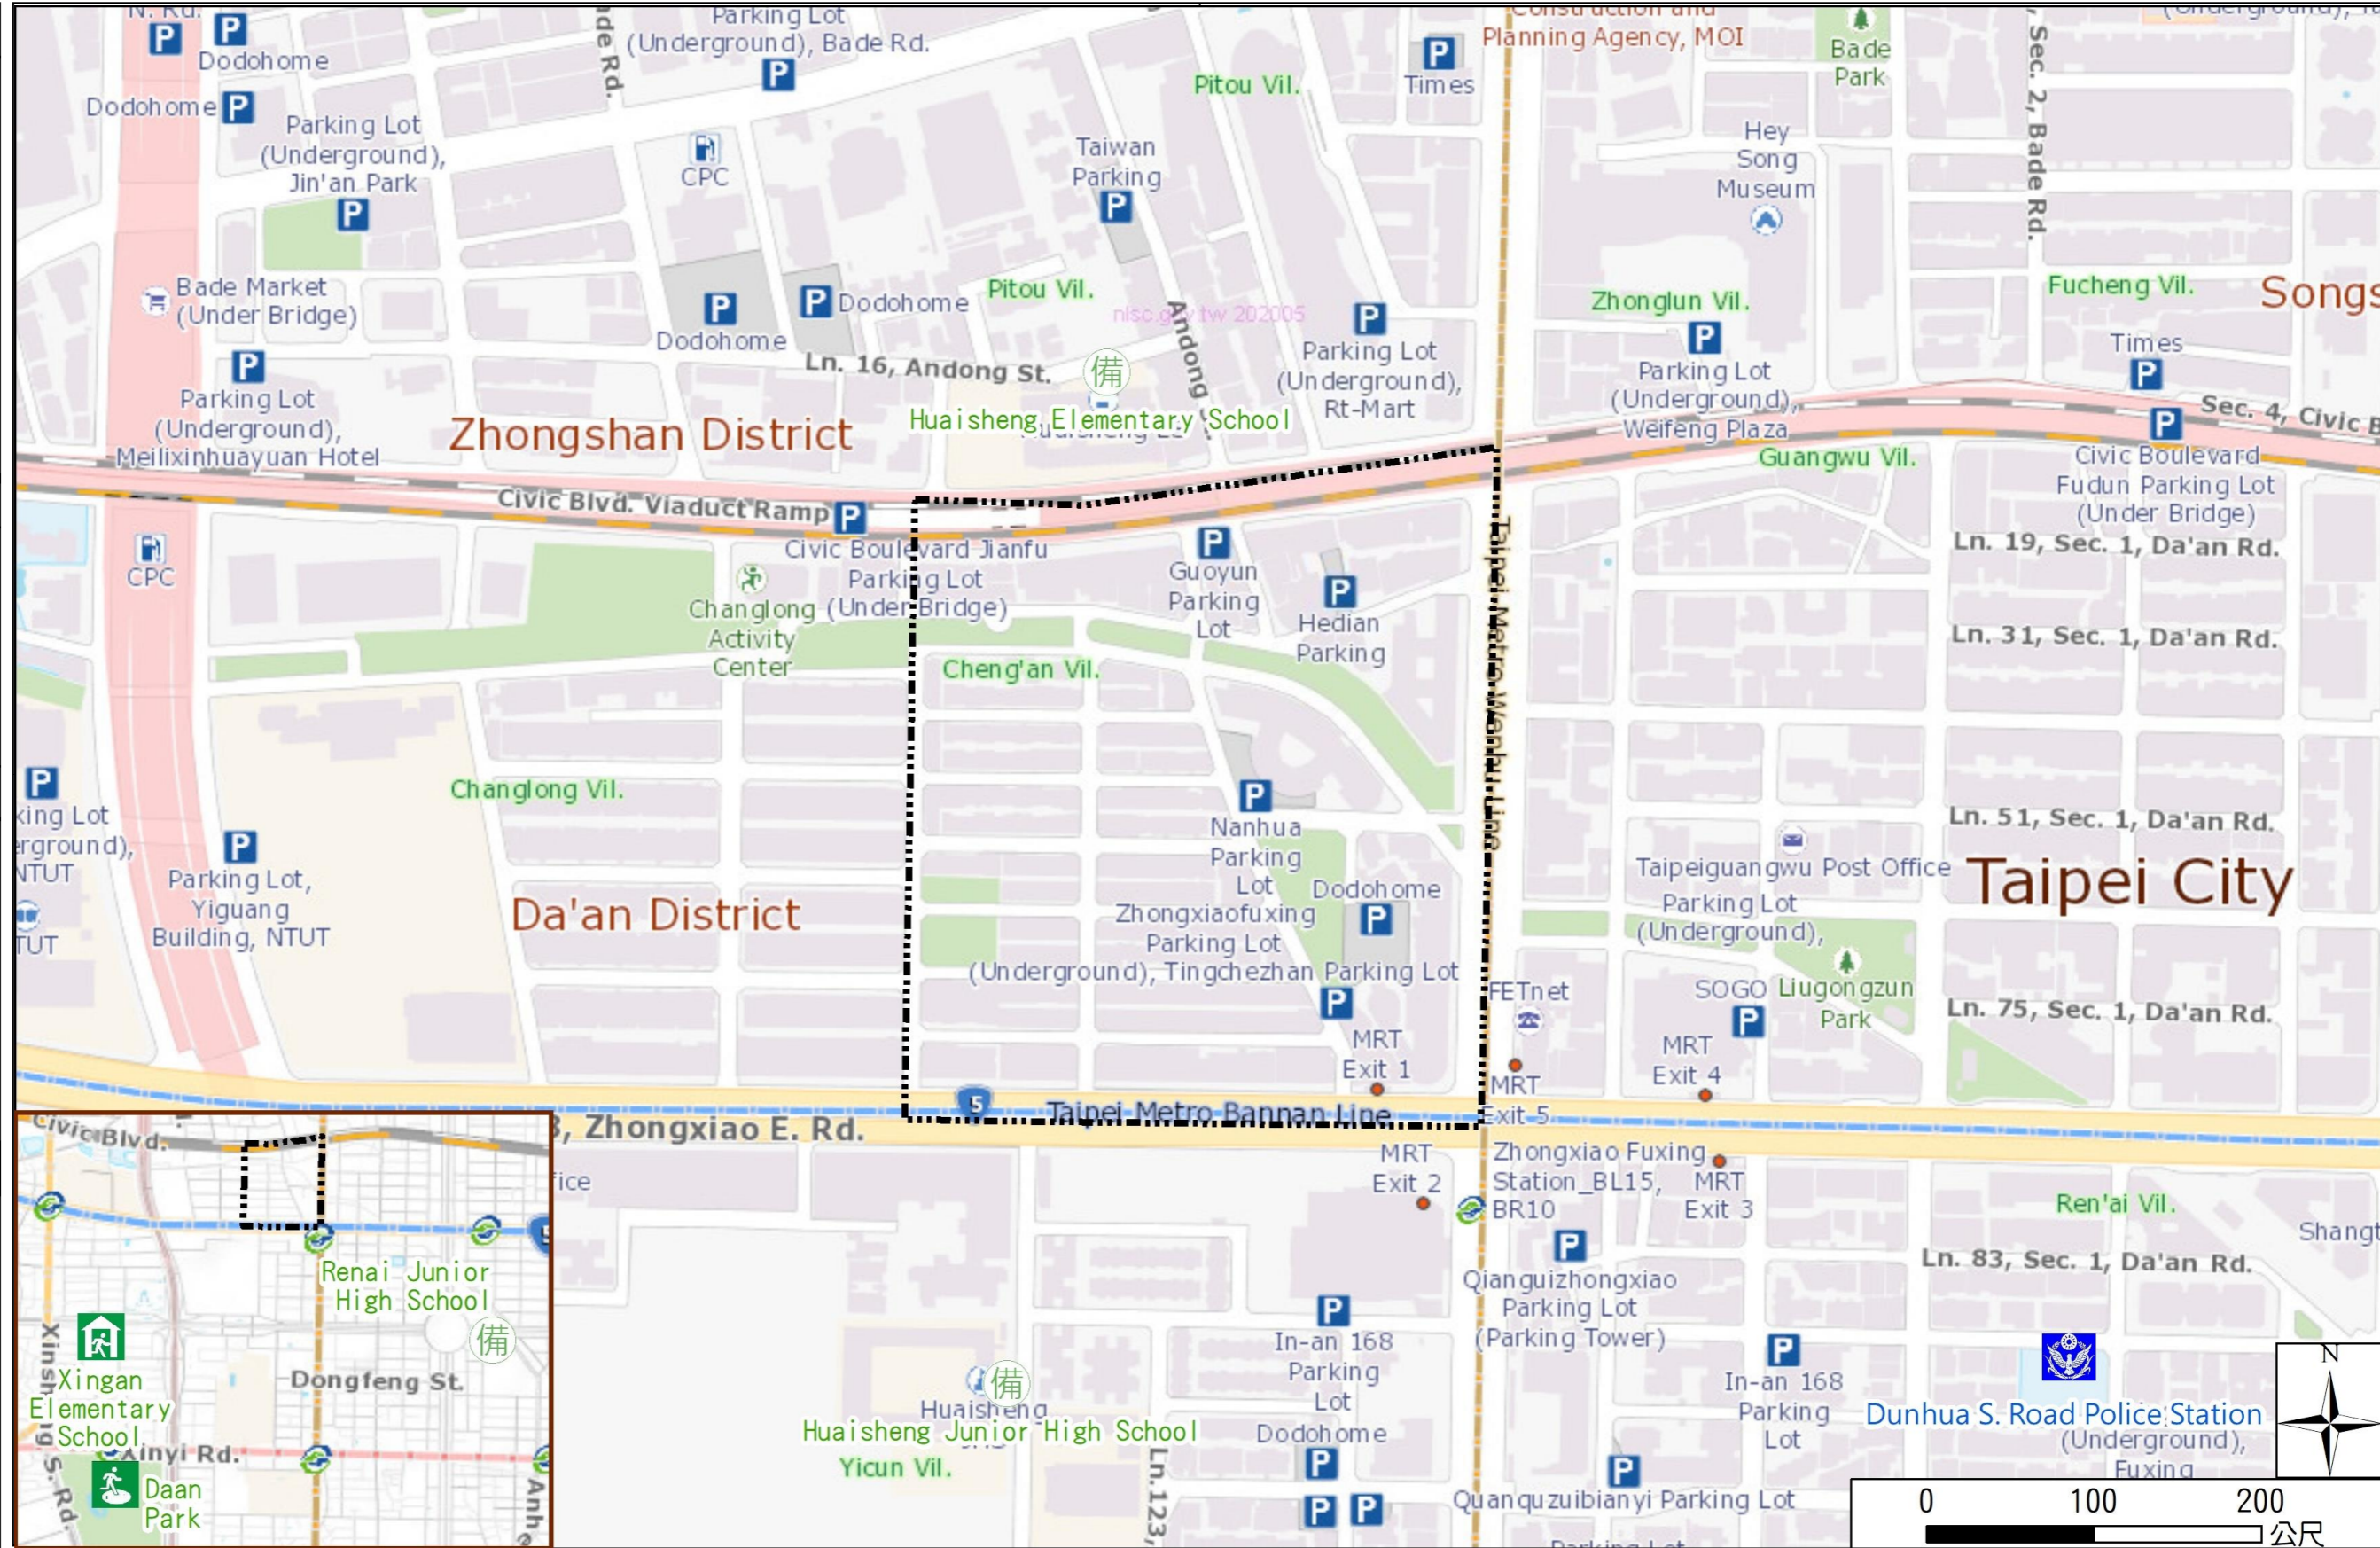

Cheng'an Vil., Da'an Dist., Taipei City Evacuation Map

Emergency notification

Taipei Citizen Hotline : 1999
Fire Department Tel. : 119
Police Department Tel. : 110
EOC of Da'an Dist.
Non-emergency number : 02-23511711
Emergency number : 02-66329119
Officer
Mobile : 0988-179812
Note: Please call this District's EOC to ensure that the evacuation shelter is open

Disaster Prevention Information Website

Taipei City Disaster Prevention Information Website

Evacuation Principle

Flood: Vertical evacuation or preventive evacuation
Earthquake :

More disaster prevention knowledge :
Taipei City Disaster Prevention Guide

Evacuation Shelter

Name	Daan Park Shelter for Earthquake
Address	No.32, Sec. 2, Xinsheng S. Rd.
Capacity	37949
Contact number	02-23032451
Name	Xingan Elementary School (School for Priority Shelter) Shelter for Earthquake
Address	No. 22, Sec. 3, Ren' ai Rd.
Capacity	183
Contact number	02-27074191#3301
Name	Huaisheng Junior High School
Address	No. 30, Ln. 248, Sec. 3, Zhongxiao E. Rd.
Capacity	167
Contact number	02-27215078#331
Name	Renai Junior High School
Address	No. 130, Sec. 4, Ren' ai Rd.
Capacity	125
Contact number	02-23255823#1102

Legend 圖例	里界 Village Boundary	避難收容處所 Evacuation Shelter	防救災單位 Disaster Rescue Resources	重要地標 Landmark	
	里界 Village Boundary	室內避難收容處所(優先安置學校) Indoor Evacuation Shelter (School for Priority Shelter) 室外避難收容處所(防災公園) Outdoor Evacuation Shelter (Disaster Prevention Park) 避難收容處所(備用) Evacuation Shelter (Backup)	警察單位 Police Department 消防單位 Fire Department 急救責任醫院 Designated Hospital (Emergency Medical Treatment	直升機起降場 Helicopter Pad	重要地標 Landmark