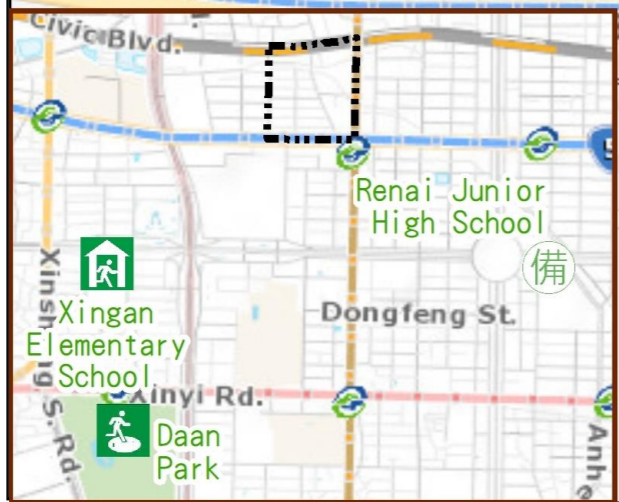

Cheng'an Vil., Da'an Dist., Taipei City Evacuation Map

Emergency notification

Taipei Citizen Hotline : 1999
Fire Department Tel. : 119
Police Department Tel. : 110
EOC of Da'an Dist.
Non-emergency number : 02-23511711
Emergency number : 02-66329119
Officer
Mobile : 0988-179812
Note: Please call this District's EOC to ensure that the evacuation shelter is open

Disaster Prevention Information Website

Taipei City Disaster Prevention Information Website

Evacuation Principle

Flood: Vertical evacuation or preventive evacuation
Earthquake :

More disaster prevention knowledge :
Taipei City Disaster Prevention Guide

Evacuation Shelter

Name	Daan Park Shelter for Earthquake
Address	No.32, Sec. 2, Xinsheng S. Rd.
Capacity	37949
Contact number	02-23032451
Name	Xingan Elementary School (School for Priority Shelter) Shelter for Earthquake
Address	No. 22, Sec. 3, Ren' ai Rd.
Capacity	183
Contact number	02-27074191#3301
Name	Huaisheng Junior High School
Address	No. 30, Ln. 248, Sec. 3, Zhongxiao E. Rd.
Capacity	167
Contact number	02-27215078#331
Name	Renai Junior High School
Address	No. 130, Sec. 4, Ren' ai Rd.
Capacity	125
Contact number	02-23255823#1102

Legend 圖例	里界 Village Boundary	避難收容處所 Evacuation Shelter	防救災單位 Disaster Rescue Resources	重要地標 Landmark	
	里界 Village Boundary	室內避難收容處所(優先安置學校) Indoor Evacuation Shelter (School for Priority Shelter) 室外避難收容處所(防災公園) Outdoor Evacuation Shelter (Disaster Prevention Park) 避難收容處所(備用) Evacuation Shelter (Backup)	警察單位 Police Department 消防單位 Fire Department 急救責任醫院 Designated Hospital (Emergency Medical Treatment	直升機起降場 Helicopter Pad	重要地標 Landmark