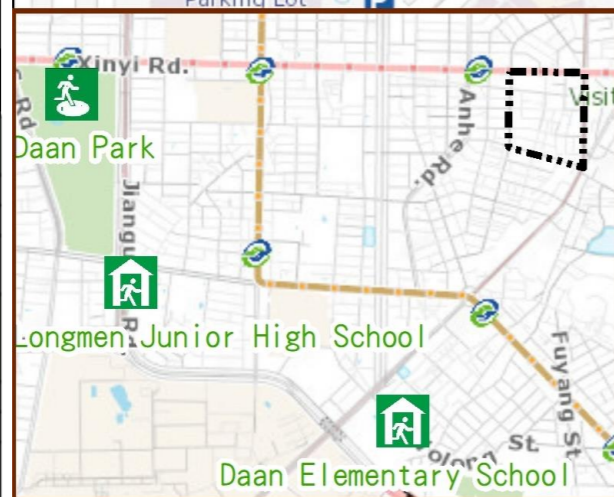

Tonghua Vil., Da'an Dist., Taipei City Evacuation Map

Emergency notification

Taipei Citizen Hotline : 1999
Fire Department Tel. : 119
Police Department Tel. : 110
EOC of Da'an Dist.
Non-emergency number :
02-23511711
Emergency number :
02-66329119
Officer
Mobile : 0988-179832
Note: Please call this District's EOC to ensure that the evacuation shelter is open

Disaster Prevention Information Website

[Taipei City Disaster Prevention Information Website](#)

Evacuation Principle

Flood: Vertical evacuation or preventive evacuation
Earthquake :

More disaster prevention knowledge :
[Taipei City Disaster Prevention Guide](#)

Evacuation Shelter

Name	Daan Park Shelter for Earthquake
Address	No.32, Sec. 2, Xincheng S. Rd.
Capacity	37949
Contact number	02-23032451
Name	Daan Elementary School (School for Priority Shelter) Shelter for Flood
Address	No. 129, Wolong St.
Capacity	152
Contact number	02-27322332#832
Name	Long Men Junior High School (School for Priority Shelter) Shelter for Earthquake
Address	No. 269, Sec. 2, Jianquo S. Rd.
Capacity	319
Contact number	02-27330299#1402
Name	Renai Elementary School
Address	No. 60, Sec. 1, Anhe Rd.
Capacity	350
Contact number	02-27095010#401

Legend 圖例

里界 Village Boundary	避難收容處所 Evacuation Shelter	防救災單位 Disaster Rescue Resources	重要地標 Landmark
里界 Village Boundary	室內避難收容處所(優先安置學校) Indoor Evacuation Shelter (School for Priority Shelter)	警察單位 Police Department	重要地標 Landmark
	室外避難收容處所(防災公園) Outdoor Evacuation Shelter (Disaster Prevention Park)	消防單位 Fire Department	
	避難收容處所(備用) Evacuation Shelter (Backup)	急救責任醫院 Designated Hospital (Emergency Medical Treatment)	
		直升機起降場 Helipad