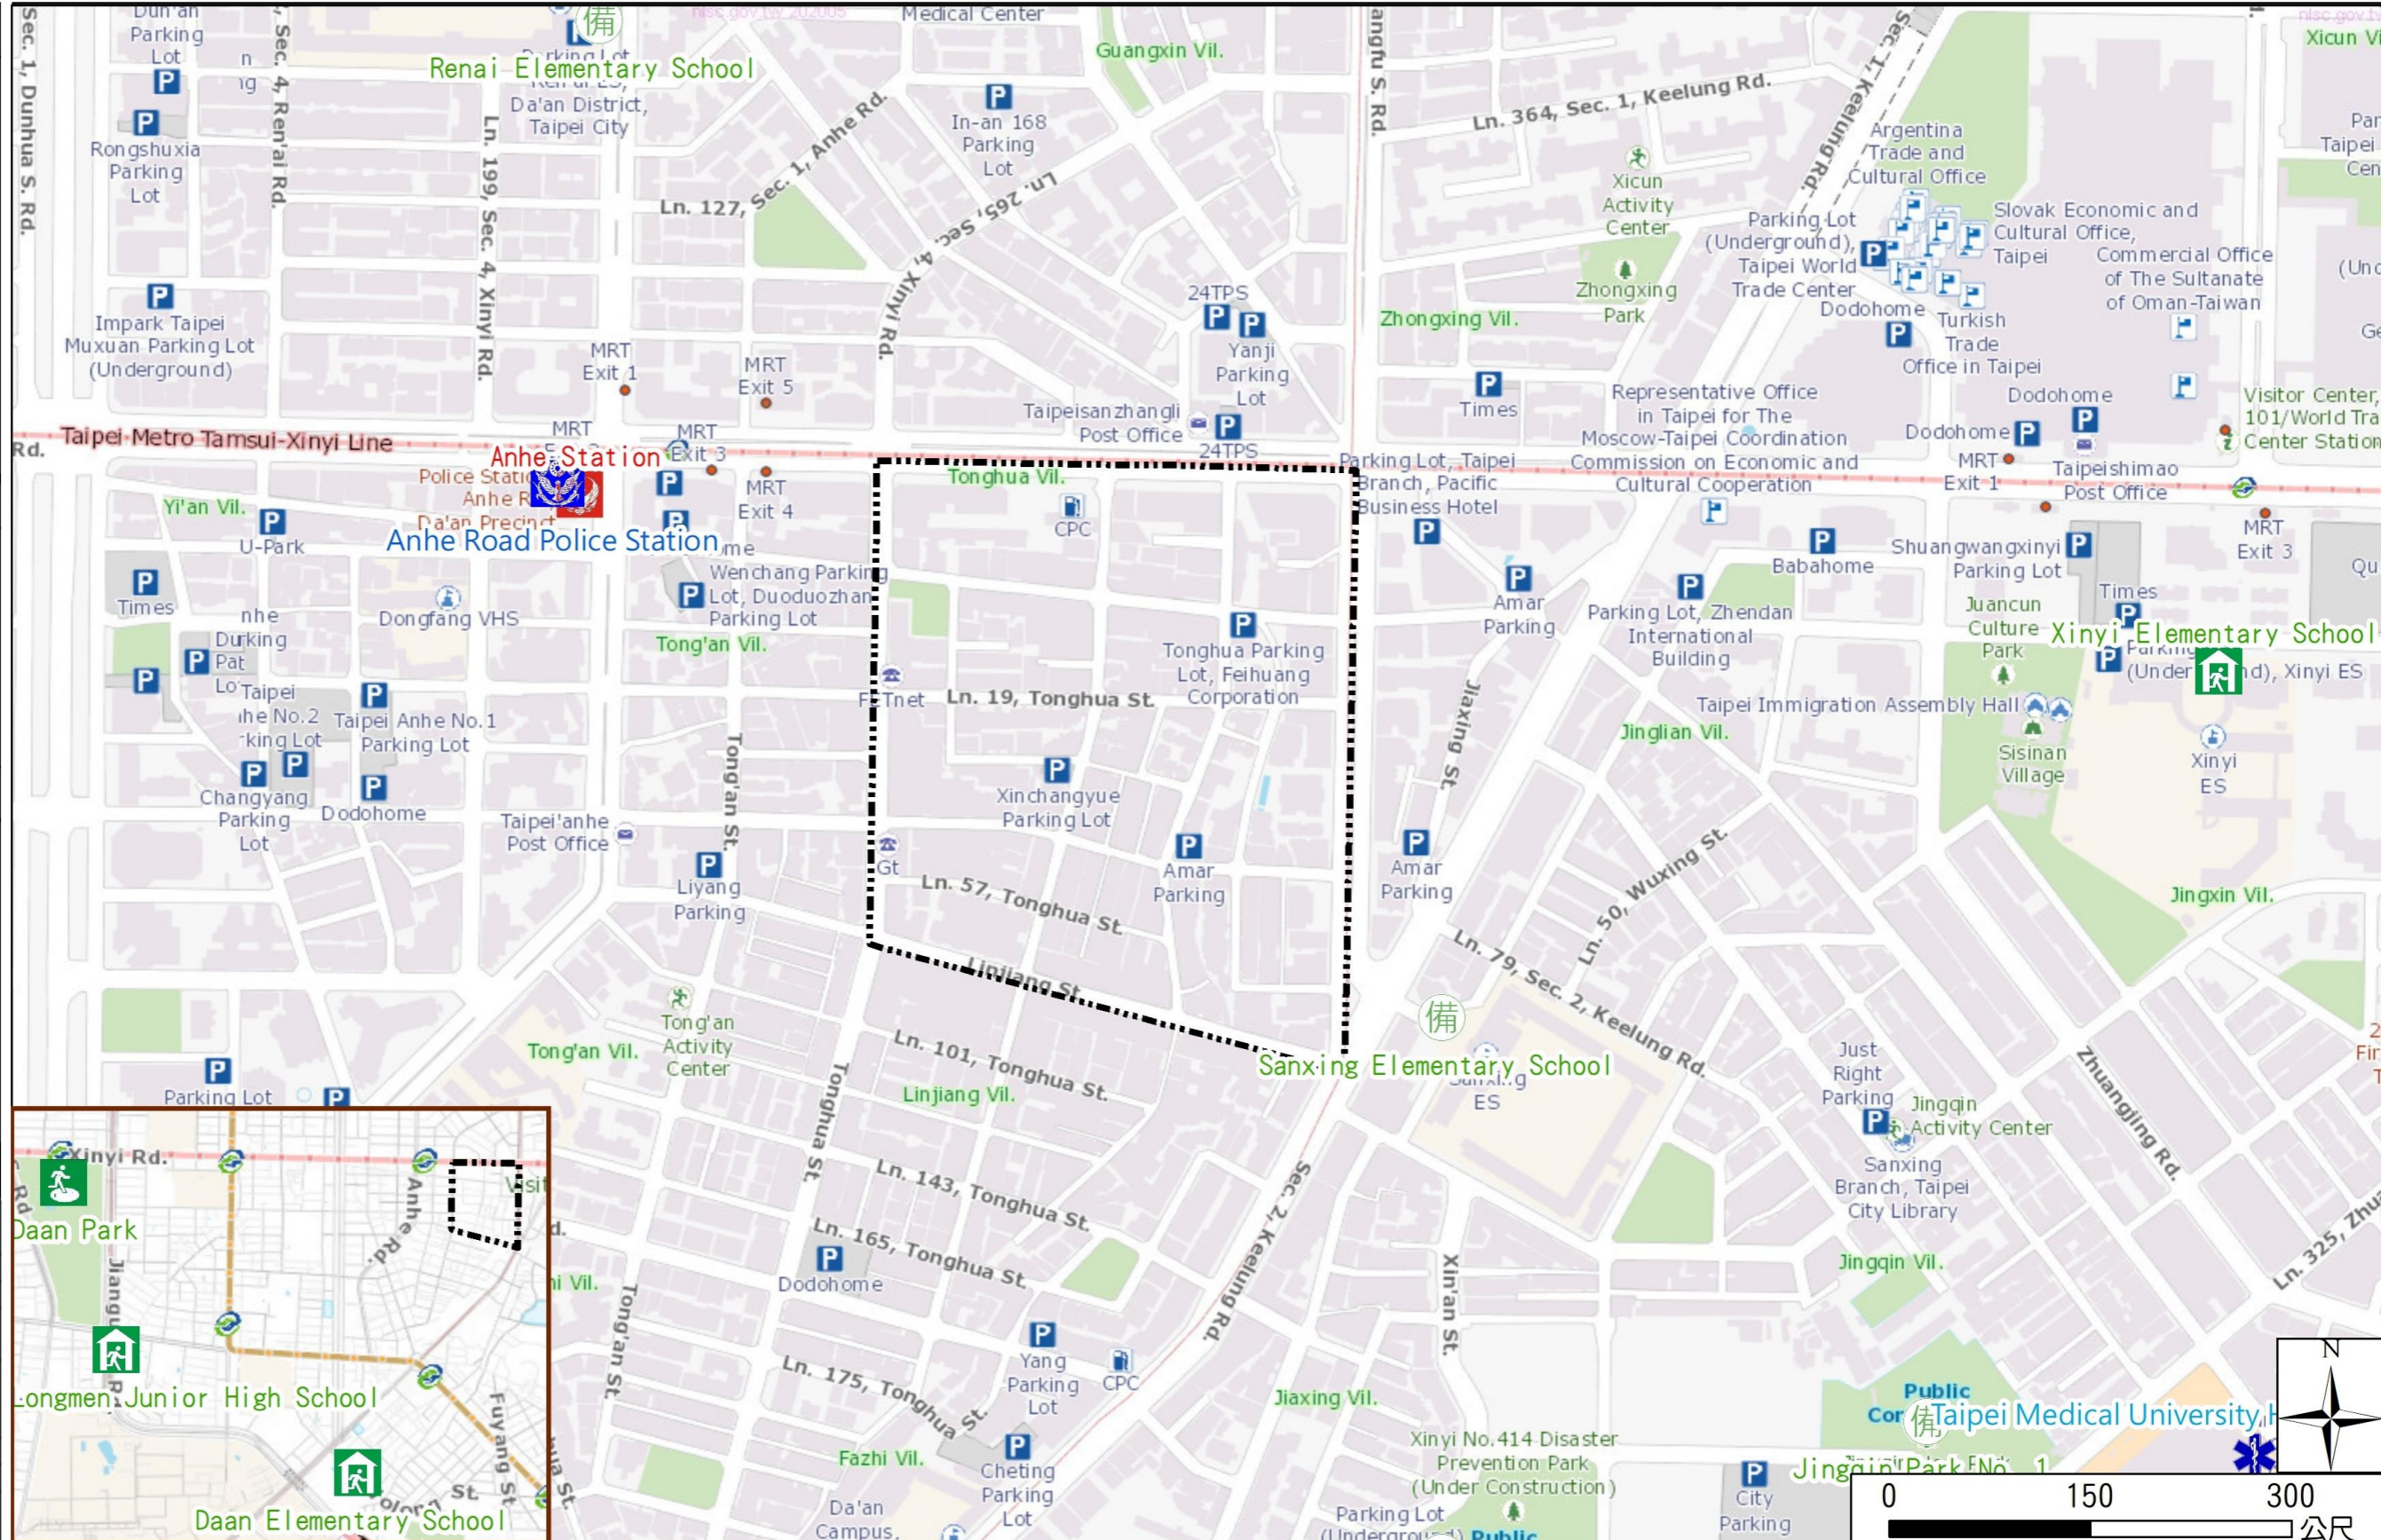

Tonghua Vil., Da'an Dist., Taipei City Evacuation Map

Emergency notification

Taipei Citizen Hotline : 1999
 Fire Department Tel. : 119
 Police Department Tel. : 110
 EOC of Da'an Dist.
 Non-emergency number :
 02-23511711
 Emergency number :
 02-66329119
Officer
 Mobile : 0988-179832
Note: Please call this District's EOC to ensure that the evacuation shelter is open

Evacuation Shelter

Name	Daan Park Shelter for Earthquake
Address	No.32, Sec. 2, Xincheng S. Rd.
Capacity	37949
Contact number	02-23032451
Name	Daan Elementary School (School for Priority Shelter) Shelter for Flood
Address	No. 129, Wolong St.
Capacity	152
Contact number	02-27322332#832
Name	Long Men Junior High School (School for Priority Shelter) Shelter for Earthquake
Address	No. 269, Sec. 2, Jianquo S. Rd.
Capacity	319
Contact number	02-27330299#1402
Name	Renai Elementary School
Address	No. 60, Sec. 1, Anhe Rd.
Capacity	350
Contact number	02-27095010#401