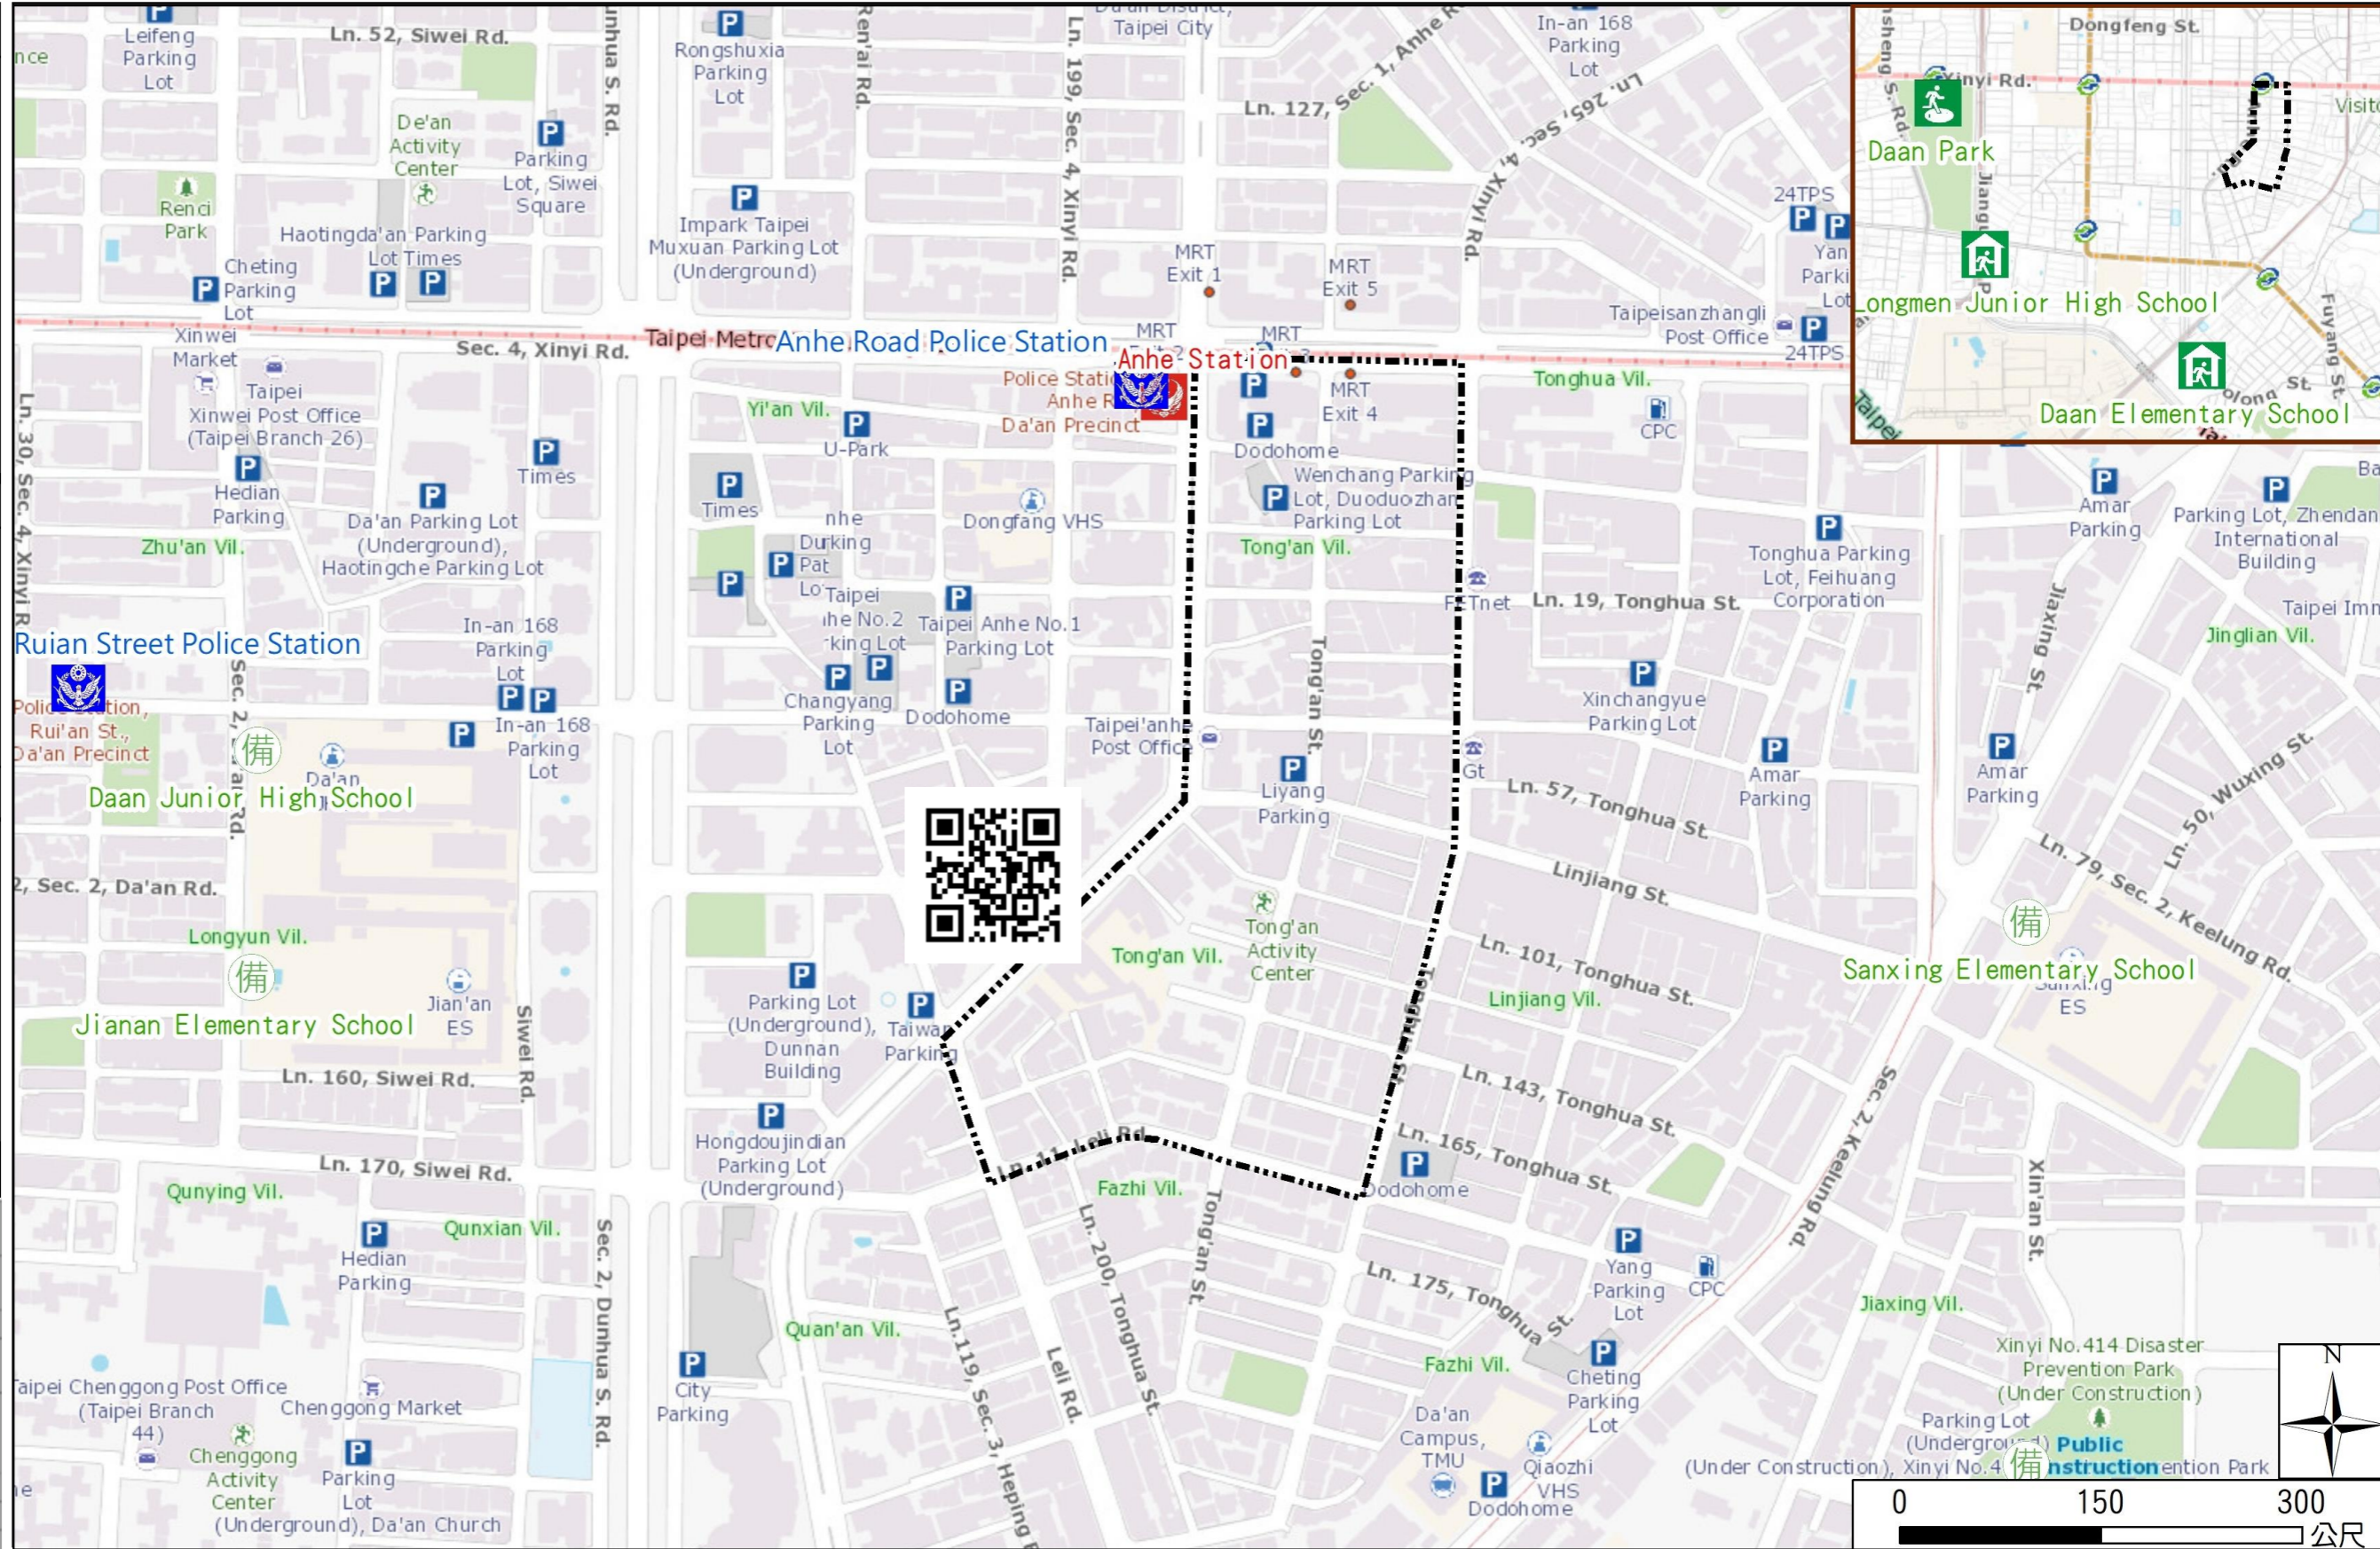

Tong'an Vil., Da'an Dist., Taipei City Evacuation Map

Emergency notification

Taipei Citizen Hotline : 1999
 Fire Department Tel. : 119
 Police Department Tel. : 110
 EOC of Da'an Dist.
 Non-emergency number : 02-23511711
 Emergency number : 02-66329119
Officer
 Mobile : 0988-179833
 Note: Please call this District's EOC to ensure that the evacuation shelter is open

Disaster Prevention Information Website

Taipei City Disaster Prevention Information Website

Evacuation Principle

Flood: Vertical evacuation or preventive evacuation
 Earthquake :

More disaster prevention knowledge :
 Taipei City Disaster Prevention Guide

Evacuation Shelter

Name	Daan Park Shelter for Earthquake
Address	No.32, Sec. 2, Xinsheng S. Rd.
Capacity	37949
Contact number	02-23032451
Name	Daan Elementary School (School for Priority Shelter) Shelter for Flood
Address	No. 129, Wolong St.
Capacity	152
Contact number	02-27322332#832
Name	Daan Junior High School
Address	No. 63, Sec. 2, Da'an Rd.
Capacity	274
Contact number	02-27557131#103
Name	Jianan Elementary School
Address	No. 99, Sec. 2, Da'an Rd.
Capacity	30
Contact number	02-27077719#140

Legend 圖例

里界 Village Boundary	避難收容處所 Evacuation Shelter	防救災單位 Disaster Rescue Resources	重要地標 Landmark
里界 Village Boundary	室內避難收容處所(優先安置學校) Indoor Evacuation Shelter (School for Priority Shelter)	警察單位 Police Department	重要地標 Landmark
	室外避難收容處所(防災公園) Outdoor Evacuation Shelter (Disaster Prevention Park)	消防單位 Fire Department	
	避難收容處所(備用) Evacuation Shelter (Backup)	急救責任醫院 Designated Hospital (Emergency Medical Treatment)	
		直升機起降場 Helipad	