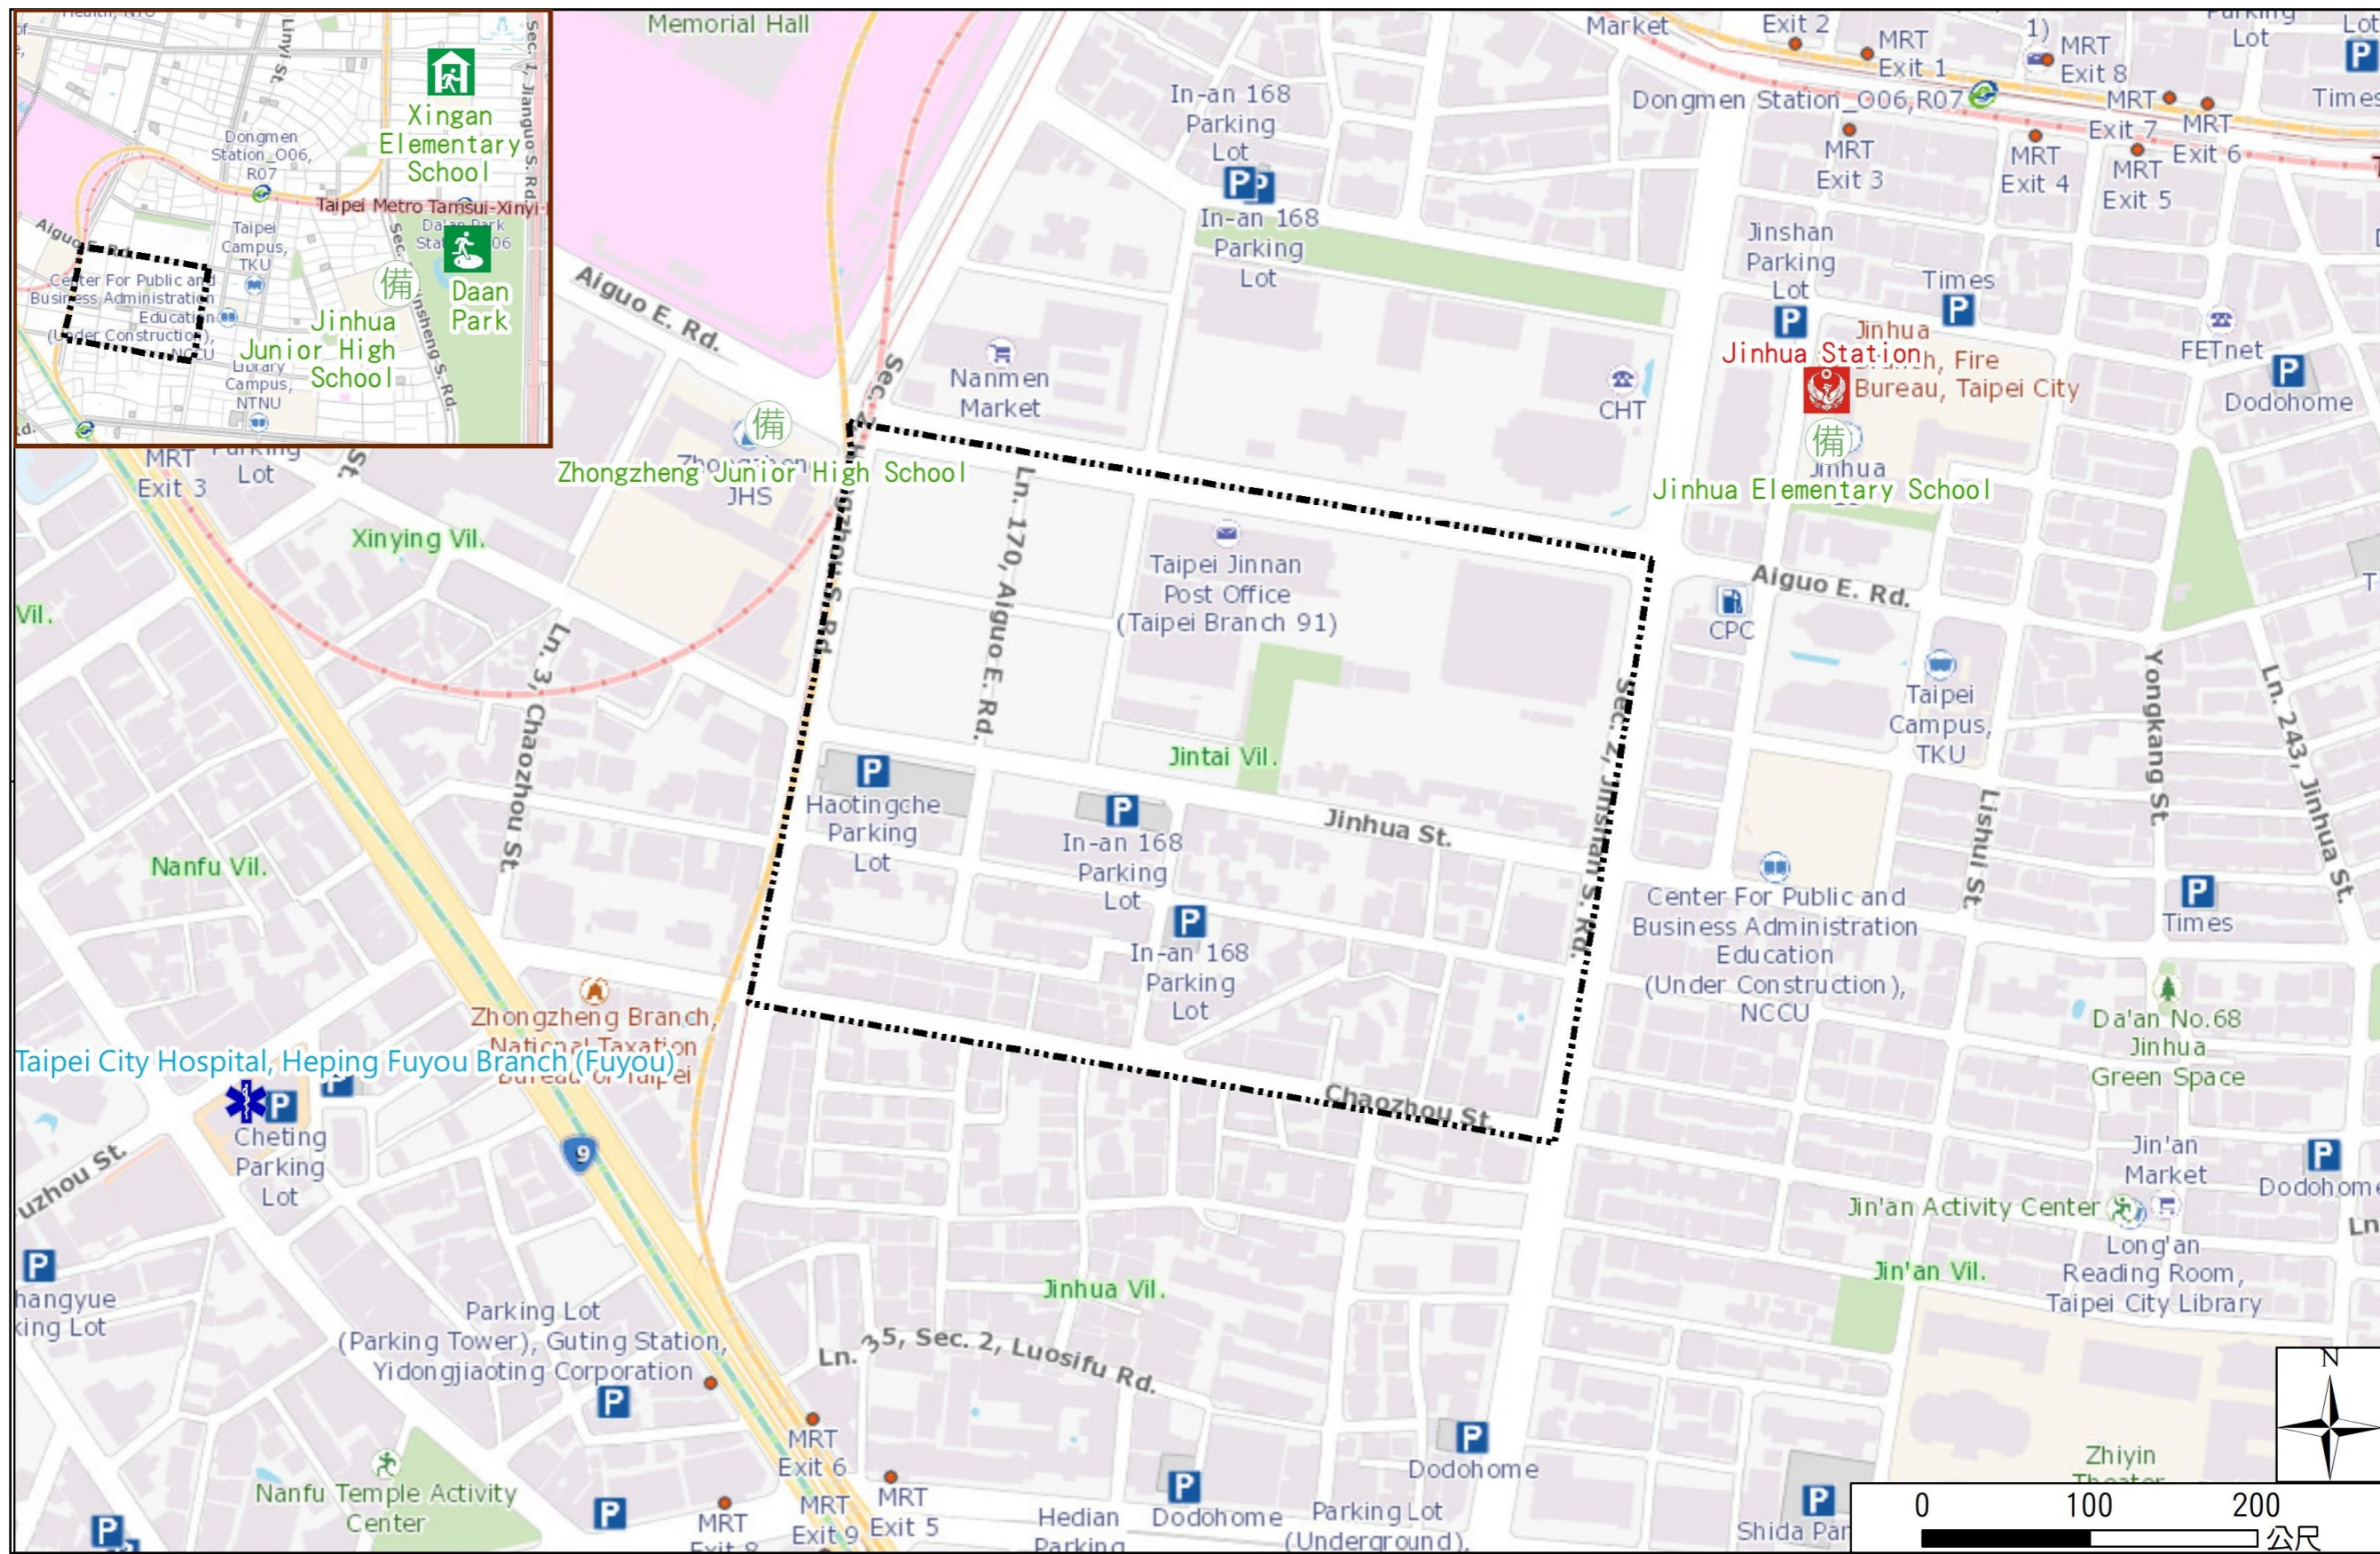

Disaster Prevention Information Website

[Taipei City Disaster Prevention Information Website](#)

Evacuation Principle

Flood: Vertical evacuation or preventive evacuation
Earthquake :

More disaster prevention knowledge :
[Taipei City Disaster Prevention Guide](#)

Evacuation Shelter

Name	Daan Park Shelter for Earthquake
Address	No.32, Sec. 2, Xinsheng S. Rd.
Capacity	37949
Contact number	02-23032451
Name	Xingan Elementary School (School for Priority Shelter) Shelter for Earthquake
Address	No. 22, Sec. 3, Ren' ai Rd.
Capacity	183
Contact number	02-27074191#3301
Name	Jinhua Elementary School
Address	No. 11, Ln. 79, Aiguo E. Rd.
Capacity	84
Contact number	02-23917402#830
Name	Jinhua Junior High School
Address	No.32, Sec. 2, Xinsheng S. Rd.
Capacity	300
Contact number	02-33931799#512