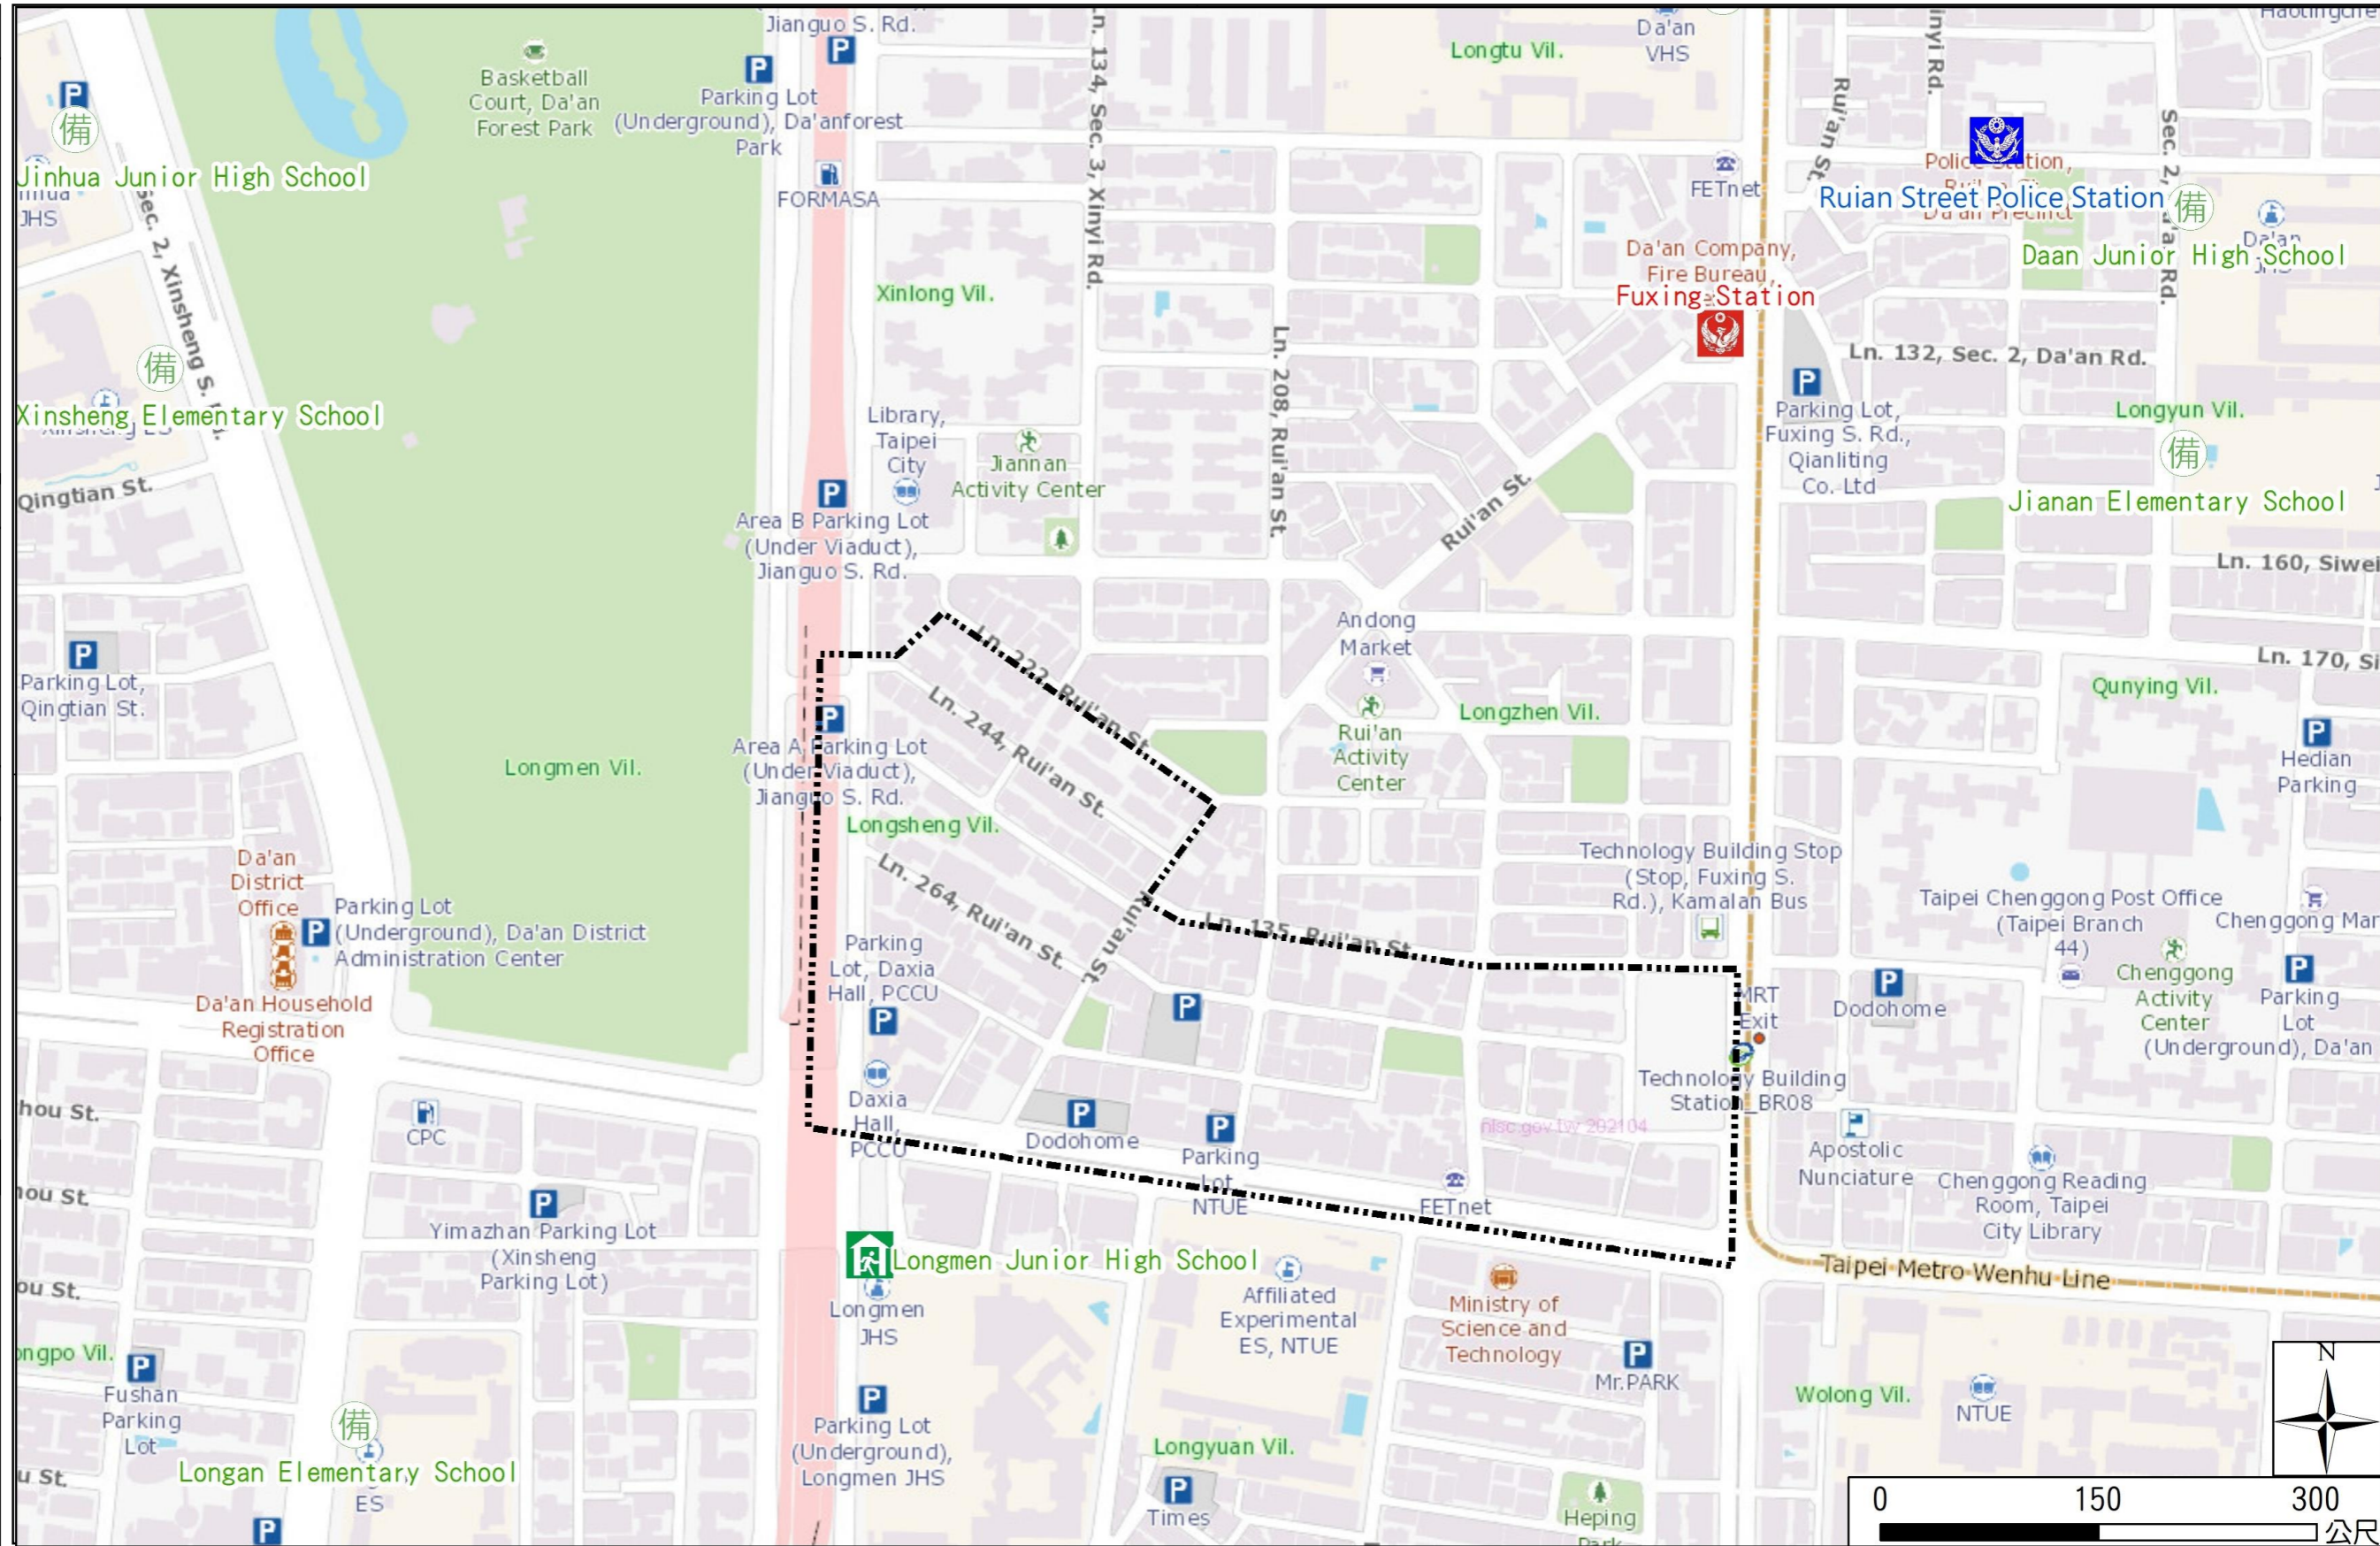

Longsheng Vil., Da'an Dist., Taipei City Evacuation Map

Emergency notification

Taipei Citizen Hotline : 1999
 Fire Department Tel. : 119
 Police Department Tel. : 110
 EOC of Da'an Dist.
 Non-emergency number : 02-23511711
 Emergency number : 02-66329119
 Officer
 Mobile : 0988-179829
 Note: Please call this District's EOC to ensure that the evacuation shelter is open

Disaster Prevention Information Website

Taipei City Disaster Prevention Information Website

Evacuation Principle

Flood: Vertical evacuation or preventive evacuation
 Earthquake :

More disaster prevention knowledge :
 Taipei City Disaster Prevention Guide

Evacuation Shelter

Name	Daan Park Shelter for Earthquake
Address	No.32, Sec. 2, Xinsheng S. Rd.
Capacity	37949
Contact number	02-23032451
Name	Long Men Junior High School (School for Priority Shelter) Shelter for Earthquake
Address	No. 269, Sec. 2, Jianguo S. Rd.
Capacity	319
Contact number	02-27330299#1402
Name	Longan Elementary School
Address	No.33, Sec. 3, Xinsheng S. Rd.
Capacity	31
Contact number	02-23632077#730
Name	Jianan Elementary School
Address	No. 99, Sec. 2, Da'an Rd.
Capacity	30
Contact number	02-27077719#140