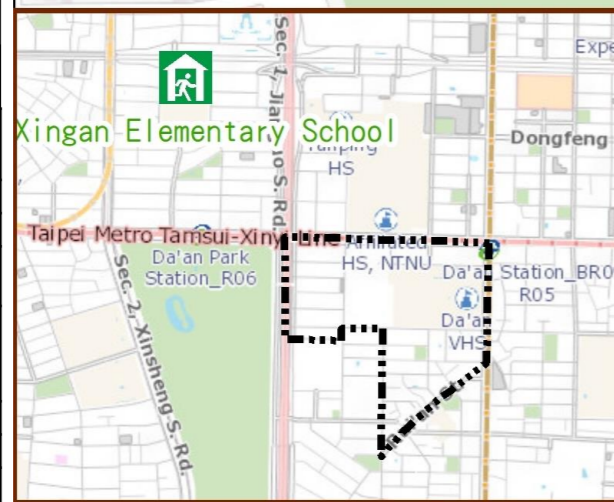

Evacuation Shelter

Name	Daan Park Shelter for Earthquake
Address	No.32, Sec. 2, Xincheng S. Rd.
Capacity	37949
Contact number	02-23032451
Name	Xingan Elementary School (School for Priority Shelter) Shelter for Earthquake
Address	No. 22, Sec. 3, Ren' ai Rd.
Capacity	183
Contact number	02-27074191#3301
Name	Daan Vocational High School
Address	No. 52, Sec. 2, Fuxing S. Rd.
Capacity	100
Contact number	02-27091630#1401
Name	Daan Junior High School
Address	No. 63, Sec. 2, Da' an Rd.
Capacity	274
Contact number	02-27557131#103