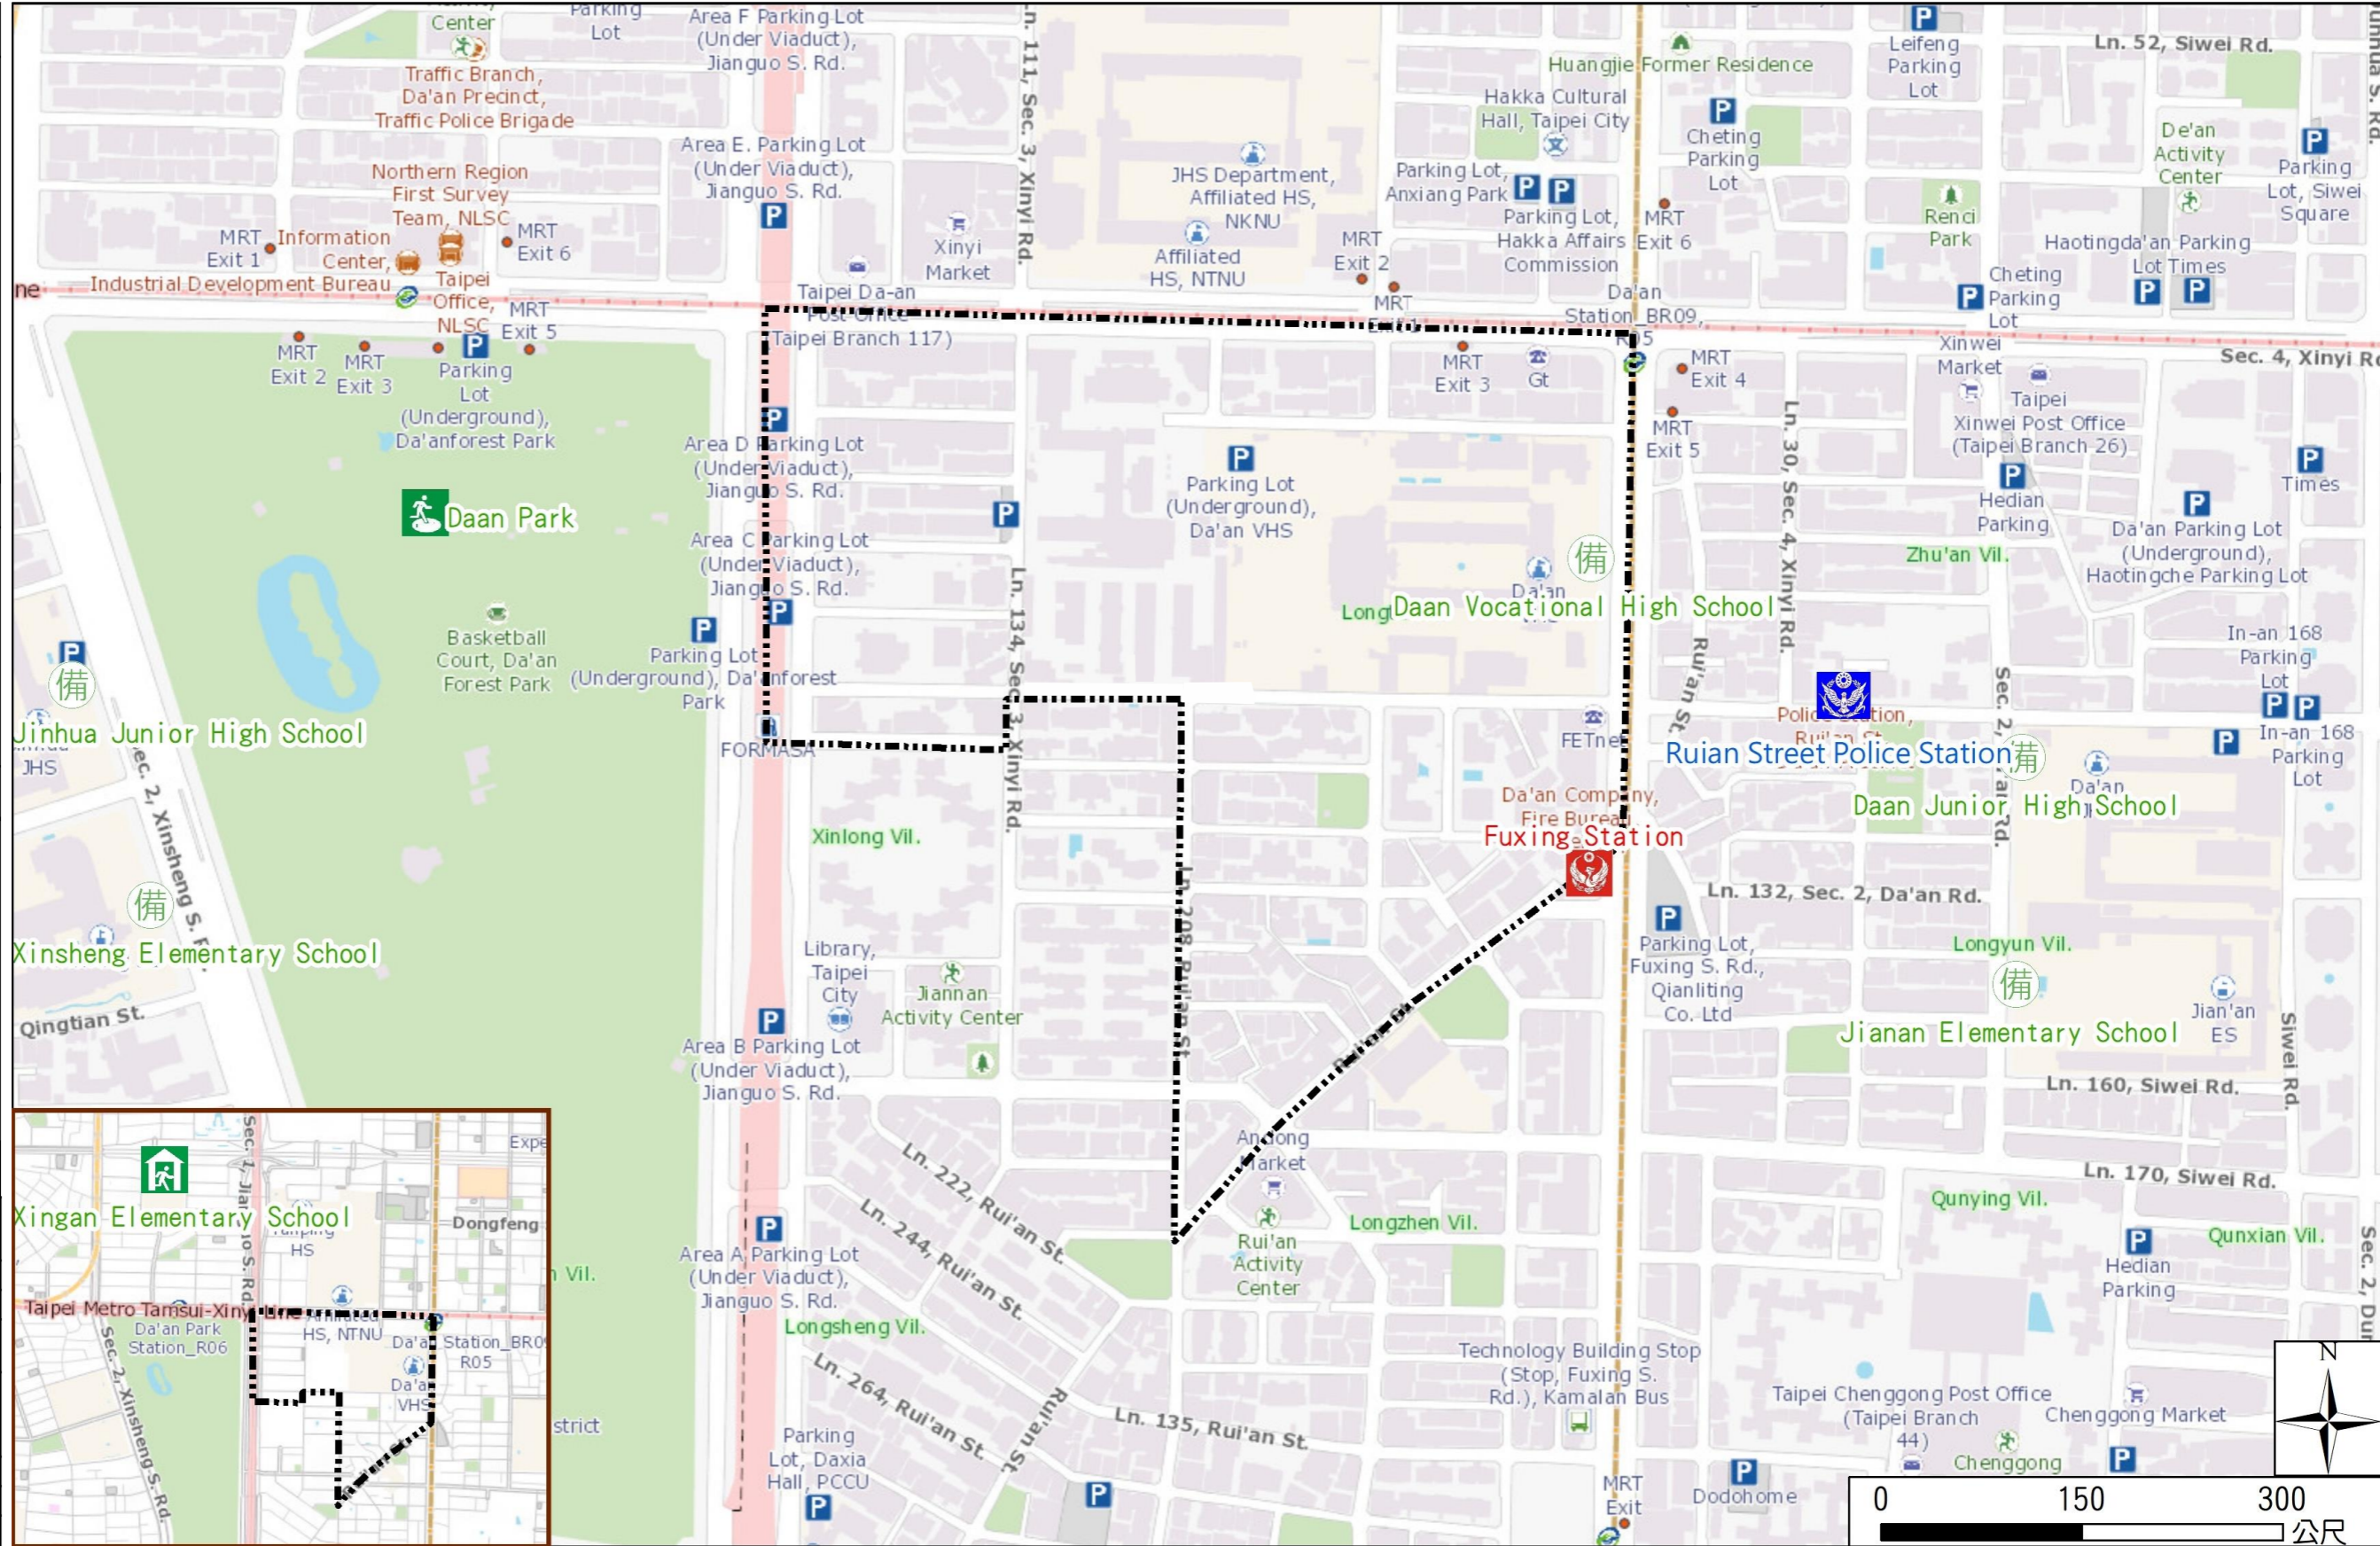

Longtu Vil., Da'an Dist., Taipei City Evacuation Map

Emergency notification

Taipei Citizen Hotline : 1999
Fire Department Tel. : 119
Police Department Tel. : 110
EOC of Da'an Dist.
Non-emergency number : 02-23511711
Emergency number : 02-66329119
Officer
Mobile : 0988-179825
Note: Please call this District's EOC to ensure that the evacuation shelter is open

Disaster Prevention Information Website

[Taipei City Disaster Prevention Information Website](#)

Evacuation Principle

Flood: Vertical evacuation or preventive evacuation
Earthquake :

More disaster prevention knowledge :
[Taipei City Disaster Prevention Guide](#)

Evacuation Shelter

Name	Daan Park Shelter for Earthquake
Address	No.32, Sec. 2, Xincheng S. Rd.
Capacity	37949
Contact number	02-23032451
Name	Xingan Elementary School (School for Priority Shelter) Shelter for Earthquake
Address	No. 22, Sec. 3, Ren' ai Rd.
Capacity	183
Contact number	02-27074191#3301
Name	Daan Vocational High School
Address	No. 52, Sec. 2, Fuxing S. Rd.
Capacity	100
Contact number	02-27091630#1401
Name	Daan Junior High School
Address	No. 63, Sec. 2, Da' an Rd.
Capacity	274
Contact number	02-27557131#103

Legend 圖例	里界 Village Boundary	避難收容處所 Evacuation Shelter	防救災單位 Disaster Rescue Resources	重要地標 Landmark
	 里界 Village Boundary	 室內避難收容處所(優先安置學校) Indoor Evacuation Shelter (School for Priority Shelter)	 警察單位 Police Department	 直升機起降場 Helipad
		 室外避難收容處所(防災公園) Outdoor Evacuation Shelter (Disaster Prevention Park)	 消防單位 Fire Department	 重要地標 Landmark
		 避難收容處所(備用) Evacuation Shelter (Backup)	 急救責任醫院 Designated Hospital (Emergency Medical Treatment)	Made by the Da'an District Office, Taipei City in January, 2024