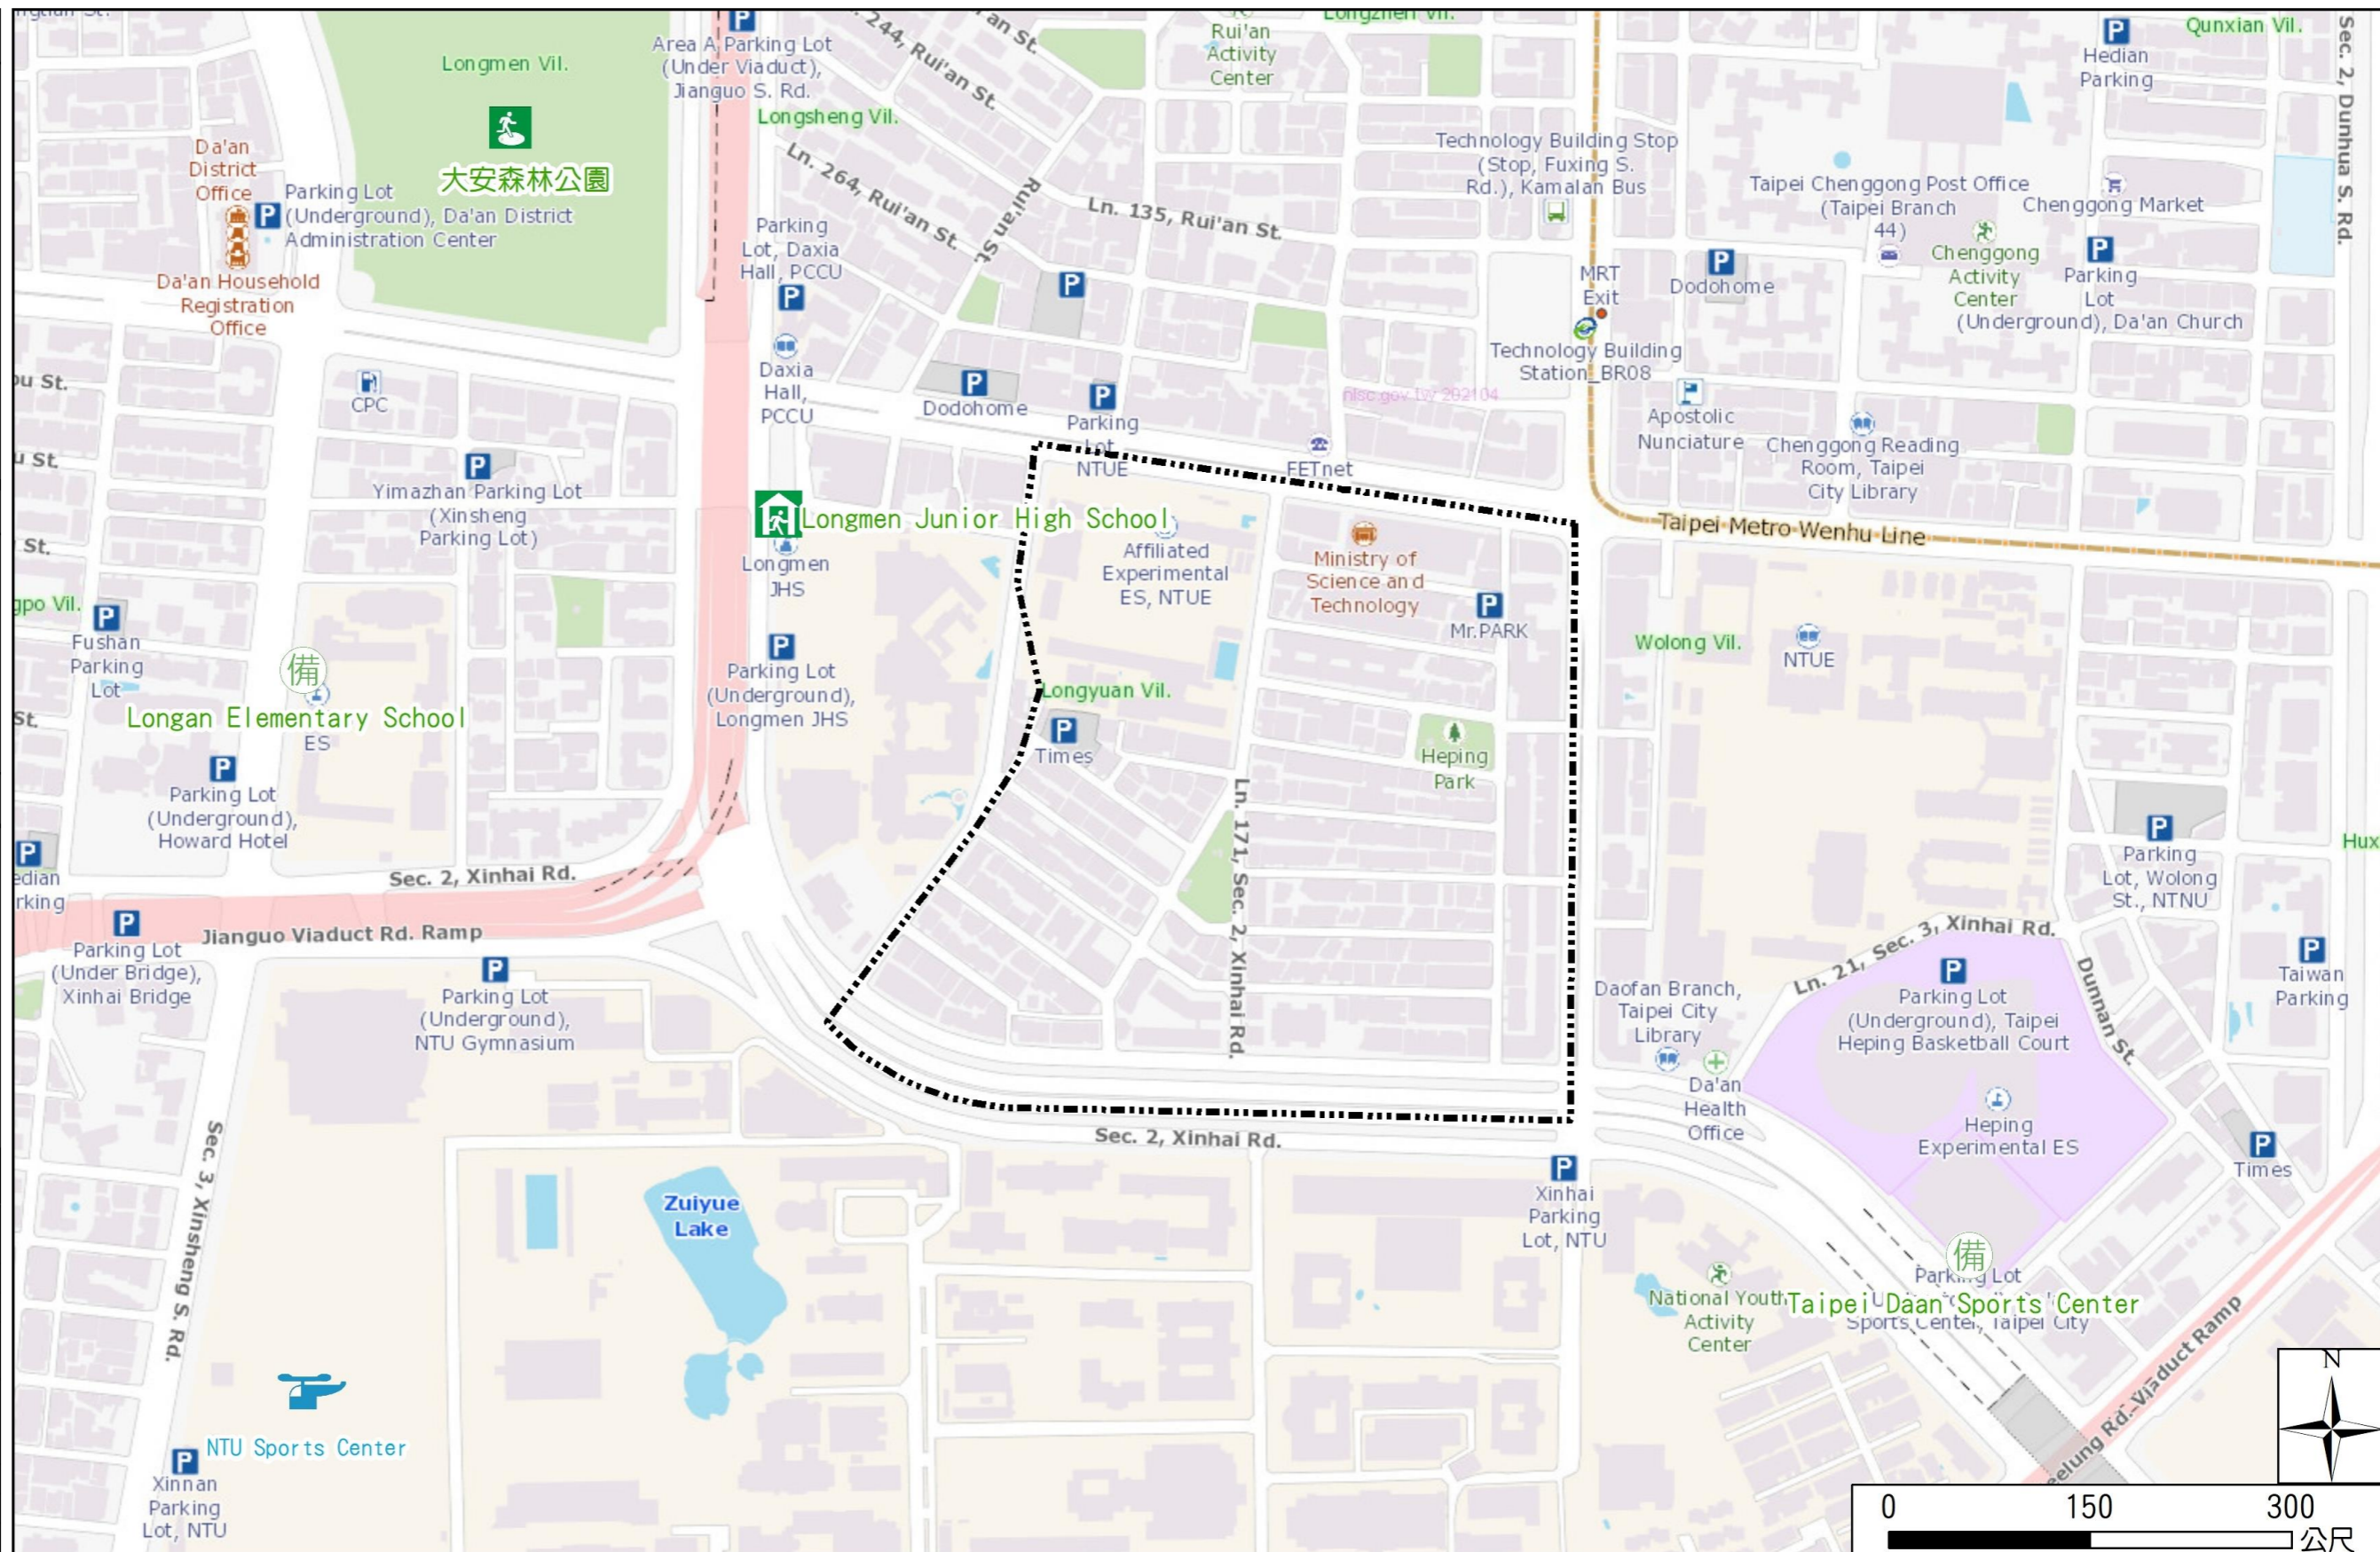

Longyuan Vil., Da'an Dist., Taipei City Evacuation Map

Emergency notification

Taipei Citizen Hotline : 1999
Fire Department Tel. : 119
Police Department Tel. : 110
EOC of Da'an Dist.
Non-emergency number : 02-23511711
Emergency number : 02-66329119
Officer
Mobile : 0988-179841
Note: Please call this District's EOC to ensure that the evacuation shelter is open

Disaster Prevention Information Website

[Taipei City Disaster Prevention Information Website](#)

Evacuation Principle

Flood: Vertical evacuation or preventive evacuation
Earthquake :

More disaster prevention knowledge :
[Taipei City Disaster Prevention Guide](#)

Evacuation Shelter

Name	Daan Park Shelter for Earthquake
Address	No.32, Sec. 2, Xinsheng S. Rd.
Capacity	37949
Contact number	02-23032451
Name	Long Men Junior High School (School for Priority Shelter) Shelter for Earthquake
Address	No. 269, Sec. 2, Jianguo S. Rd.
Capacity	319
Contact number	02-27330299#1402
Name	Taipei Daan Sports Center
Address	No. 55, Sec. 3, Xinhai Rd.
Capacity	389
Contact number	02-23770300#211
Name	Longan Elementary School
Address	No. 33, Sec. 3, Xinsheng S. Rd.
Capacity	31
Contact number	02-23632077#730

Legend 圖例

里界 Village Boundary	避難收容處所 Evacuation Shelter	防救災單位 Disaster Rescue Resources	重要地標 Landmark
 里界 Village Boundary	 室內避難收容處所(優先安置學校) Indoor Evacuation Shelter (School for Priority Shelter)	 警察單位 Police Department	 直升機起降場 Helipad
	 室外避難收容處所(防災公園) Outdoor Evacuation Shelter (Disaster Prevention Park)	 消防單位 Fire Department	 重要地標 Landmark
	 避難收容處所(備用) Evacuation Shelter (Backup)	 急救責任醫院 Designated Hospital (Emergency Medical Treatment)