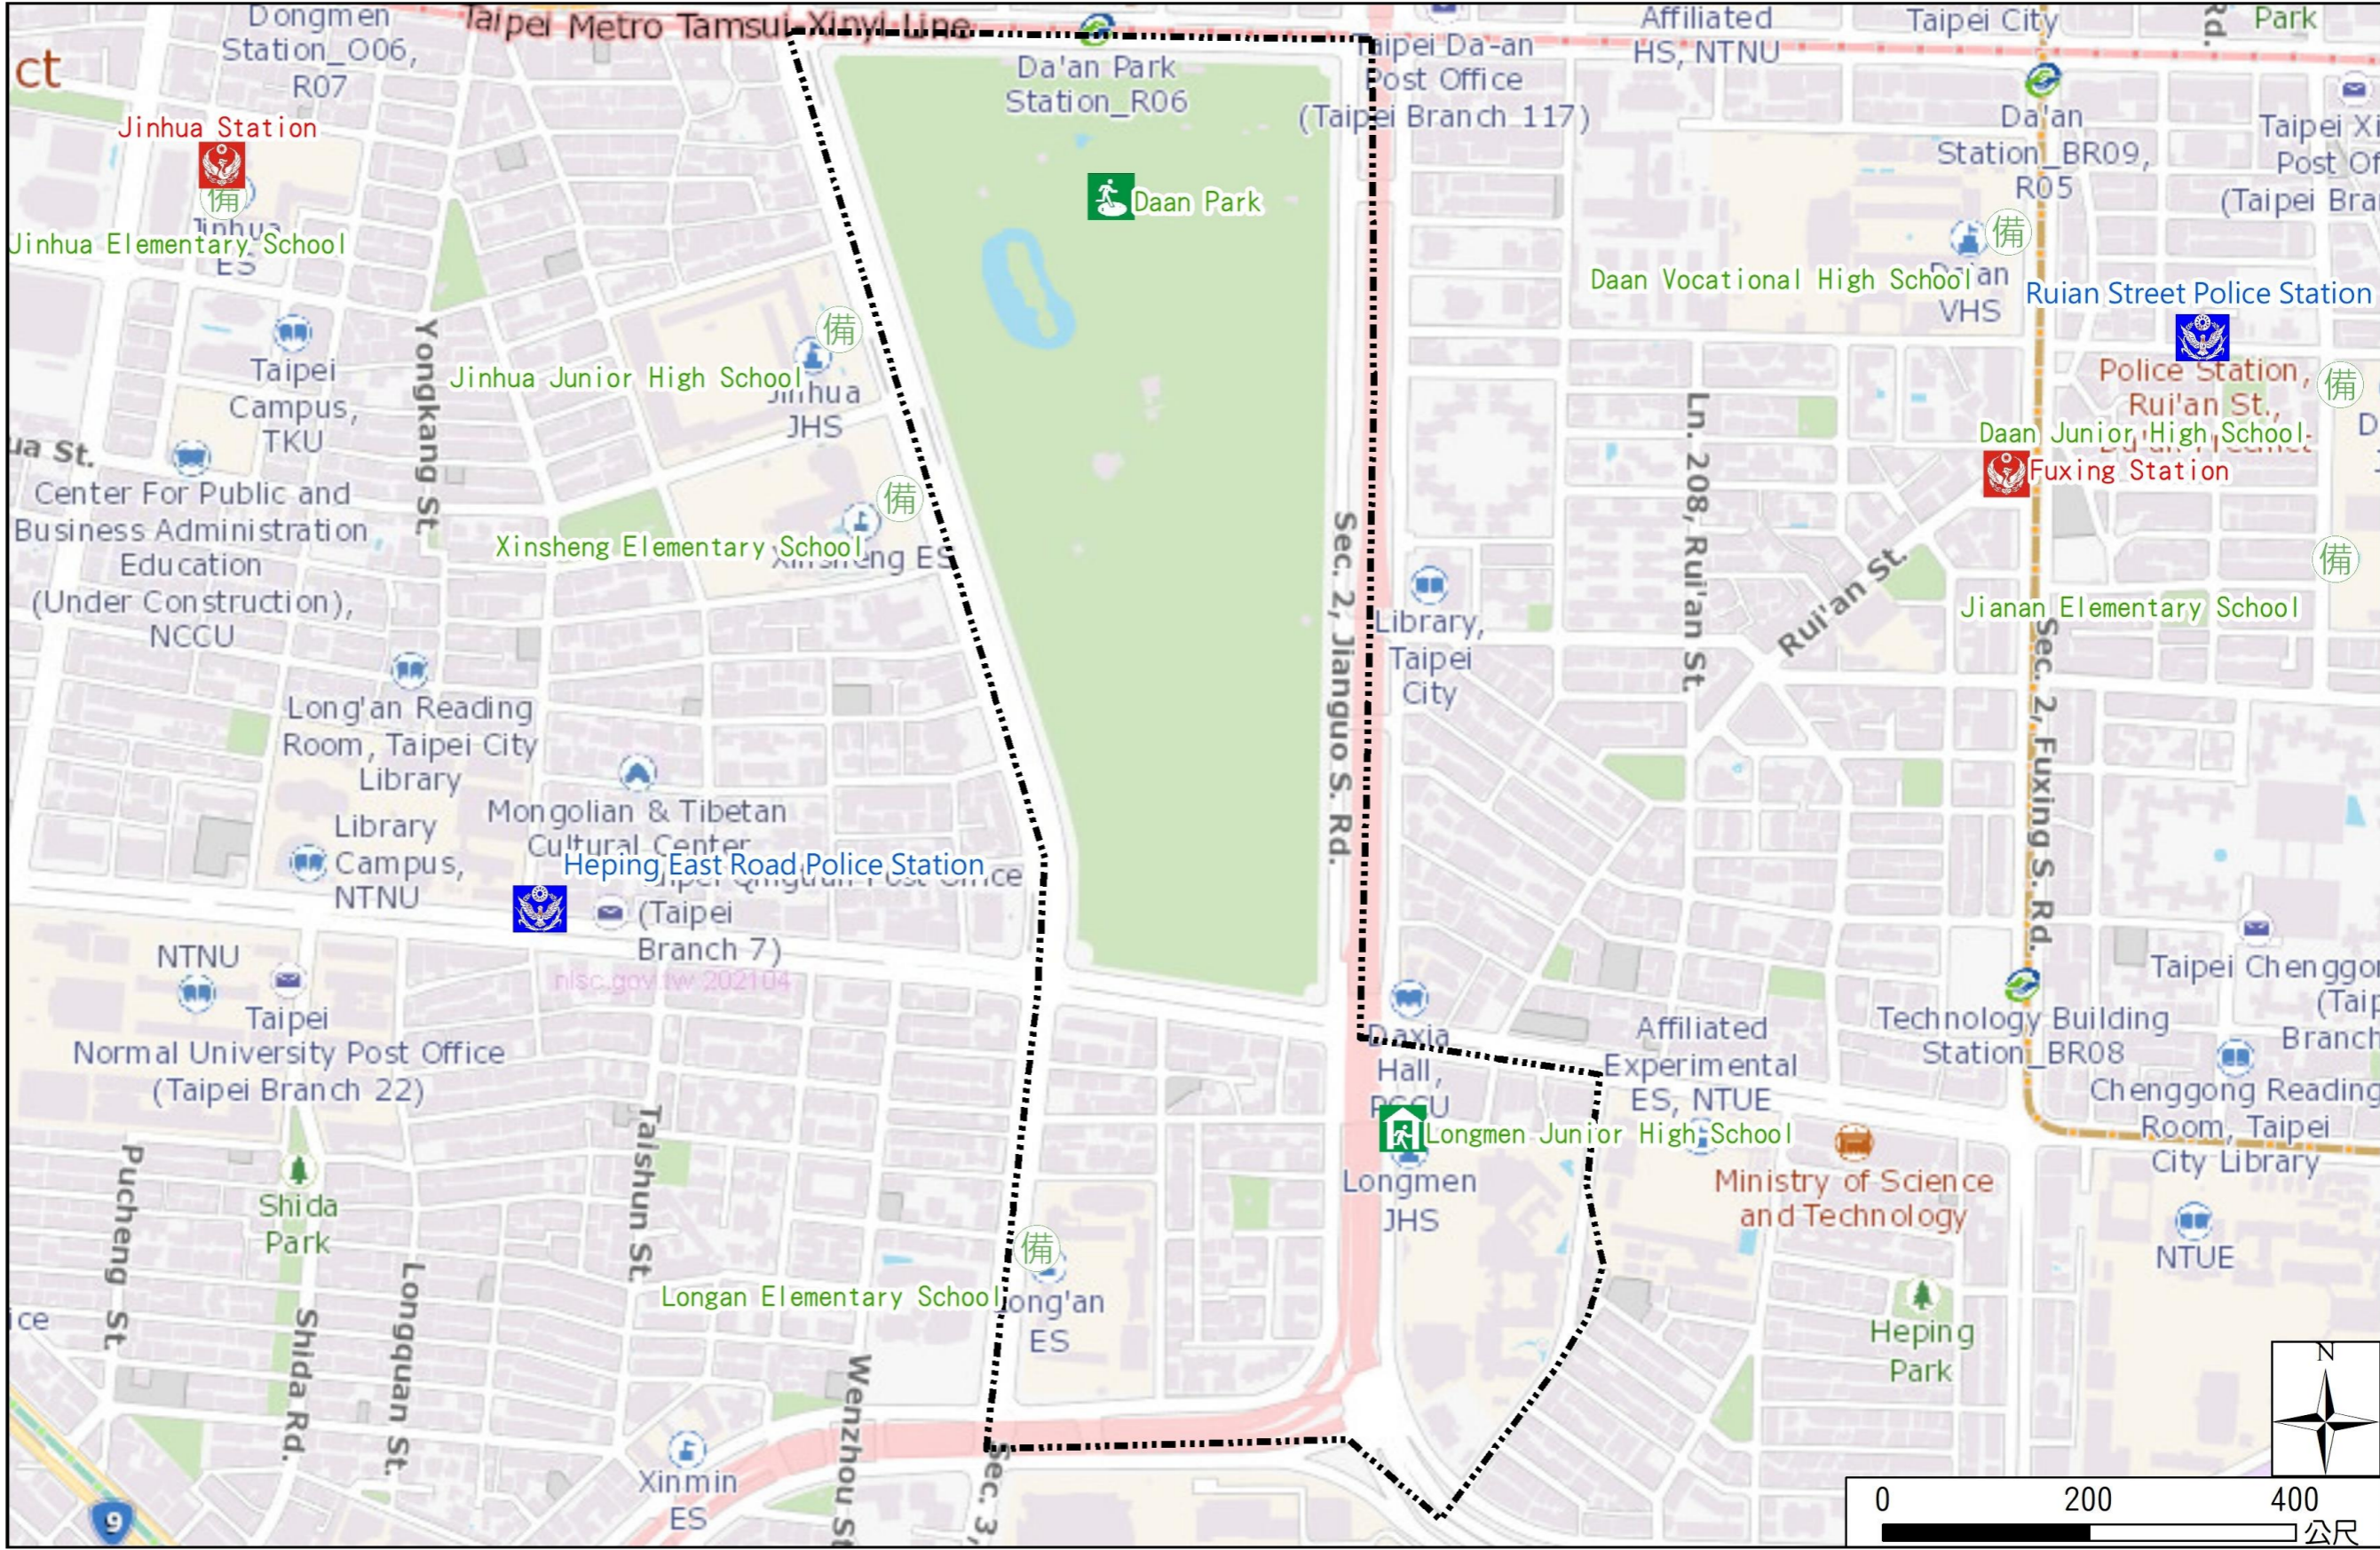

Longmen Vil., Da'an Dist., Taipei City Simple Evacuation Map

Emergency notification

Taipei Citizen Hotline : 1999
Fire Department Tel. : 119
Police Department Tel. : 110
EOC of Da'an Dist.
Non-emergency number : 02-23511711
Emergency number : 02-66329119
Officer
Mobile : 0988-179842
Note: Please call this District's EOC to ensure that the evacuation shelter is open

Disaster Prevention Information Website

Taipei City Disaster Prevention Information Website

Evacuation Principle

Flood: Vertical evacuation or preventive evacuation
Earthquake :

More disaster prevention knowledge :
Taipei City Disaster Prevention Guide

Evacuation Shelter

Name	Daan Park Shelter for Earthquake
Address	No.32, Sec. 2, Xinsheng S. Rd.
Capacity	37949
Contact number	02-23032451
Name	Long Men Junior High School (School for Priority Shelter) Shelter for Earthquake
Address	No. 269, Sec. 2, Jianguo S. Rd.
Capacity	319
Contact number	02-27330299#1402
Name	Longan Elementary School
Address	No. 33, Sec. 3, Xinsheng S. Rd.
Capacity	31
Contact number	02-23632077#730
Name	Jinhua Junior High School
Address	No.32, Sec. 2, Xinsheng S. Rd.
Capacity	300
Contact number	02-33931799#512

圖例 Legend	里界 Village Boundary	避難收容處所 Evacuation Shelter	防救災單位 Disaster Rescue Resources	重要地標 Landmark	
	里界 Village Boundary	室內避難收容處所(優先安置學校) Indoor Evacuation Shelter (School for Priority Shelter) 室外避難收容處所(防災公園) Outdoor Evacuation Shelter (Disaster Prevention Park) 避難收容處所(備用) Evacuation Shelter (Backup)	警察單位 Police Department 消防單位 Fire Department 急救責任醫院 Designated Hospital (Emergency Medical Treatment)	直升機起降場 Helipad	重要地標 Landmark