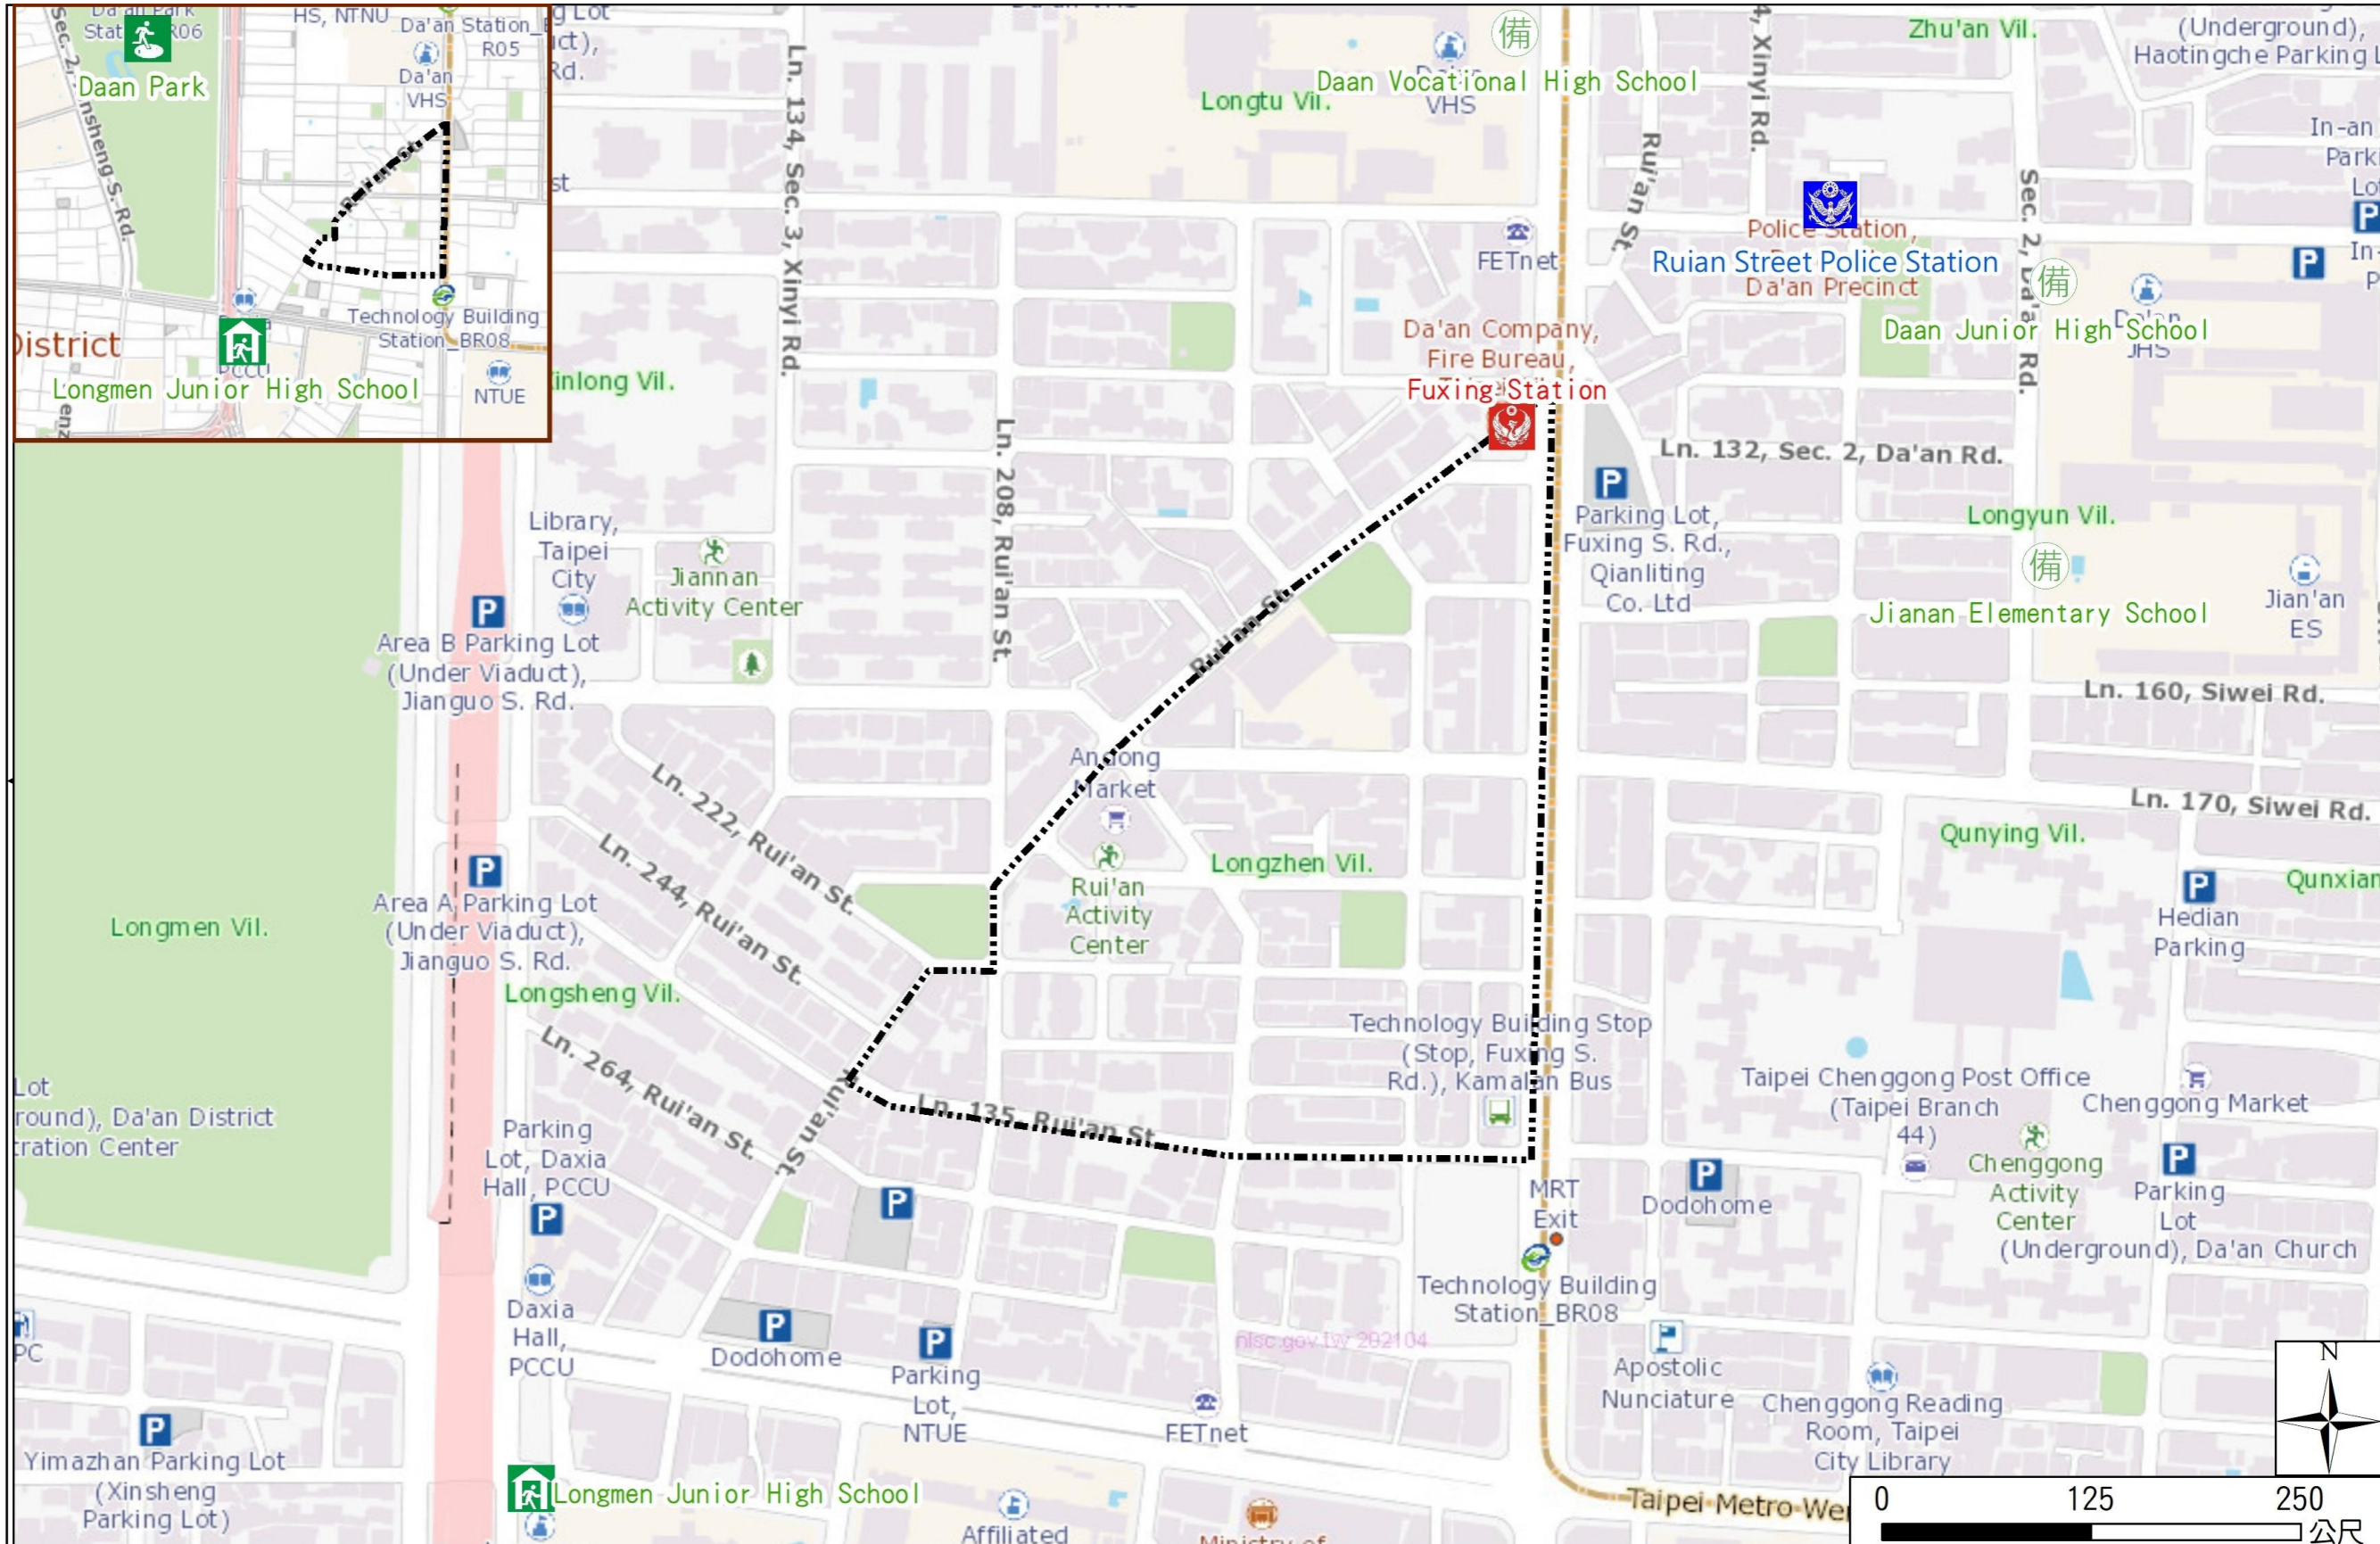

Longzhen Vil., Da'an Dist., Taipei City Evacuation Map

Emergency notification

Taipei Citizen Hotline : 1999
 Fire Department Tel. : 119
 Police Department Tel. : 110
 EOC of Da'an Dist.
 Non-emergency number : 02-23511711
 Emergency number : 02-66329119
Officer
 Mobile : 0988-179827
 Note: Please call this District's EOC to ensure that the evacuation shelter is open

Disaster Prevention Information Website

Taipei City Disaster Prevention Information Website

Evacuation Principle

Flood: Vertical evacuation or preventive evacuation
 Earthquake :

More disaster prevention knowledge :
 Taipei City Disaster Prevention Guide

Evacuation Shelter

Name	Daan Park Shelter for Earthquake
Address	No.32, Sec. 2, Xinhsheng S. Rd.
Capacity	37949
Contact number	02-23032451
Name	Long Men Junior High School (School for Priority Shelter) Shelter for Earthquake
Address	No. 269, Sec. 2, Jianguo S. Rd.
Capacity	319
Contact number	02-27330299#1402
Name	Daan Vocational High School
Address	No. 52, Sec. 2, Fuxing S. Rd.
Capacity	100
Contact number	02-27091630#1401
Name	Daan Junior High School
Address	No. 63, Sec. 2, Da'an Rd.
Capacity	274
Contact number	02-27557131#103