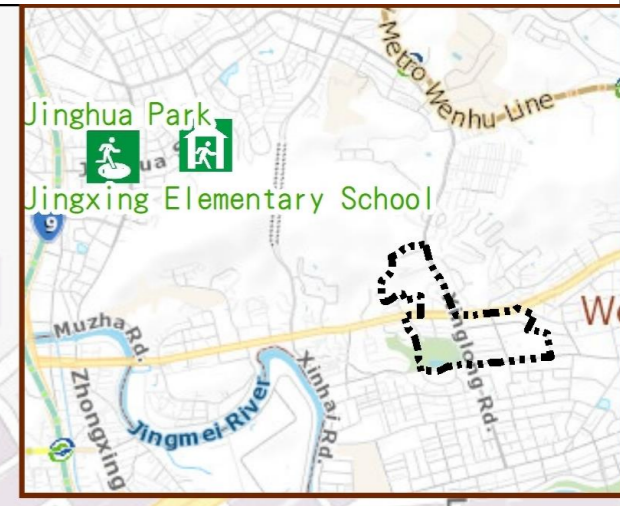

Evacuation Shelter

Name	Jinghua Park Shelter for Earthquake
Address	Intersection of Jingxing Rd. and Jinghua St.
Capacity	1347
Contact number	02-27884255
Name	Jingxing Elementary School (School for Priority Shelter) Shelter for Earthquake
Address	No. 21, Ln. 150, Jinghua St.
Capacity	126
Contact number	02-29329439#730
Name	Mingdao Elementary School
Address	No. 61, Ln. 138, Sec. 2, Muzha Rd.
Capacity	42
Contact number	02-29392821#130
Name	Muzha Junior High School
Address	No. 12, Ln. 102, Sec. 3, Muzha Rd.
Capacity	30
Contact number	02-29393031#600