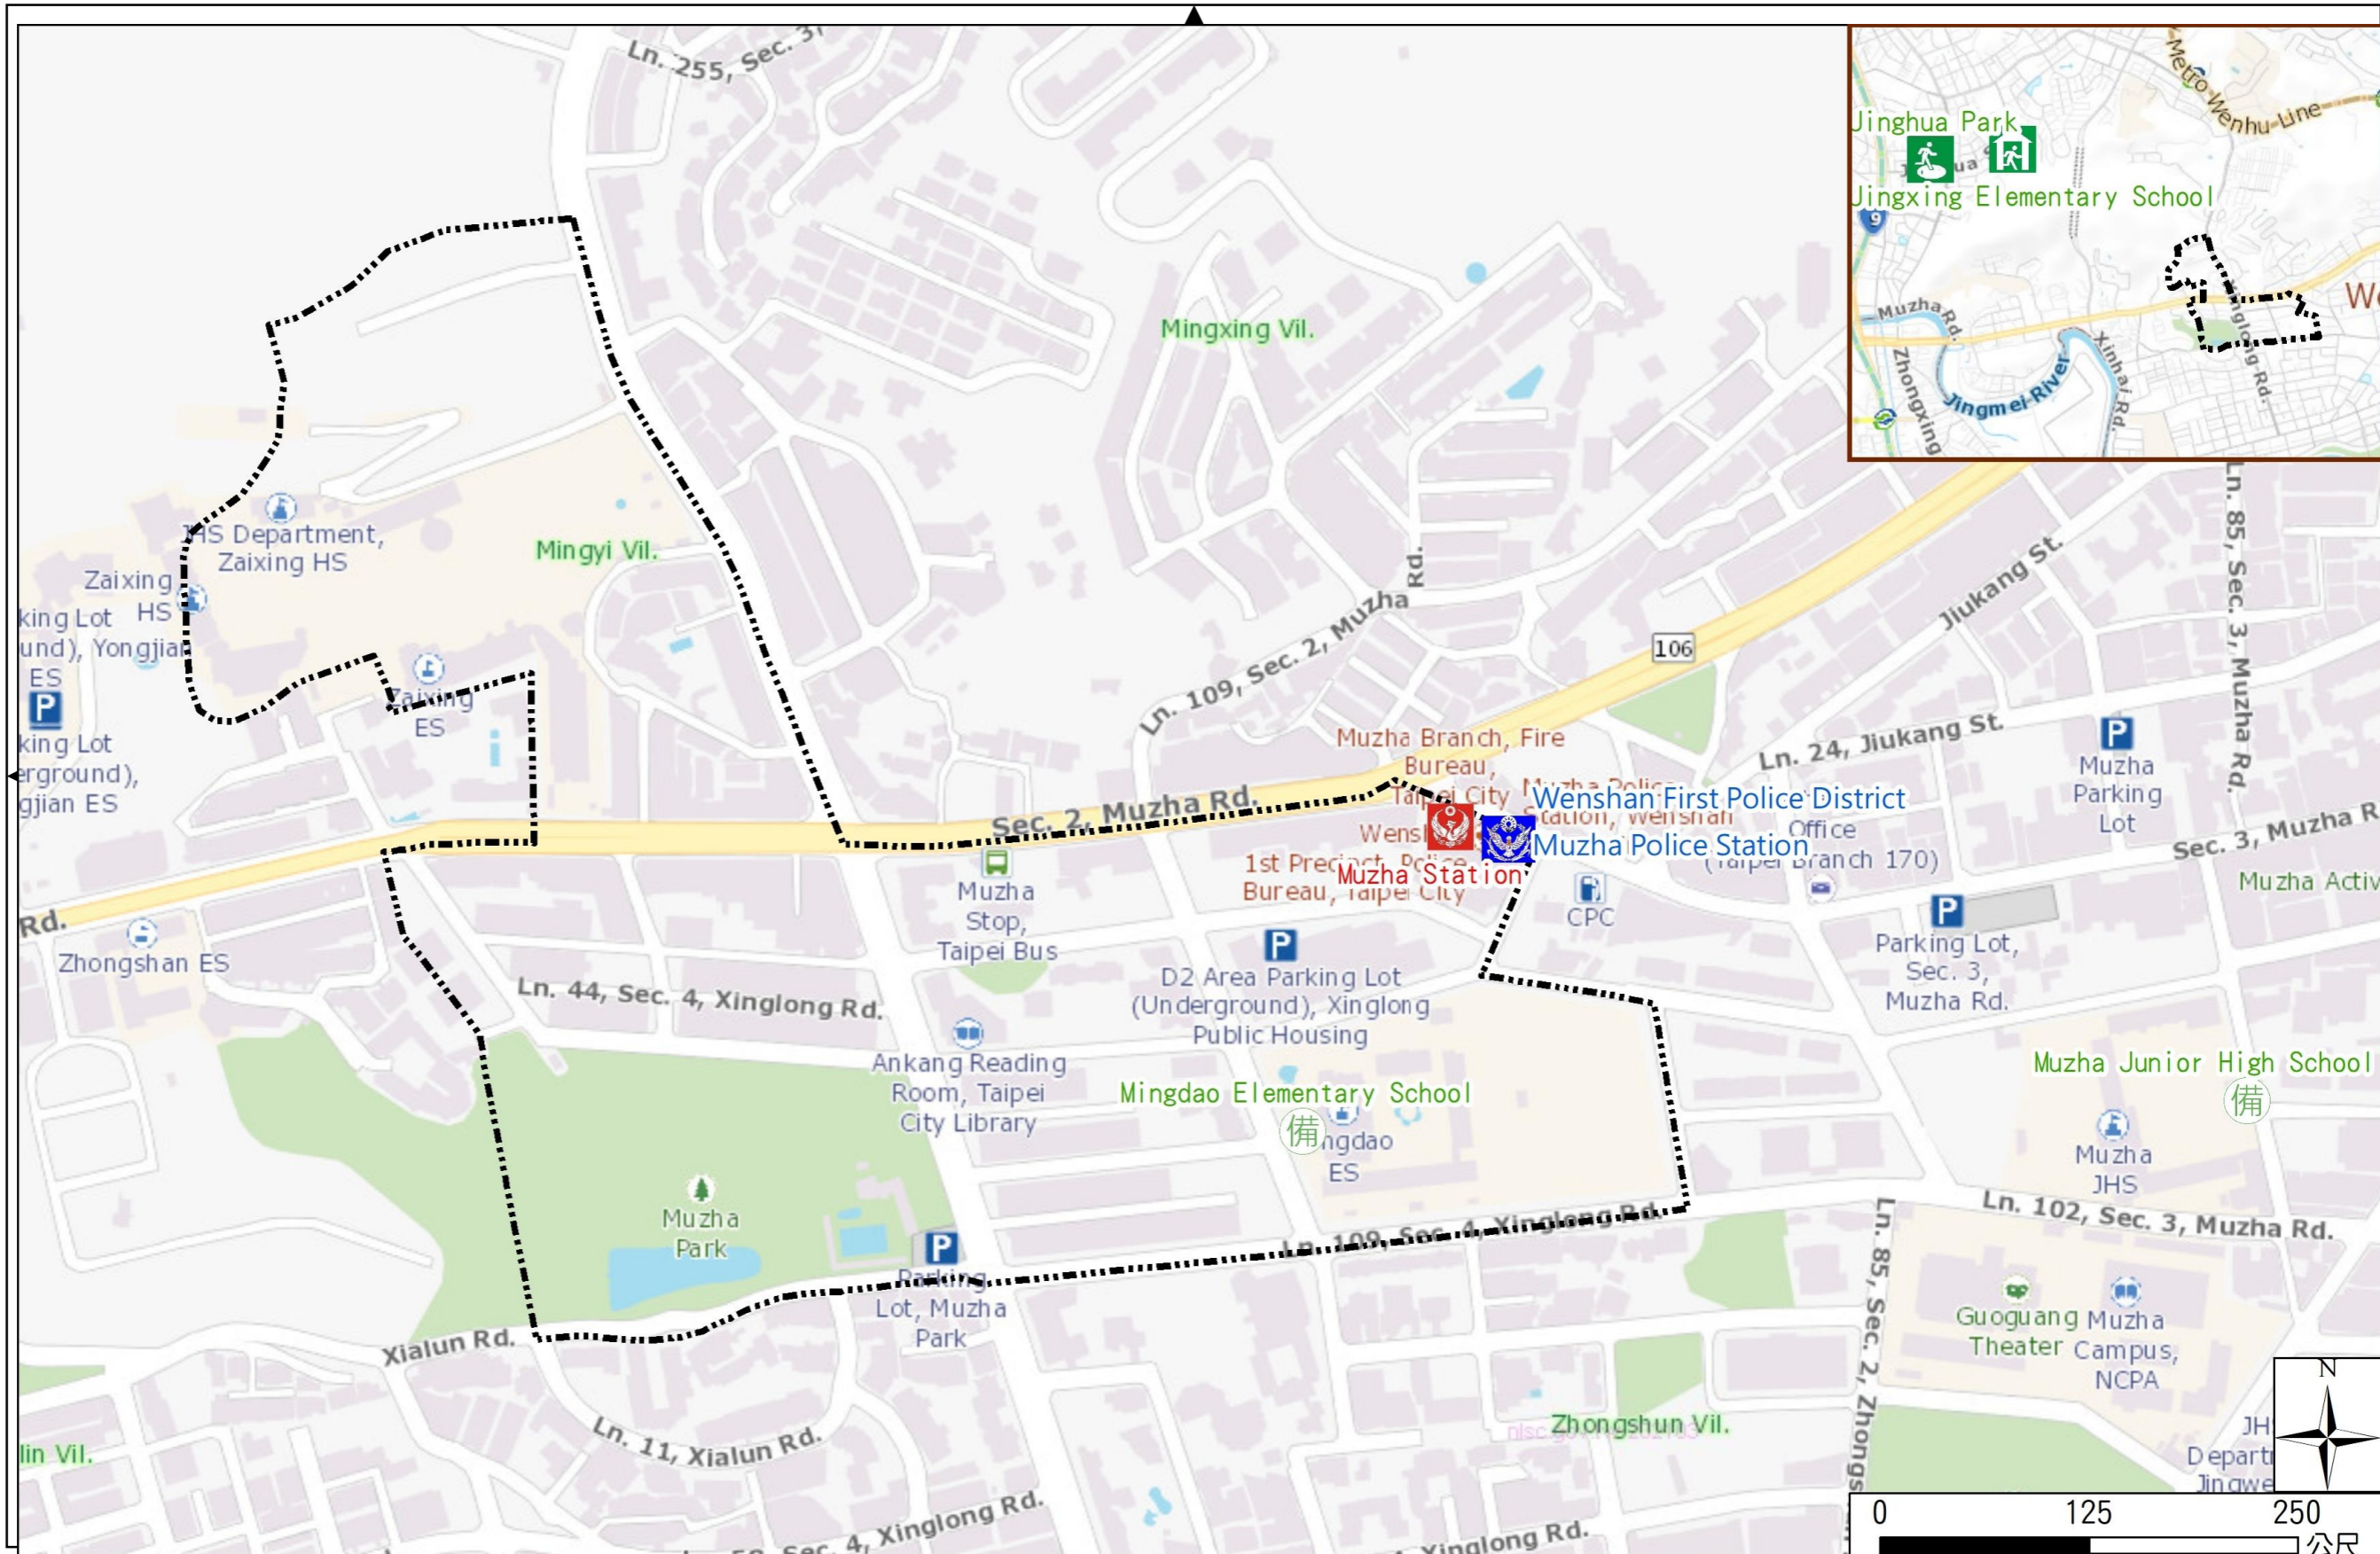

Mingyi Vil., Wenshan Dist., Taipei City Evacuation Map

Emergency notification

Taipei Citizen Hotline : 1999
 Fire Department Tel. : 119
 Police Department Tel. : 110
 EOC of Wenshan Dist.
 Non-emergency number : 02-86615818
 Emergency number : 02-66290119
 Officer
 Mobile : 0972-246025
 Note: Please call this District's EOC to ensure that the evacuation shelter is open

Disaster Prevention Information Website

Taipei City Disaster Prevention Information Website

Evacuation Principle

Flood: Vertical evacuation or preventive evacuation
 Earthquake :

More disaster prevention knowledge :
 Taipei City Disaster Prevention Guide

Evacuation Shelter

Name	Jinghua Park Shelter for Earthquake
Address	Intersection of Jingxing Rd. and Jinghua St.
Capacity	1347
Contact number	02-27884255
Name	Jingxing Elementary School (School for Priority Shelter) Shelter for Earthquake
Address	No. 21, Ln. 150, Jinghua St.
Capacity	126
Contact number	02-29329439#730
Name	Mingdao Elementary School
Address	No. 61, Ln. 138, Sec. 2, Muzha Rd.
Capacity	42
Contact number	02-29392821#130
Name	Muzha Junior High School
Address	No. 12, Ln. 102, Sec. 3, Muzha Rd.
Capacity	30
Contact number	02-29393031#600