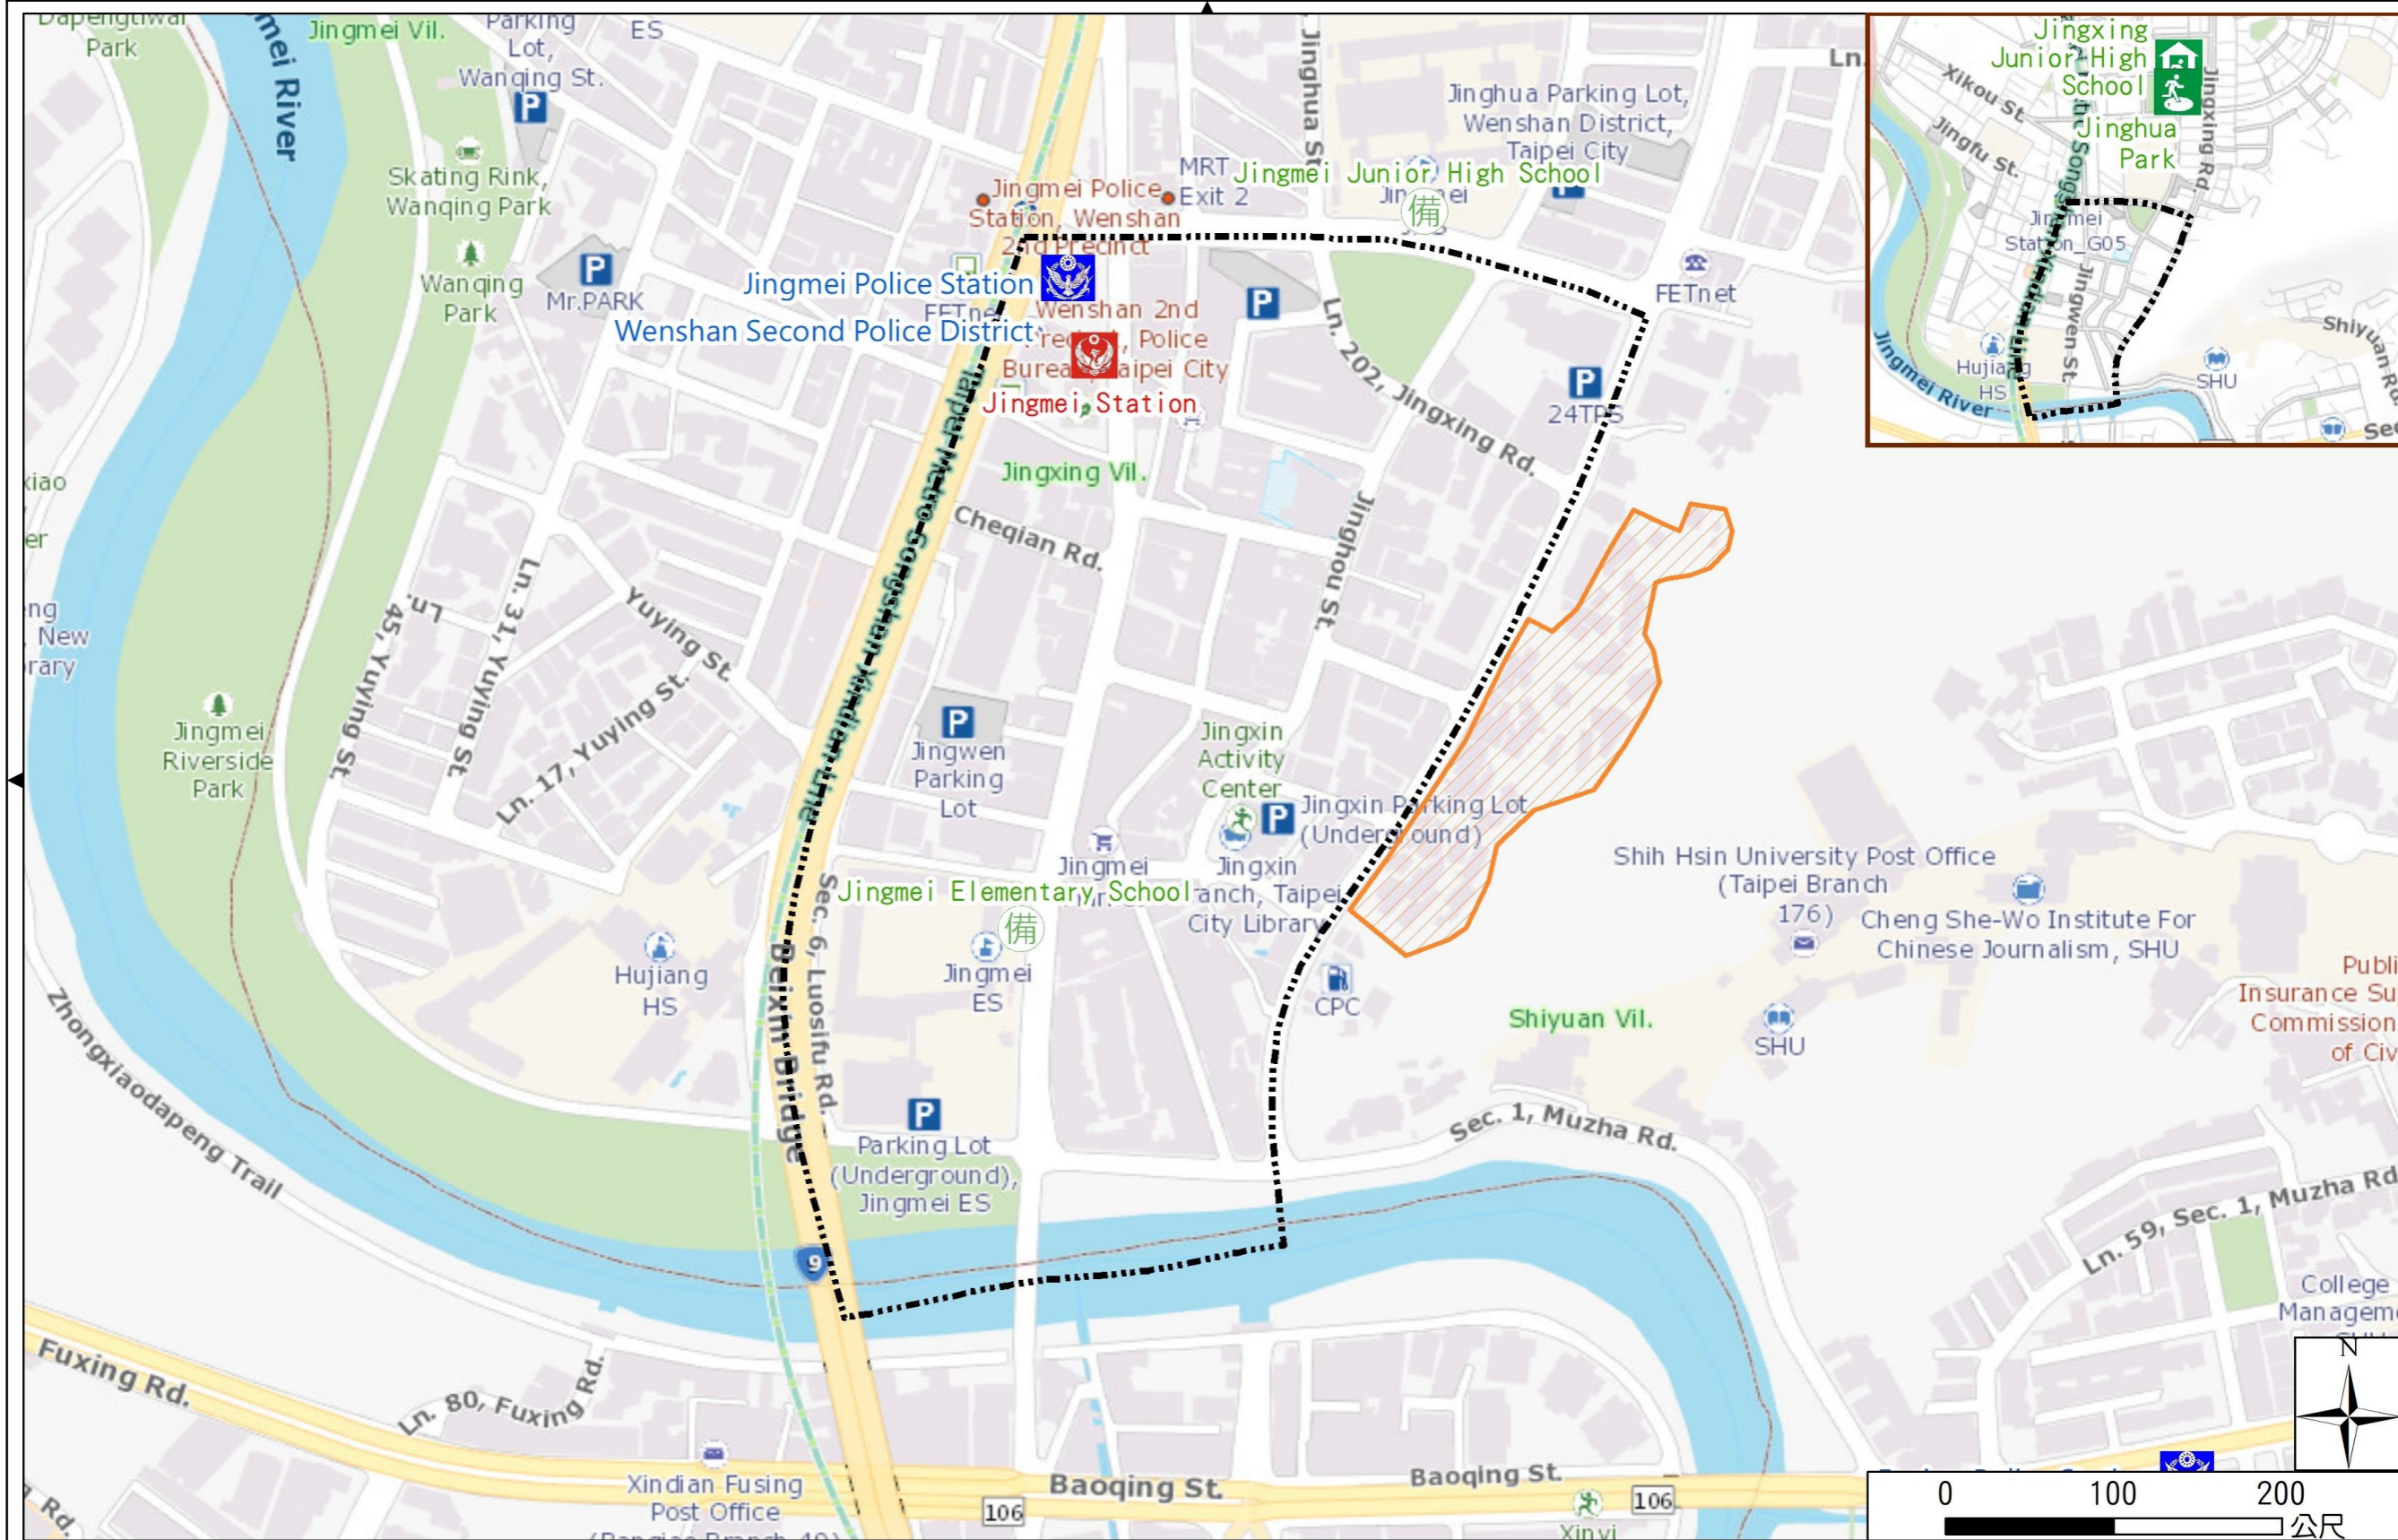

Disaster Prevention Information Website

Taipei City Disaster Prevention Information Website

Evacuation Principle

Flood: Vertical evacuation or preventive evacuation
 Earthquake :

More disaster prevention knowledge :
 Taipei City Disaster Prevention Guide

Evacuation Shelter

Name	Jinghua Park Shelter for Earthquake
Address	Intersection of Jingxing Rd. and Jinghua St.
Capacity	1347
Contact number	02-27884255
Name	Jingxing Junior High School (School for Priority Shelter) Shelter for Flood and Earthquake
Address	No. 2, Ln. 46, Jingxing Rd.
Capacity	100
Contact number	02-29323794#130
Name	Jingmei Elementary School
Address	No. 108, Jingwen St.
Capacity	74
Contact number	02-29322151#130
Name	Jingmei Junior High School
Address	No. 27, Jingzhong St.
Capacity	80
Contact number	02-89353130#501

Legend 圖例	里界 Village Boundary	避難收容處所 Evacuation Shelter	防救災單位 Disaster Rescue Resources	重要地標 Landmark
	里界 Village Boundary	 室內避難收容處所(優先安置學校) Indoor Evacuation Shelter (School for Priority Shelter)	 警察單位 Police Department	 重要地標 Landmark
	山坡地老舊聚落 Hillside Communities	 室外避難收容處所(防災公園) Outdoor Evacuation Shelter (Disaster Prevention Park)	 消防單位 Fire Department	 直升機起降場 Helipad
	土石流潛勢溪流 Potential Debris Flow Hazard Torrent	 避難收容處所(備用) Evacuation Shelter (Backup)	 急救責任醫院 Designated Hospital (Emergency Medical Treatment)	