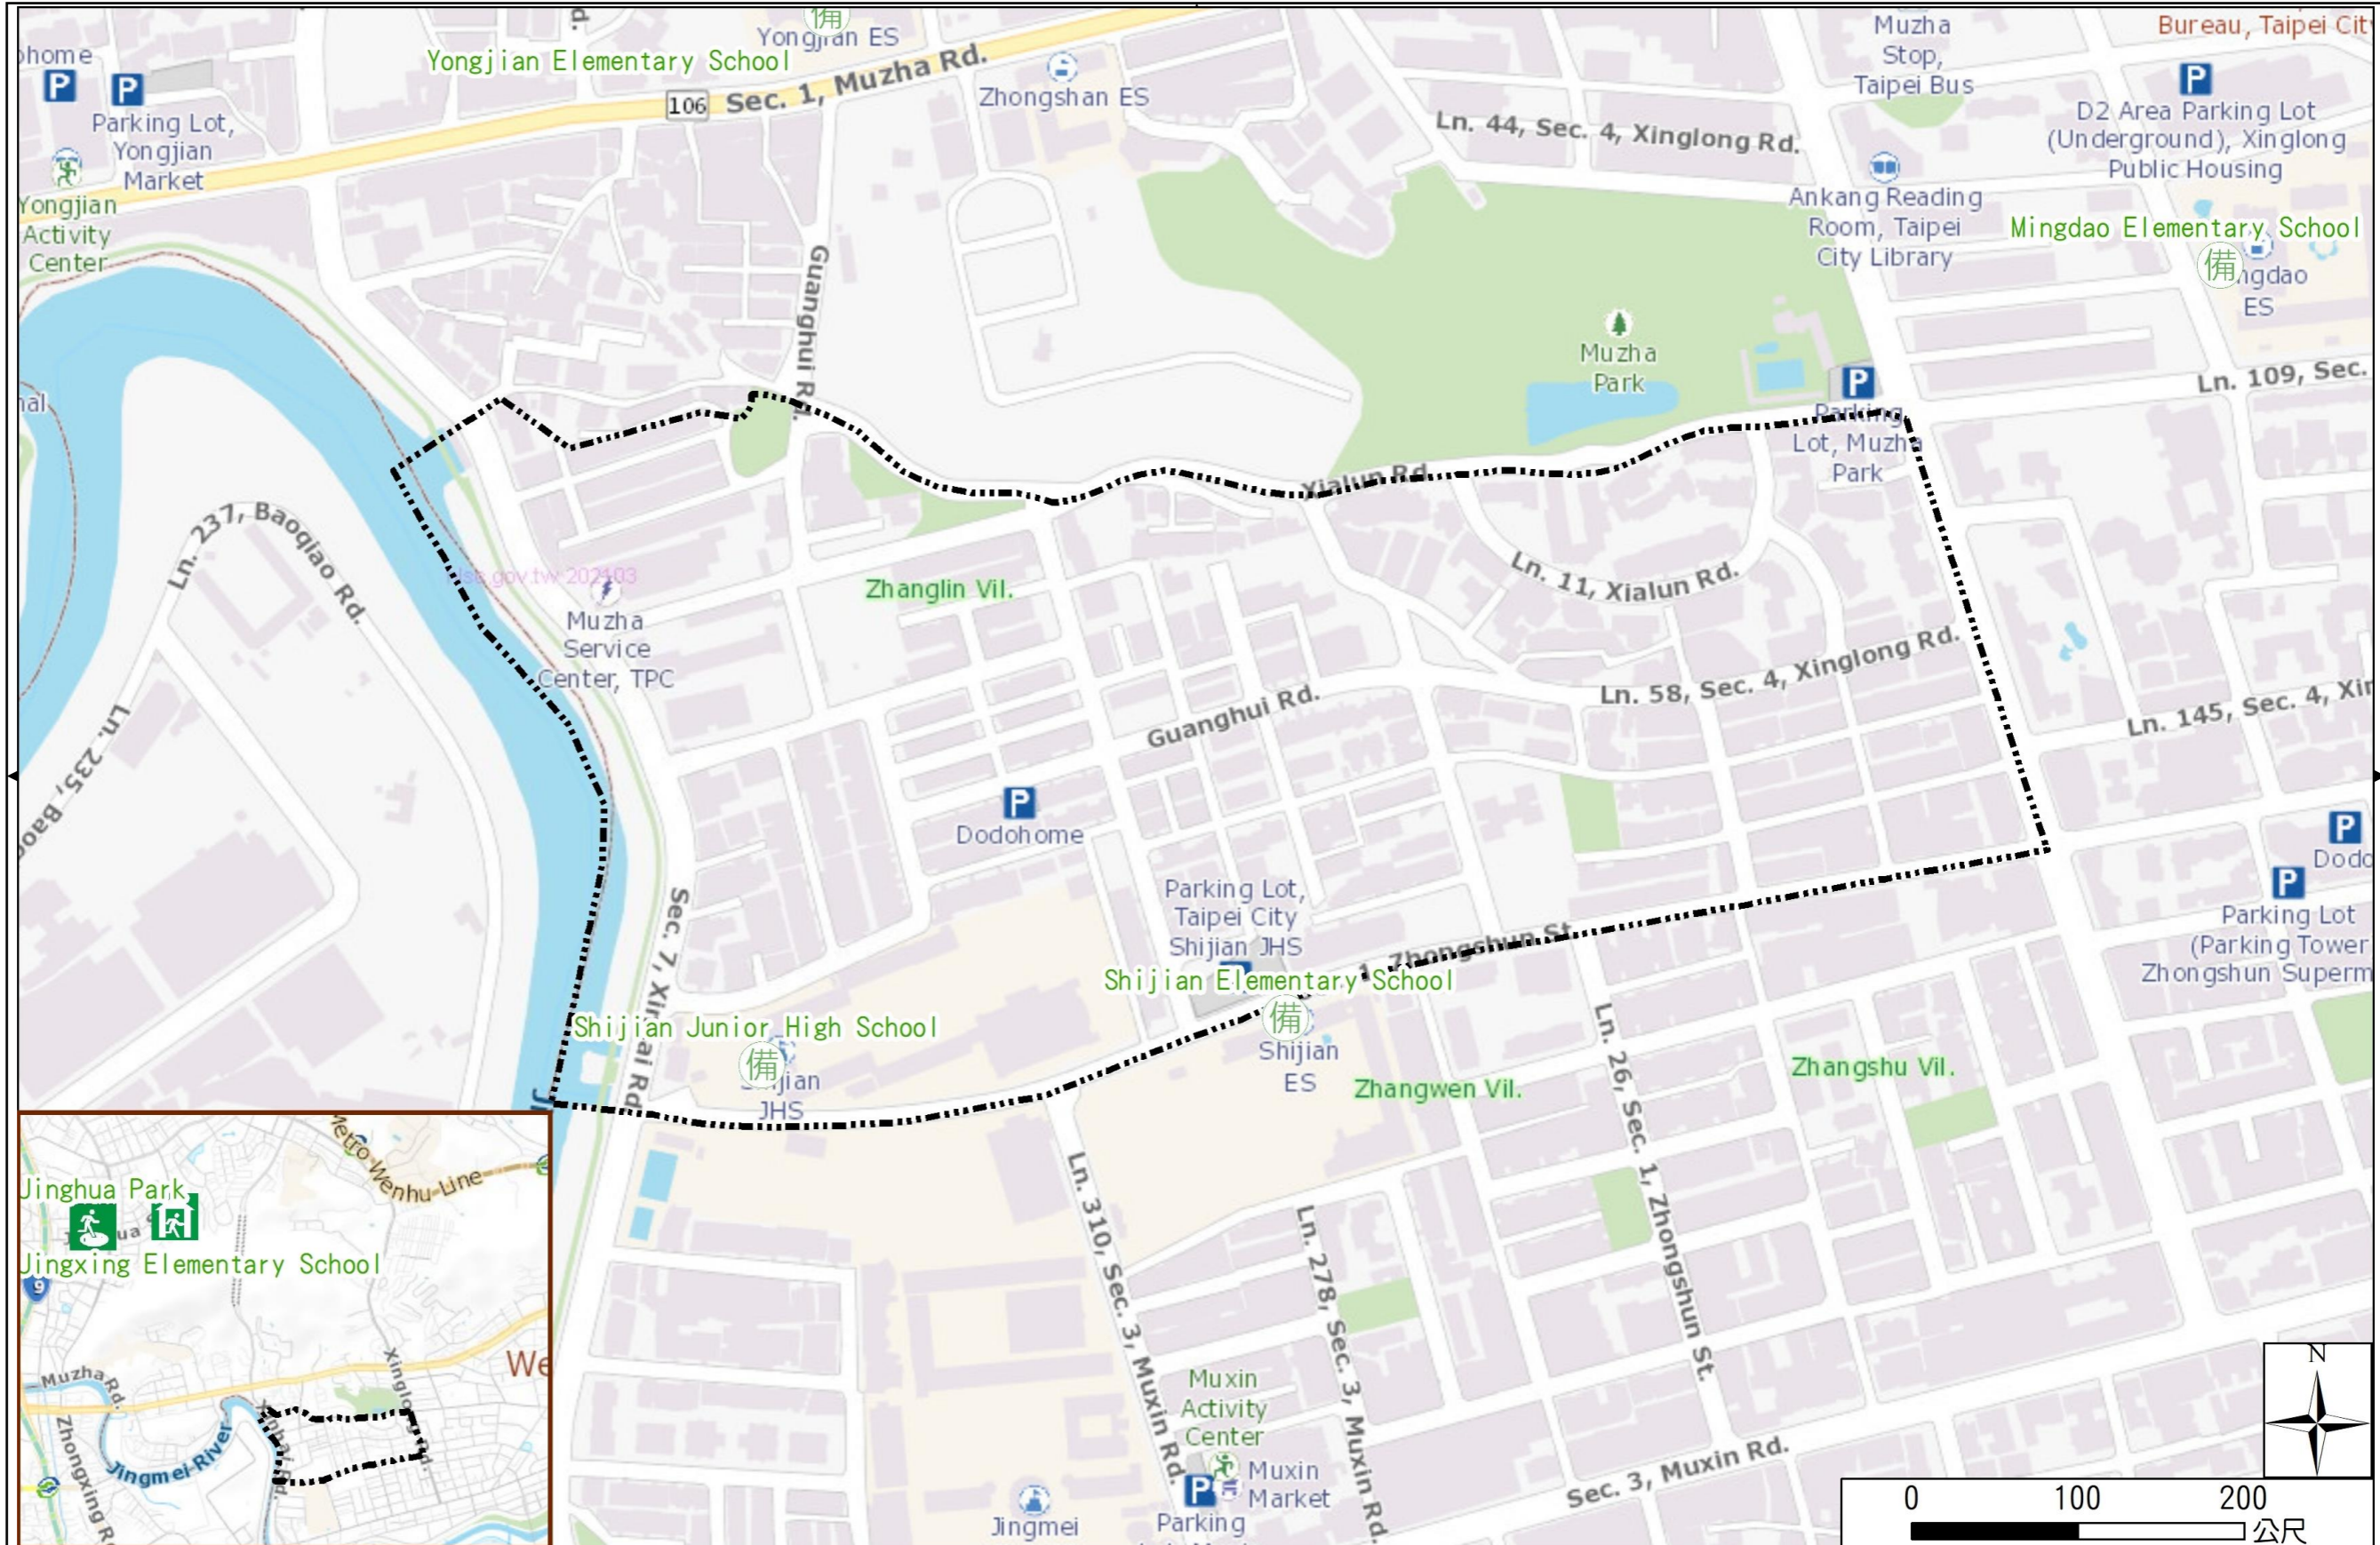

Disaster Prevention Information Website

Taipei City Disaster Prevention Information Website

Evacuation Principle

Flood: Vertical evacuation or preventive evacuation
 Earthquake :

More disaster prevention knowledge :
 Taipei City Disaster Prevention Guide

Evacuation Shelter

Name	Jinghua Park Shelter for Earthquake
Address	Intersection of Jingxing Rd. and Jinghua St.
Capacity	1347
Contact number	02-27884255
Name	Jingxing Elementary School (School for Priority Shelter) Shelter for Earthquake
Address	No. 21, Ln. 150, Jinghua St.
Capacity	126
Contact number	02-29329439#730
Name	Shijian Junior High School
Address	No. 67, Sec. 7, Xinhai Rd.
Capacity	300
Contact number	02-22362852#150
Name	Shijian Elementary School
Address	No. 4, Sec. 1, Zhongshun St.
Capacity	75
Contact number	02-29360725#147