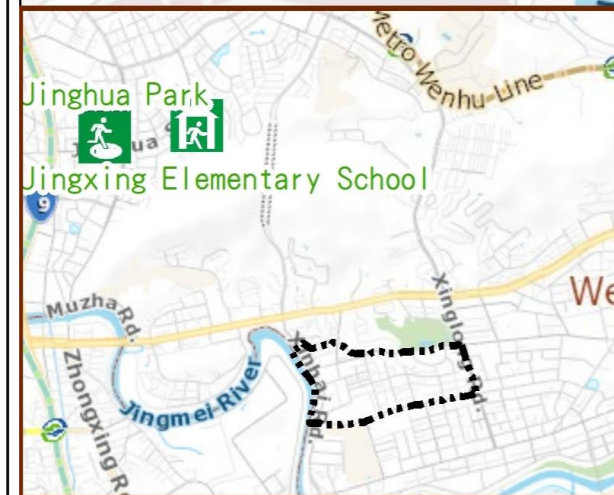

Evacuation Shelter

Name	Jinghua Park Shelter for Earthquake
Address	Intersection of Jingxing Rd. and Jinghua St.
Capacity	1347
Contact number	02-27884255
Name	Jingxing Elementary School (School for Priority Shelter) Shelter for Earthquake
Address	No. 21, Ln. 150, Jinghua St.
Capacity	126
Contact number	02-29329439#730
Name	Shijian Junior High School
Address	No. 67, Sec. 7, Xinhai Rd.
Capacity	300
Contact number	02-22362852#150
Name	Shijian Elementary School
Address	No. 4, Sec. 1, Zhongshun St.
Capacity	75
Contact number	02-29360725#147