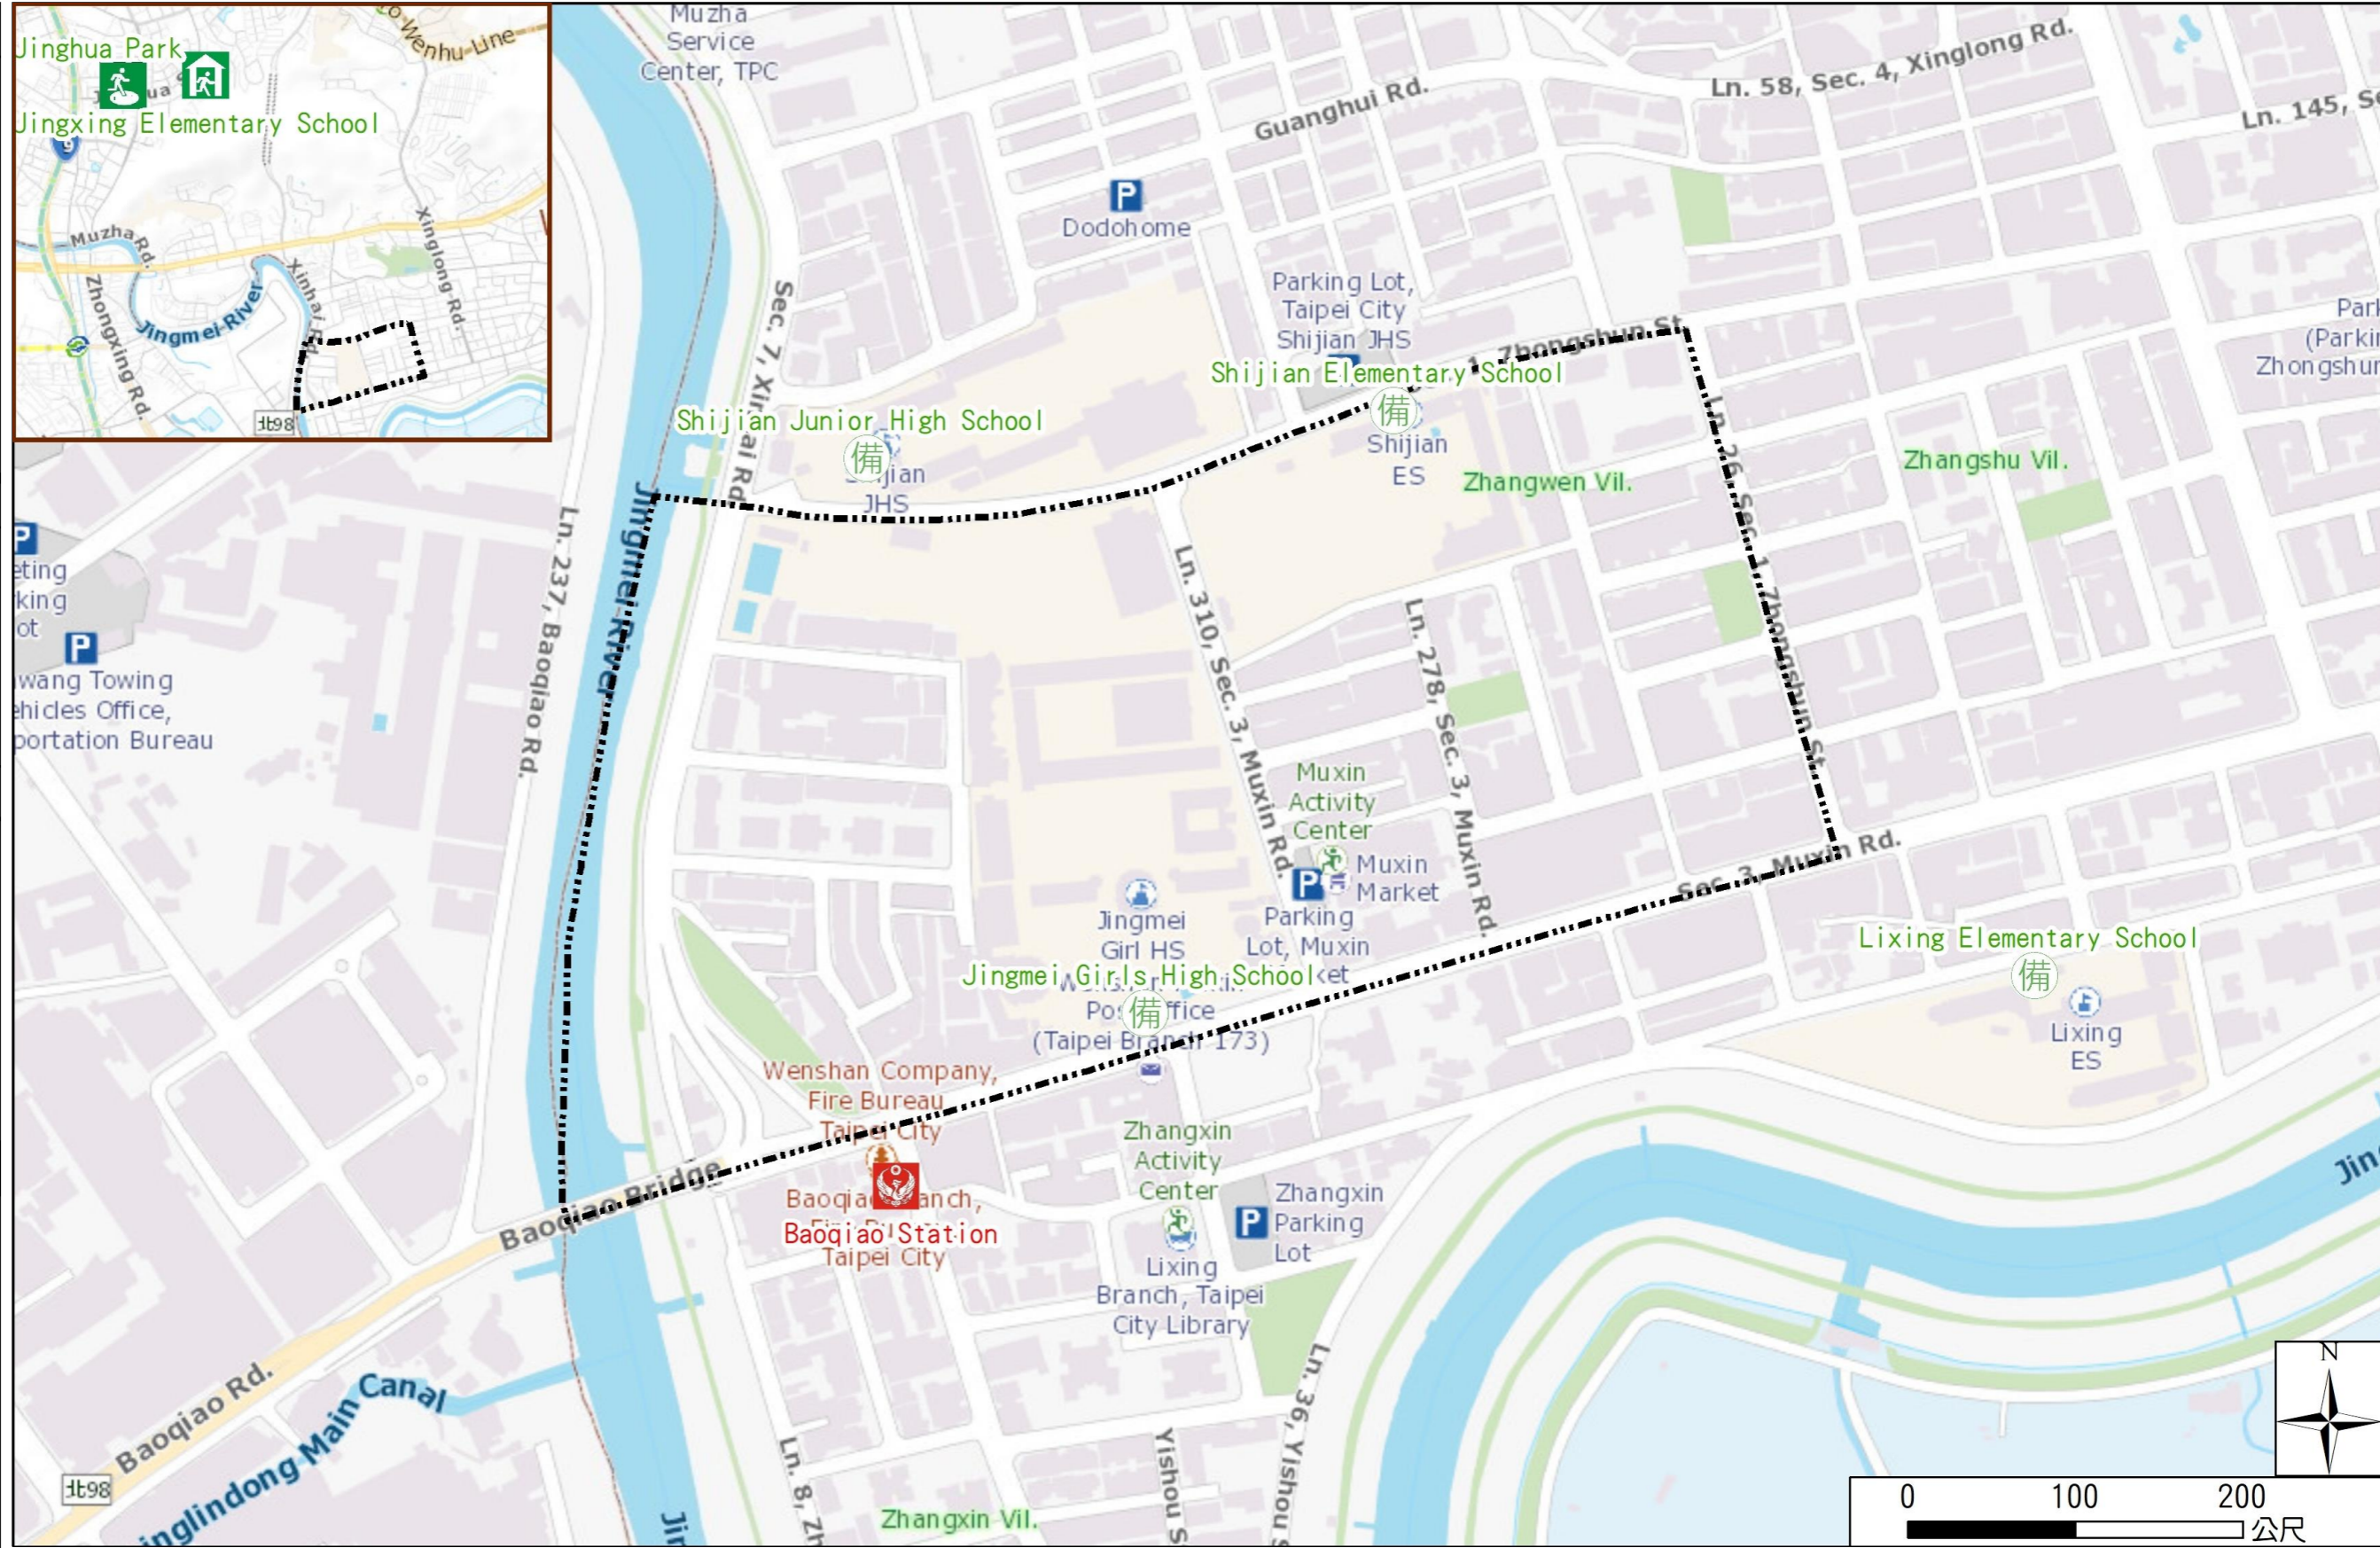

Zhangwen Vil., Wenshan Dist., Taipei City Evacuation Map

Emergency notification

Taipei Citizen Hotline : 1999
 Fire Department Tel. : 119
 Police Department Tel. : 110
 EOC of Wenshan Dist.
 Non-emergency number : 02-29365522
 Emergency number : 02-66290119 · 86615818
 Officer
 Mobile : 0975-586971
 Note: Please call this District's EOC to ensure that the evacuation shelter is open

Disaster Prevention Information Website

Taipei City Disaster Prevention Information Website

Evacuation Principle

Flood: Vertical evacuation or preventive evacuation
 Earthquake :

More disaster prevention knowledge :
 Taipei City Disaster Prevention Guide

Evacuation Shelter

Name	Jinghua Park Shelter for Earthquake
Address	Intersection of Jingxing Rd. and Jinghua St.
Capacity	1347
Contact number	02-27884255
Name	Jingxing Elementary School (School for Priority Shelter) Shelter for Earthquake
Address	No. 21, Ln. 150, Jinghua St.
Capacity	126
Contact number	02-29329439#730
Name	Shijian Elementary School
Address	No. 4, Sec. 1, Zhongshun St.
Capacity	75
Contact number	02-29360725#147
Name	Jingmei Girls High School
Address	No. 312, Sec. 3, Muxin Rd.
Capacity	300
Contact number	02-29368847#213