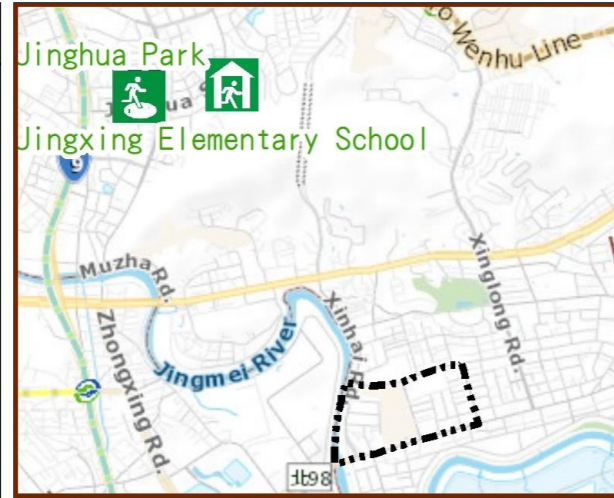

Zhangwen Vil., Wenshan Dist., Taipei City Evacuation Map

Emergency notification

Taipei Citizen Hotline : 1999
 Fire Department Tel. : 119
 Police Department Tel. : 110
 EOC of Wenshan Dist.
 Non-emergency number : 02-29365522
 Emergency number : 02-66290119 · 86615818
 Officer
 Mobile : 0975-586971
 Note: Please call this District's EOC to ensure that the evacuation shelter is open

Evacuation Shelter

Name	Jinghua Park Shelter for Earthquake
Address	Intersection of Jingxing Rd. and Jinghua St.
Capacity	1347
Contact number	02-27884255
Name	Jingxing Elementary School (School for Priority Shelter) Shelter for Earthquake
Address	No. 21, Ln. 150, Jinghua St.
Capacity	126
Contact number	02-29329439#730
Name	Shijian Elementary School
Address	No. 4, Sec. 1, Zhongshun St.
Capacity	75
Contact number	02-29360725#147
Name	Jingmei Girls High School
Address	No. 312, Sec. 3, Muxin Rd.
Capacity	300
Contact number	02-29368847#213