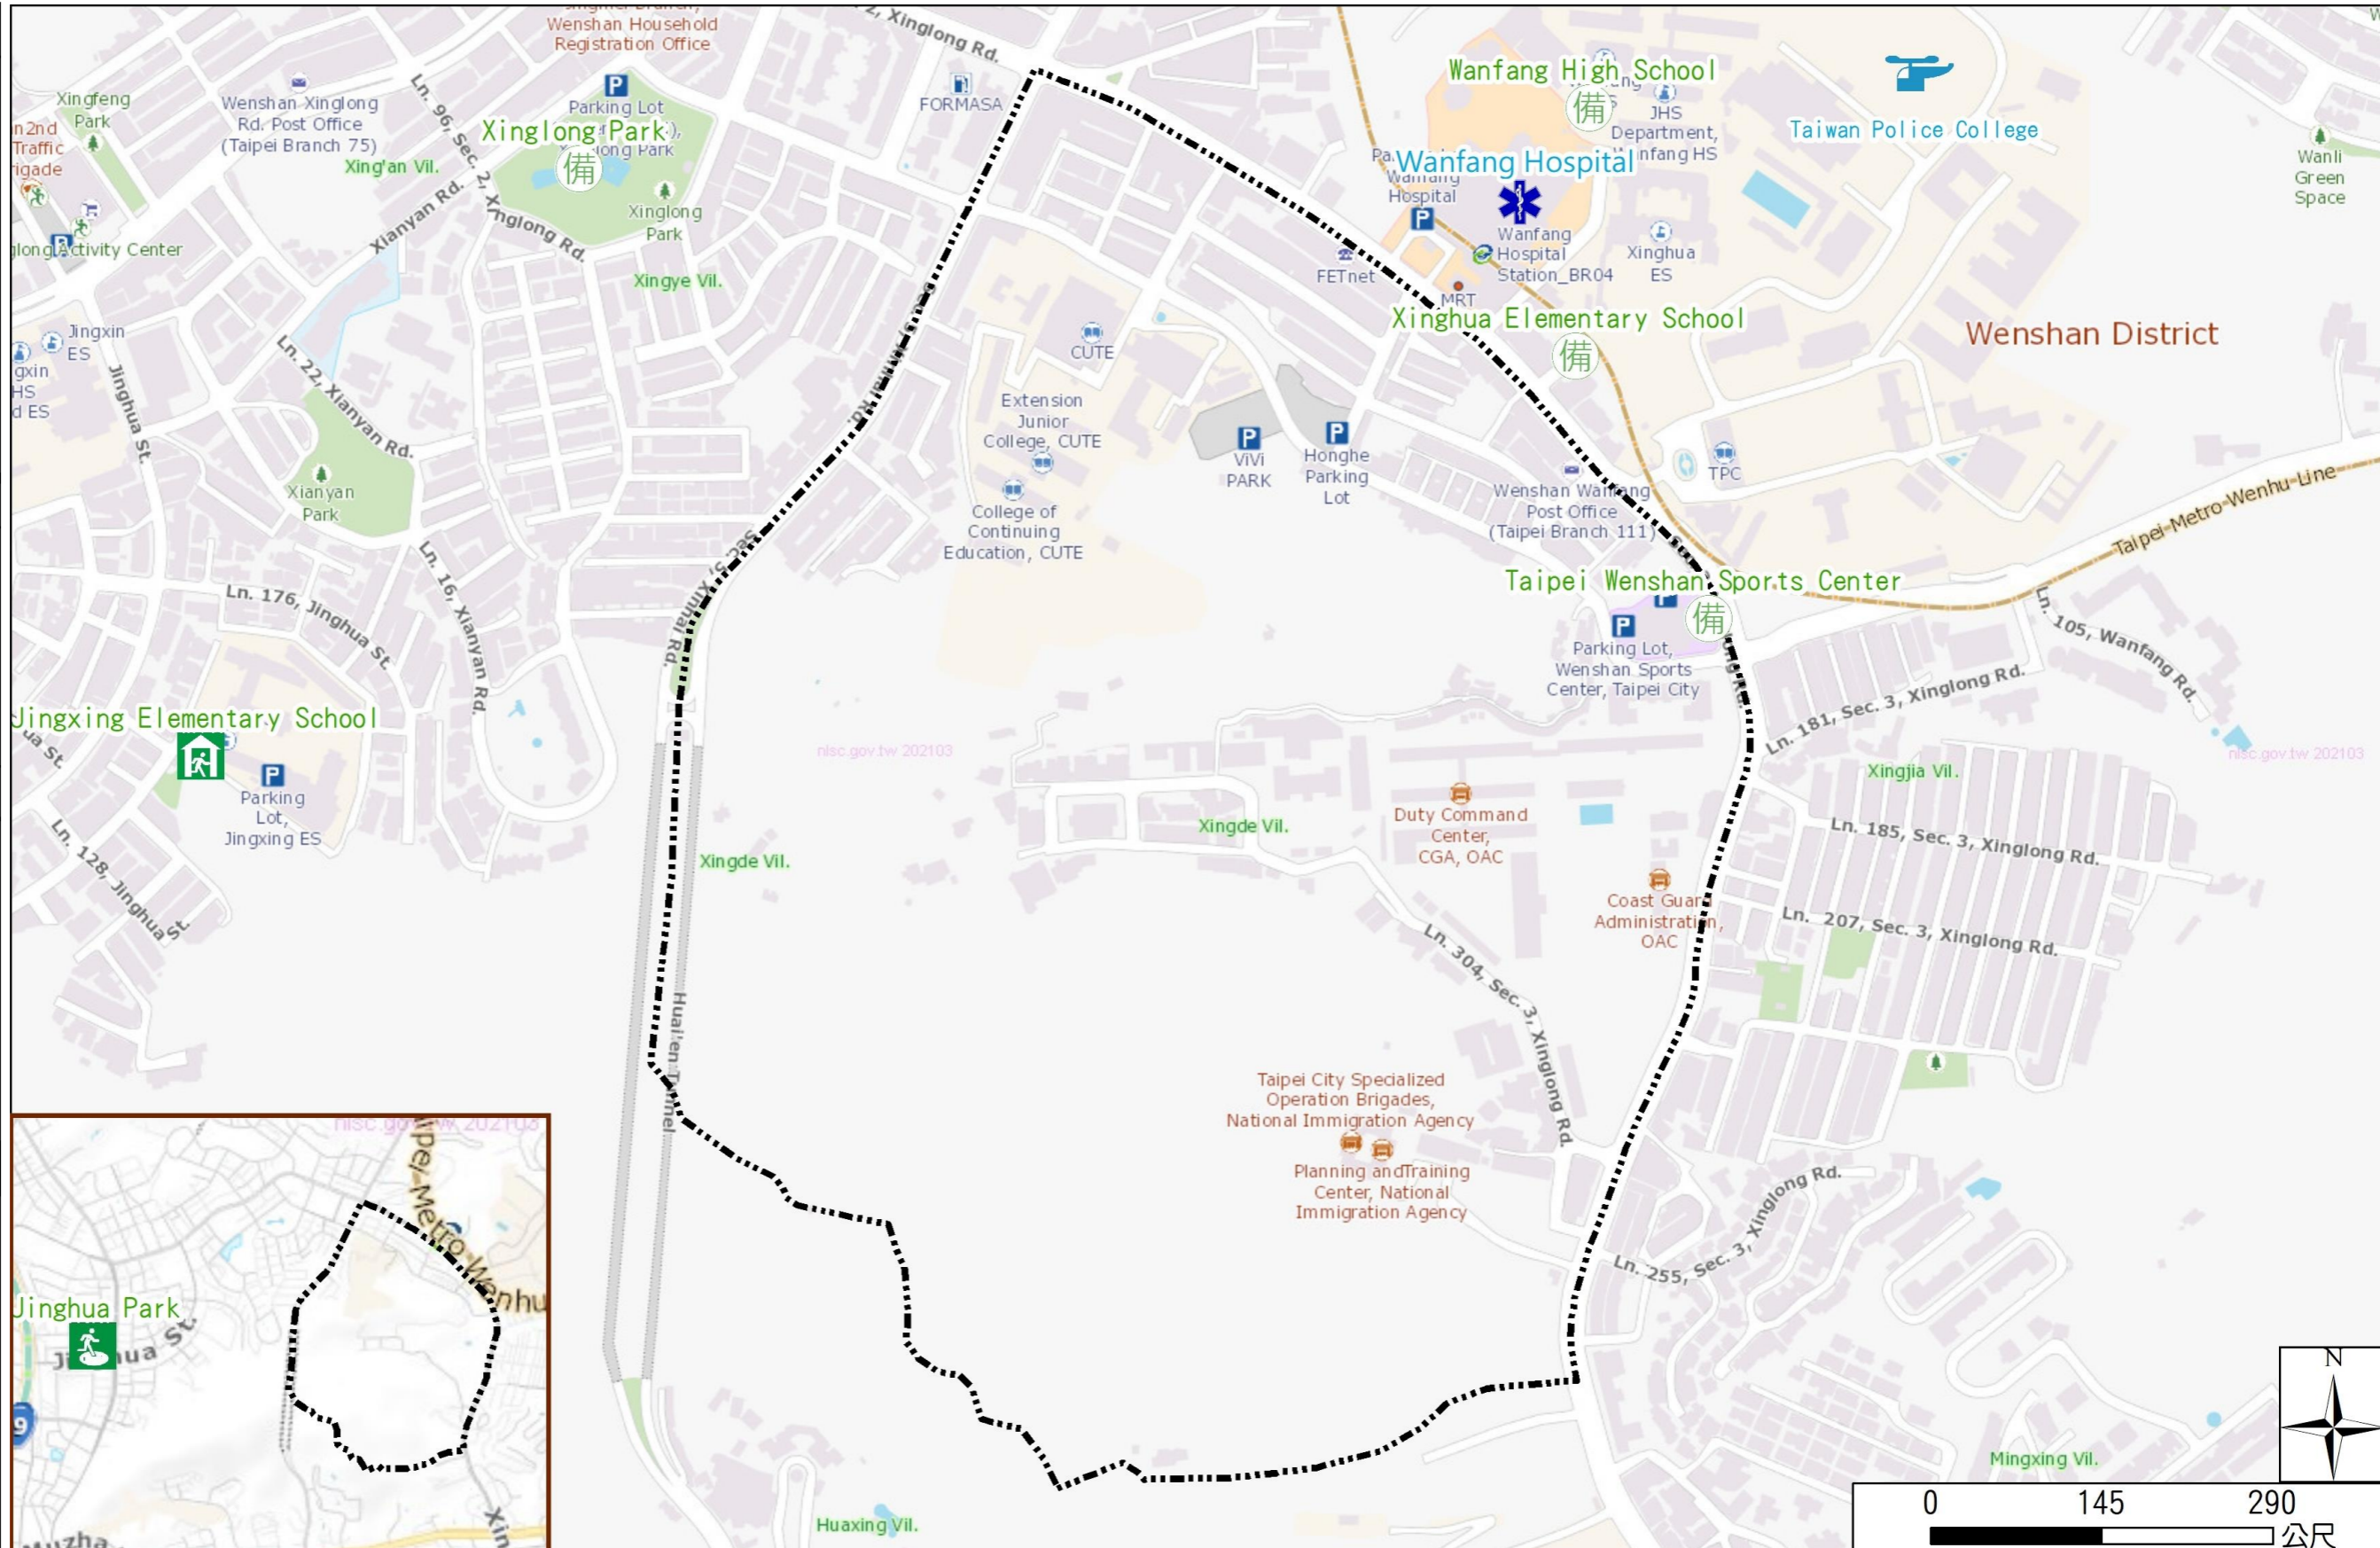

Xingde Vil., Wenshan Dist., Taipei City Evacuation Map

Emergency notification

Taipei Citizen Hotline : 1999
Fire Department Tel. : 119
Police Department Tel. : 110
EOC of Wenshan Dist.
Non-emergency number : 02-29365522
Emergency number : 02-66290119 02-8661-5818
Officer
Mobile : 0972-246016
Note: Please call this District's EOC to ensure that the evacuation shelter is open

Disaster Prevention Information Website

[Taipei City Disaster Prevention Information Website](#)

Evacuation Principle

Flood: Vertical evacuation or preventive evacuation
Earthquake :

More disaster prevention knowledge :
[Taipei City Disaster Prevention Guide](#)

Evacuation Shelter

Name	Jinghua Park Shelter for Earthquake
Address	Intersection of Jingxing Rd. and Jinghua St.
Capacity	1347
Contact	02-27884255
Name	Jingxing Elementary School (School for Priority Shelter) Shelter for Earthquake
Address	No. 21, Ln. 150, Jinghua St.
Capacity	126
Contact	02-29329439#730
Name	Taipei Wenshan Sports Center
Address	No. 222, Sec. 3, Xinglong Rd.
Capacity	189
Contact	02-22308268#211
Name	Xinghua Elementary School
Address	NO. 6, Ln. 125, Sec. 3, Xinglong Rd.
Capacity	30
Contact	02-22393070#130

Legend 圖例	里界 Village Boundary	避難收容處所 Evacuation Shelter	防救災單位 Disaster Rescue Resources	重要地標 Landmark
	里界 Village Boundary	 室內避難收容處所(優先安置學校) Indoor Evacuation Shelter (School for Priority Shelter)	 警察單位 Police Department	 重要地標 Landmark
	易積水地區 Flood-prone	 室外避難收容處所(防災公園) Outdoor Evacuation Shelter (Disaster Prevention Park)	 消防單位 Fire Department	
		避難收容處所(備用) Evacuation Shelter (Backup)	 急救責任醫院 Designated Hospital (Emergency Medical Treatment)	
			 直升機起降場 Helipad