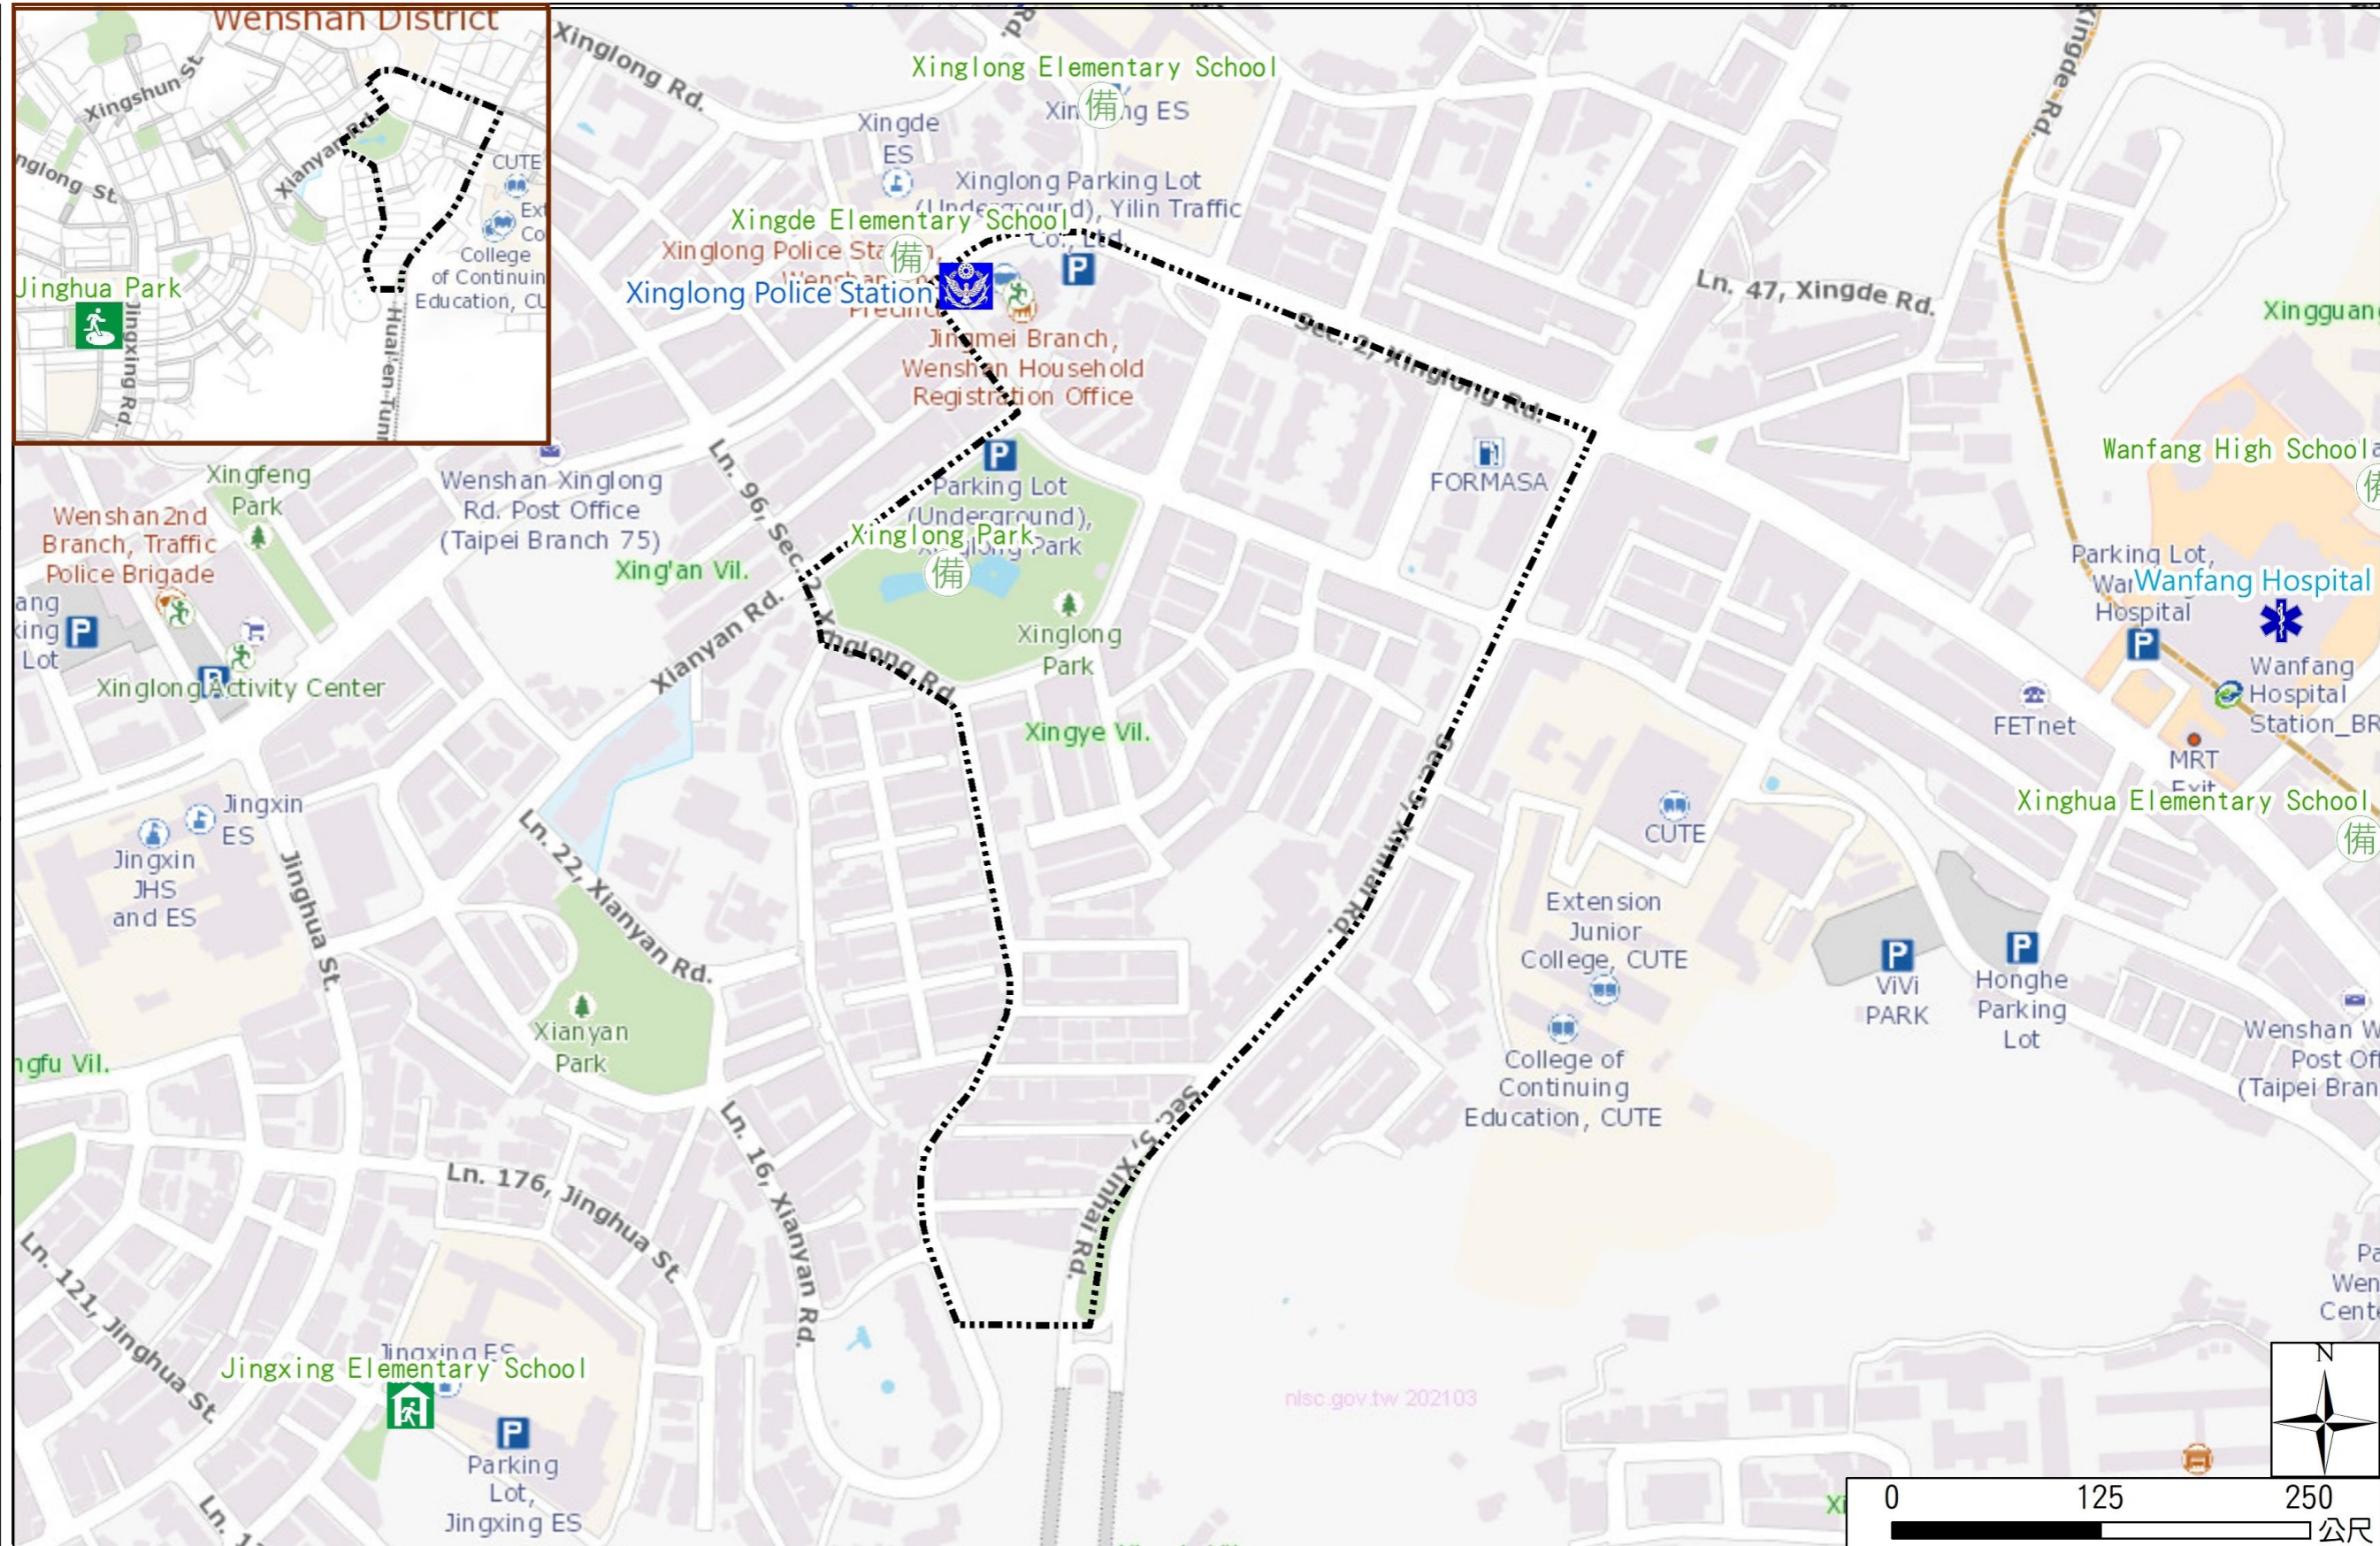

Disaster Prevention Information Website

Taipei City Disaster Prevention Information Website

Evacuation Principle

Flood: Vertical evacuation or preventive evacuation
 Earthquake :

More disaster prevention knowledge :
 Taipei City Disaster Prevention Guide

Evacuation Shelter

Name	Jinghua Park Shelter for Earthquake
Address	Intersection of Jingxing Rd. and Jinghua St.
Capacity	1347
Contact number	02-27884255
Name	Jingxing Elementary School (School for Priority Shelter) Shelter for Earthquake
Address	No. 21, Ln. 150, Jinghua St.
Capacity	126
Contact number	02-29329439#730
Name	Xinglong Elementary School
Address	No. 2, Fuxing Rd.
Capacity	133
Contact number	02-29323131#511
Name	Xingde Elementary School
Address	No. 235, Sec. 2, Xinglong Rd.
Capacity	30
Contact number	02-29329431#37

Legend 圖例	里界 Village Boundary	避難收容處所 Evacuation Shelter	防救災單位 Disaster Rescue Resources	重要地標 Landmark
	里界 Village Boundary	 室內避難收容處所(優先安置學校) Indoor Evacuation Shelter (School for Priority Shelter)	 警察單位 Police Department	 直升機起降場 Helipad
	易積水地區 Flood-prone	 室外避難收容處所(防災公園) Outdoor Evacuation Shelter (Disaster Prevention Park)	 消防單位 Fire Department	 重要地標 Landmark
		避難收容處所(備用) Evacuation Shelter (Backup)	 急救責任醫院 Designated Hospital (Emergency Medical Treatment)	