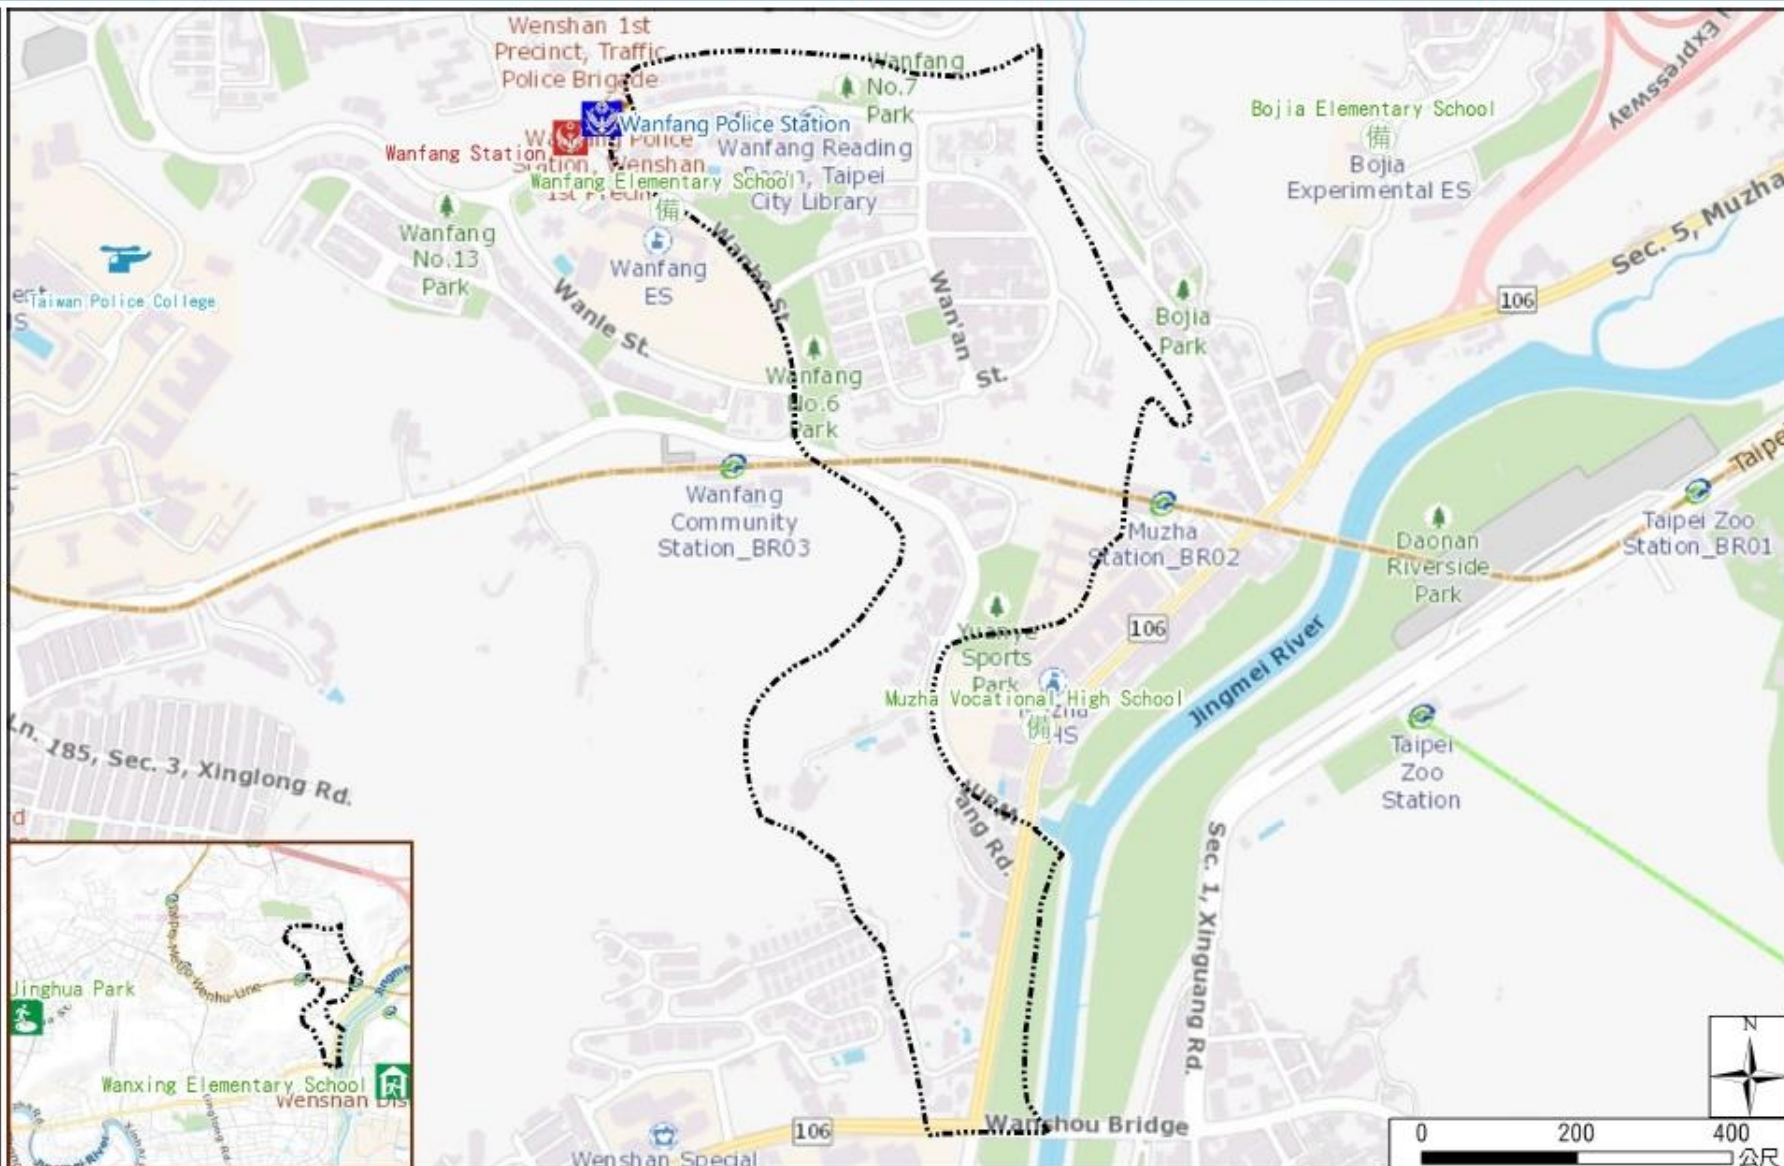

Wanfang Vil., Wenshan Dist., Taipei City Evacuation Map

Emergency notification

Taipei Citizen Hotline : 1999
 Fire Department Tel. : 119
 Police Department Tel. : 110
 EOC of Wenshan Dist.
 Non-emergency number : 02-29365522
 Emergency number : 02-66290119
 02-86615818
 Officer
 Mobile : 0972-246033
 Note: Please call this District's EOC to ensure that the evacuation shelter is open

Disaster Prevention Information Website

Taipei City Disaster Prevention Information Website

Evacuation Principle

Flood: Vertical evacuation or preventive evacuation
 Earthquake :

More disaster prevention knowledge : 

Legend 圖例	里界 Village Boundary	避難收容處所 Evacuation Shelter	防救災單位 Disaster Rescue Resources	重要地標 Landmark
	里界 Village Boundary	室內避難收容處所(優先安置學校) Indoor Evacuation Shelter (School for Priority Shelter) 室外避難收容處所(防災公園) Outdoor Evacuation Shelter (Disaster Prevention Park) 避難收容處所(備用) Evacuation Shelter (Backup)	警察單位 Police Department 消防單位 Fire Department 急救責任醫院 Designated Hospital (Emergency Medical Treatment)	重要地標 Landmark
			直升機起降場 Helipad	