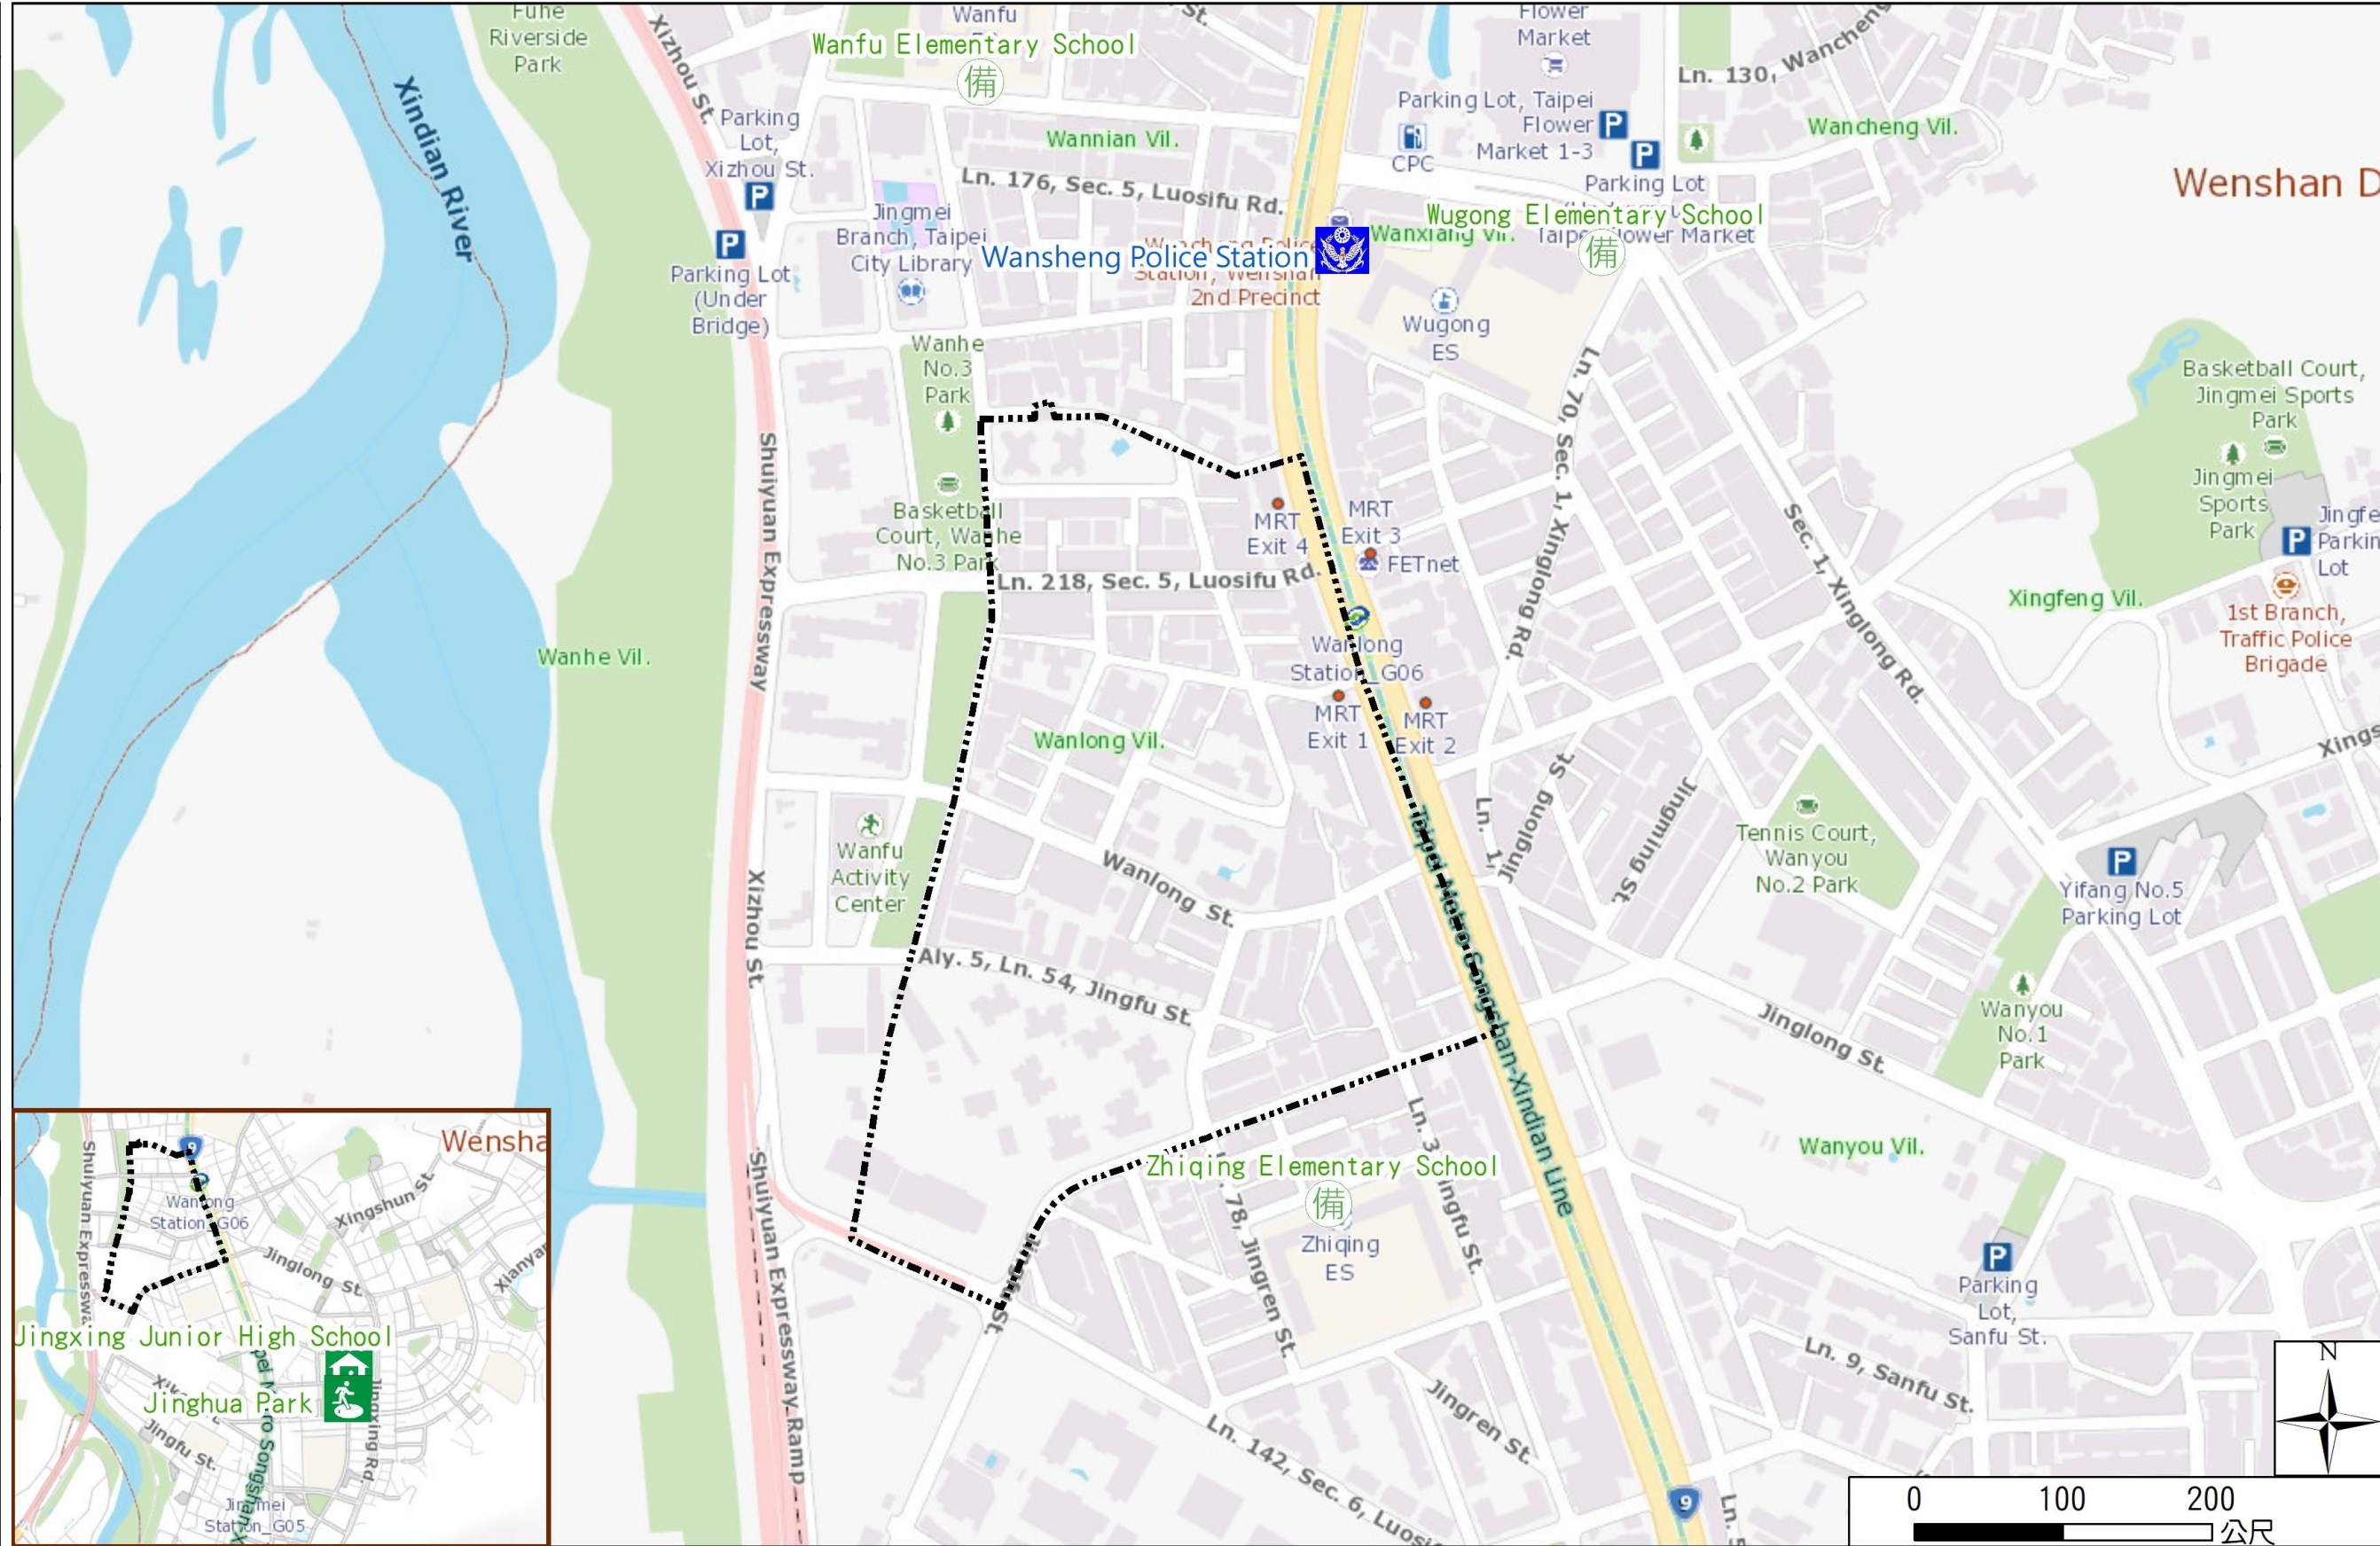

Wanlong Vil., Wenshan Dist., Taipei City Evacuation Map

Emergency notification

Taipei Citizen Hotline : 1999
Fire Department Tel. : 119
Police Department Tel. : 110
EOC of Wenshan Dist.
Non-emergency number : 02-29365522
Emergency number : 02-66290119
Officer
Mobile : 0972-246009
Note: Please call this District's EOC to ensure that the evacuation shelter is open

Disaster Prevention Information Website

Taipei City Disaster Prevention Information Website

Evacuation Principle

Flood: Vertical evacuation or preventive evacuation
Earthquake :

More disaster prevention knowledge :
Taipei City Disaster Prevention Guide

Evacuation Shelter

Name	Jinghua Park Shelter for Earthquake
Address	Intersection of Jingxing Rd. and Jinghua St.
Capacity	1347
Contact number	02-27884255
Name	Jingxing Junior High School (School for Priority Shelter) Shelter for Flood and Earthquake
Address	No. 2, Ln. 46, Jingxing Rd.
Capacity	100
Contact number	02-29323794#130
Name	Wugong Elementary School
Address	No. 68, Sec. 1, Xinglong Rd.
Capacity	50
Contact number	02-29314360#38
Name	Zhiqing Elementary School
Address	No. 5, Ln. 21, Jingfu St.
Capacity	35
Contact number	02-29323875#540

圖例 Legend

里界 Village Boundary

里界
Village Boundary

避難收容處所 Evacuation Shelter

室內避難收容處所(優先安置學校)
Indoor Evacuation Shelter (School for Priority Shelter)

室外避難收容處所(防災公園)
Outdoor Evacuation Shelter (Disaster Prevention Park)

避難收容處所(備用)
Evacuation Shelter (Backup)

防救災單位 Disaster Rescue Resources

警察單位
Police Department

直升機起降場
Helipad

消防單位
Fire Department

急救責任醫院
Designated Hospital (Emergency Medical Treatment)

重要地標 Landmark

重要地標
Landmark