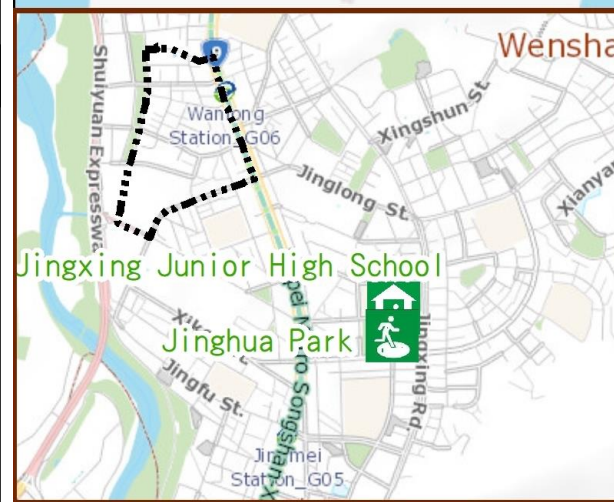

Wanlong Vil., Wenshan Dist., Taipei City Evacuation Map

Emergency notification

Taipei Citizen Hotline : 1999
 Fire Department Tel. : 119
 Police Department Tel. : 110
 EOC of Wenshan Dist.
 Non-emergency number : 02-29365522
 Emergency number : 02-66290119
 Officer
 Mobile : 0972-246009
 Note: Please call this District's EOC to ensure that the evacuation shelter is open

Evacuation Shelter

Name	Jinghua Park Shelter for Earthquake
Address	Intersection of Jingxing Rd. and Jinghua St.
Capacity	1347
Contact number	02-27884255
Name	Jingxing Junior High School (School for Priority Shelter) Shelter for Flood and Earthquake
Address	No. 2, Ln. 46, Jingxing Rd.
Capacity	100
Contact number	02-29323794#130
Name	Wugong Elementary School
Address	No. 68, Sec. 1, Xinglong Rd.
Capacity	50
Contact number	02-29314360#38
Name	Zhiqing Elementary School
Address	No. 5, Ln. 21, Jingfu St.
Capacity	35
Contact number	02-29323875#540