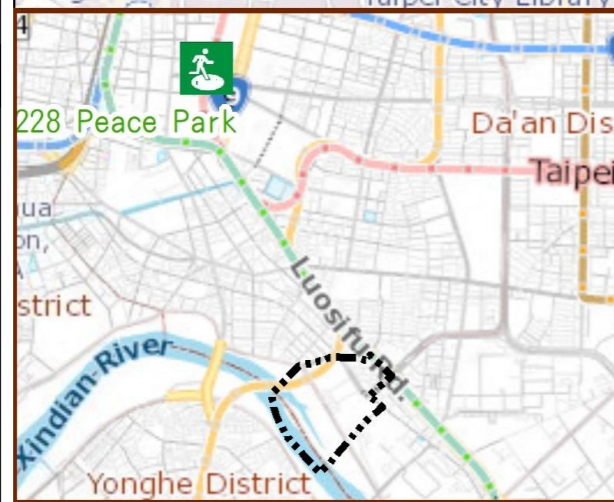

Evacuation Shelter

Name	228 Peace Park Applicable to earthquake situations
Address	No.3, Ketagalan Blvd.
Capacity	5424
Contact number	02-23032451
Name	Yingqiao Junior High School (School for Priority Shelter) Applicable to flood situations
Address	No.4, Sec. 3, Tingzhou Rd.
Capacity	52
Contact number	02-23688667#230
Name	Heti Elementary School
Address	No.180, Sec. 2, Tingzhou Rd.
Capacity	72
Contact number	02-23677144#831
Name	Yingqiao Elementary School
Address	No.29, Zhao'an St.,
Capacity	303
Contact number	02-23054620#108