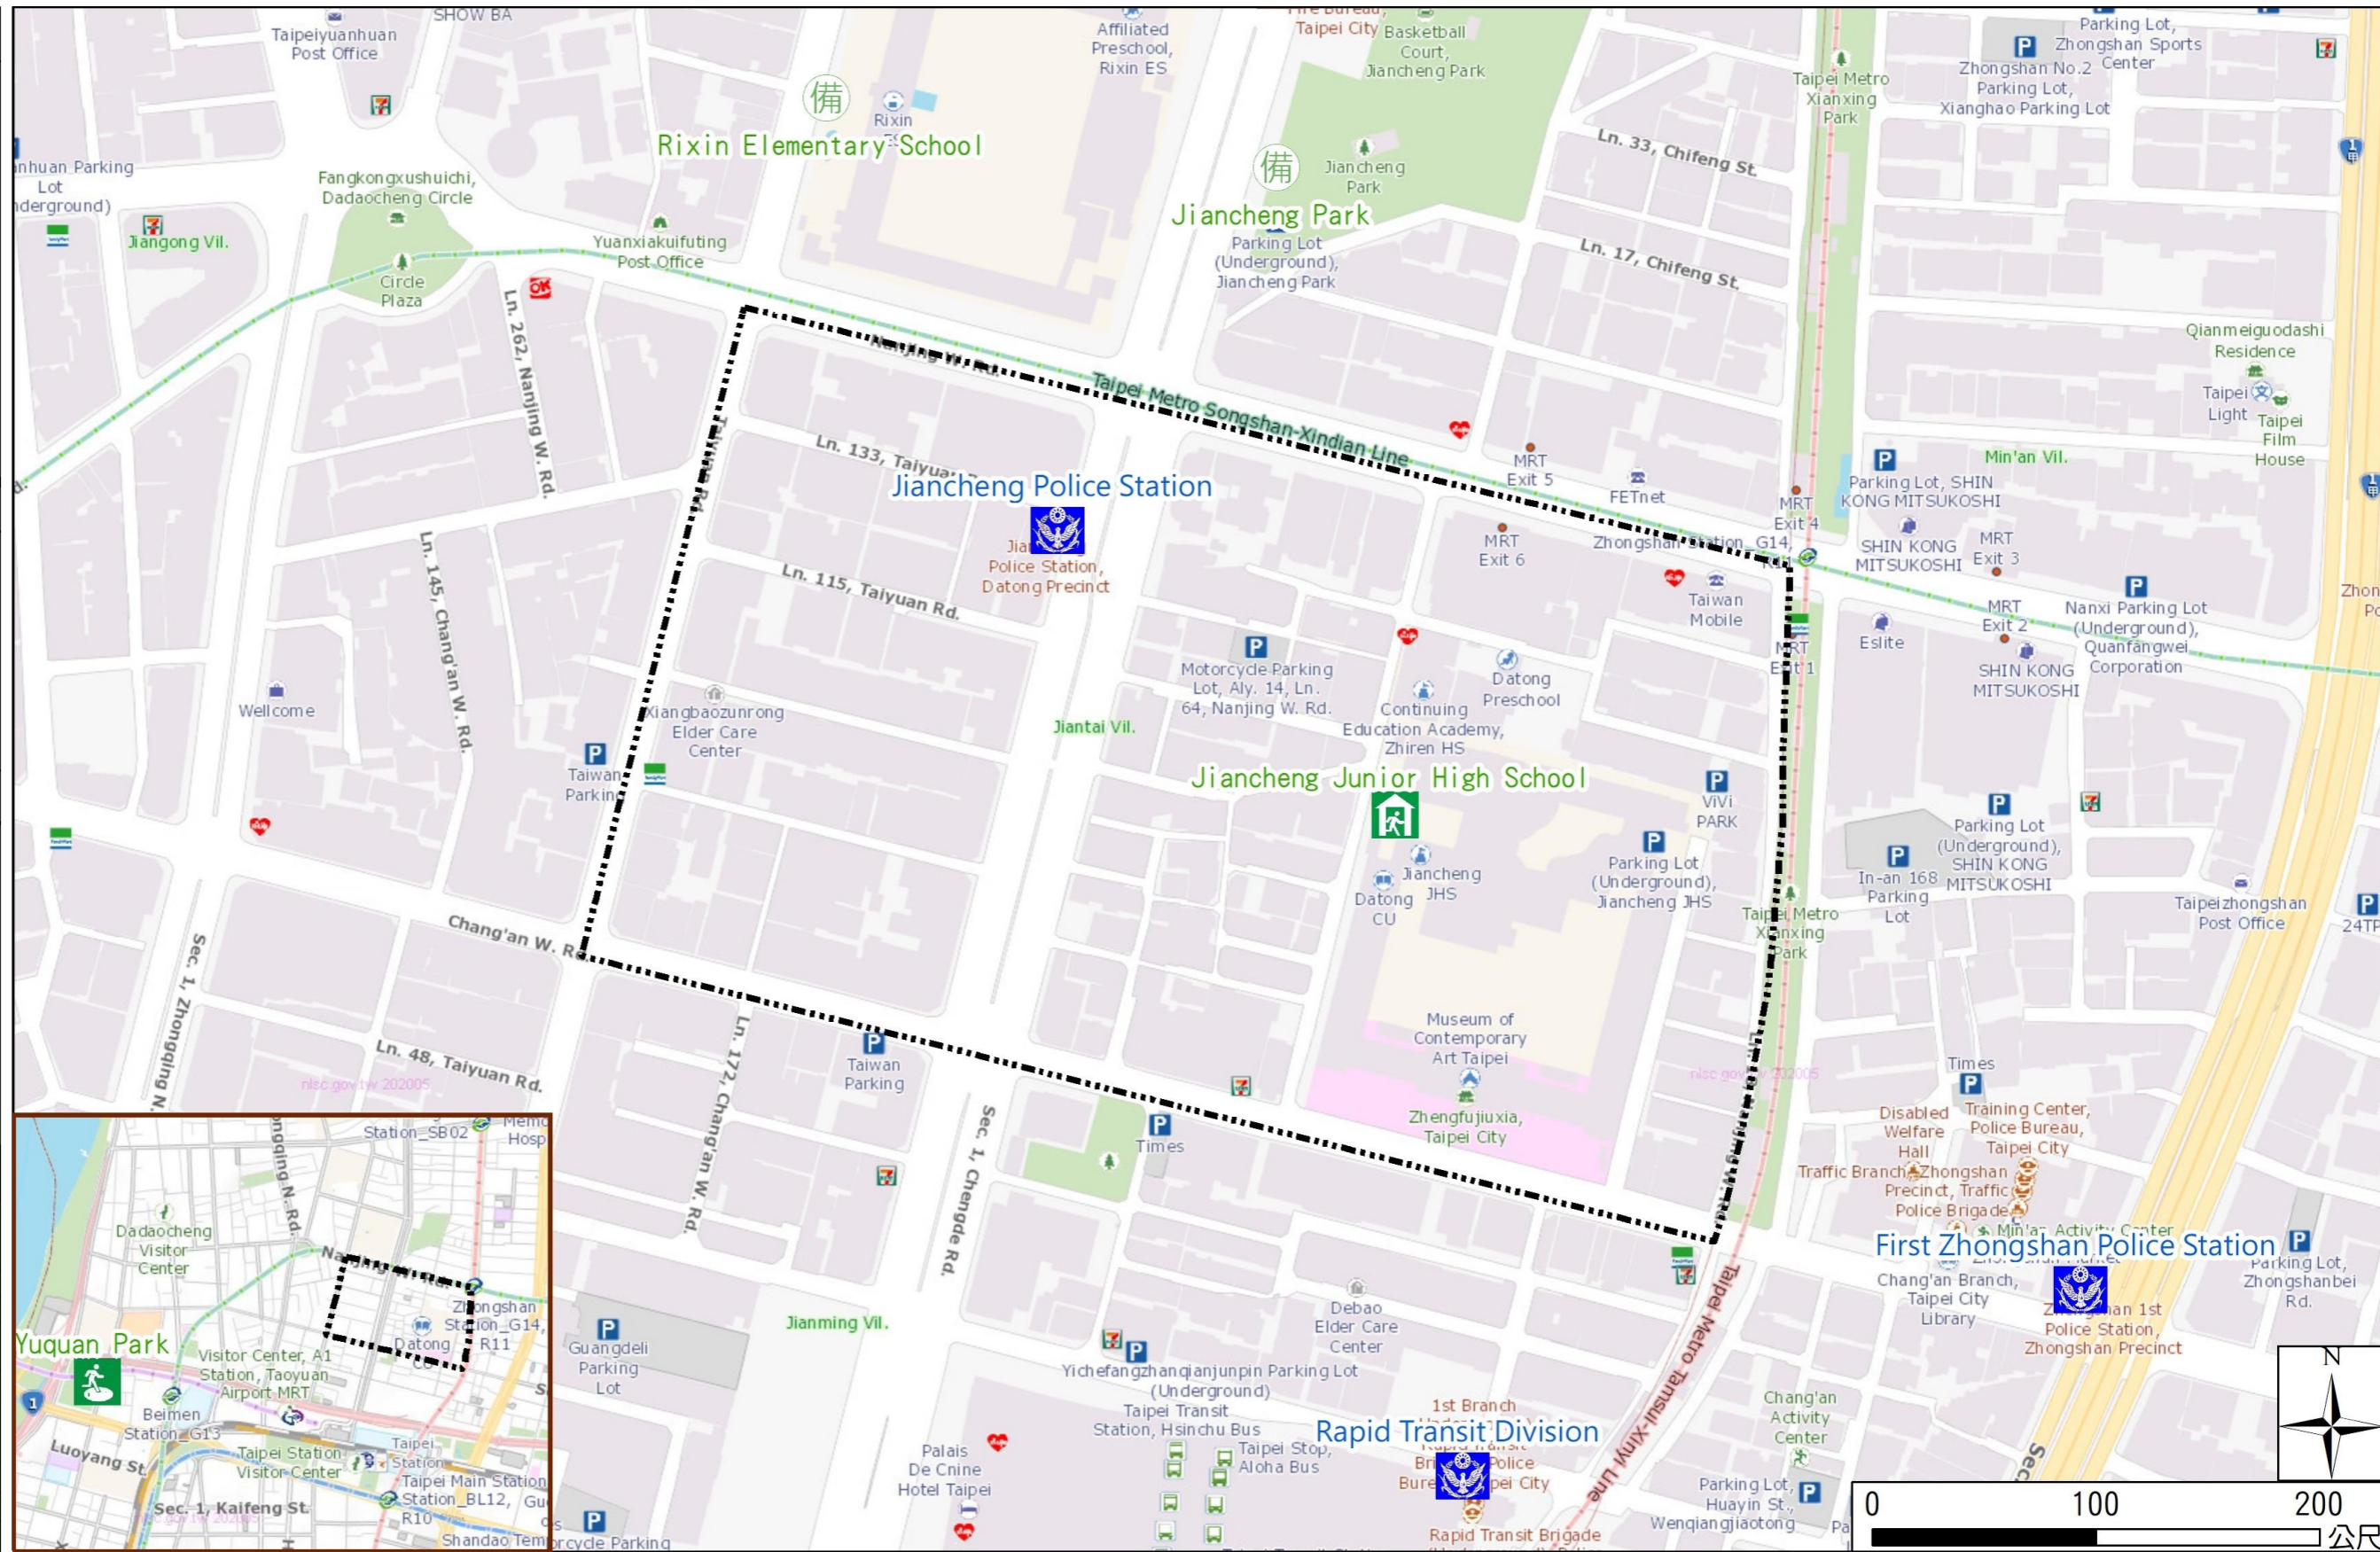

Disaster Prevention Information Website

[Taipei City Disaster Prevention Information Website](#)

Knowledge of disaster prevention

Flood: Vertical evacuation or preventive evacuation
Earthquake :

More disaster prevention knowledge :
[Taipei City Disaster Prevention Guide](#)

Evacuation Shelter

Name	Yuquan Park Applicable to earthquake situations
Address	No.28, Xining N. Rd.
Capacity	1993
Contact number	02-25850192
Name	Jiancheng Junior High School (School for Priority Shelter) Applicable to earthquake situations
Address	No.37-1, Chang'an W. Rd.
Capacity	119
Contact number	02-25587042#650
Name	Rixin Elementary School
Address	No.151, Taiyuan Rd.
Capacity	137
Contact number	02-25584819#312
Name	Jiancheng Park Applicable to earthquake situations
Address	No.35, Sec. 2, Chengde Rd.
Capacity	923
Contact number	02-25850192