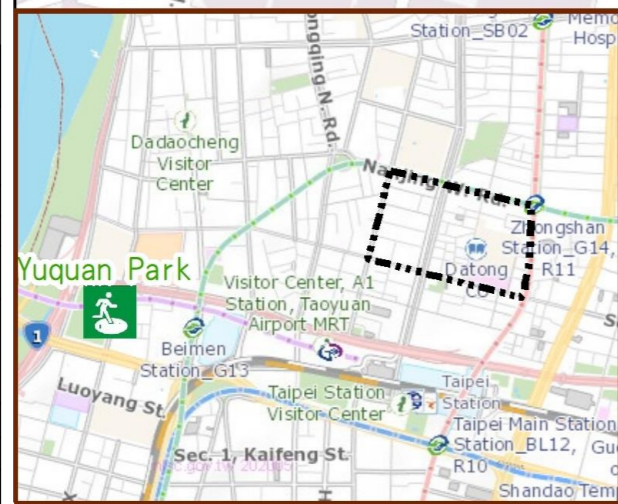

Evacuation Shelter

Name	Yuquan Park Applicable to earthquake situations
Address	No.28, Xining N. Rd.
Capacity	1993
Contact number	02-25850192
Name	Jiancheng Junior High School (School for Priority Shelter) Applicable to earthquake situations
Address	No.37-1, Chang'an W. Rd.
Capacity	119
Contact number	02-25587042#650
Name	Rixin Elementary School
Address	No.151, Taiyuan Rd.
Capacity	137
Contact number	02-25584819#312
Name	Jiancheng Park Applicable to earthquake situations
Address	No.35, Sec. 2, Chengde Rd.
Capacity	923
Contact number	02-25850192