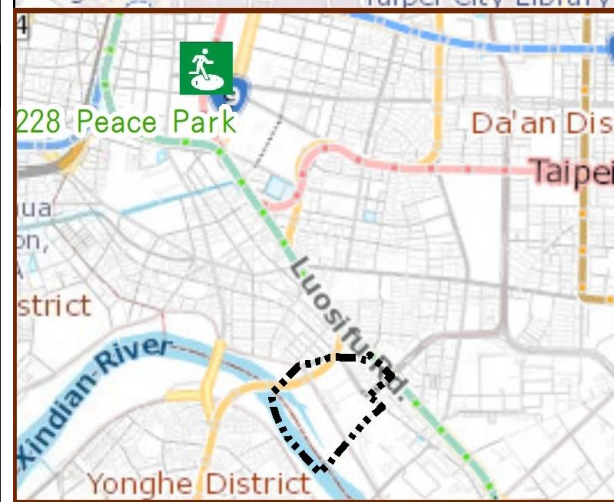

Evacuation Shelter

Name	228 Peace Park Applicable to earthquake situations
Address	No.3, Ketagalan Blvd.
Capacity	5424
Contact number	02-23032451
Name	Yingqiao Junior High School (School for Priority Shelter) Applicable to flood situations
Address	No.4, Sec. 3, Tingzhou Rd.
Capacity	52
Contact number	02-23688667#230
Name	Heti Elementary School
Address	No.180, Sec. 2, Tingzhou Rd.
Capacity	72
Contact number	02-23677144#831
Name	Yingqiao Elementary School
Address	No.29, Zhao'an St.,
Capacity	303
Contact number	02-23054620#108