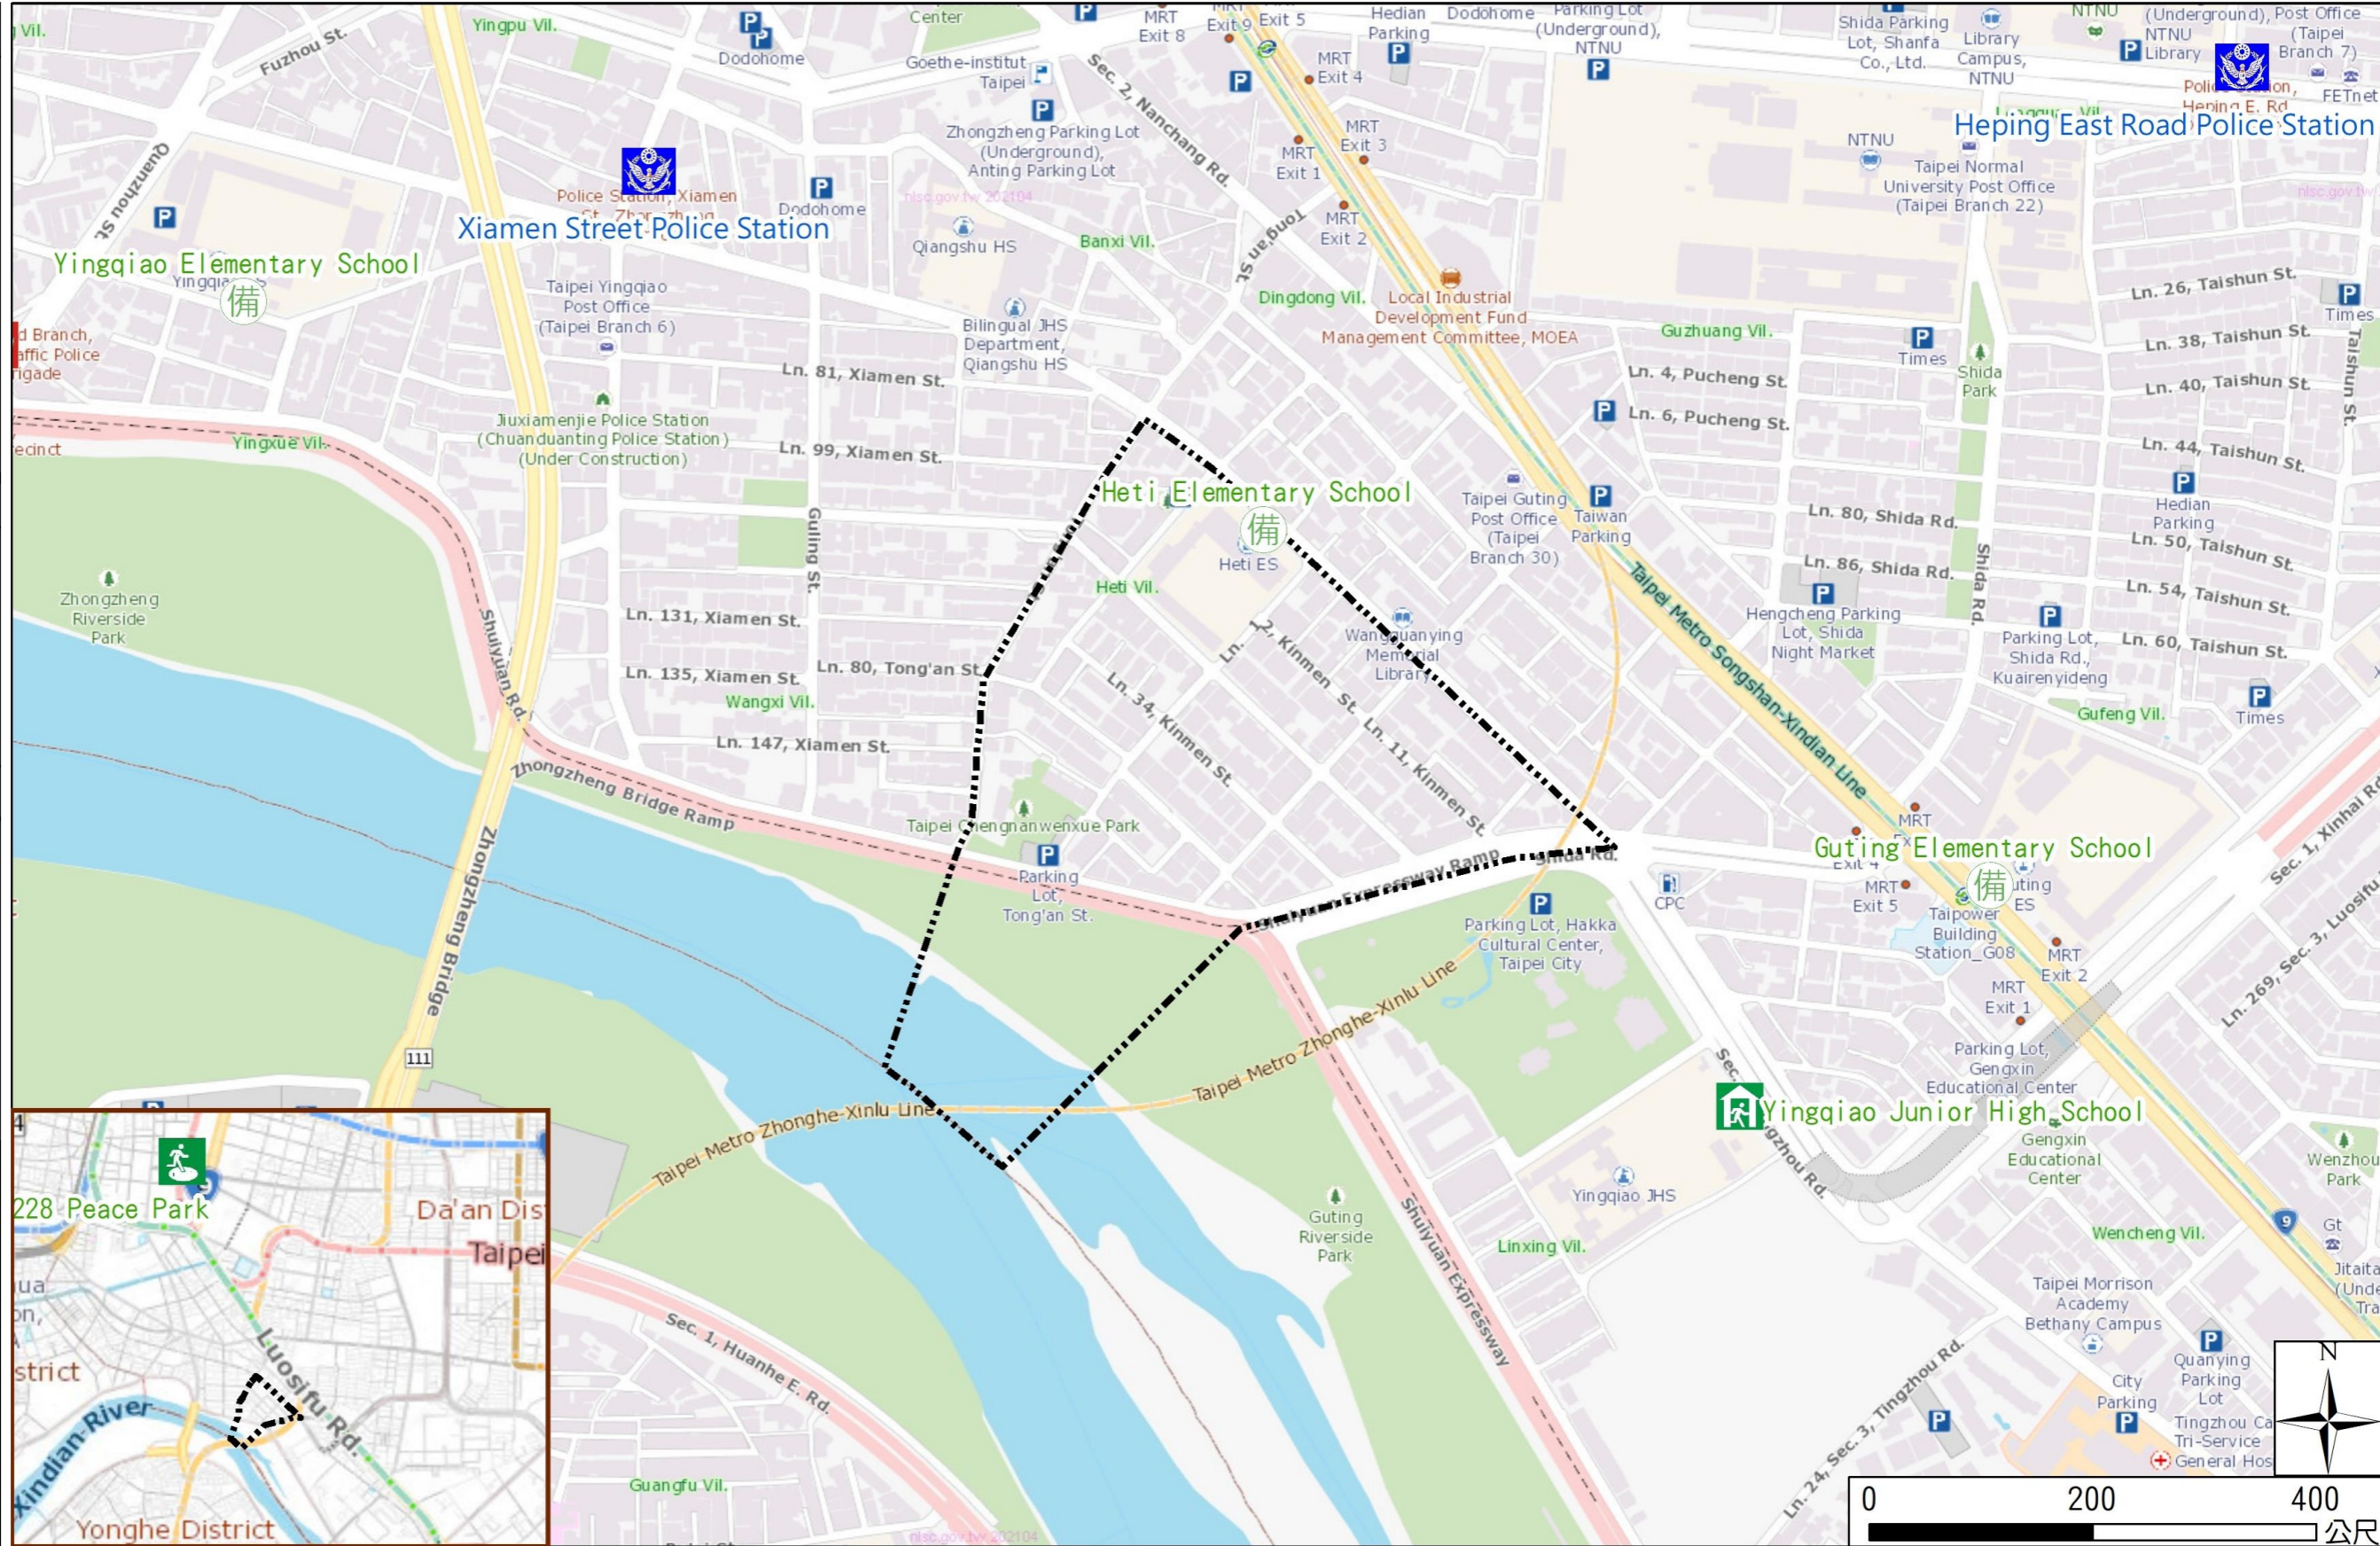

Heti Vil., Zhongzheng Dist., Taipei City Evacuation Map

Disaster notification Unit

Taipei Citizen Hotline : 1999
Fire Department Tel. : 119
Police Department Tel. : 110
EOC of Zhongzheng Dist.
Non-emergency number : 02-23416721
Emergency number : 02-66179590
Officer
Mobile : 0978-865730
Note: Please call this District's EOC to ensure that the evacuation shelter is open

Disaster Prevention Information Website

Taipei City Disaster Prevention Information Website

Knowledge of disaster prevention

Flood: Vertical evacuation or preventive evacuation
Earthquake :

More disaster prevention knowledge :
Taipei City Disaster Prevention Guide

Evacuation Shelter

Name	228 Peace Park Applicable to earthquake situations
Address	No.3, Ketagalan Blvd.
Capacity	5424
Contact number	02-23032451
Name	Yingqiao Junior High School (School for Priority Shelter) Applicable to flood situations
Address	No.4, Sec. 3, Tingzhou Rd.
Capacity	52
Contact number	02-23688667#230
Name	Heti Elementary School
Address	No.180, Sec. 2, Tingzhou Rd.
Capacity	72
Contact number	02-23677144#831
Name	Yingqiao Elementary School
Address	No.29, Zhao' an St.
Capacity	303
Contact number	02-23054620#108

圖例	里界 Village Boundary	避難收容處所 Evacuation Shelter	防救災單位 Disaster Rescue Resources	重要地標 Landmark
	里界 Village Boundary	室內避難收容處所(優先安置學校) Indoor Evacuation Shelter (School for Priority Shelter) 室外避難收容處所(防災公園) Outdoor Evacuation Shelter (Disaster Prevention Park) 避難收容處所(備用) Evacuation Shelter (Backup)	警察單位 Police Department 消防單位 Fire Department 急救責任醫院 Designated Hospital (Emergency Medical Treatment)	直升機起降場 Helicopter Pad 重要地標 Landmark