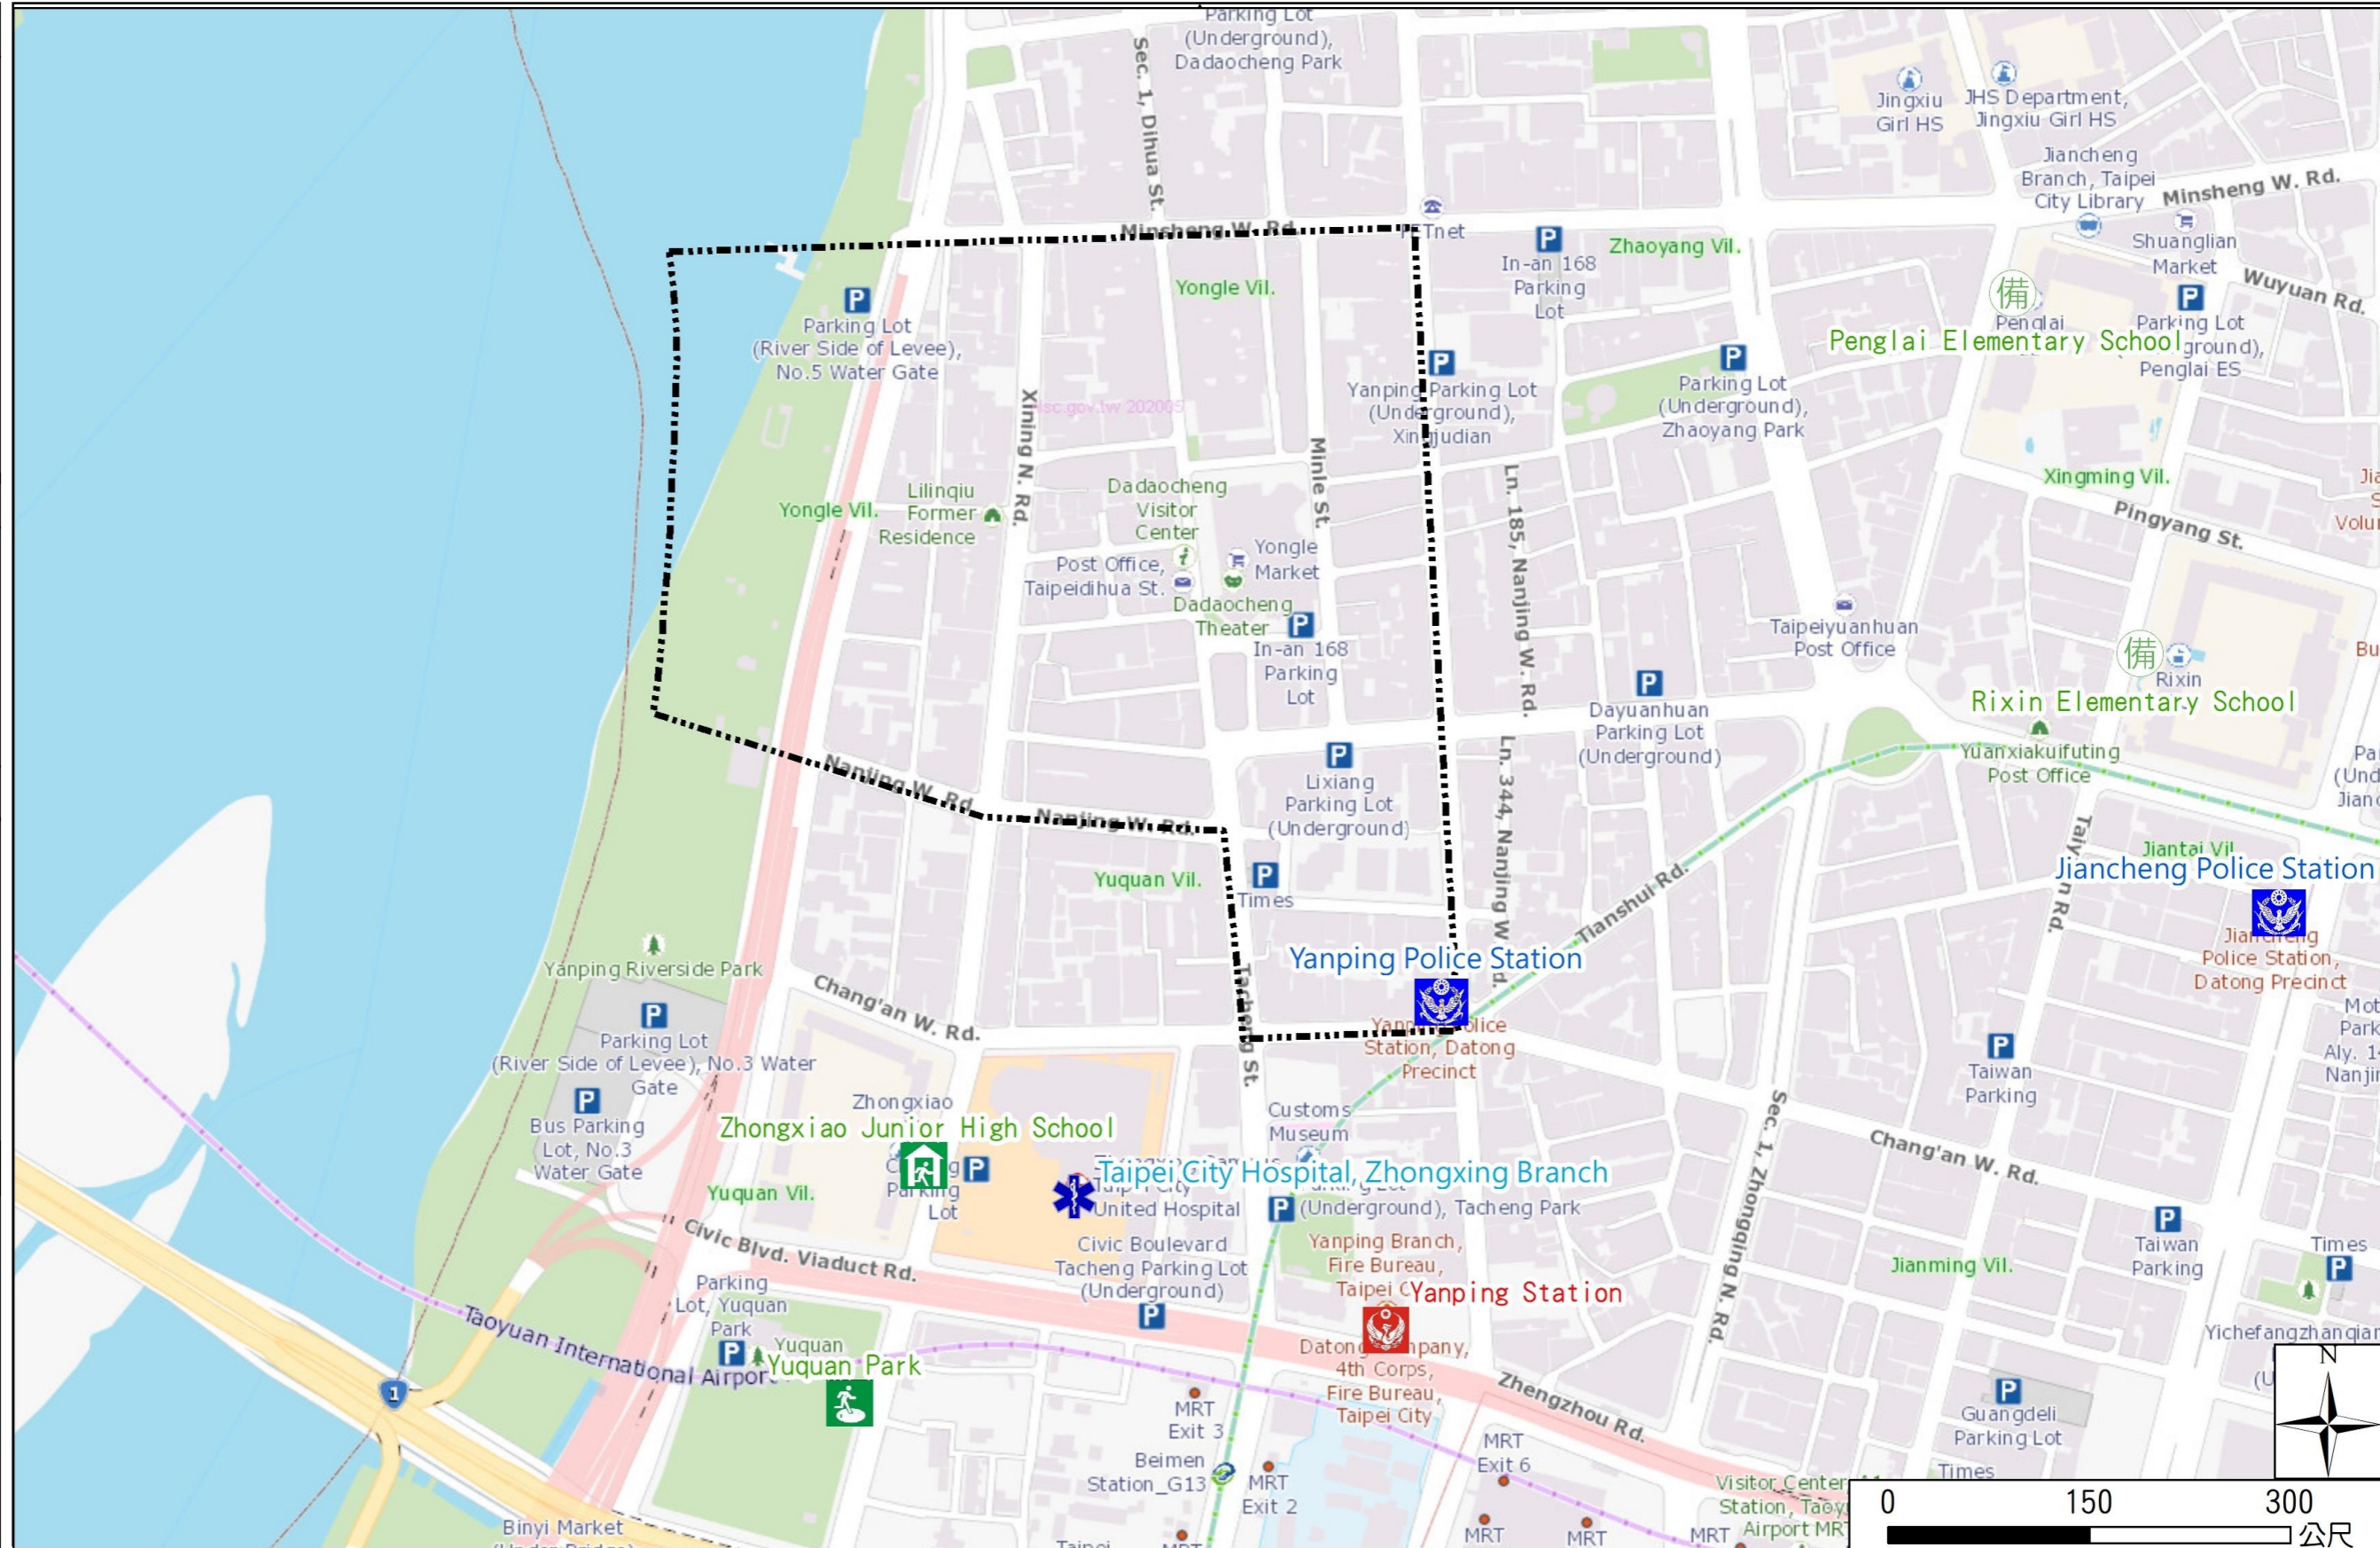

Yongle Vil., Datong Dist., Taipei City Evacuation Map

Disaster notification Unit

Taipei Citizen Hotline : 1999
Fire Department Tel. : 119
Police Department Tel. : 110
EOC of Datong Dist.
Non-emergency number : 02-25975323
Emergency number : 02-66080119
Officer
Mobile : 0988-179706
Note: Please call this District's EOC to ensure that the evacuation shelter is open

Disaster Prevention Information Website

[Taipei City Disaster Prevention Information Website](#)

Knowledge of disaster prevention

Flood: Vertical evacuation or preventive evacuation
Earthquake :

More disaster prevention knowledge :

[Taipei City Disaster Prevention Guide](#)

Evacuation Shelter

Name	Yuquan Park Applicable to earthquake situations
Address	No.28, Xining N. Rd.
Capacity	1993
Contact number	02-25850192
Name	Zhongxiao Junior High School (School for Priority Shelter) Applicable to earthquake situations
Address	No.32, Xining N. Rd.
Capacity	131
Contact number	02-25524890#71
Name	Penglai Elementary School
Address	No.35, Ningxia Rd
Capacity	104
Contact number	25569835#500
Name	Rixin Elementary School
Address	RdNo.151, Taiyuan
Capacity	137
Contact number	0225584819#313

圖例	里界 Village Boundary	避難收容處所 Evacuation Shelter	防救災單位 Disaster Rescue Resources	重要地標 Landmark
	里界 Village Boundary	室內避難收容處所(優先安置學校) Indoor Evacuation Shelter (School for Priority Shelter) 室外避難收容處所(防災公園) Outdoor Evacuation Shelter (Disaster Prevention Park) 避難收容處所(備用) Evacuation Shelter (Backup)	警察單位 Police Department 消防單位 Fire Department 急救責任醫院 Designated Hospital (Emergency Medical Treatment)	直升機起降場 Helicopter Pad 重要地標 Landmark