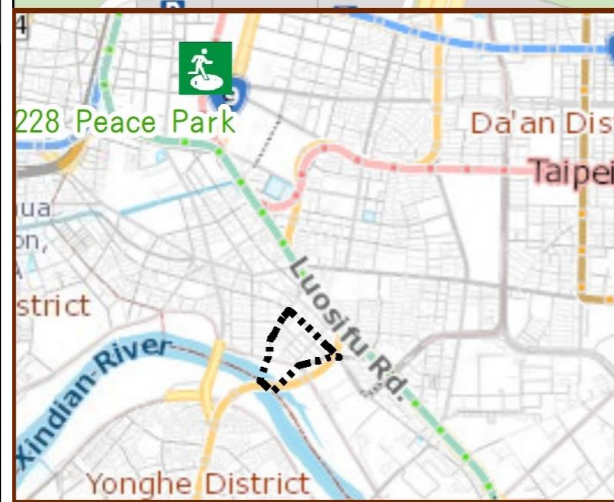

## Evacuation Shelter

Name	228 Peace Park Applicable to earthquake situations
Address	No.3, Ketagalan Blvd.
Capacity	5424
Contact number	02-23032451
Name	Yingqiao Junior High School (School for Priority Shelter) Applicable to flood situations
Address	No.4, Sec. 3, Tingzhou Rd.
Capacity	52
Contact number	02-23688667#230
Name	Heti Elementary School
Address	No.180, Sec. 2, Tingzhou Rd.
Capacity	72
Contact number	02-23677144#831
Name	Yingqiao Elementary School
Address	No.29, Zhao' an St.
Capacity	303
Contact number	02-23054620#108