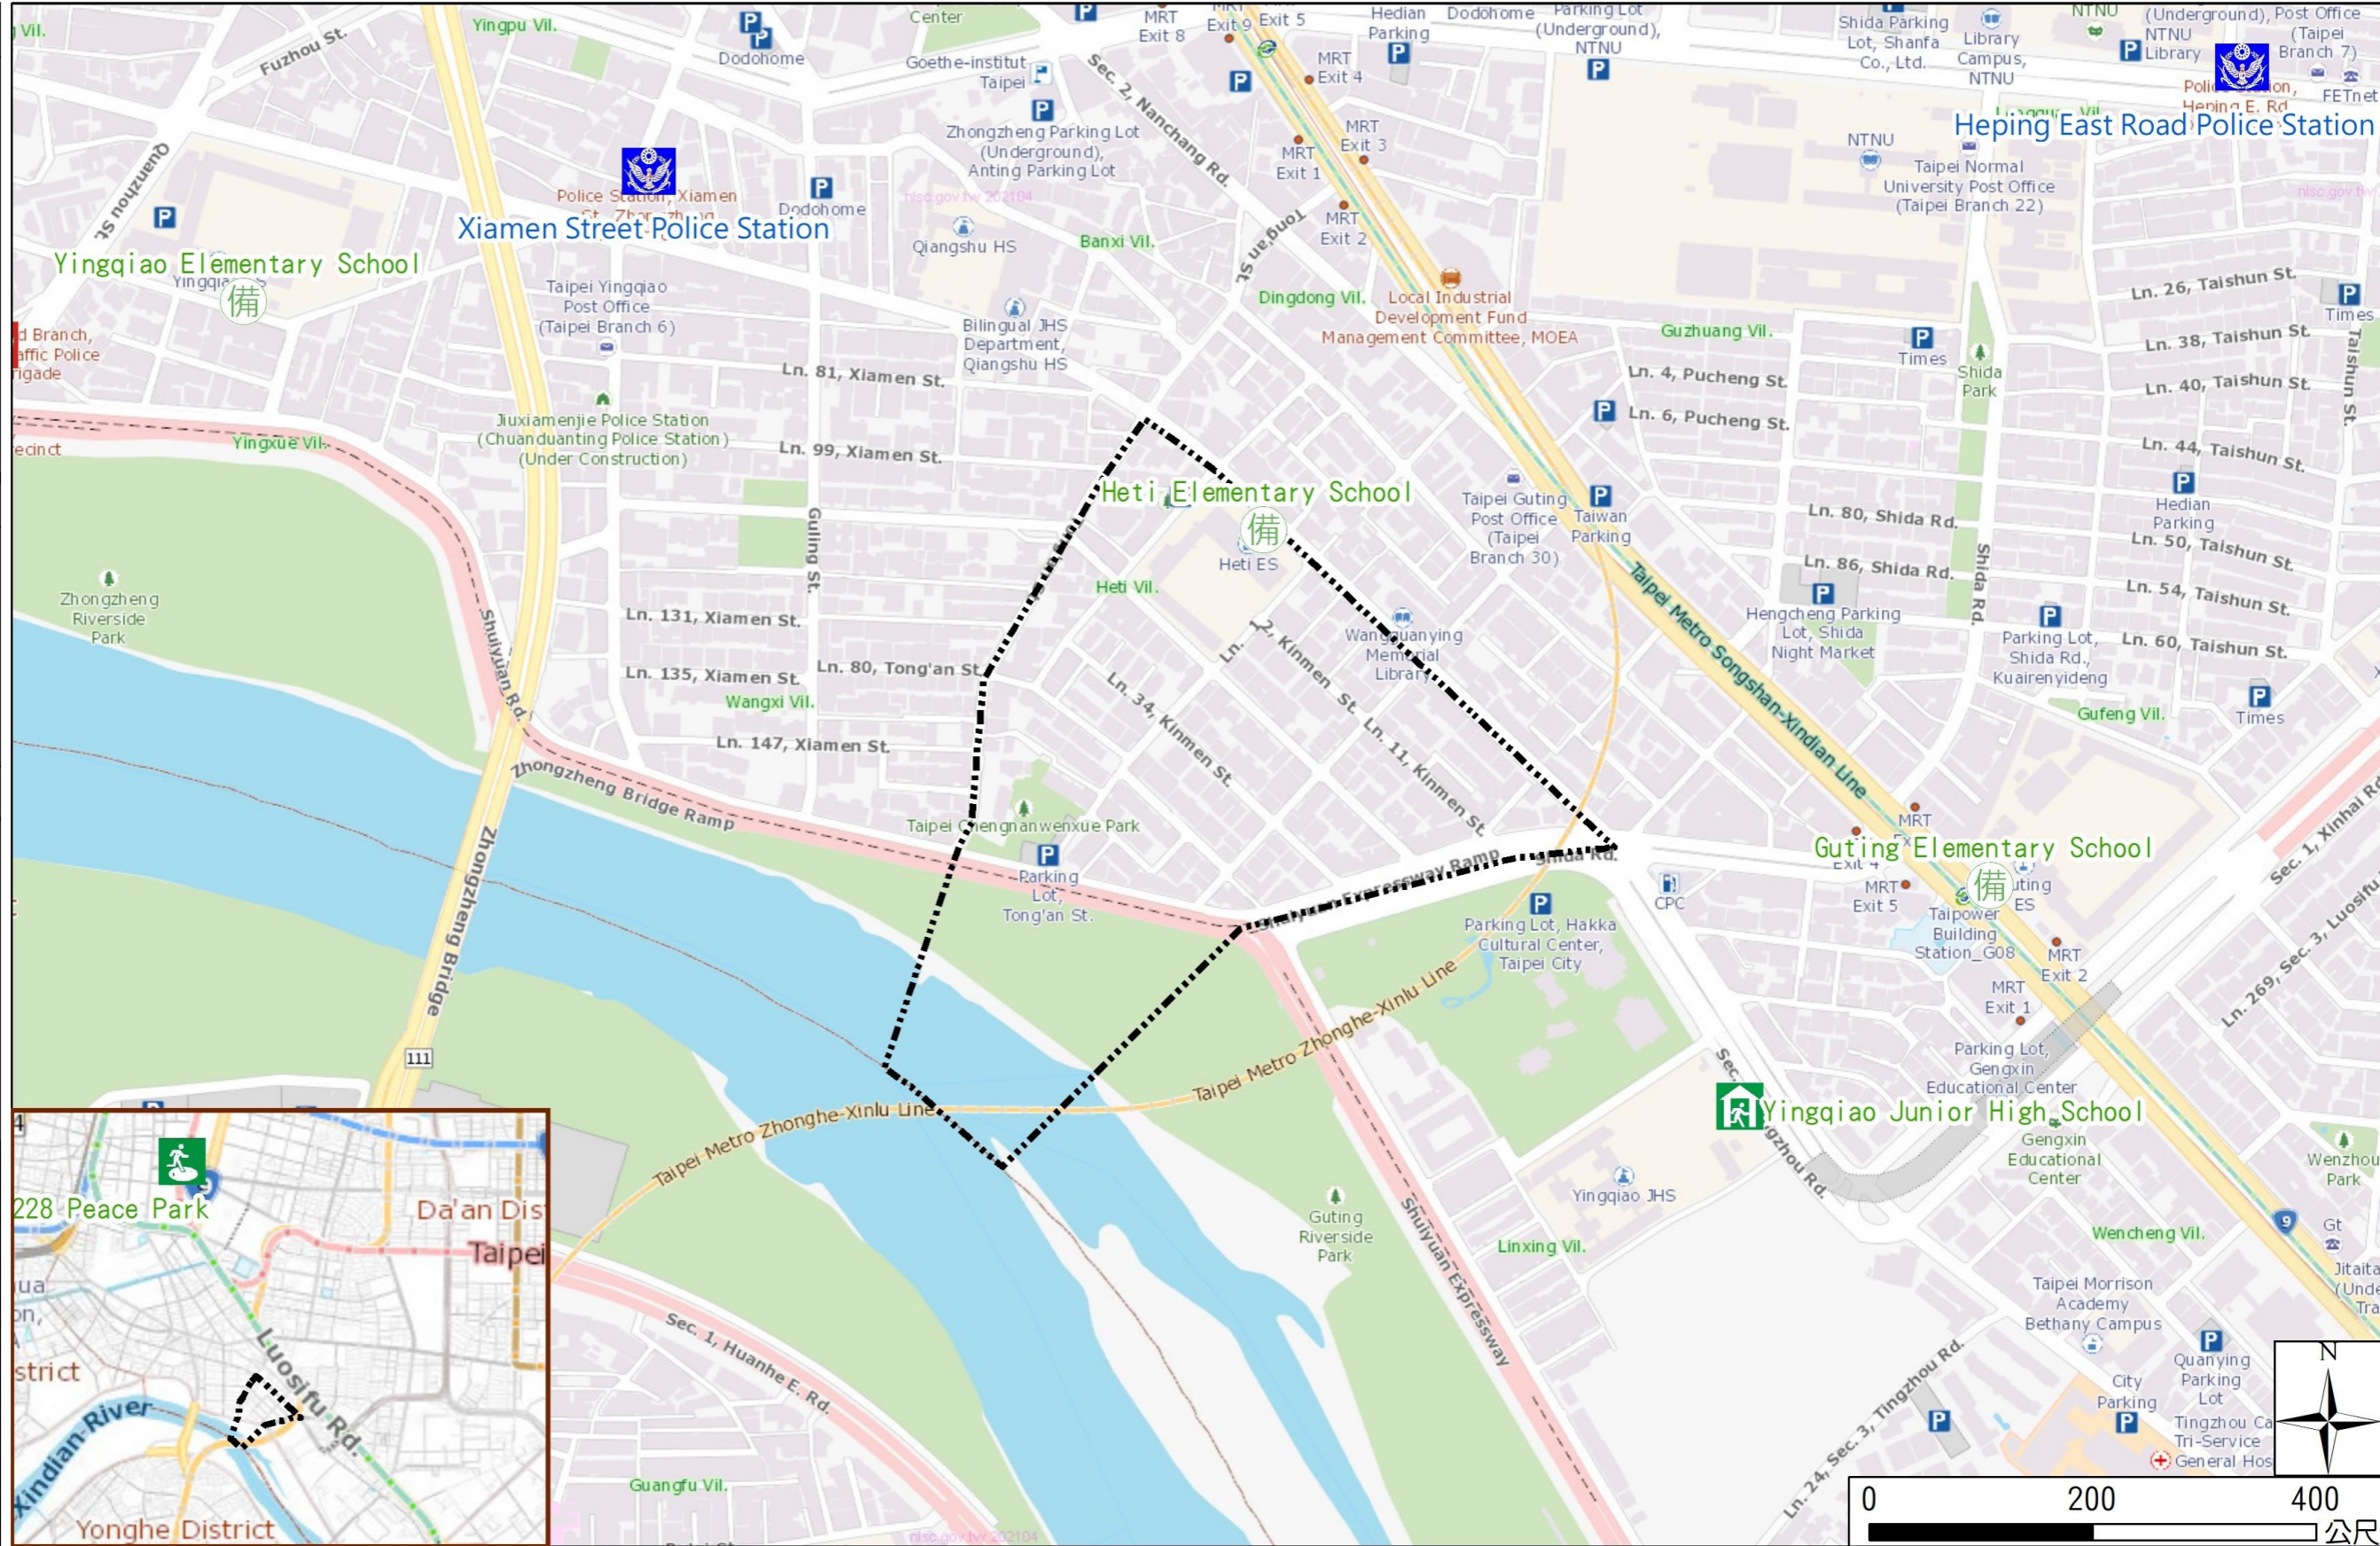

Heti Vil., Zhongzheng Dist., Taipei City Evacuation Map

Disaster notification Unit

Taipei Citizen Hotline : 1999
Fire Department Tel. : 119
Police Department Tel. : 110
EOC of Zhongzheng Dist.
Non-emergency number : 02-23416721
Emergency number : 02-66179590
Officer
Mobile : 0978-865730
Note: Please call this District's EOC to ensure that the evacuation shelter is open

Disaster Prevention Information Website

Taipei City Disaster Prevention Information Website

Knowledge of disaster prevention

Flood: Vertical evacuation or preventive evacuation
Earthquake :

More disaster prevention knowledge :
Taipei City Disaster Prevention Guide

Evacuation Shelter

Name	228 Peace Park Applicable to earthquake situations
Address	No.3, Ketagalan Blvd.
Capacity	5424
Contact number	02-23032451
Name	Yingqiao Junior High School (School for Priority Shelter) Applicable to flood situations
Address	No.4, Sec. 3, Tingzhou Rd.
Capacity	52
Contact number	02-23688667#230
Name	Heti Elementary School
Address	No.180, Sec. 2, Tingzhou Rd.
Capacity	72
Contact number	02-23677144#831
Name	Yingqiao Elementary School
Address	No.29, Zhao' an St.
Capacity	303
Contact number	02-23054620#108

	里界 Village Boundary	避難收容處所 Evacuation Shelter	防救災單位 Disaster Rescue Resources	重要地標 Landmark
圖例	里界 Village Boundary	室內避難收容處所(優先安置學校) Indoor Evacuation Shelter (School for Priority Shelter)	警察單位 Police Department	直升機起降場 Helicopter Pad
		室外避難收容處所(防災公園) Outdoor Evacuation Shelter (Disaster Prevention Park)	消防單位 Fire Department	重要地標 Landmark
		避難收容處所(備用) Evacuation Shelter (Backup)	急救責任醫院 Designated Hospital (Emergency Medical Treatment)