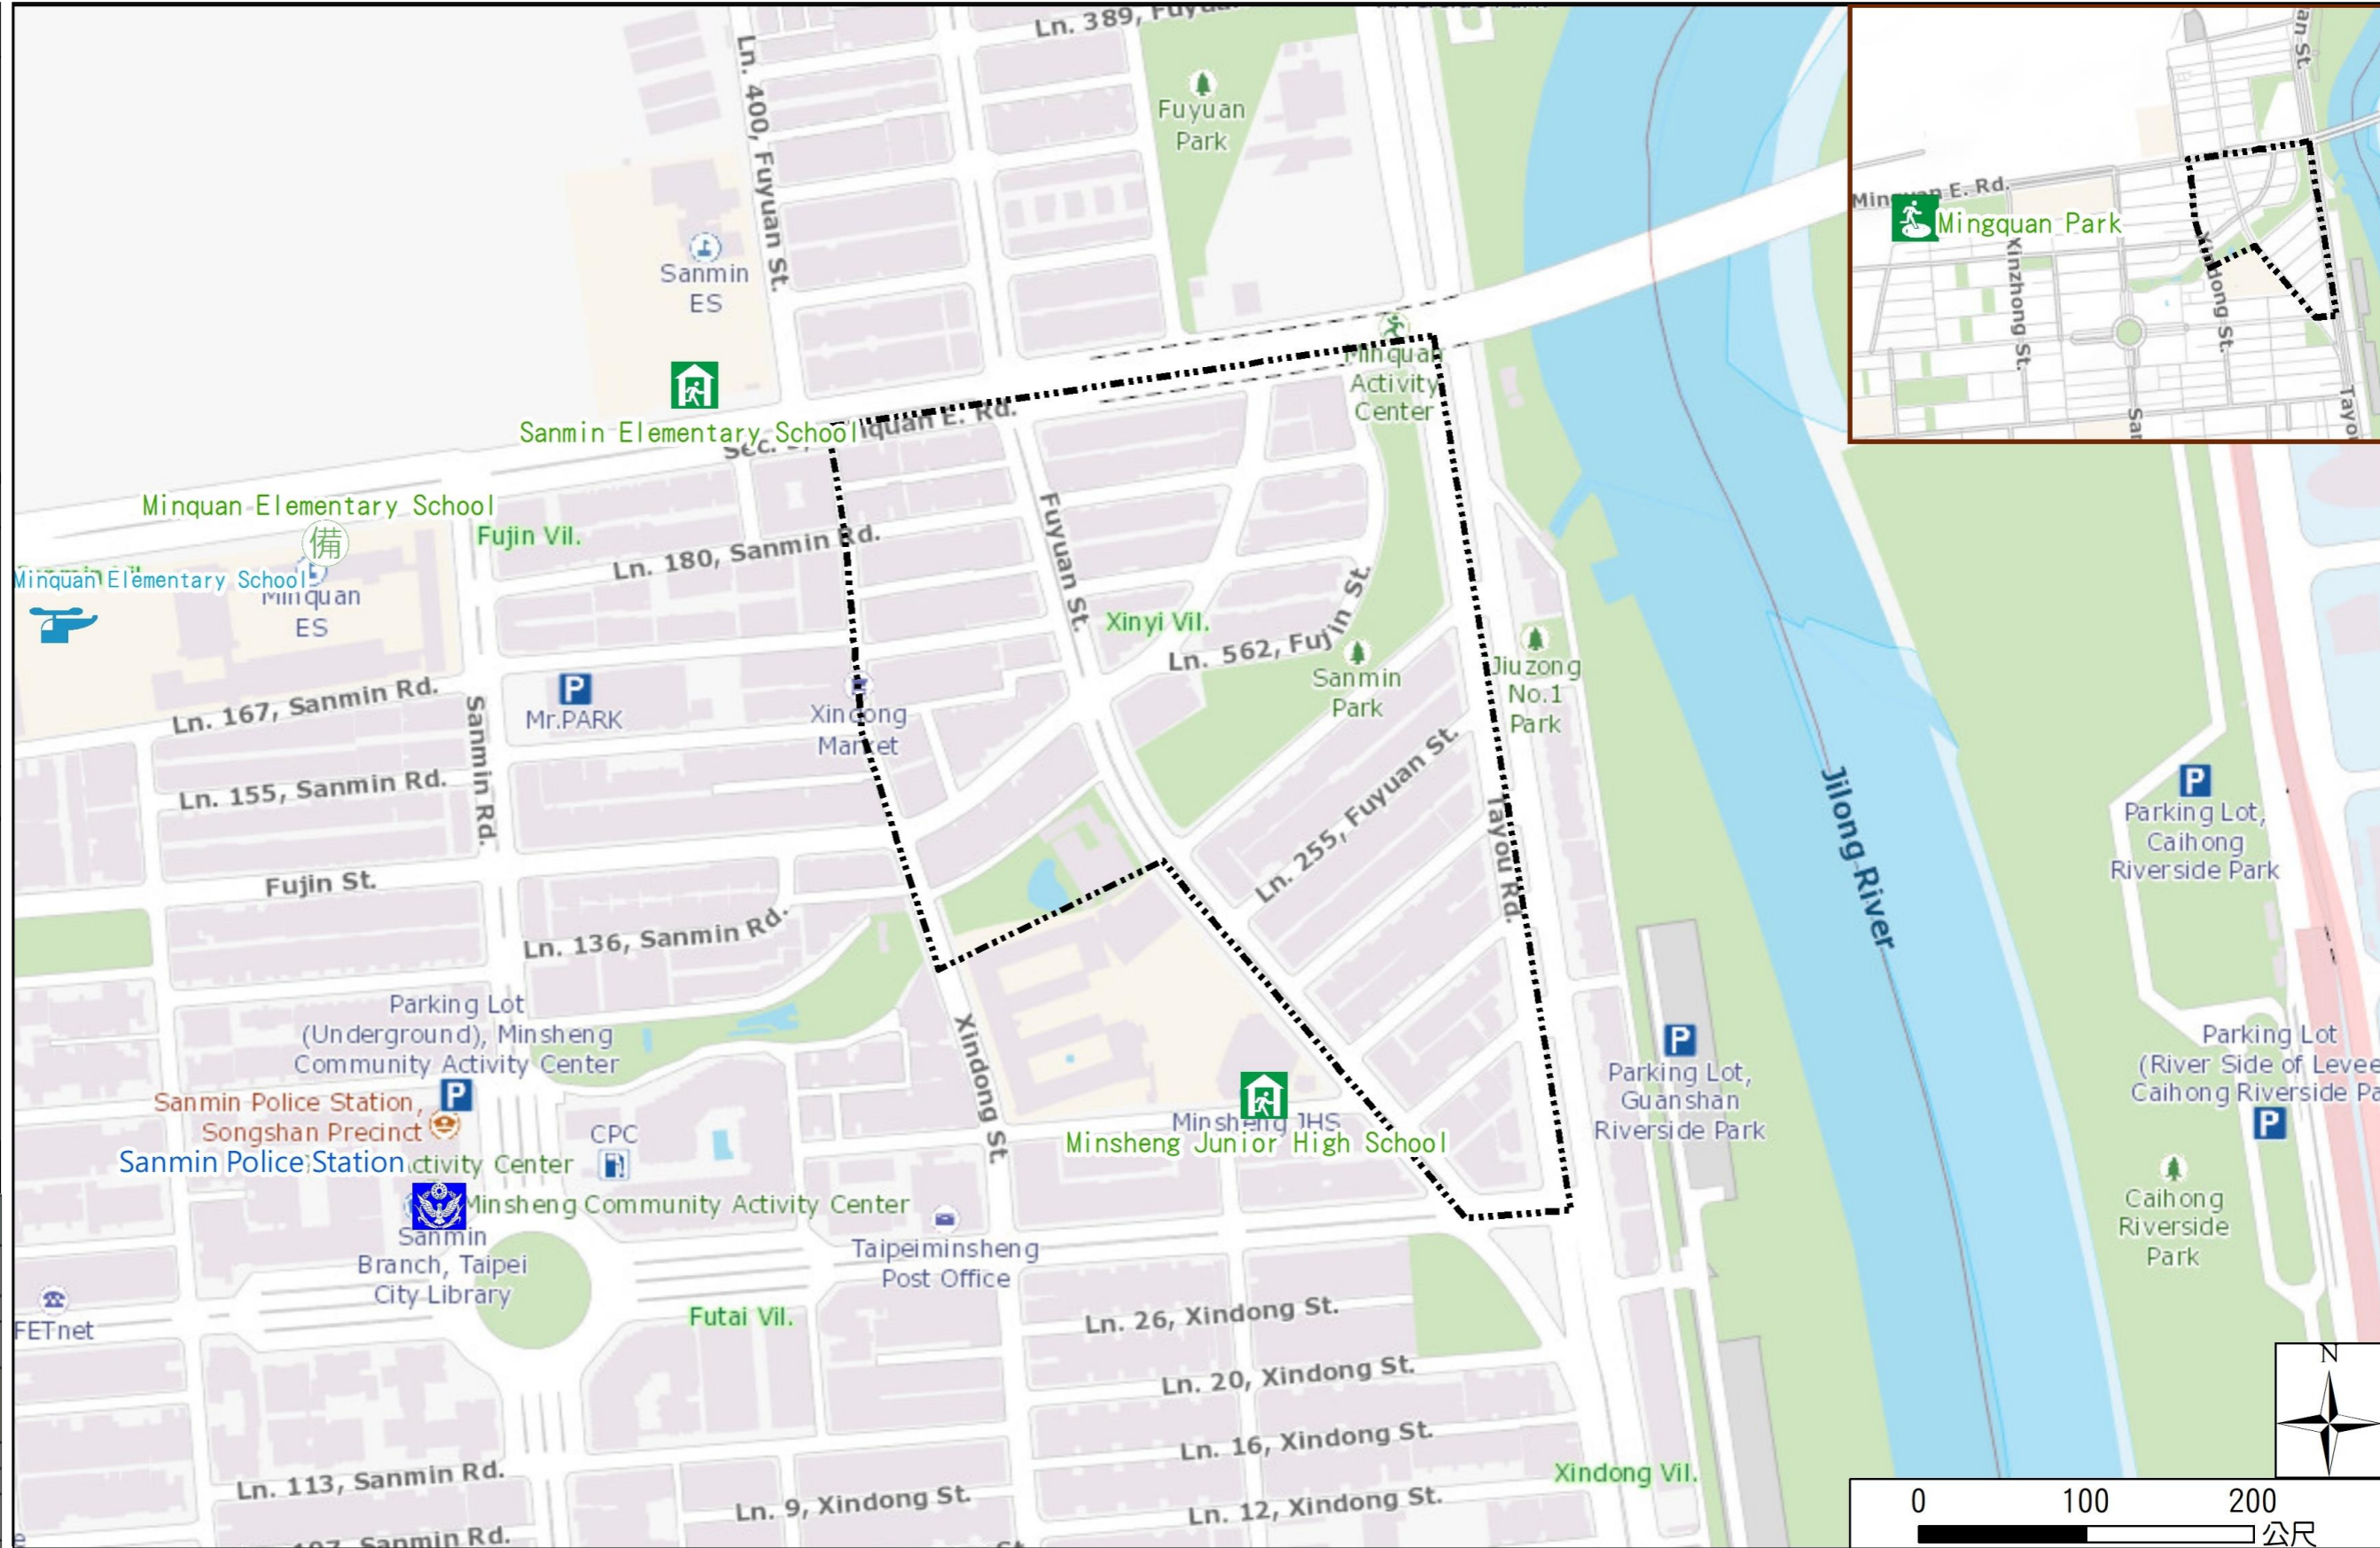

Xinyi Vil., Songshan Dist., Taipei City Evacuation Map

Disaster notification Unit

Taipei Citizen Hotline : 1999
Fire Department Tel. : 119
Police Department Tel. : 110
EOC of Songshan Dist.
Non-emergency number : 02-87878787
Emergency number : 02-66150119
Officer
Mobile : 0988-179566
Note: Please call this District's EOC to ensure that the evacuation shelter is open

Disaster Prevention Information Website

Taipei City Disaster Prevention Information Website

Knowledge of disaster prevention

Flood: Vertical evacuation or preventive evacuation
Earthquake :

More disaster prevention knowledge :
Taipei City Disaster Prevention Guide

Evacuation Shelter

Name	Mingquan Park Applicable to earthquake situations
Address	Intersection of Sec. 4, Minquan E. Rd. and Xinzhong St.
Capacity	2465
Contact number	02-25850192
Name	Minsheng Junior High School (School for Priority Shelter) Applicable to earthquake situations
Address	No.1, Ln. 30, Xindong St.
Capacity	161
Contact number	02-27653433#300
Name	Sanmin Elementary School (School for Priority Shelter) Applicable to earthquake situations
Address	No.1, Sec. 5, Minquan E. Rd.
Capacity	140
Contact number	02-27646080#231
Name	Minsheng Park
Address	Aly. 4~8, Ln. 36, Sec. 5, Minsheng E. Rd.
Capacity	1554
Contact number	02-25850192

圖例

里界 Village Boundary	避難收容處所 Evacuation Shelter	防救災單位 Disaster Rescue Resources	重要地標 Landmark
里界 Village Boundary	室內避難收容處所(優先安置學校) Indoor Evacuation Shelter (School for Priority Shelter) 室外避難收容處所(防災公園) Outdoor Evacuation Shelter (Disaster Prevention Park) 避難收容處所(備用) Evacuation Shelter (Backup)	警察單位 Police Department 消防單位 Fire Department 急救責任醫院 Designated Hospital (Emergency Medical Treatment)	重要地標 Landmark