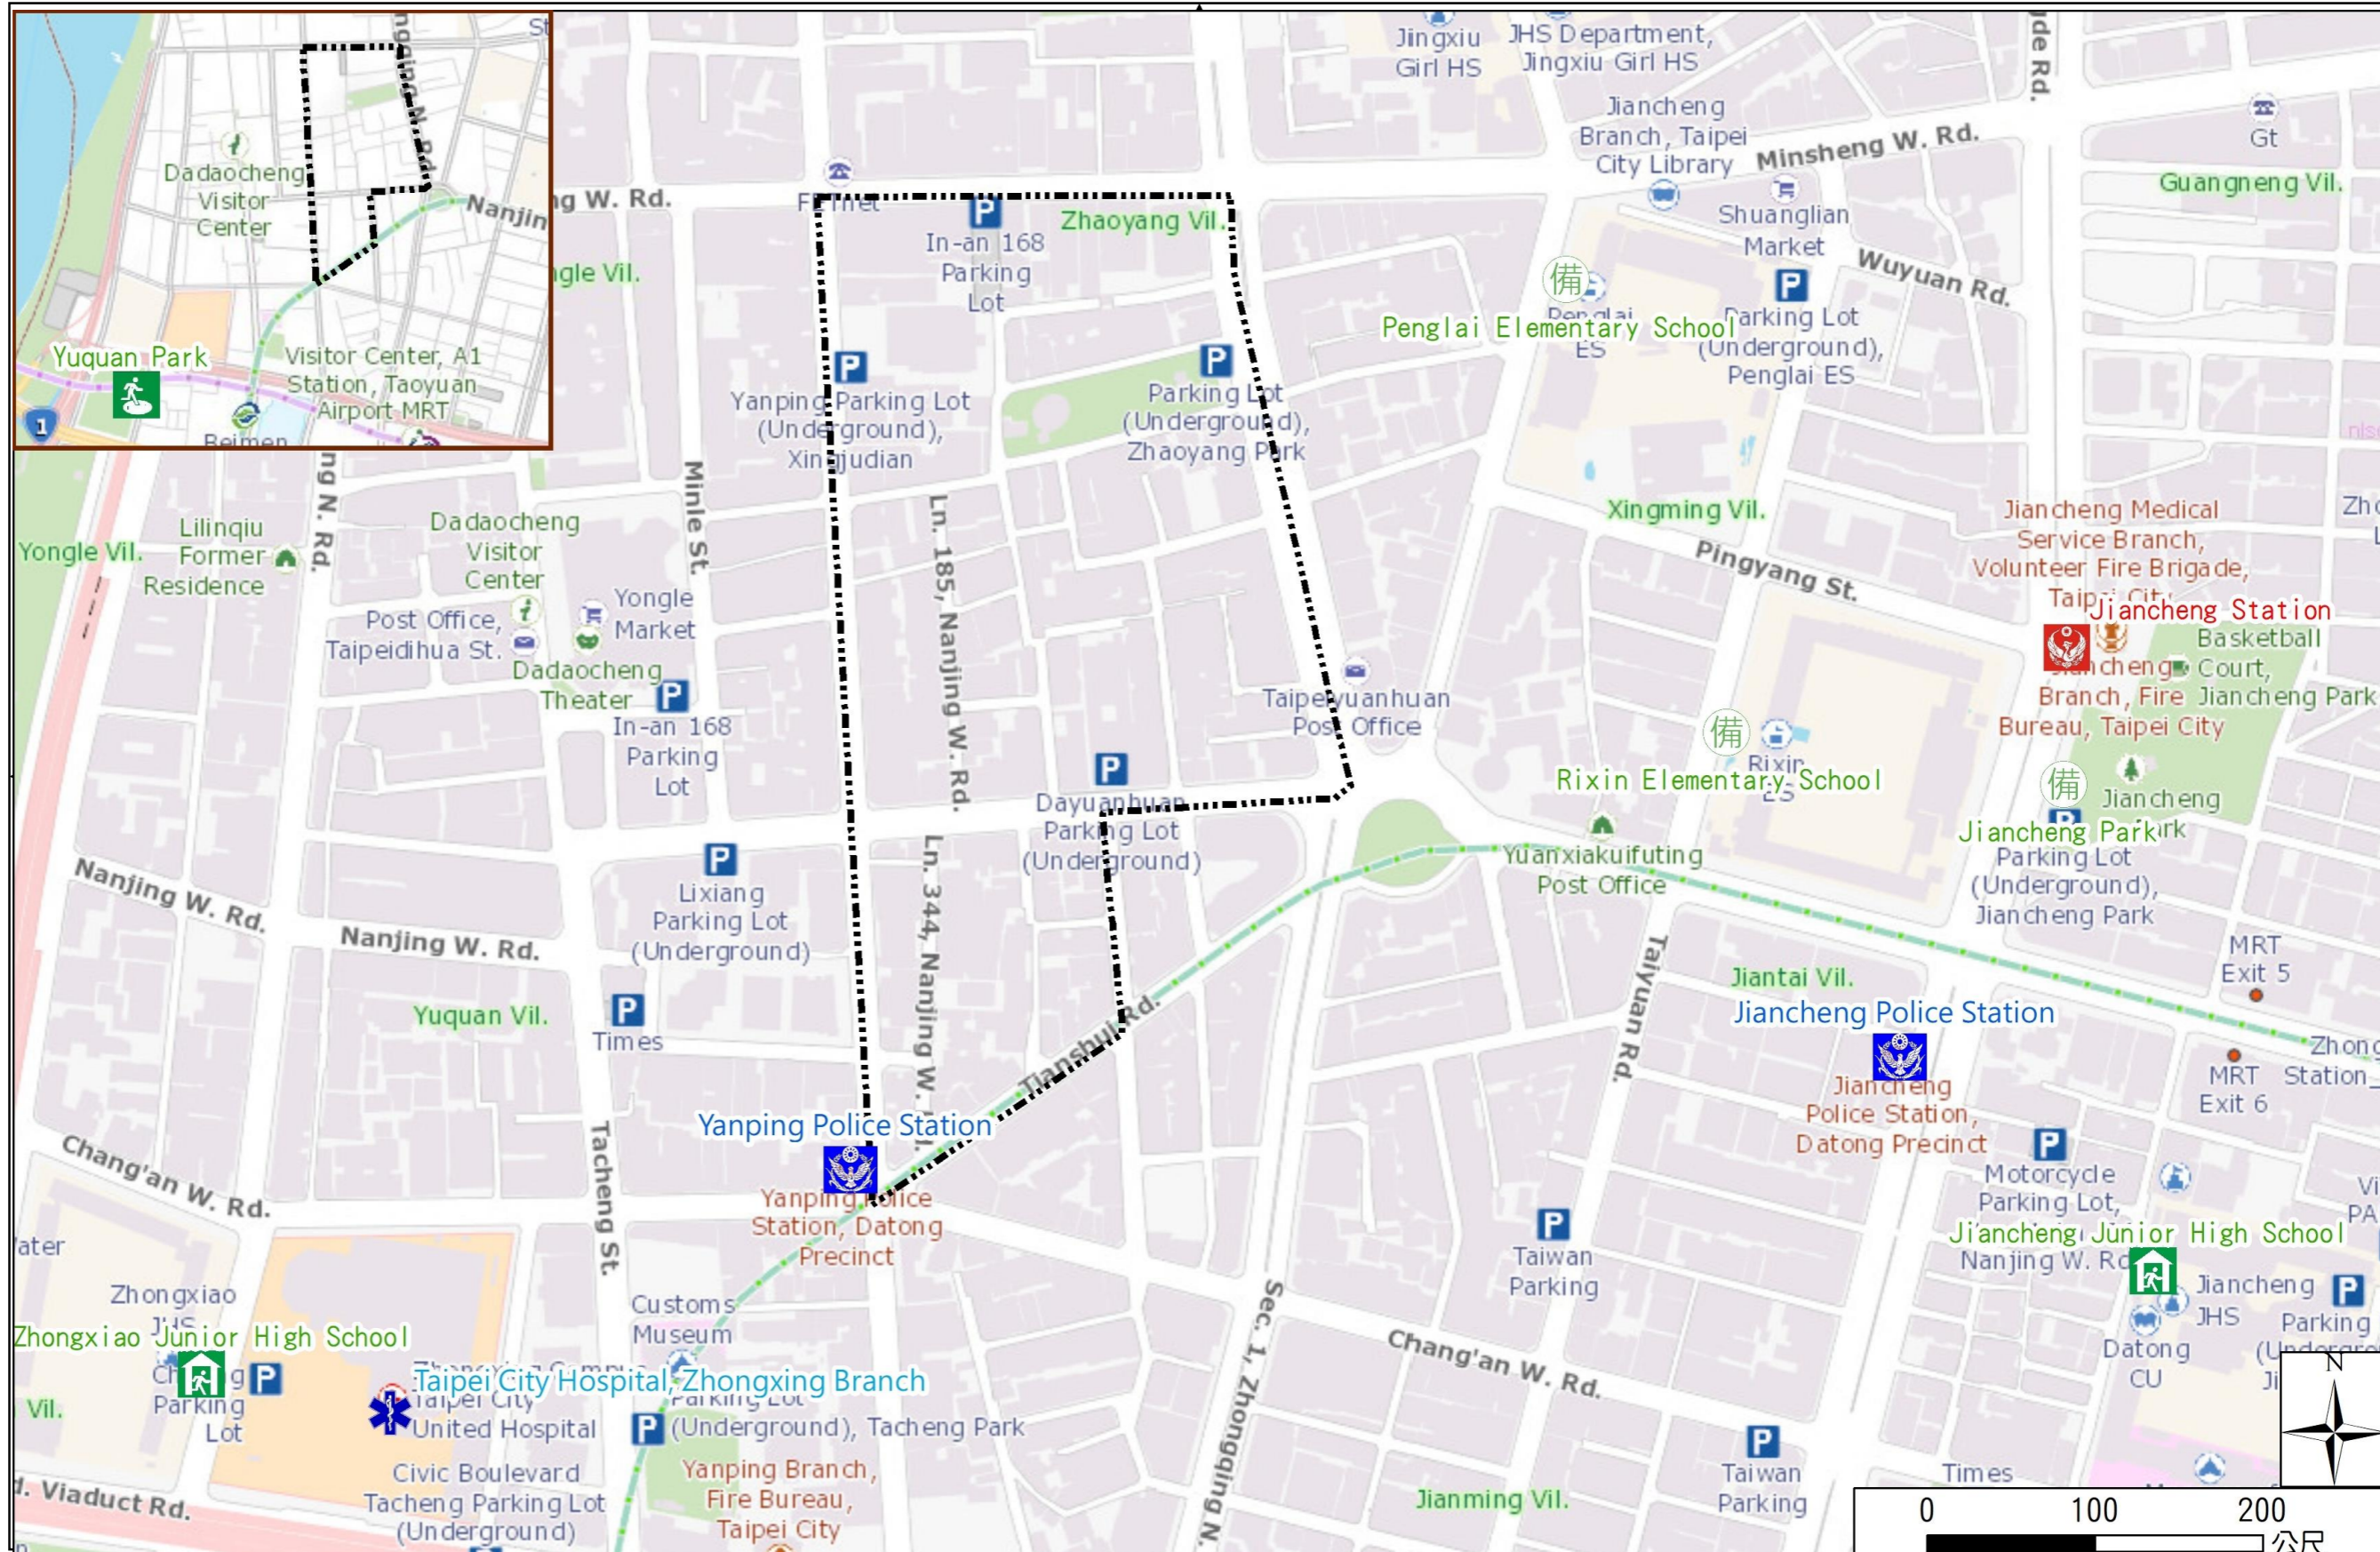

Chauyang Vil., Datong Dist., Taipei City Evacuation Map

Disaster notification Unit

Taipei Citizen Hotline : 1999
 Fire Department Tel. : 119
 Police Department Tel. : 110
 EOC of Datong Dist.
 Non-emergency number : 02-25975323
 Emergency number : 02-66080119
 Officer
 Mobile : 0988-179703
 Note: Please call this District's EOC to ensure that the evacuation shelter is open

Disaster Prevention Information Website

Taipei City Disaster Prevention Information Website

Knowledge of disaster prevention

Flood: Vertical evacuation or preventive evacuation
 Earthquake :

More disaster prevention knowledge :
 Taipei City Disaster Prevention Guide

Evacuation Shelter

Name	Yuquan Park Applicable to earthquake situations
Address	No.28, Xining N. Rd.
Capacity	1993
Contact number	02-25850192
Name	Zhongxiao Junior High School (School for Priority Shelter) Applicable to earthquake situations
Address	No.32, Xining N. Rd.
Capacity	131
Contact number	02-25524890#71
Name	Penglai Elementary School
Address	No.35, Ningxia Rd
Capacity	104
Contact number	25569835#500
Name	Rixin Elementary School
Address	RdNo.151, Taiyuan
Capacity	137
Contact number	0225584819#313