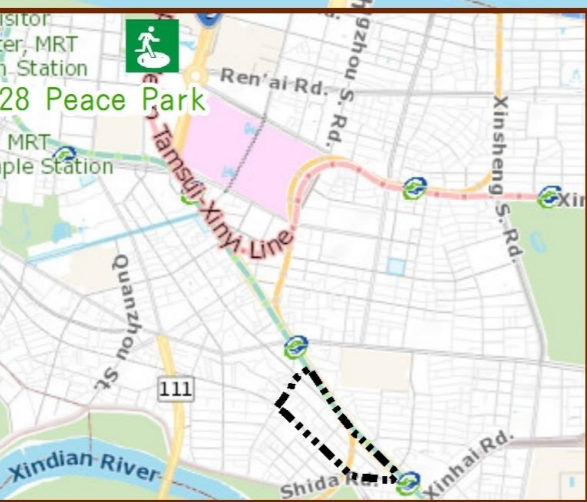

Evacuation Shelter

Name	228 Peace Park Applicable to earthquake situations
Address	No.3, Ketagalan Blvd.
Capacity	5424
Contact number	02-23032451
Name	Yingqiao Junior High School (School for Priority Shelter) Applicable to flood situations
Address	No.4, Sec. 3, Tingzhou Rd.
Capacity	52
Contact number	02-23688667#230
Name	Heti Elementary School
Address	No.180, Sec. 2, Tingzhou Rd.
Capacity	72
Contact number	02-23677144#831
Name	Yingqiao Elementary School
Address	No.29, Zhao' an St.
Capacity	303
Contact number	02-23054620#108