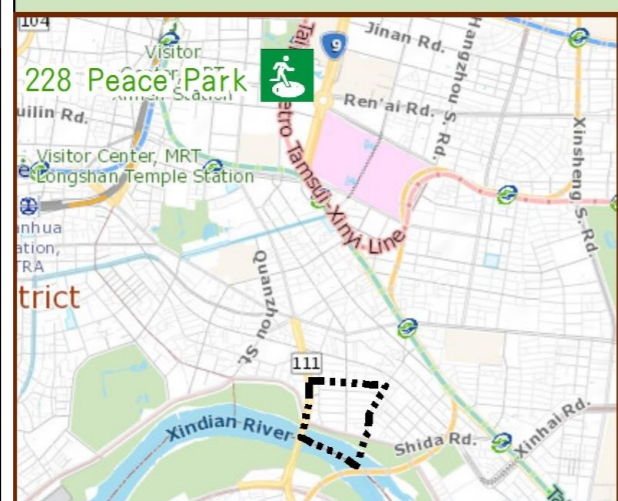

Evacuation Shelter

Name	228 Peace Park Applicable to earthquake situations
Address	No.3, Ketagalan Blvd.
Capacity	5424
Contact number	02-23032451
Name	Yingqiao Junior High School (School for Priority Shelter) Applicable to flood situations
Address	No.4, Sec. 3, Tingzhou Rd.
Capacity	52
Contact number	02-23688667#230
Name	Heti Elementary School
Address	No.180, Sec. 2, Tingzhou Rd.
Capacity	72
Contact number	02-23677144#831
Name	Yingqiao Elementary School
Address	No.29, Zhao'an St.
Capacity	303
Contact number	02-23054620#108