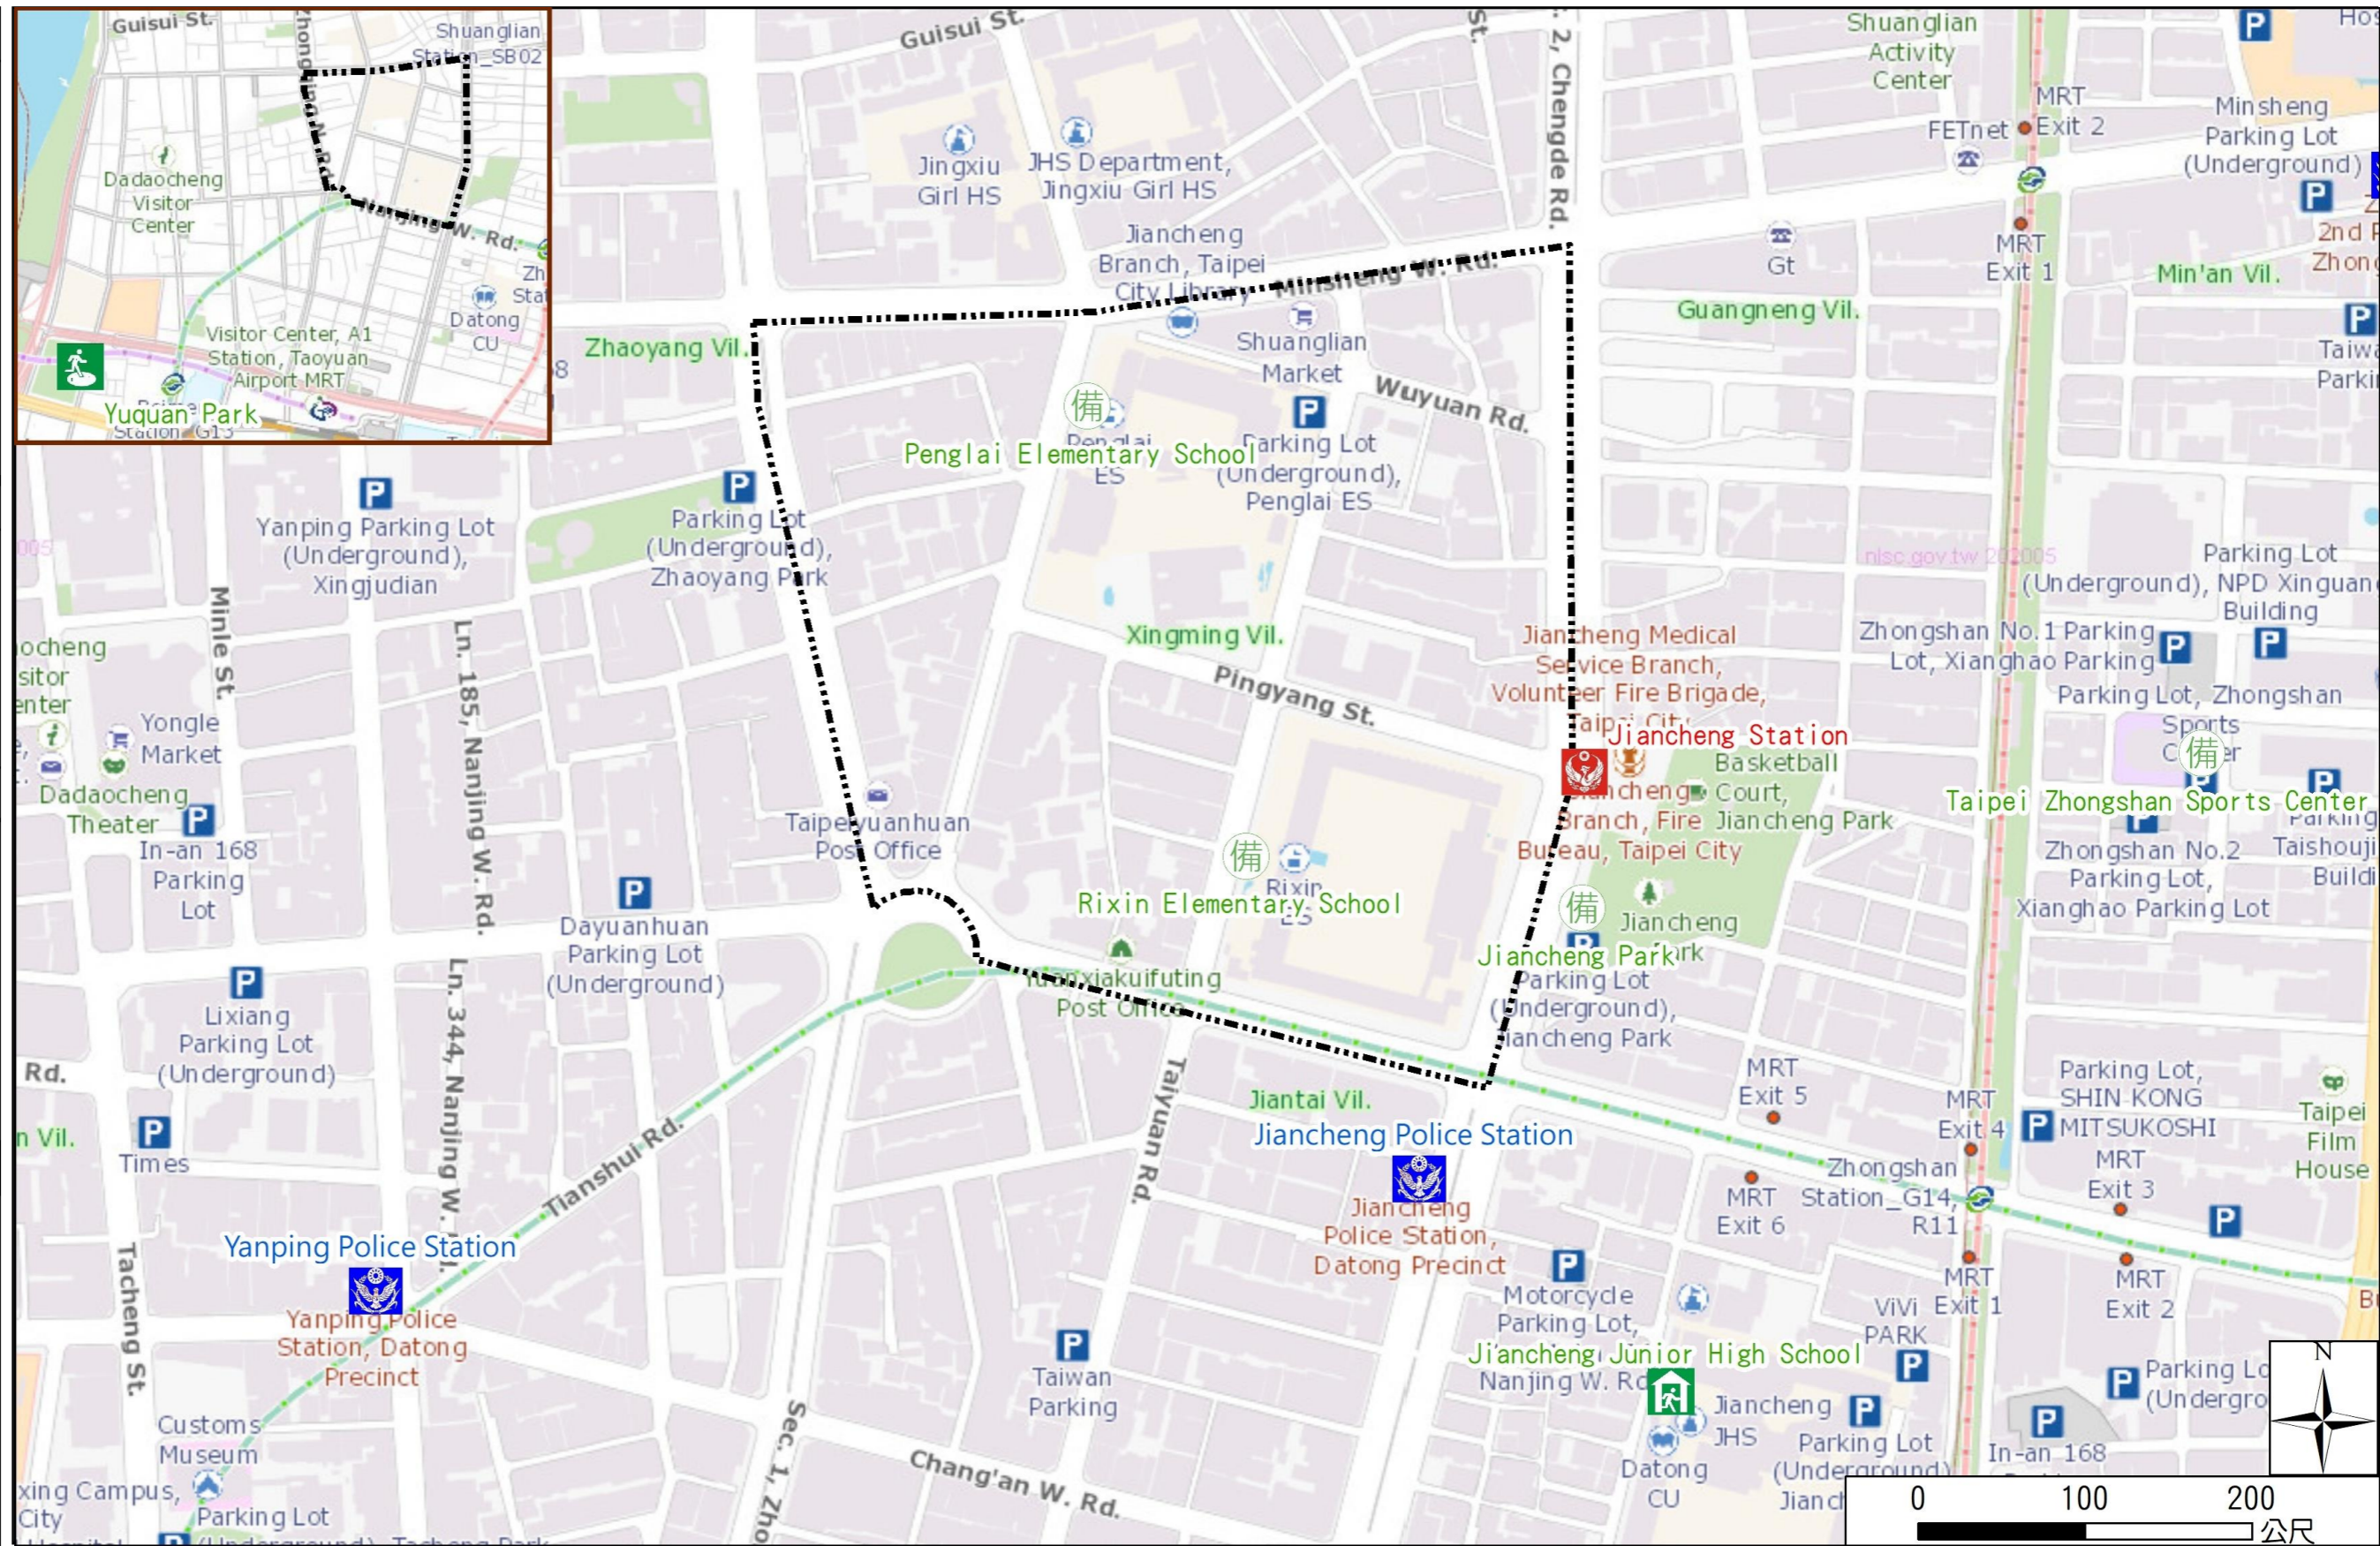

Xingming Vil., Datong Dist., Taipei City Evacuation Map

Disaster notification Unit

Taipei Citizen Hotline : 1999
Fire Department Tel. : 119
Police Department Tel. : 110
EOC of Datong Dist.
Non-emergency number :
02-25975323
Emergency number :
02-66080119
Officer
Mobile : 0988-179711
Note: Please call this District's
EOC to ensure that the evacuation
shelter is open

Disaster Prevention Information Website

Taipei City Disaster Prevention Information Website

Knowledge of disaster prevention

Flood: Vertical evacuation or preventive evacuation
Earthquake :

More disaster prevention knowledge :
Taipei City Disaster Prevention Guide

Evacuation Shelter

Name	Yuquan Park Applicable to earthquake situations
Address	No.28, Xining N. Rd.
Capacity	1993
Contact number	02-25850192
Name	Jiancheng Junior High School (School for Priority Shelter) Applicable to earthquake situations
Address	No.37-1, Chang'an W. Rd.
Capacity	119
Contact number	02-25587042#650

Name	Penglai Elementary School
Address	No.35, Ningxia Rd.
Capacity	104
Contact number	02-25569835#500
Name	Rixin Elementary School
Address	No.151, Taiyuan Rd.
Capacity	137
Contact number	02-25584819#313

圖例	里界 Village Boundary	避難收容處所 Evacuation Shelter	防救災單位 Disaster Rescue Resources	重要地標 Landmark
	里界 Village Boundary	室內避難收容處所(優先安置學校) Indoor Evacuation Shelter (School for Priority Shelter)	警察單位 Police Department	直升機起降場 Helicopter Pad
		室外避難收容處所(防災公園) Outdoor Evacuation Shelter (Disaster Prevention Park)	消防單位 Fire Department	重要地標 Landmark
		避難收容處所(備用) Evacuation Shelter (Backup)	急救責任醫院 Designated Hospital (Emergency Medical Treatment)