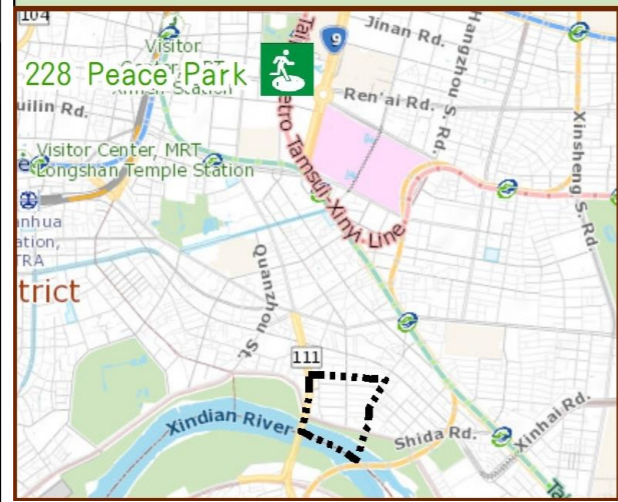

Evacuation Shelter

Name	228 Peace Park Applicable to earthquake situations
Address	No.3, Ketagalan Blvd.
Capacity	5424
Contact number	02-23032451
Name	Yingqiao Junior High School (School for Priority Shelter) Applicable to flood situations
Address	No.4, Sec. 3, Tingzhou Rd.
Capacity	52
Contact number	02-23688667#230
Name	Heti Elementary School
Address	No.180, Sec. 2, Tingzhou Rd.
Capacity	72
Contact number	02-23677144#831
Name	Yingqiao Elementary School
Address	No.29, Zhao' an St.
Capacity	303
Contact number	02-23054620#108