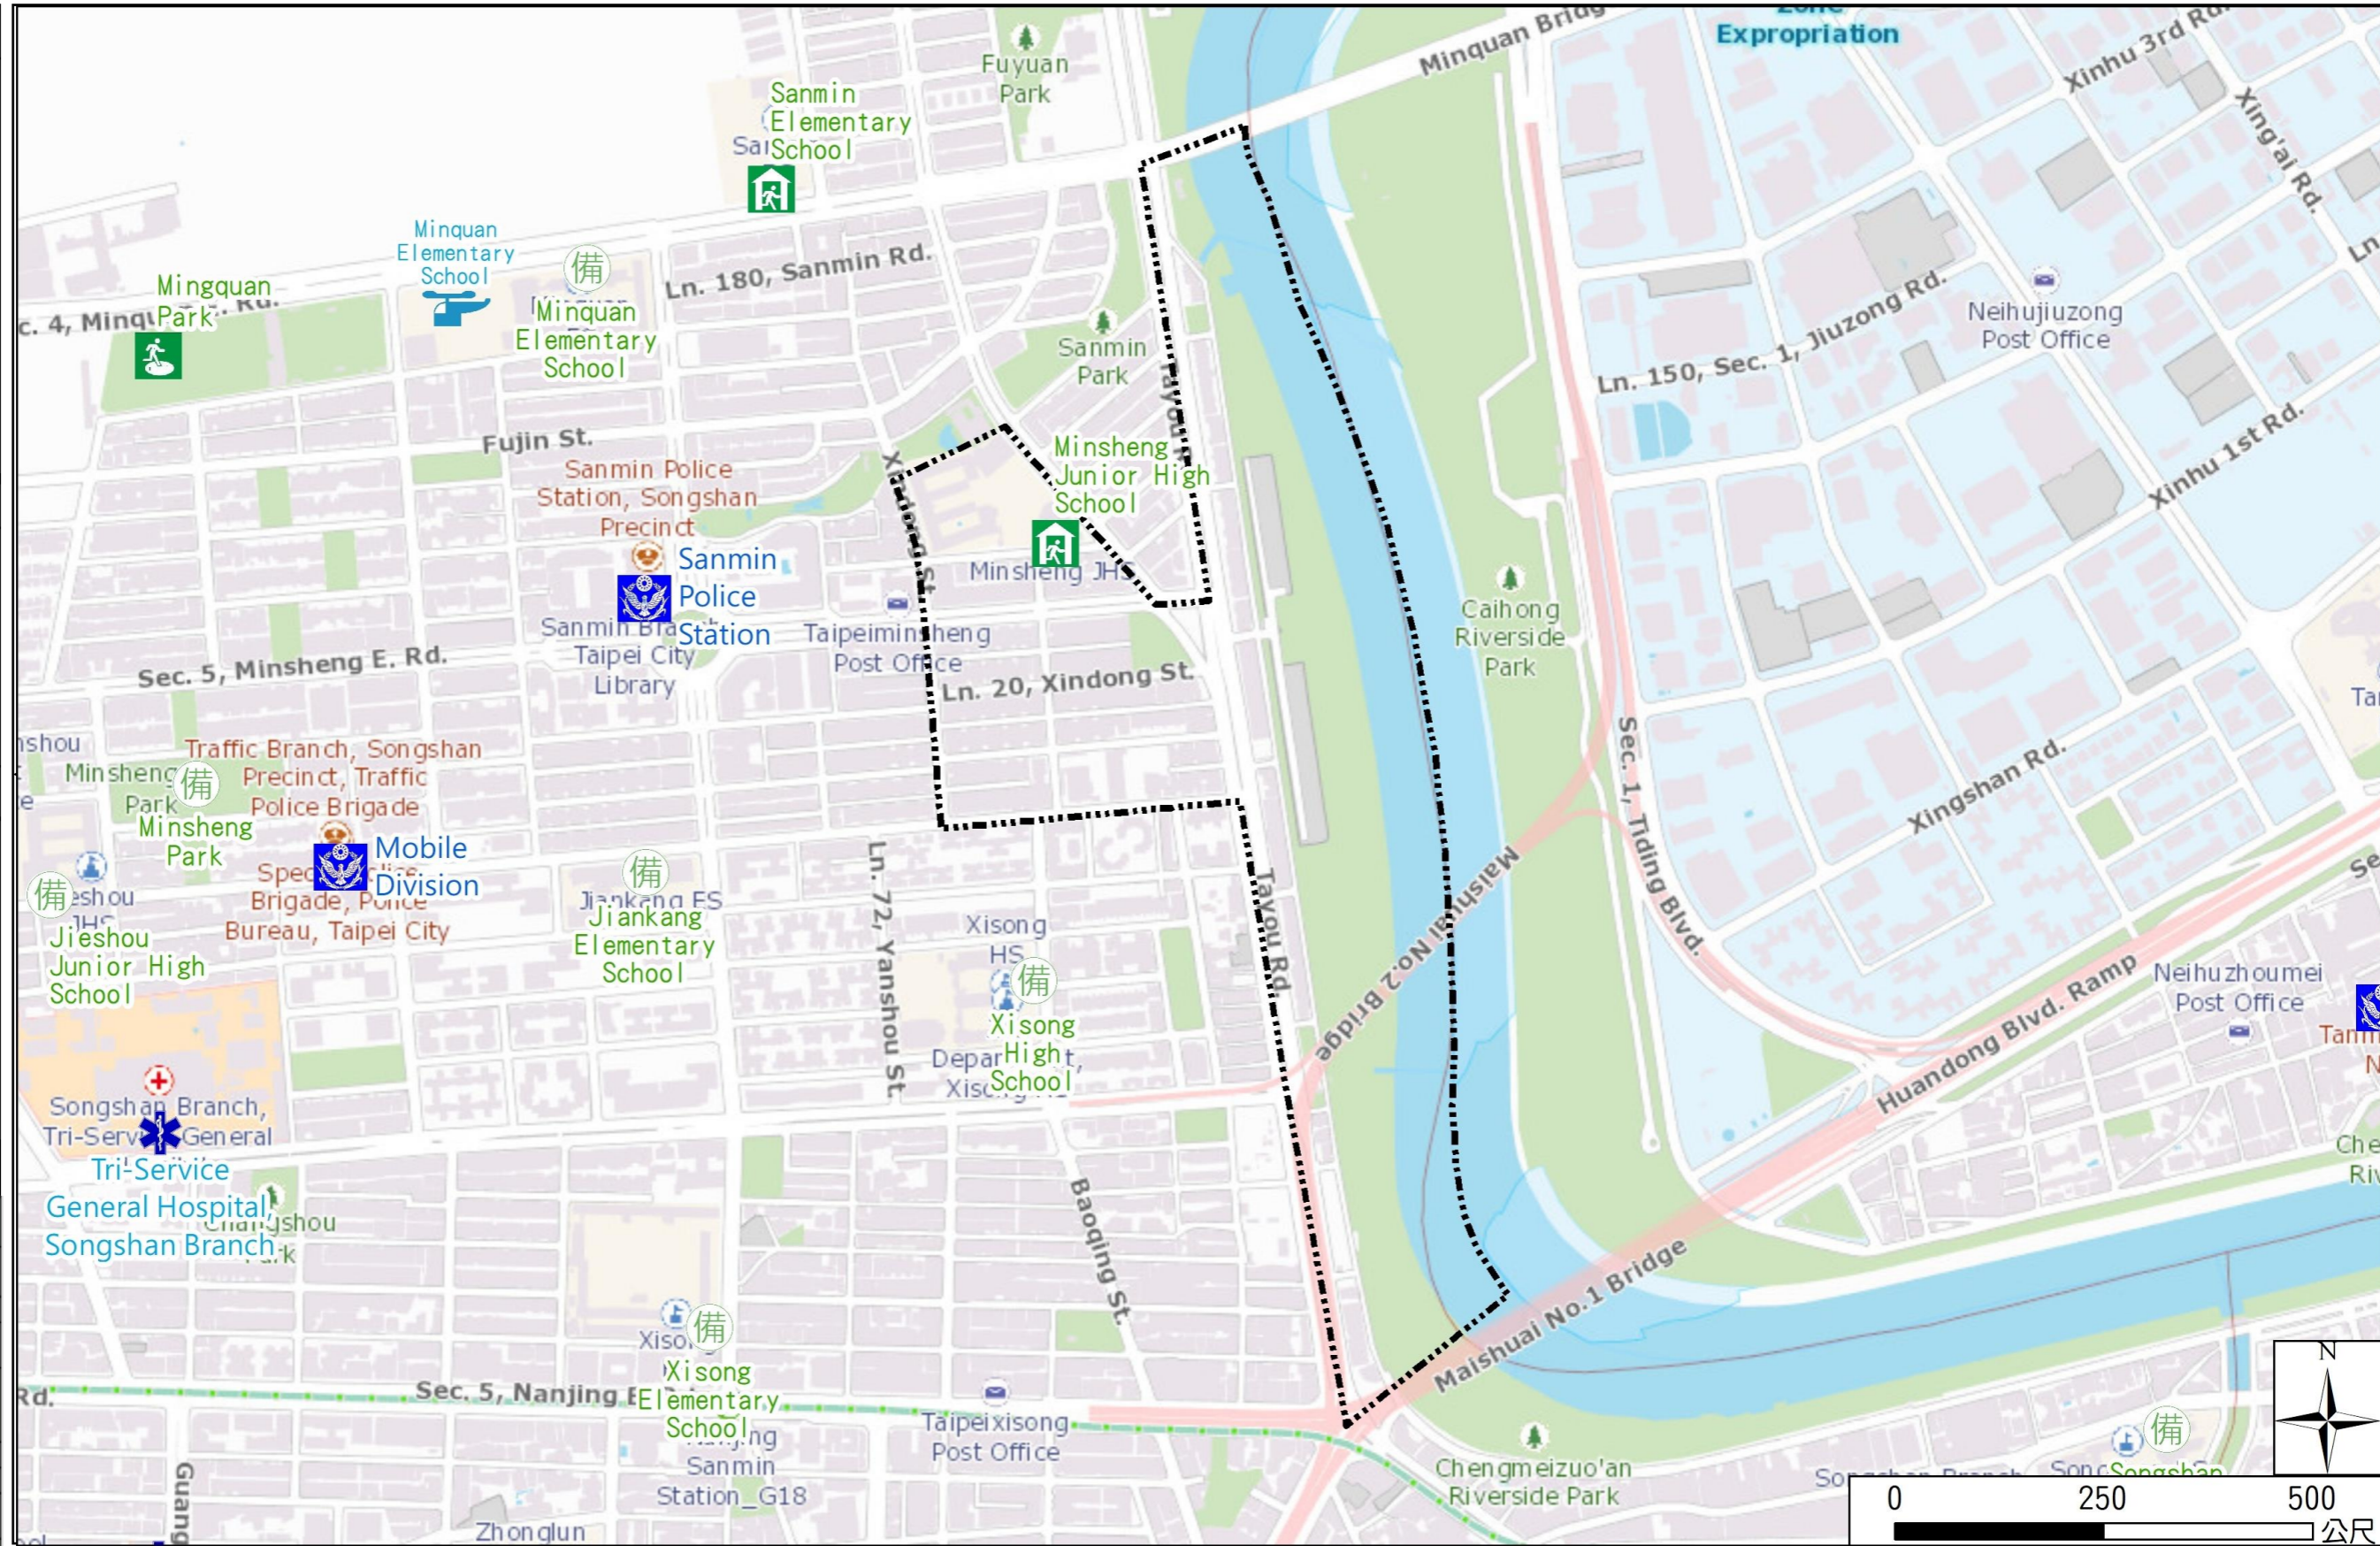

Xindong Vil., Songshan Dist., Taipei City Evacuation Map

Disaster notification Unit

Taipei Citizen Hotline : 1999
 Fire Department Tel. : 119
 Police Department Tel. : 110
 EOC of Songshan Dist.
 Non-emergency number : 02-87878787
 Emergency number : 02-66150119
 Officer
 Mobile : 0988-179568
 Note: Please call this District's EOC to ensure that the evacuation shelter is open

Disaster Prevention Information Website

Taipei City Disaster Prevention Information Website

Knowledge of disaster prevention

Flood: Vertical evacuation or preventive evacuation
 Earthquake :

More disaster prevention knowledge :
 Taipei City Disaster Prevention Guide

Evacuation Shelter

Name	Mingquan Park Applicable to earthquake situations
Address	Intersection of Sec. 4, Minquan E. Rd. and Xinzhong St.
Capacity	2465
Contact number	02-25850192
Name	Minsheng Junior High School (School for Priority Shelter) Applicable to earthquake situations
Address	No.1, Ln. 30, Xindong St.
Capacity	161
Contact number	02-27653433#300
Name	Sanmin Elementary School (School for Priority Shelter) Applicable to earthquake situations
Address	No.1, Sec. 5, Minquan E. Rd.
Capacity	140
Contact number	02-27646080#231
Name	Minsheng Park
Address	Aly. 4~8, Ln. 36, Sec. 5, Minsheng E. Rd.
Capacity	1554
Contact number	02-25850192