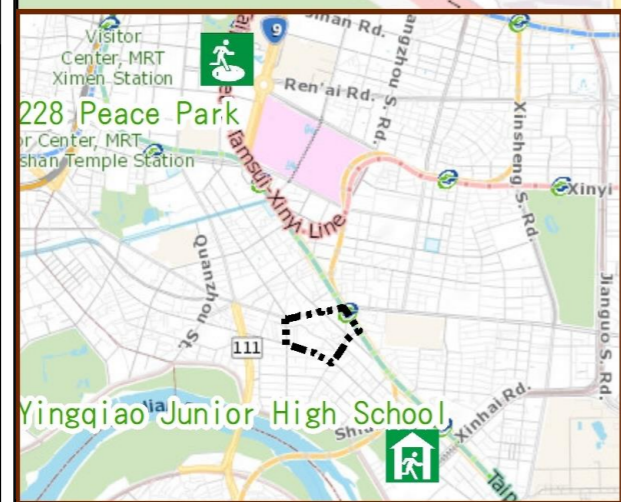

## Evacuation Shelter

Name	228 Peace Park Applicable to earthquake situations
Address	No.3, Ketagalan Blvd.
Capacity	5424
Contact number	02-23032451
Name	Yingqiao Junior High School (School for Priority Shelter) Applicable to flood situations
Address	No.4, Sec. 3, Tingzhou Rd.
Capacity	52
Contact number	02-23688667#230
Name	Heti Elementary School
Address	No.180, Sec. 2, Tingzhou Rd.
Capacity	72
Contact number	02-23677144#831
Name	Yingqiao Elementary School
Address	No.29, Zhao' an St.
Capacity	303
Contact number	02-23054620#108

圖例