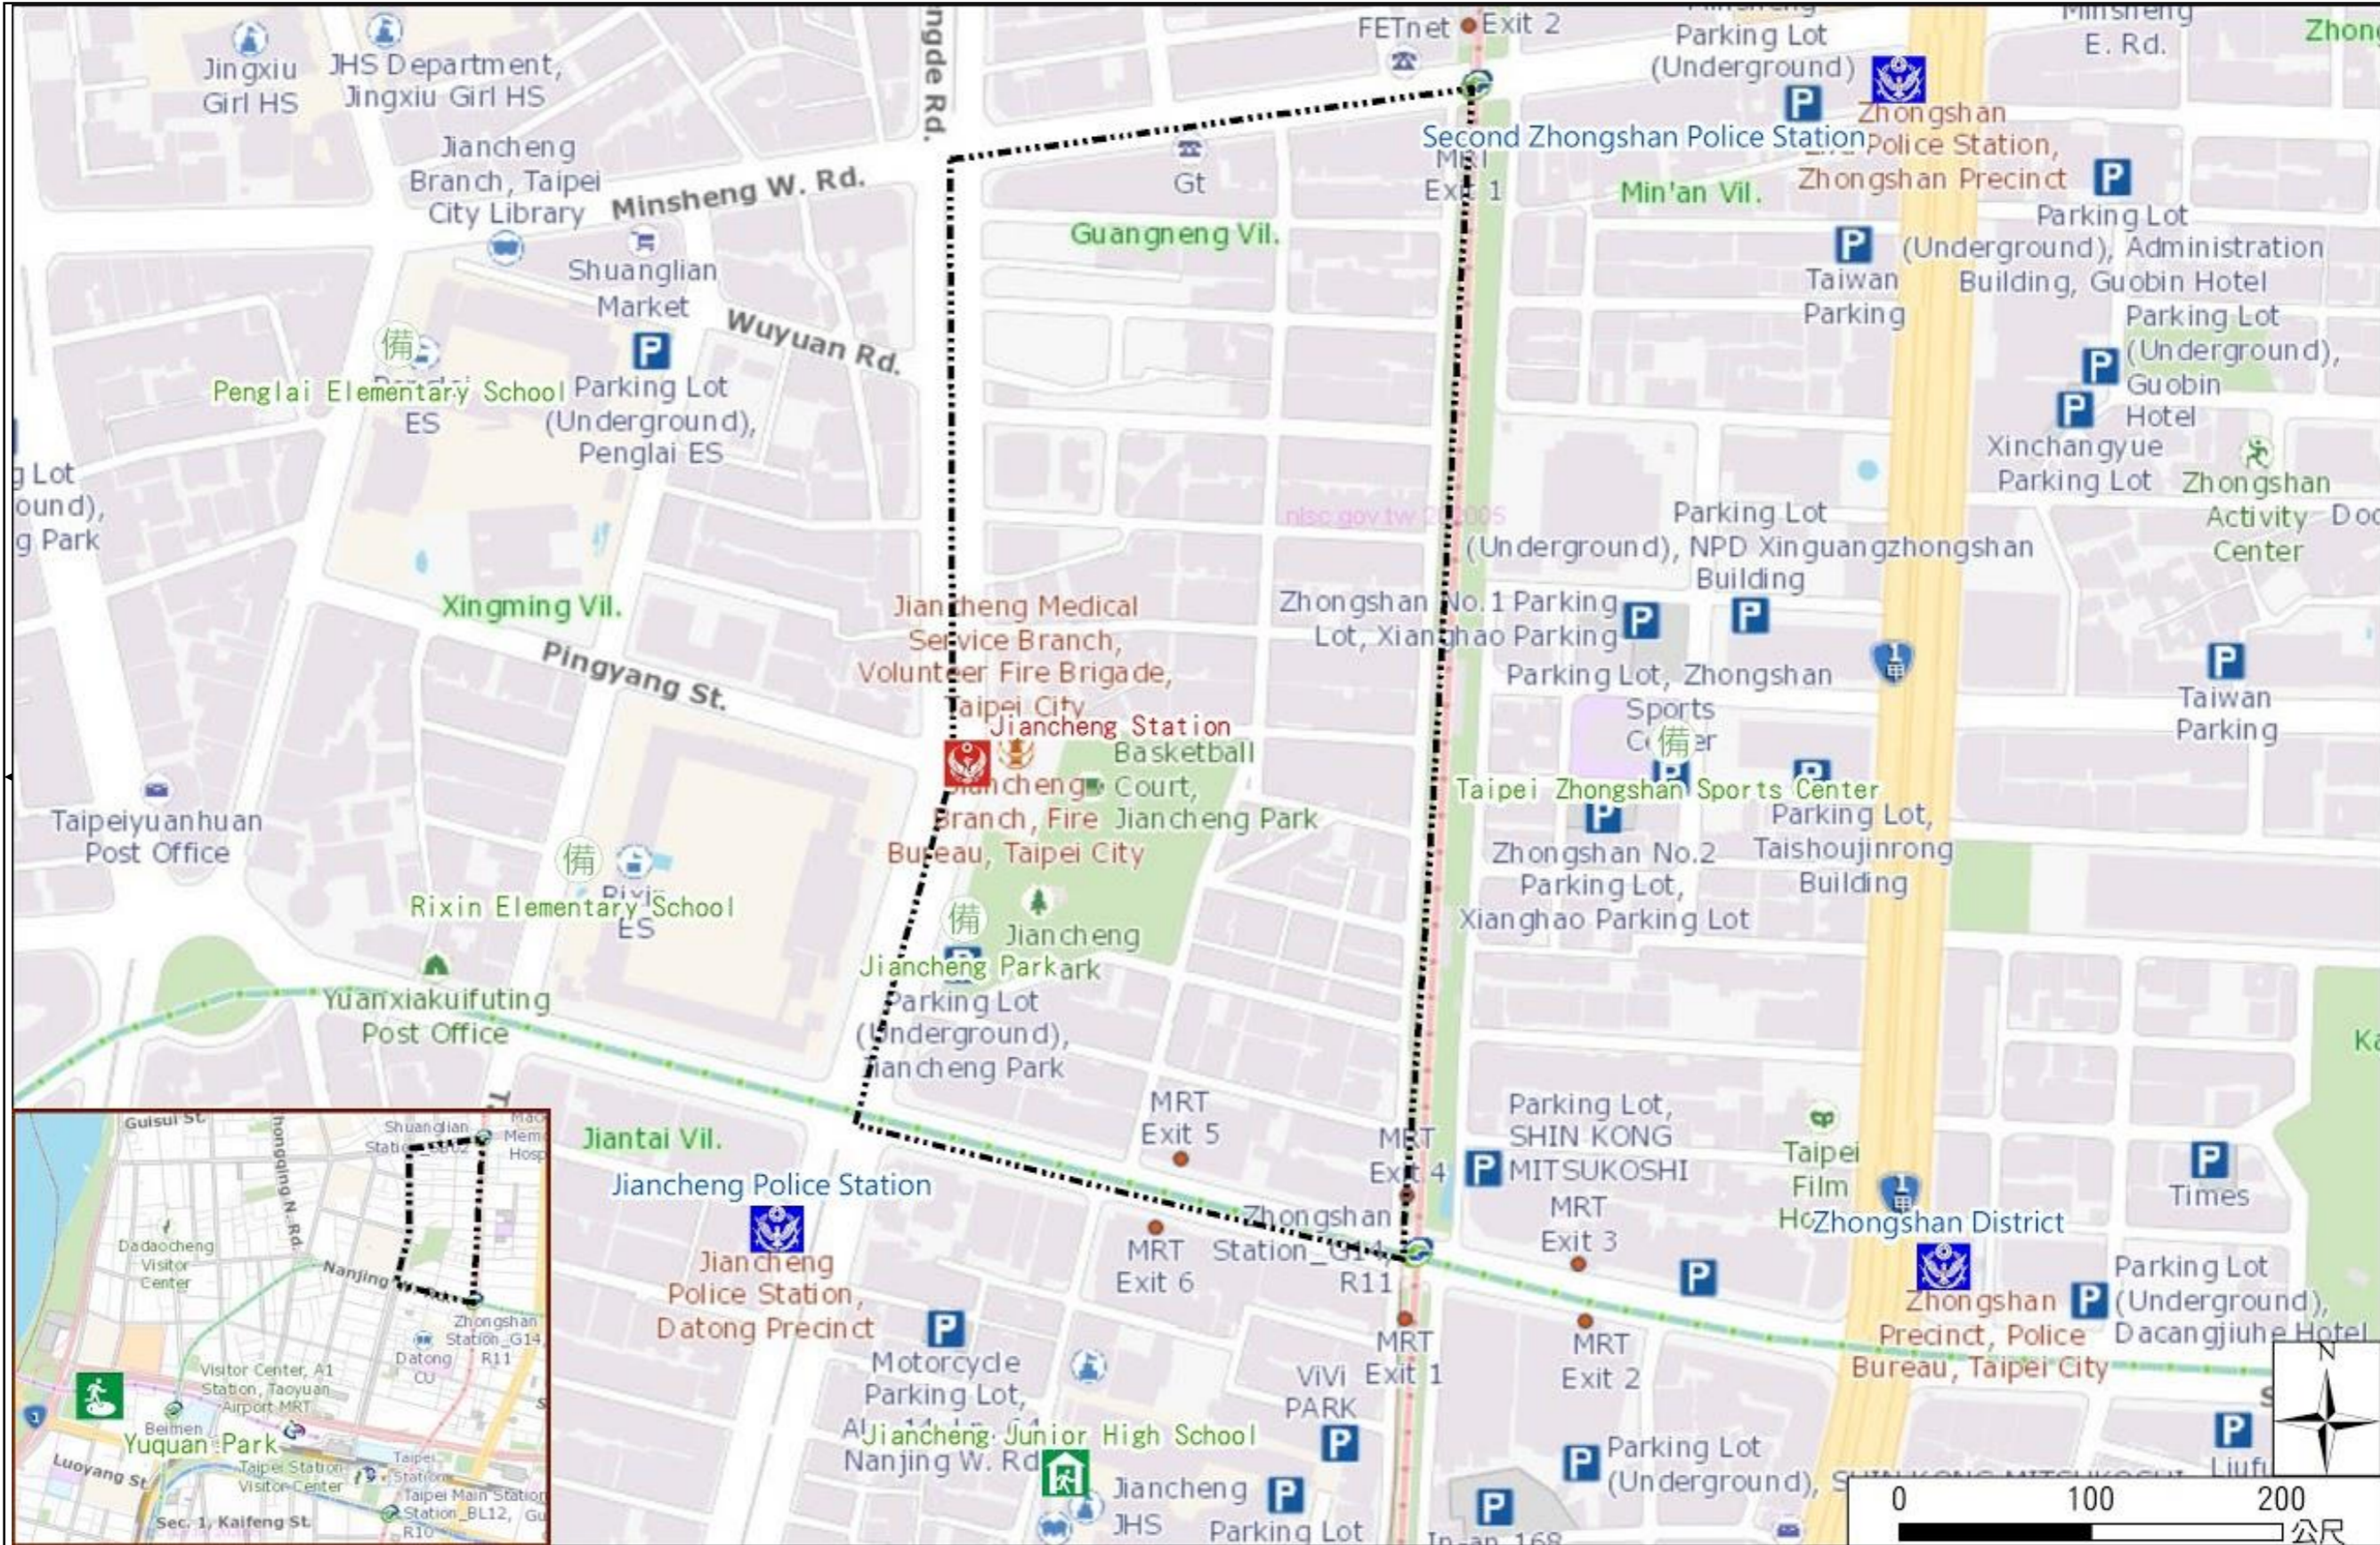

# Guangneng Vil., Datong Dist., Taipei City Evacuation Map

## Evacuation Shelter

Name	Yuquan Park Applicable to earthquake situations
Address	No.28, Xining N. Rd.
Capacity	1993
Contact	02-25850192
Name	Jiancheng Junior High School (School for Priority Shelter) Applicable to earthquake situations
Address	No.37-1, Chang' an W. Rd.
Capacity	119
Contact	02-25587042#650
Name	Rixin Elementary School
Address	RdNo.151, Taiyuan
Capacity	137
Contact	02-25584819#313
Name	Jiancheng Park Applicable to earthquake situations
Address	No.35, Sec. 2, Chengde Rd.
Capacity	923
Contact	02-25850192