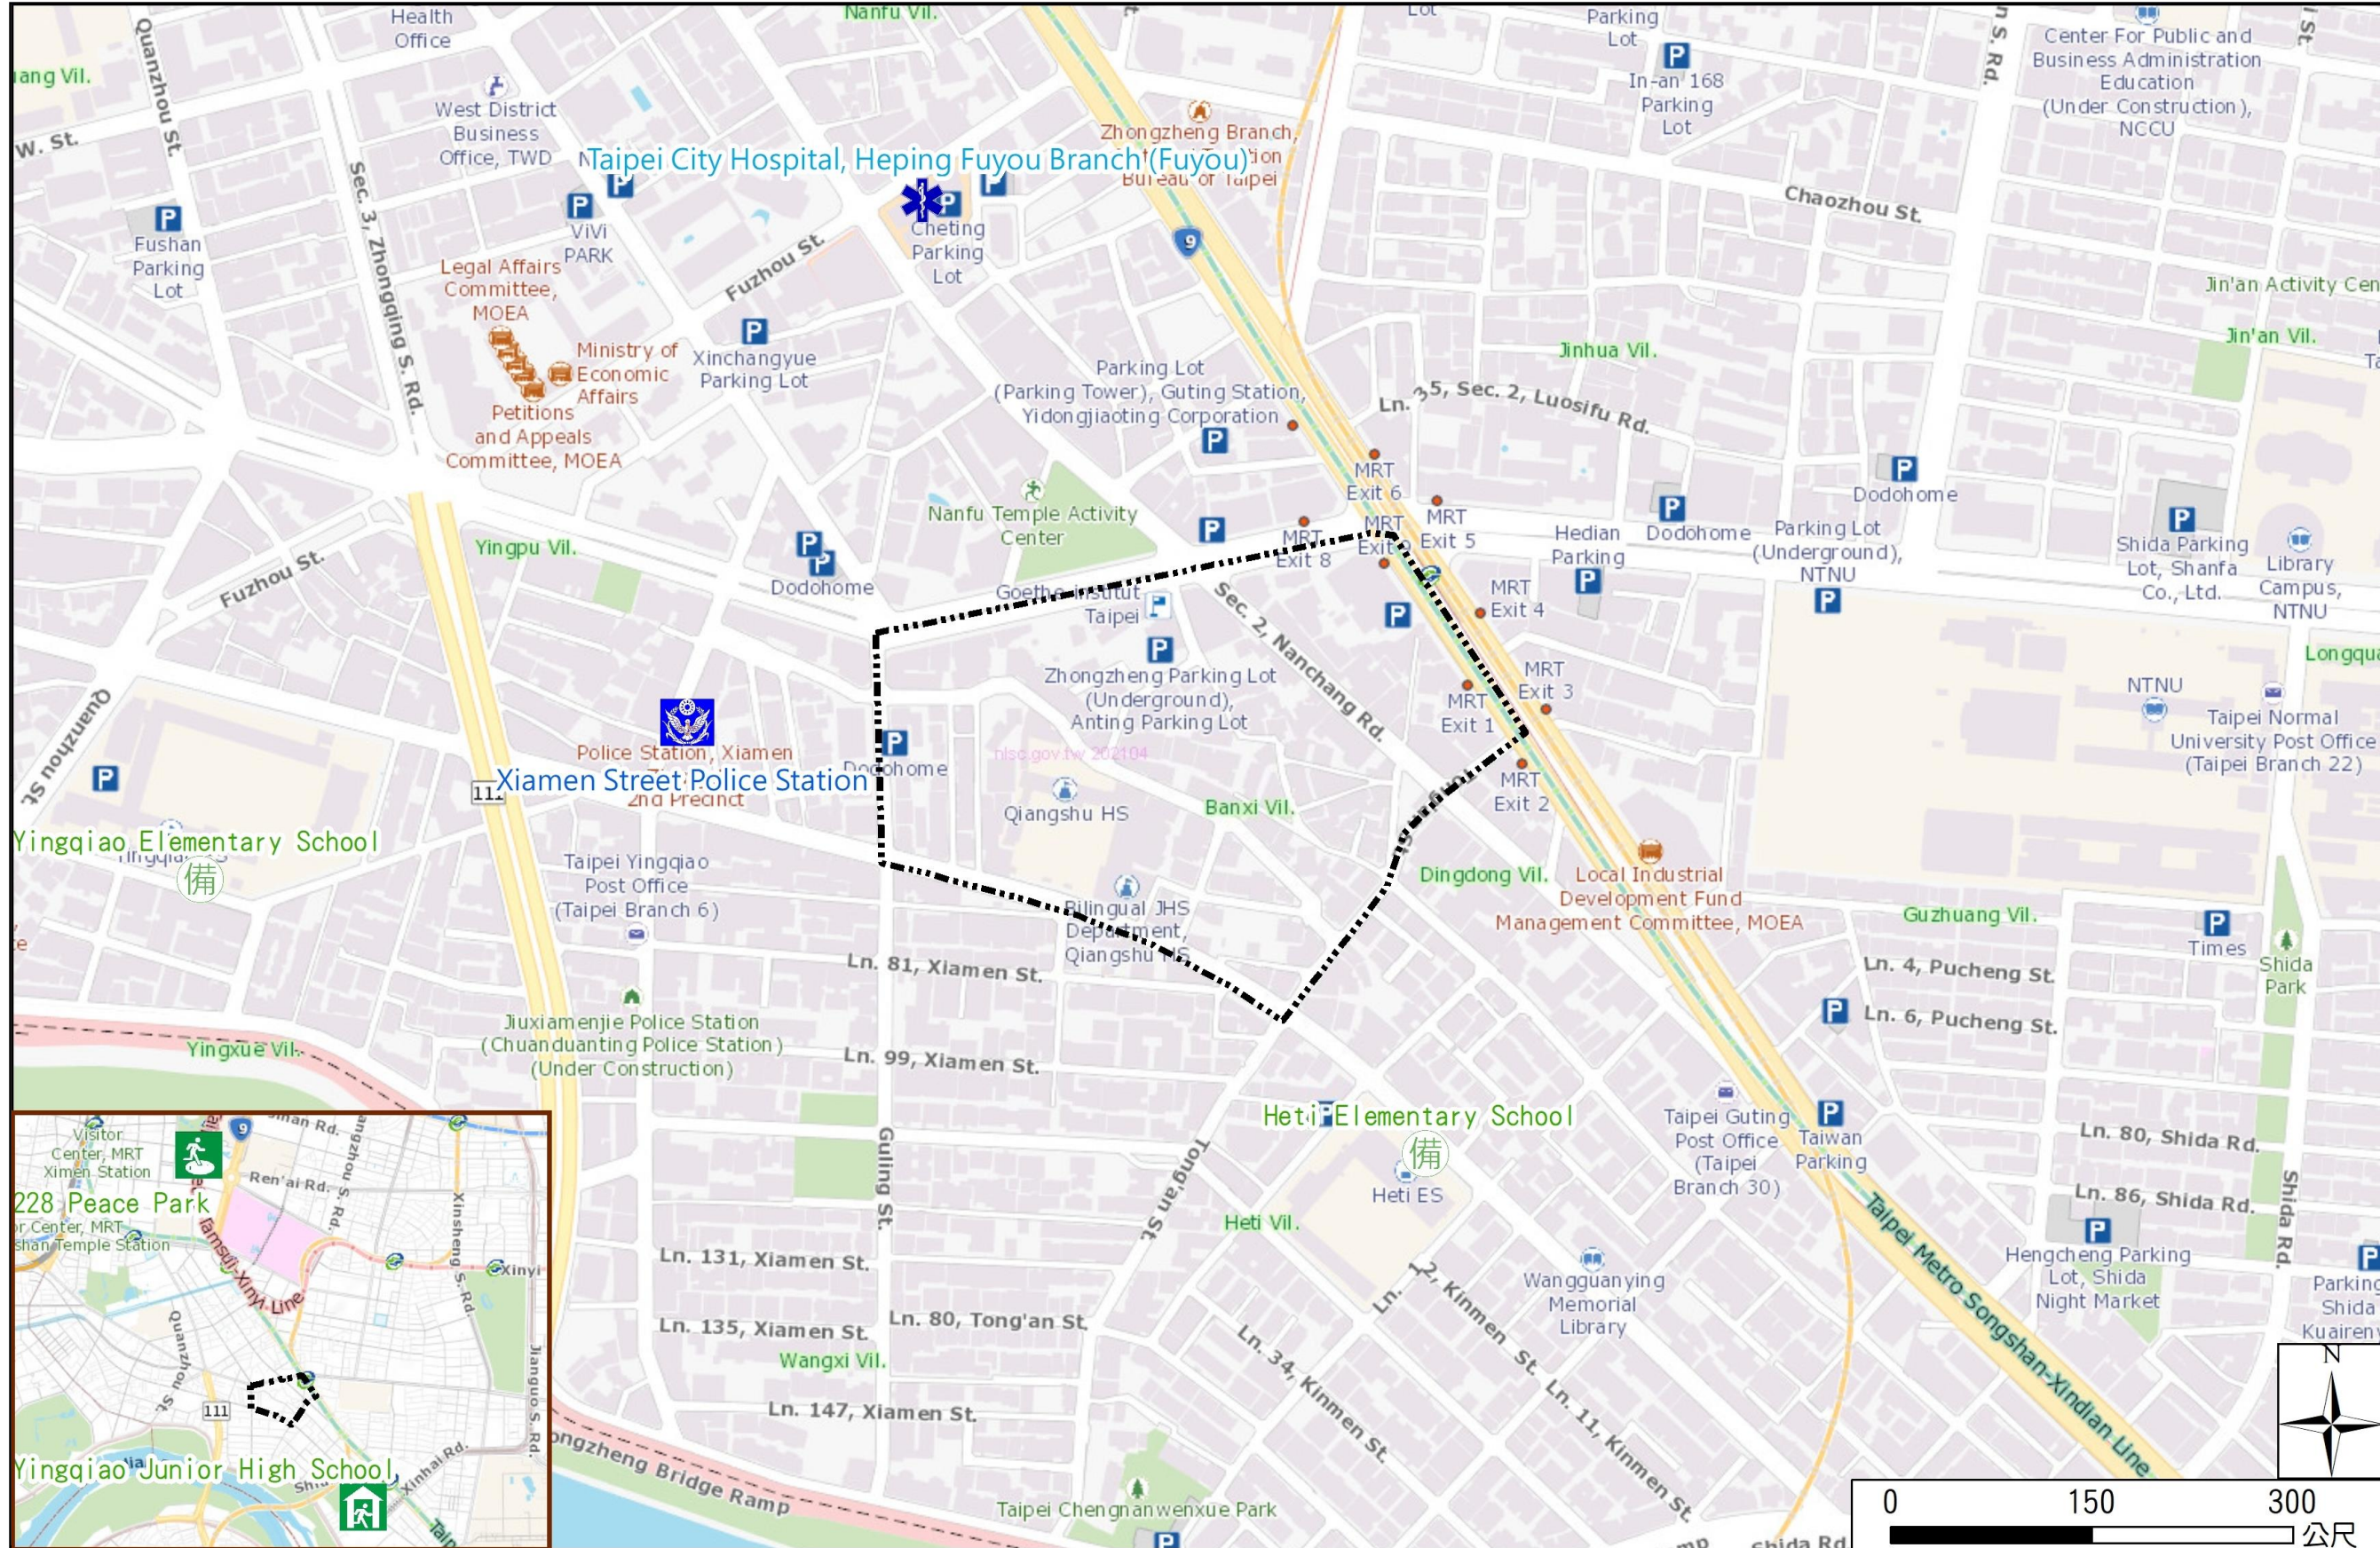

Disaster Prevention Information Website

Taipei City Disaster Prevention Information Website

Knowledge of disaster prevention

Flood: Vertical evacuation or preventive evacuation
 Earthquake :

More disaster prevention knowledge :
 Taipei City Disaster Prevention Guide

Evacuation Shelter

Name	228 Peace Park Applicable to earthquake situations
Address	No.3, Ketagalan Blvd.
Capacity	5424
Contact number	02-23032451
Name	Yingqiao Junior High School (School for Priority Shelter) Applicable to flood situations
Address	No.4, Sec. 3, Tingzhou Rd.
Capacity	52
Contact number	02-23688667#230
Name	Heti Elementary School
Address	No.180, Sec. 2, Tingzhou Rd.
Capacity	72
Contact number	02-23677144#831
Name	Yingqiao Elementary School
Address	No.29, Zhao' an St.
Capacity	303
Contact number	02-23054620#108