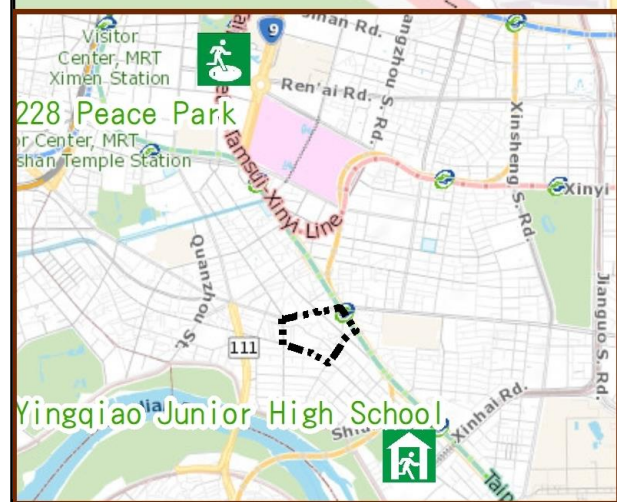

Evacuation Shelter

Name	228 Peace Park Applicable to earthquake situations
Address	No.3, Ketagalan Blvd.
Capacity	5424
Contact number	02-23032451
Name	Yingqiao Junior High School (School for Priority Shelter) Applicable to flood situations
Address	No.4, Sec. 3, Tingzhou Rd.
Capacity	52
Contact number	02-23688667#230
Name	Heti Elementary School
Address	No.180, Sec. 2, Tingzhou Rd.
Capacity	72
Contact number	02-23677144#831
Name	Yingqiao Elementary School
Address	No.29, Zhao' an St.
Capacity	303
Contact number	02-23054620#108