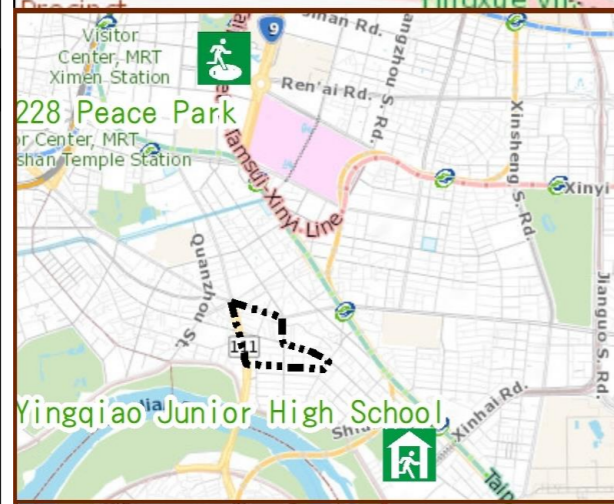

Evacuation Shelter

Name	228 Peace Park Applicable to earthquake situations
Address	No.3, Ketagalan Blvd.
Capacity	5424
Contact number	02-23032451
Name	Yingqiao Junior High School (School for Priority Shelter) Applicable to flood situations
Address	No.4, Sec. 3, Tingzhou Rd
Capacity	52
Contact number	02-23688667#230
Name	Yingqiao Elementary School
Address	No.29, Zhao' an St.
Capacity	303
Contact number	02-23054620#108
Name	Heti Elementary School
Address	No.180, Sec. 2, Tingzhou Rd
Capacity	72
Contact number	02-23677144#831