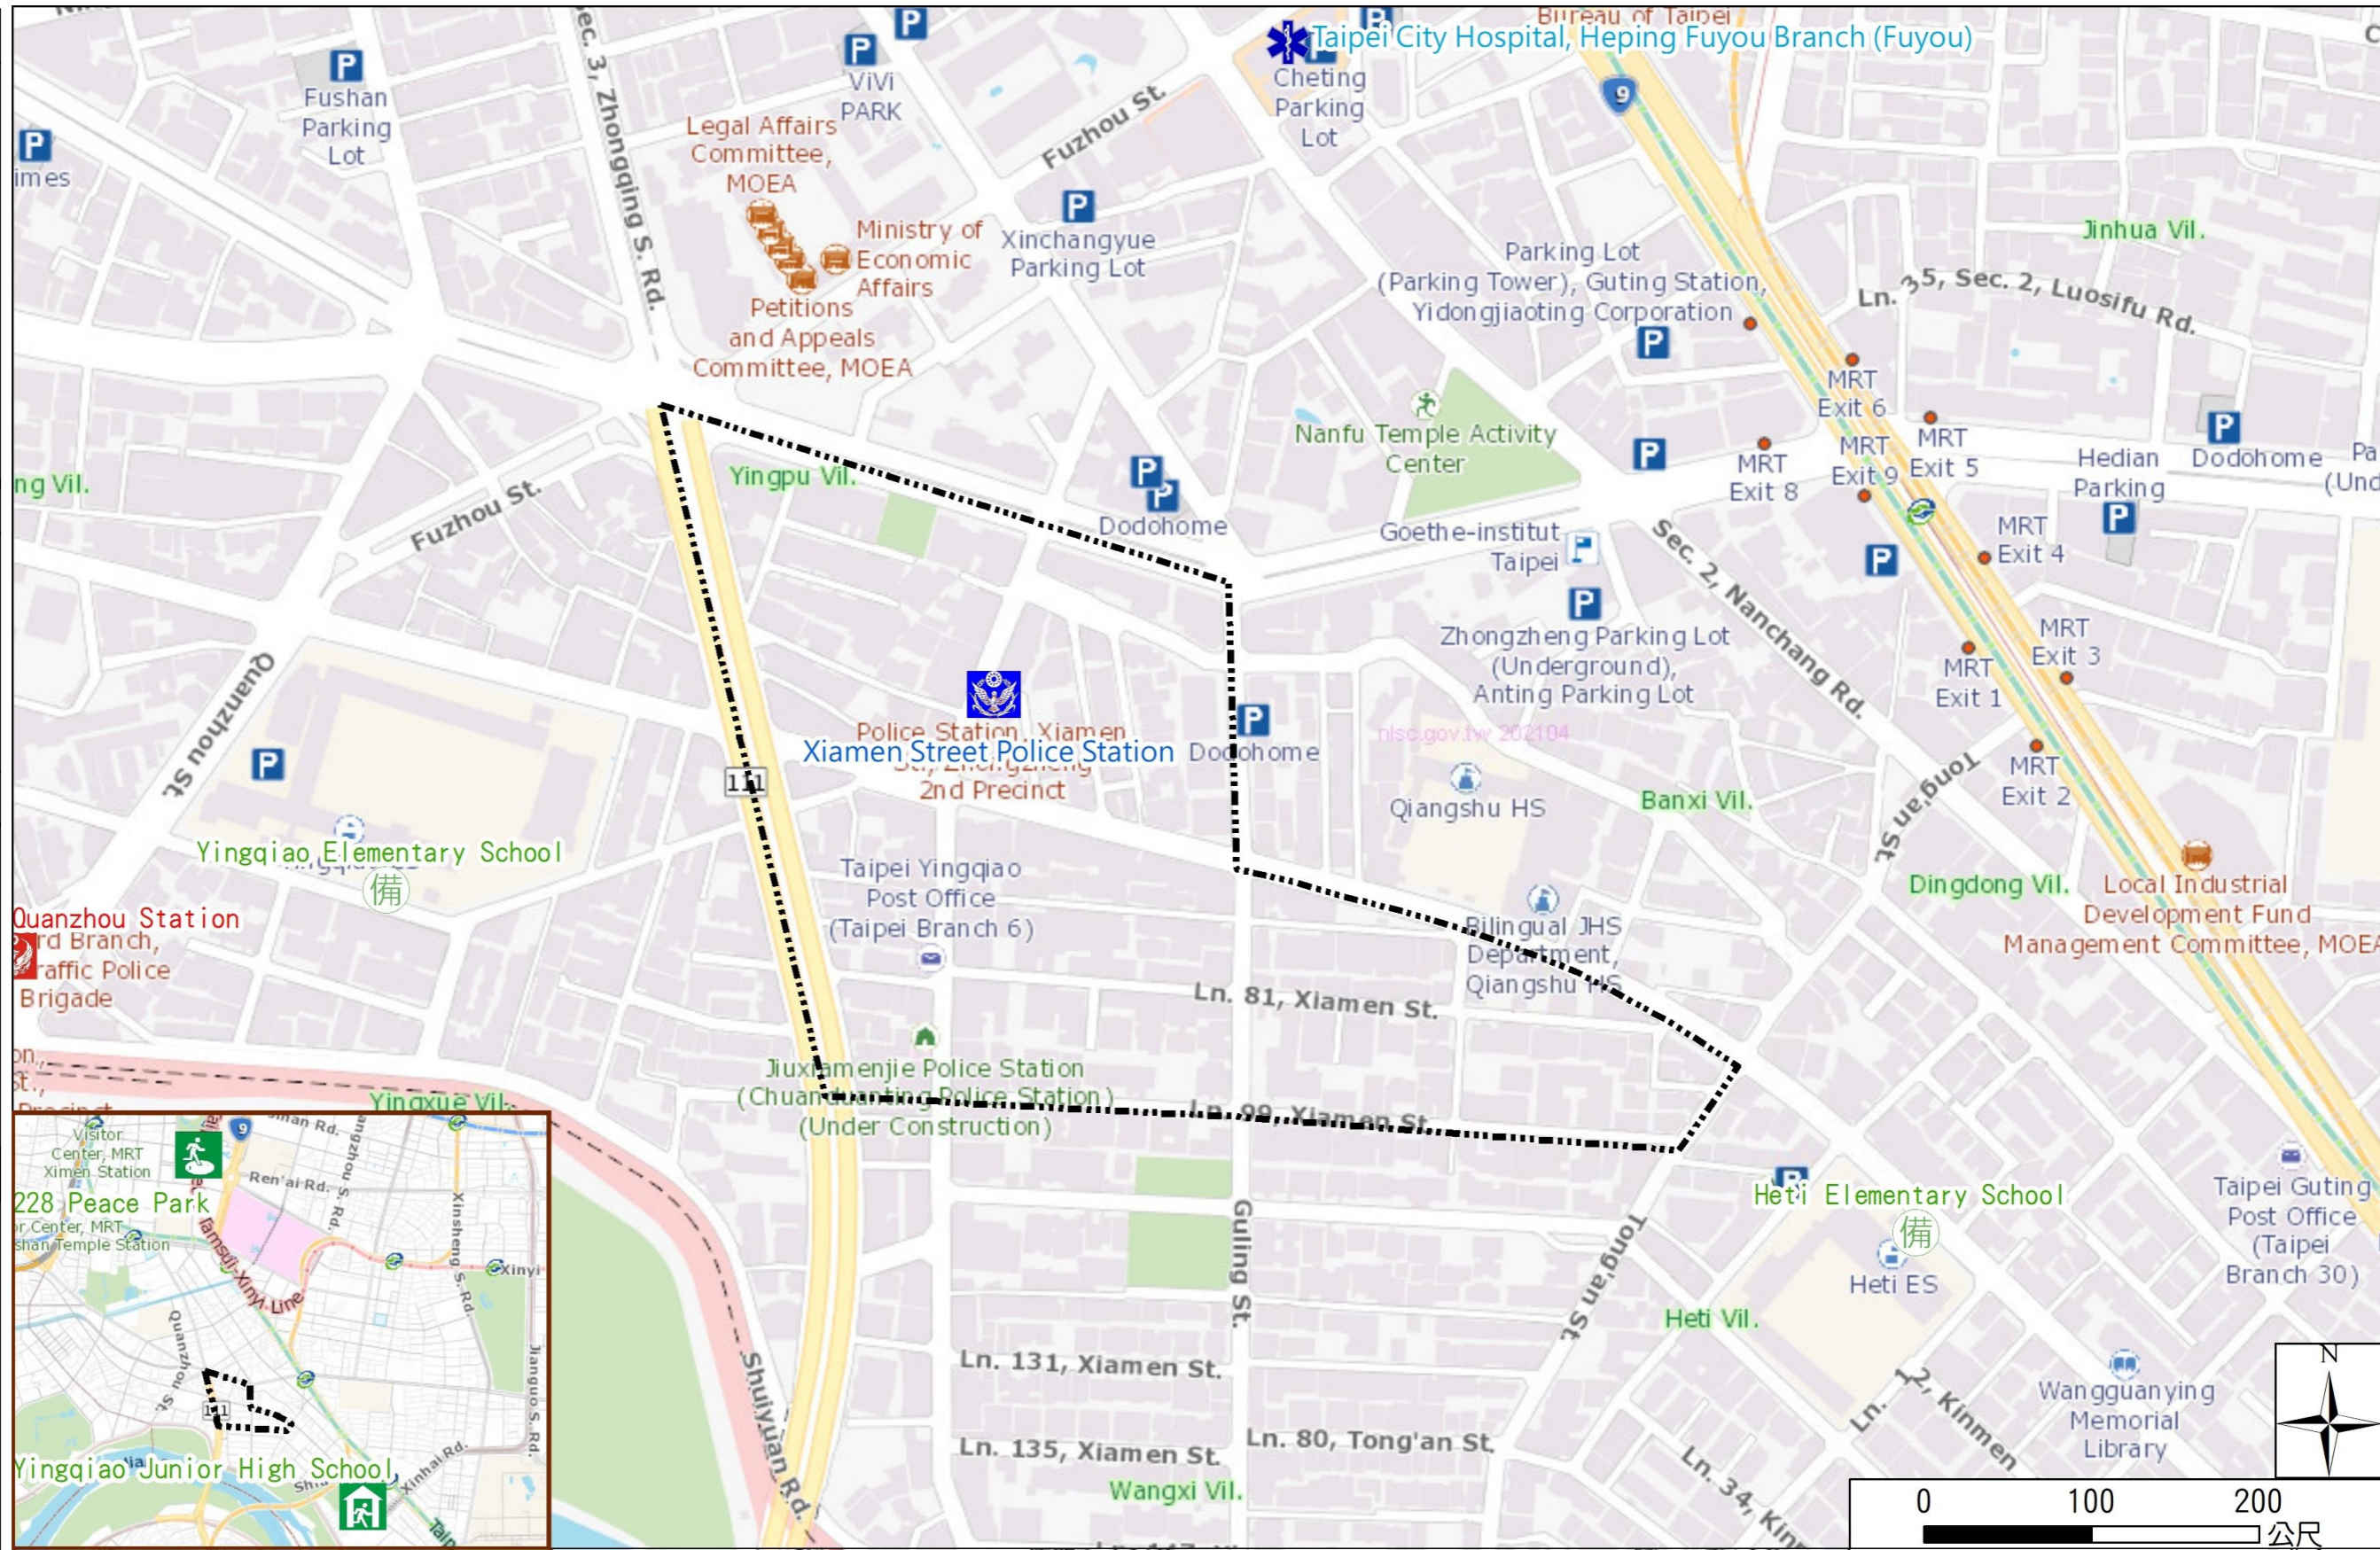

Disaster Prevention Information Website

Taipei City Disaster Prevention Information Website

Knowledge of disaster prevention

Flood: Vertical evacuation or preventive evacuation
 Earthquake :

More disaster prevention knowledge :
 Taipei City Disaster Prevention Guide

Evacuation Shelter

Name	228 Peace Park Applicable to earthquake situations
Address	No.3, Ketagalan Blvd.
Capacity	5424
Contact number	02-23032451
Name	Yingqiao Junior High School (School for Priority Shelter) Applicable to flood situations
Address	No.4, Sec. 3, Tingzhou Rd
Capacity	52
Contact number	02-23688667#230
Name	Yingqiao Elementary School
Address	No.29, Zhao' an St.
Capacity	303
Contact number	02-23054620#108
Name	Heti Elementary School
Address	No.180, Sec. 2, Tingzhou Rd
Capacity	72
Contact number	02-23677144#831