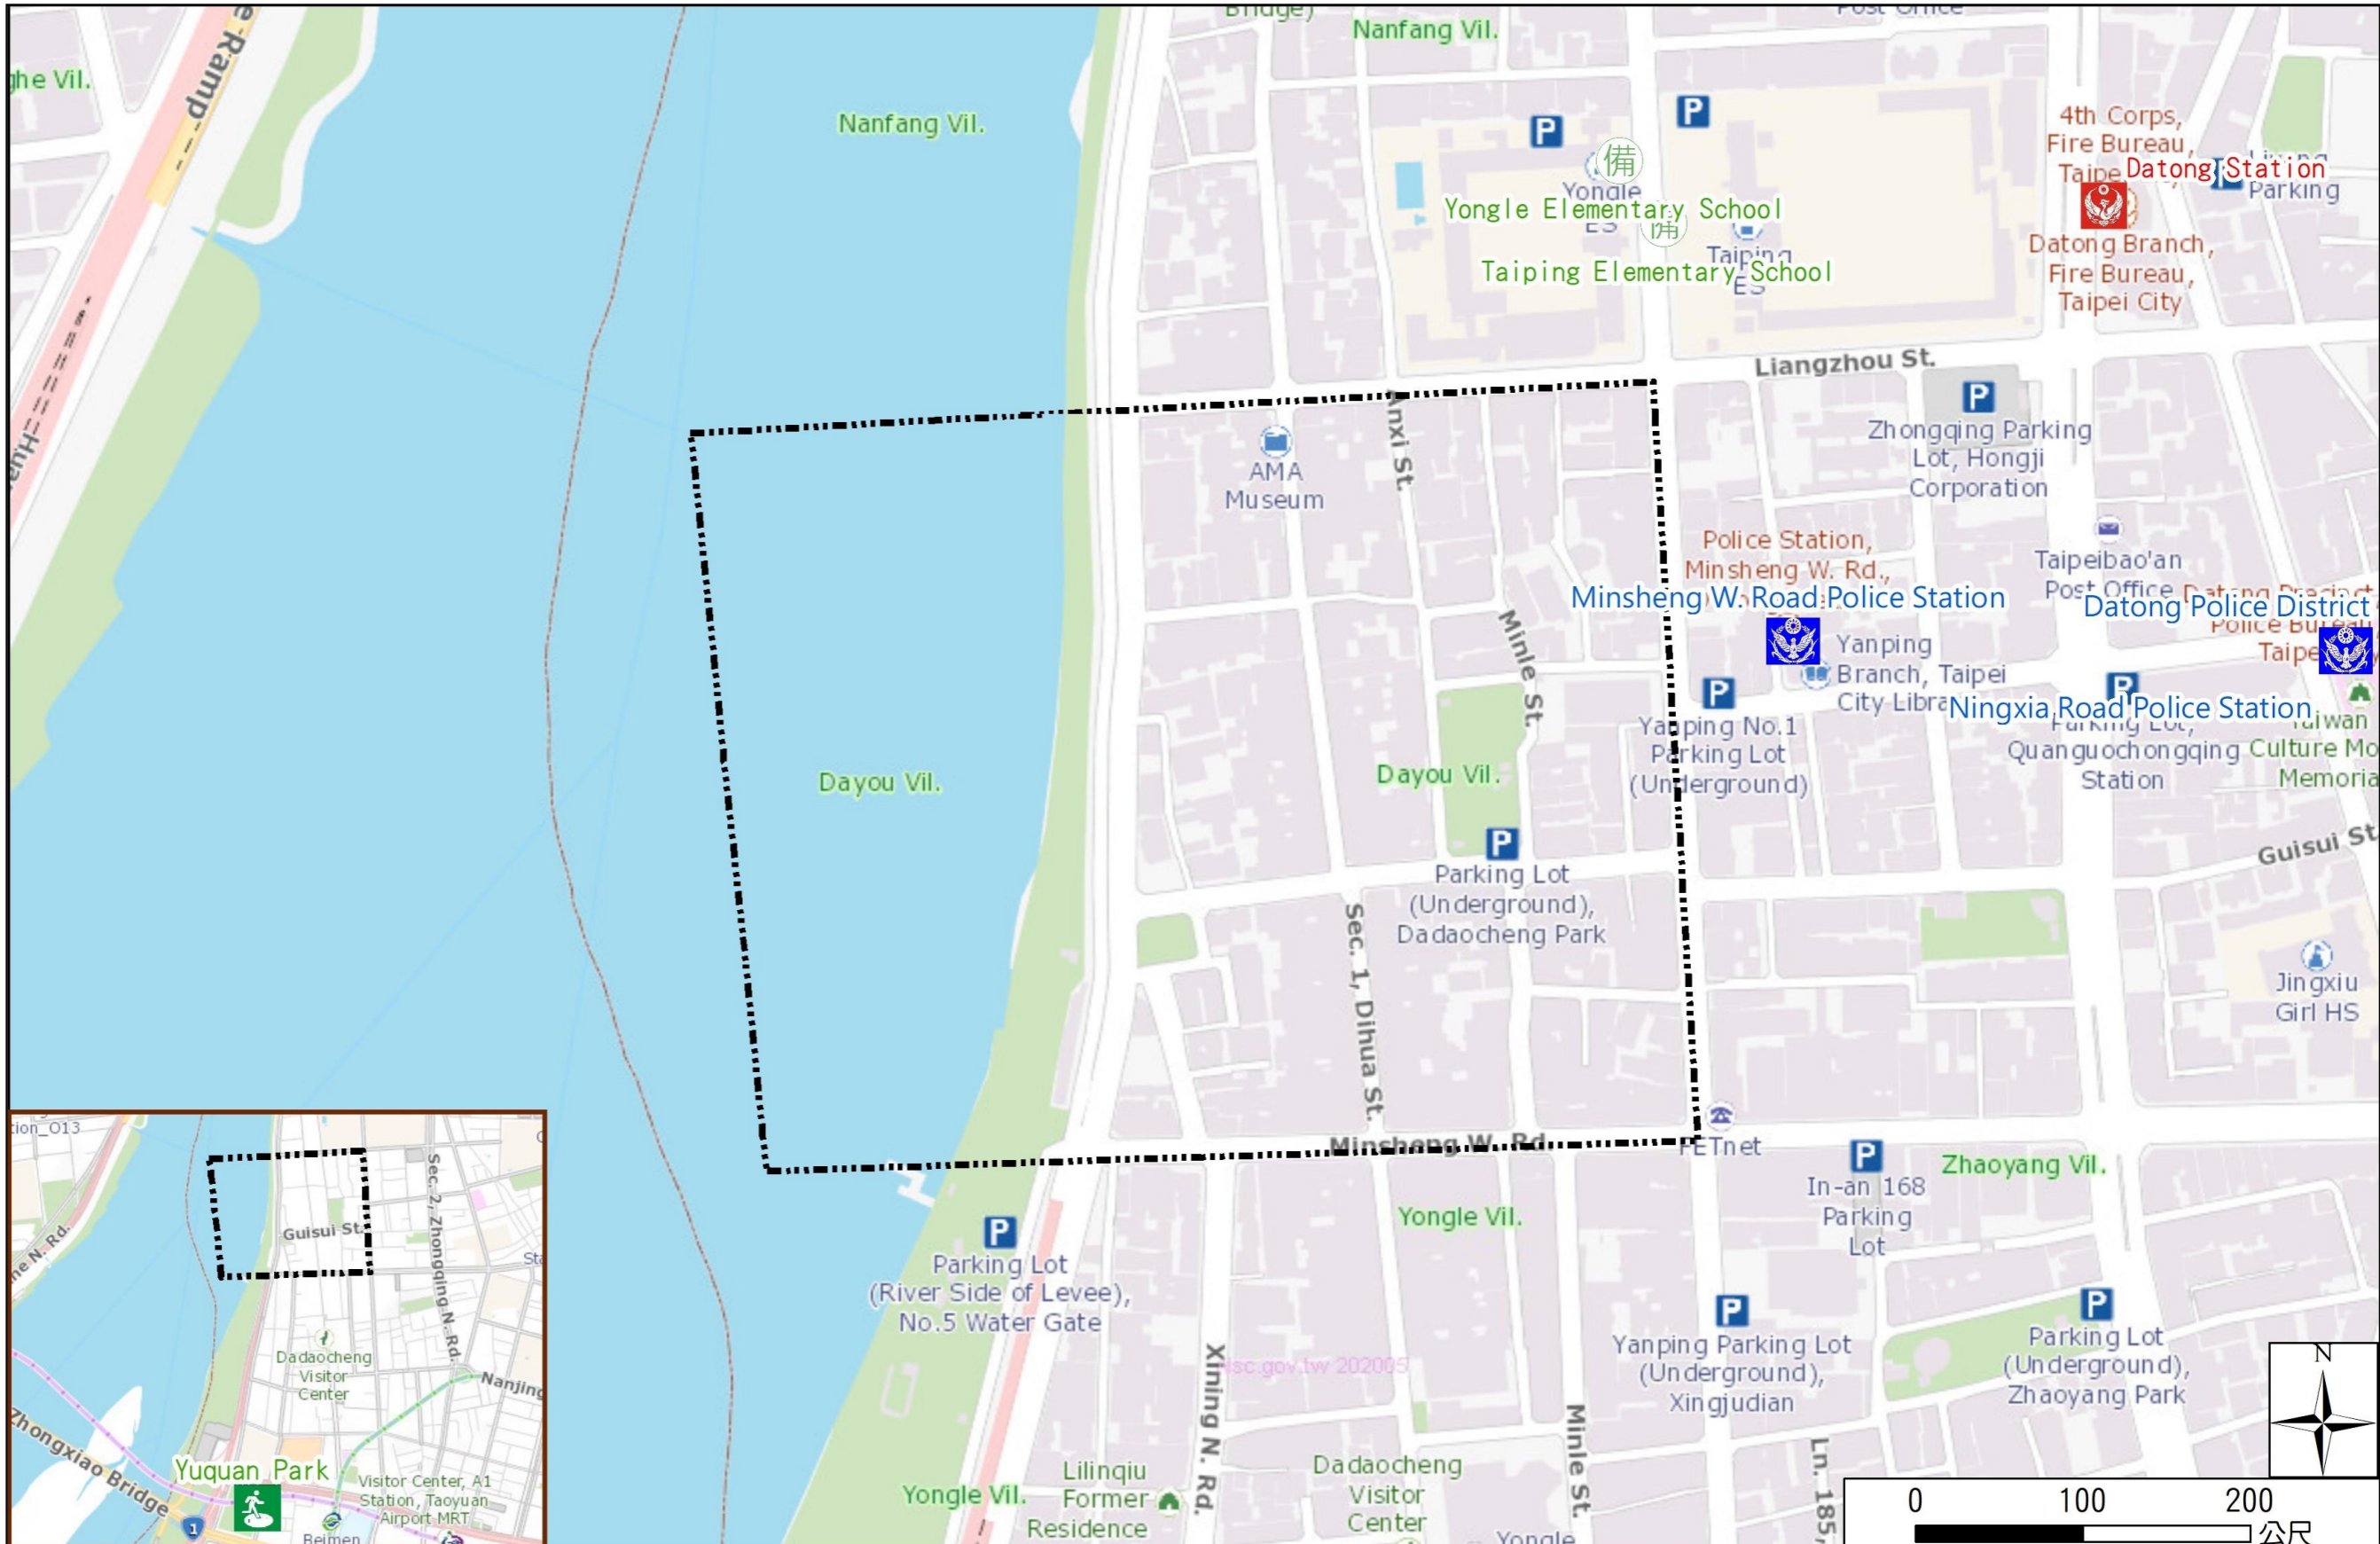

Dayou Vil., Datong Dist., Taipei City Evacuation Map

Datong Disaster notification Unit

Taipei Citizen Hotline : 1999
 Fire Department Tel. : 119
 Police Department Tel. : 110
 EOC of Datong Dist.
 Non-emergency number : 02-25975323
 Emergency number : 02-66080119
 Officer
 Mobile : 0988-179704
 Note: Please call this District's EOC to ensure that the evacuation shelter is open

Disaster Prevention Information Website

Taipei City Disaster Prevention Information Website

Knowledge of disaster prevention

Flood: Vertical evacuation or preventive evacuation
 Earthquake :

More disaster prevention knowledge :
 Taipei City Disaster Prevention Guide

Evacuation Shelter

Name	Yuquan Park Applicable to earthquake situations
Address	No.28, Xining N. Rd.
Capacity	1993
Contact number	02-25850192
Name	Zhongxiao Junior High School (School for Priority Shelter) Applicable to earthquake situations
Address	No.32, Xining N. Rd.
Capacity	131
Contact number	02-25524890#71
Name	Yongle Elementary School
Address	No.266, Sec. 2, Yanping N. Rd.
Capacity	304
Contact number	02-25534882#402
Name	Taiping Elementary School
Address	No.239, Sec. 2, Yanping N. Rd.
Capacity	123
Contact number	02-25532229#830