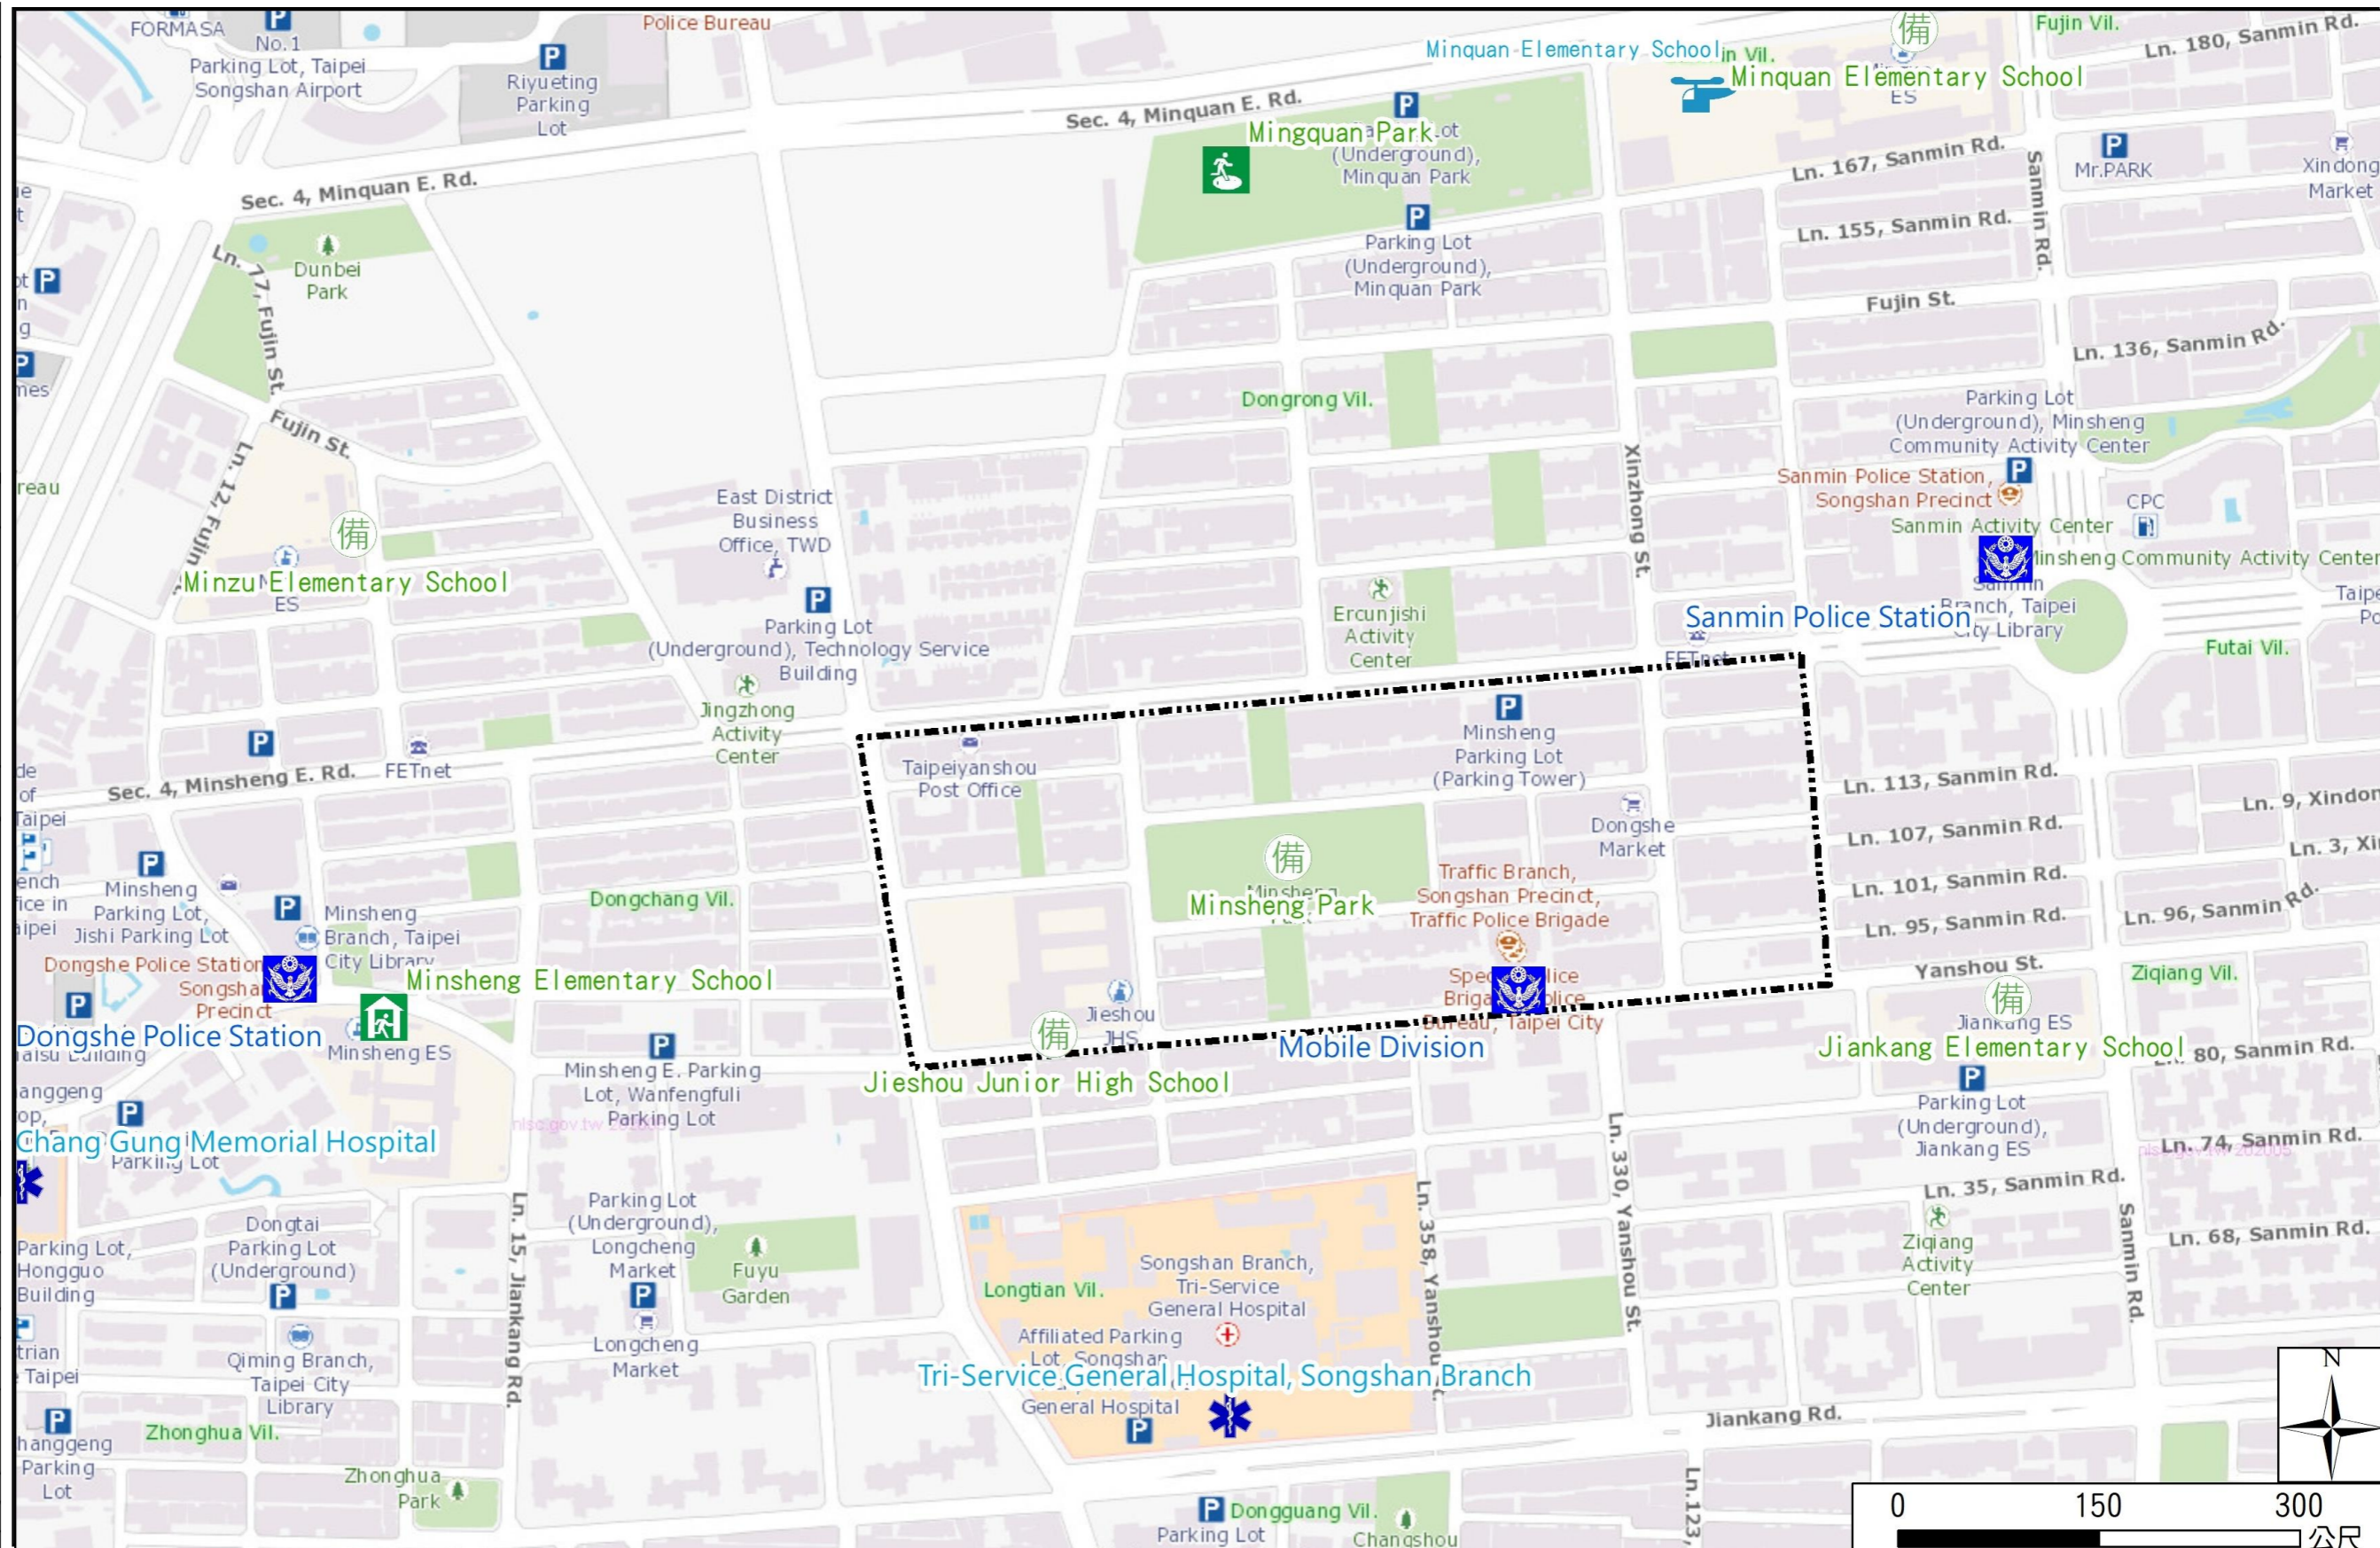

Jieshou Vil., Songshan Dist., Taipei City Evacuation Map

Disaster notification Unit

Taipei Citizen Hotline : 1999
Fire Department Tel. : 119
Police Department Tel. : 110
EOC of Songshan Dist.
Non-emergency number : 02-87878787
Emergency number : 02-66150119
Officer
Mobile : 0988-179595
Note: Please call this District's EOC to ensure that the evacuation shelter is open

Disaster Prevention Information Website

Taipei City Disaster Prevention Information Website

Knowledge of disaster prevention

Flood: Vertical evacuation or preventive evacuation
Earthquake :

More disaster prevention knowledge :
Taipei City Disaster Prevention Guide

Evacuation Shelter

Name	Mingquan Park Applicable to earthquake situations
Address	Intersection of Sec. 4, Minquan E. Rd. and Xinzhong St.
Capacity	2465
Contact number	02-25850192
Name	Minsheng Elementary School (School for Priority Shelter) Applicable to flood situations
Address	No.18, Ln. 199, Dunhua N. Rd.
Capacity	126
Contact number	02-27122452#830
Name	Jieshou Junior High School
Address	No.401, Yanshou St.
Capacity	242
Contact number	02-27664496#500
Name	Jiankang Elementary School
Address	No.168, Yanshou St.
Capacity	150
Contact number	02-25282814#131

圖例	里界 Village Boundary	避難收容處所 Evacuation Shelter	防救災單位 Disaster Rescue Resources	重要地標 Landmark
	里界 Village Boundary	室內避難收容處所(優先安置學校) Indoor Evacuation Shelter (School for Priority Shelter)	警察單位 Police Department	重要地標 Landmark
		室外避難收容處所(防災公園) Outdoor Evacuation Shelter (Disaster Prevention Park)	消防單位 Fire Department	
		避難收容處所(備用) Evacuation Shelter (Backup)	急救責任醫院 Designated Hospital (Emergency Medical Treatment)	
			直升機起降場 Helicopter Pad