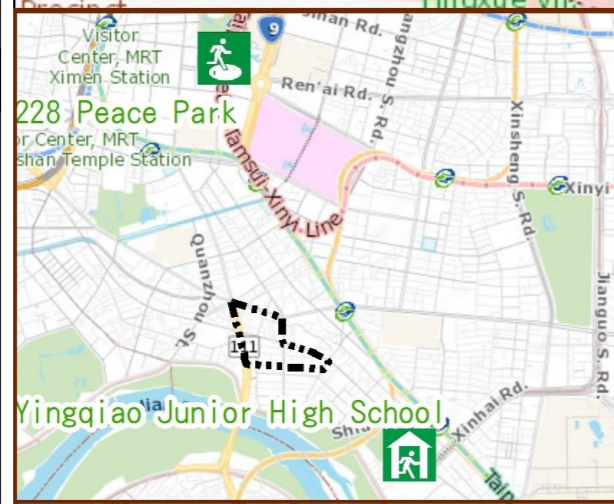

Evacuation Shelter

Name	228 Peace Park Applicable to earthquake situations
Address	No.3, Ketagalan Blvd.
Capacity	5424
Contact number	02-23032451
Name	Yingqiao Junior High School (School for Priority Shelter) Applicable to flood situations
Address	No.4, Sec. 3, Tingzhou Rd
Capacity	52
Contact number	02-23688667#230
Name	Yingqiao Elementary School
Address	No.29, Zhao' an St.
Capacity	303
Contact number	02-23054620#108
Name	Heti Elementary School
Address	No.180, Sec. 2, Tingzhou Rd
Capacity	72
Contact number	02-23677144#831