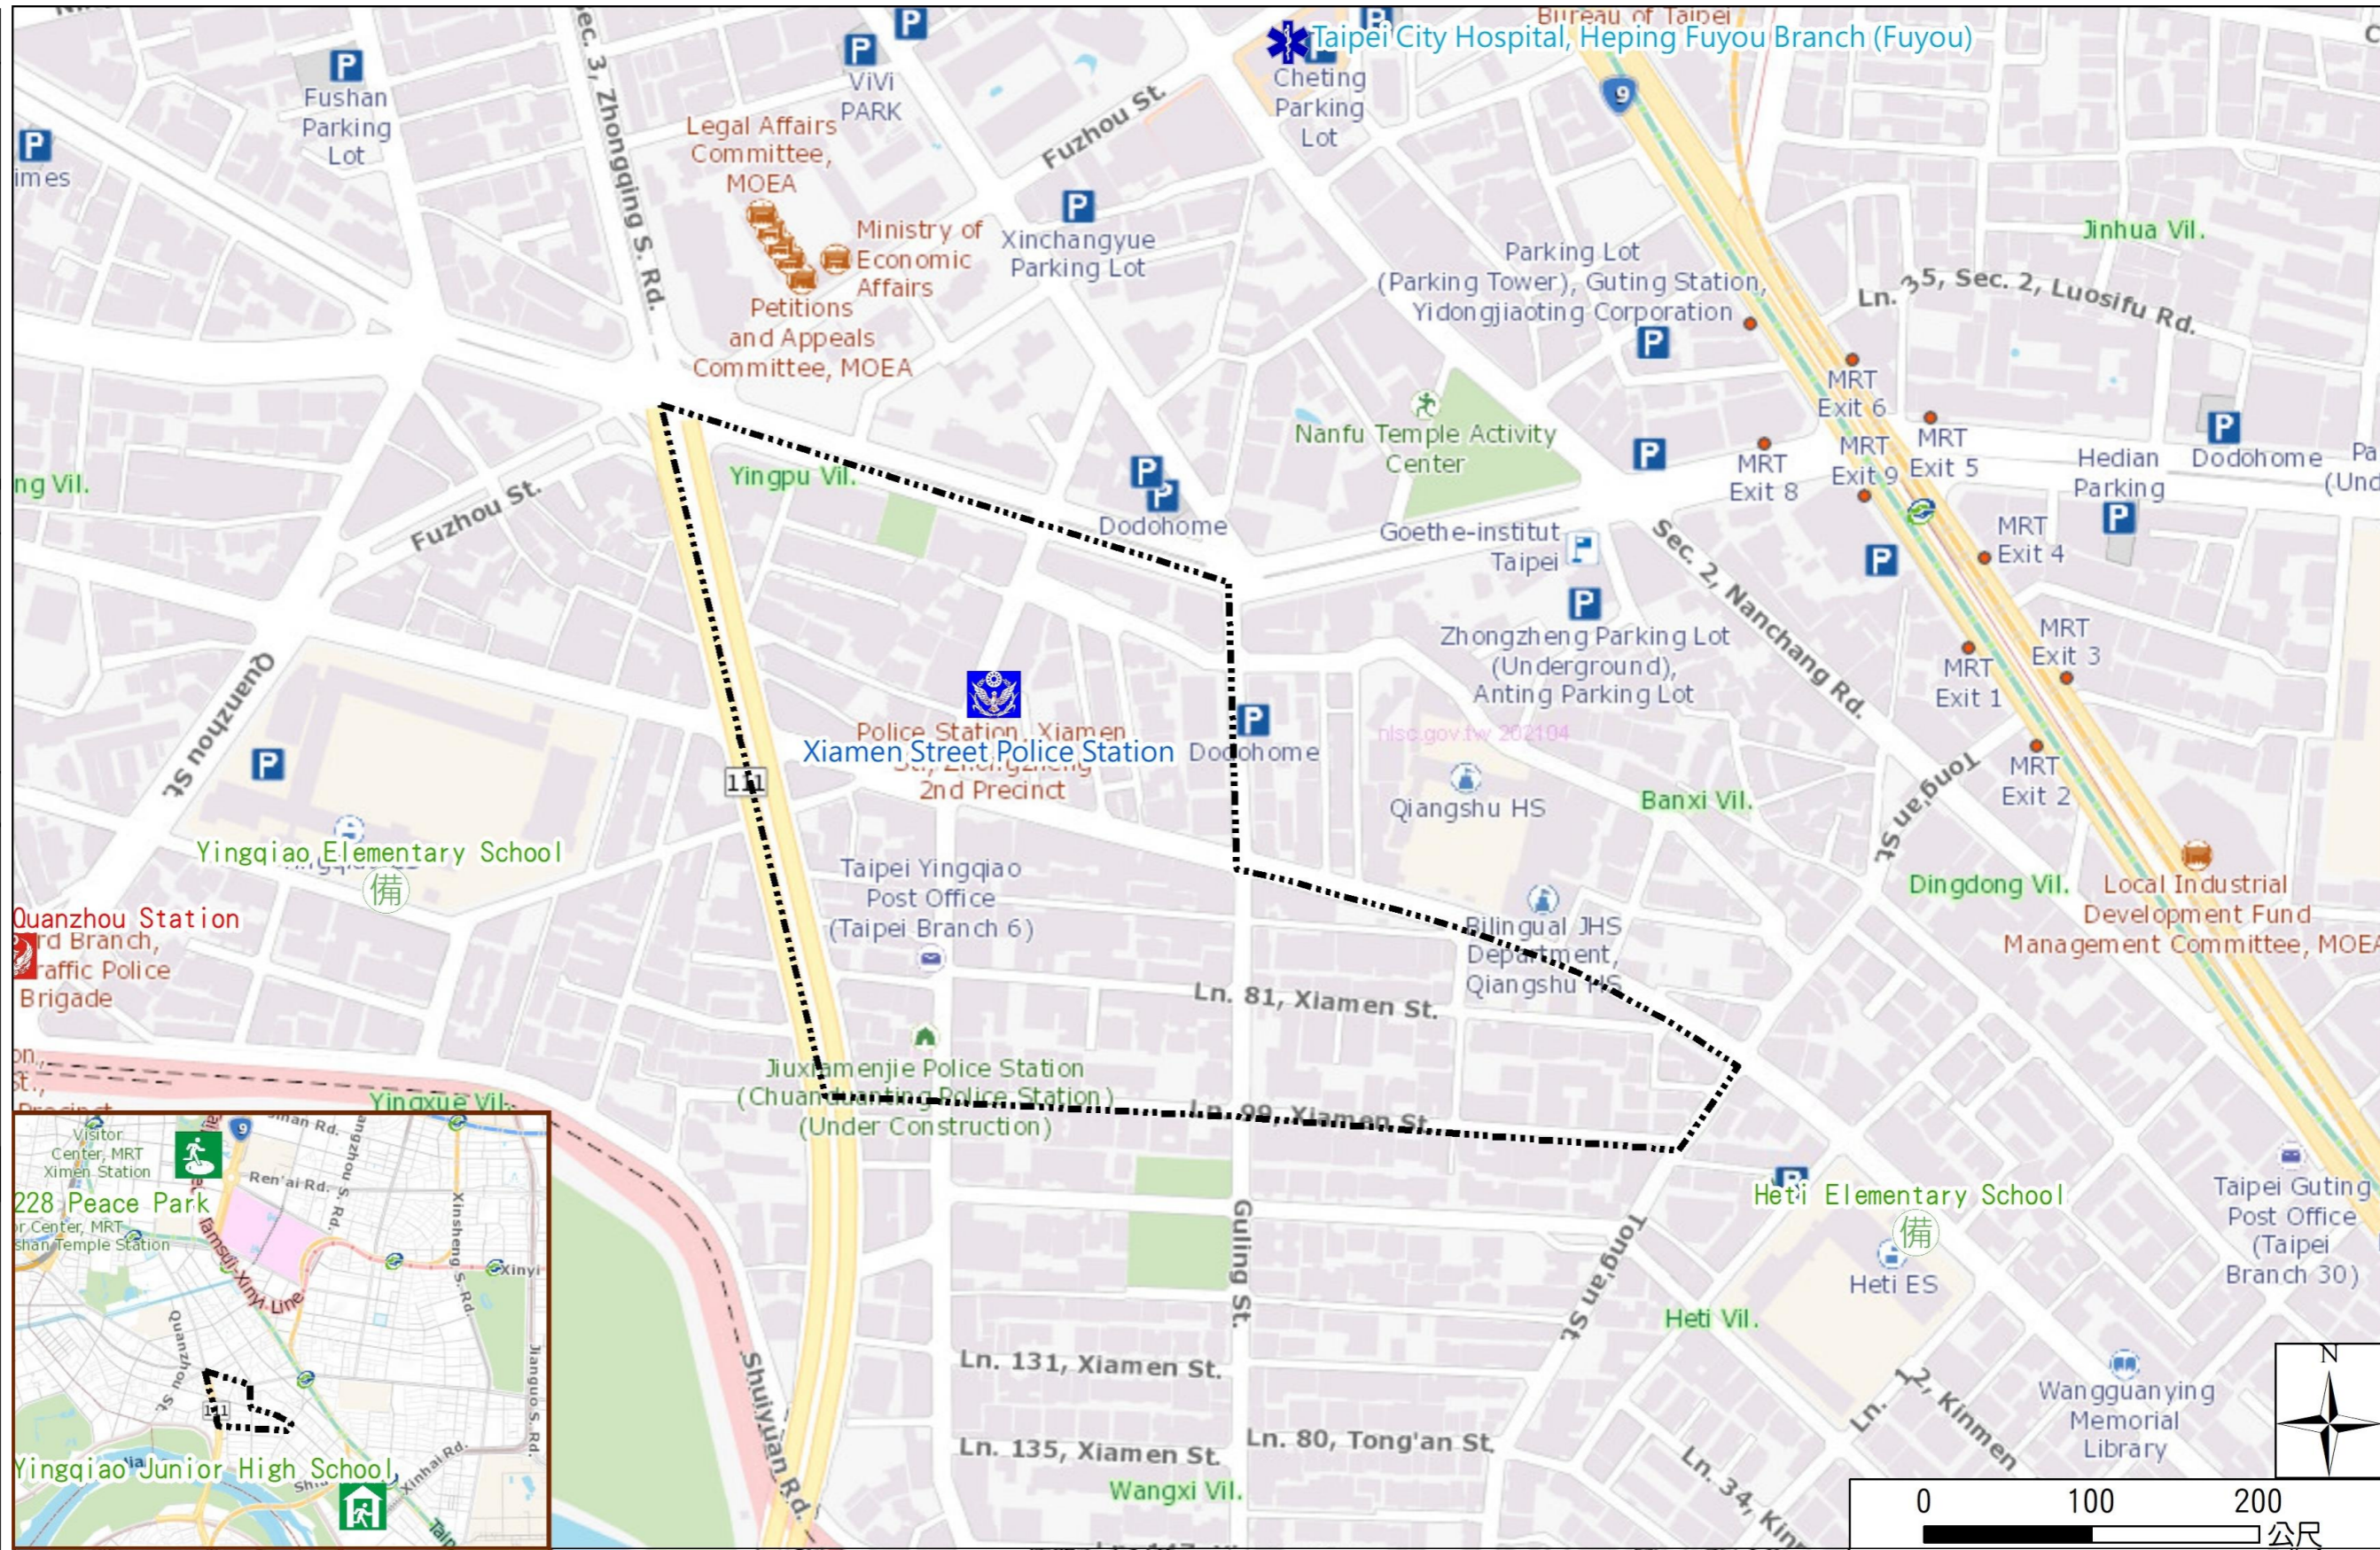

Disaster Prevention Information Website

Taipei City Disaster Prevention Information Website

Knowledge of disaster prevention

Flood: Vertical evacuation or preventive evacuation
 Earthquake :

More disaster prevention knowledge :
 Taipei City Disaster Prevention Guide

Evacuation Shelter

Name	228 Peace Park Applicable to earthquake situations
Address	No.3, Ketagalan Blvd.
Capacity	5424
Contact number	02-23032451
Name	Yingqiao Junior High School (School for Priority Shelter) Applicable to flood situations
Address	No.4, Sec. 3, Tingzhou Rd
Capacity	52
Contact number	02-23688667#230
Name	Yingqiao Elementary School
Address	No.29, Zhao' an St.
Capacity	303
Contact number	02-23054620#108
Name	Heti Elementary School
Address	No.180, Sec. 2, Tingzhou Rd
Capacity	72
Contact number	02-23677144#831