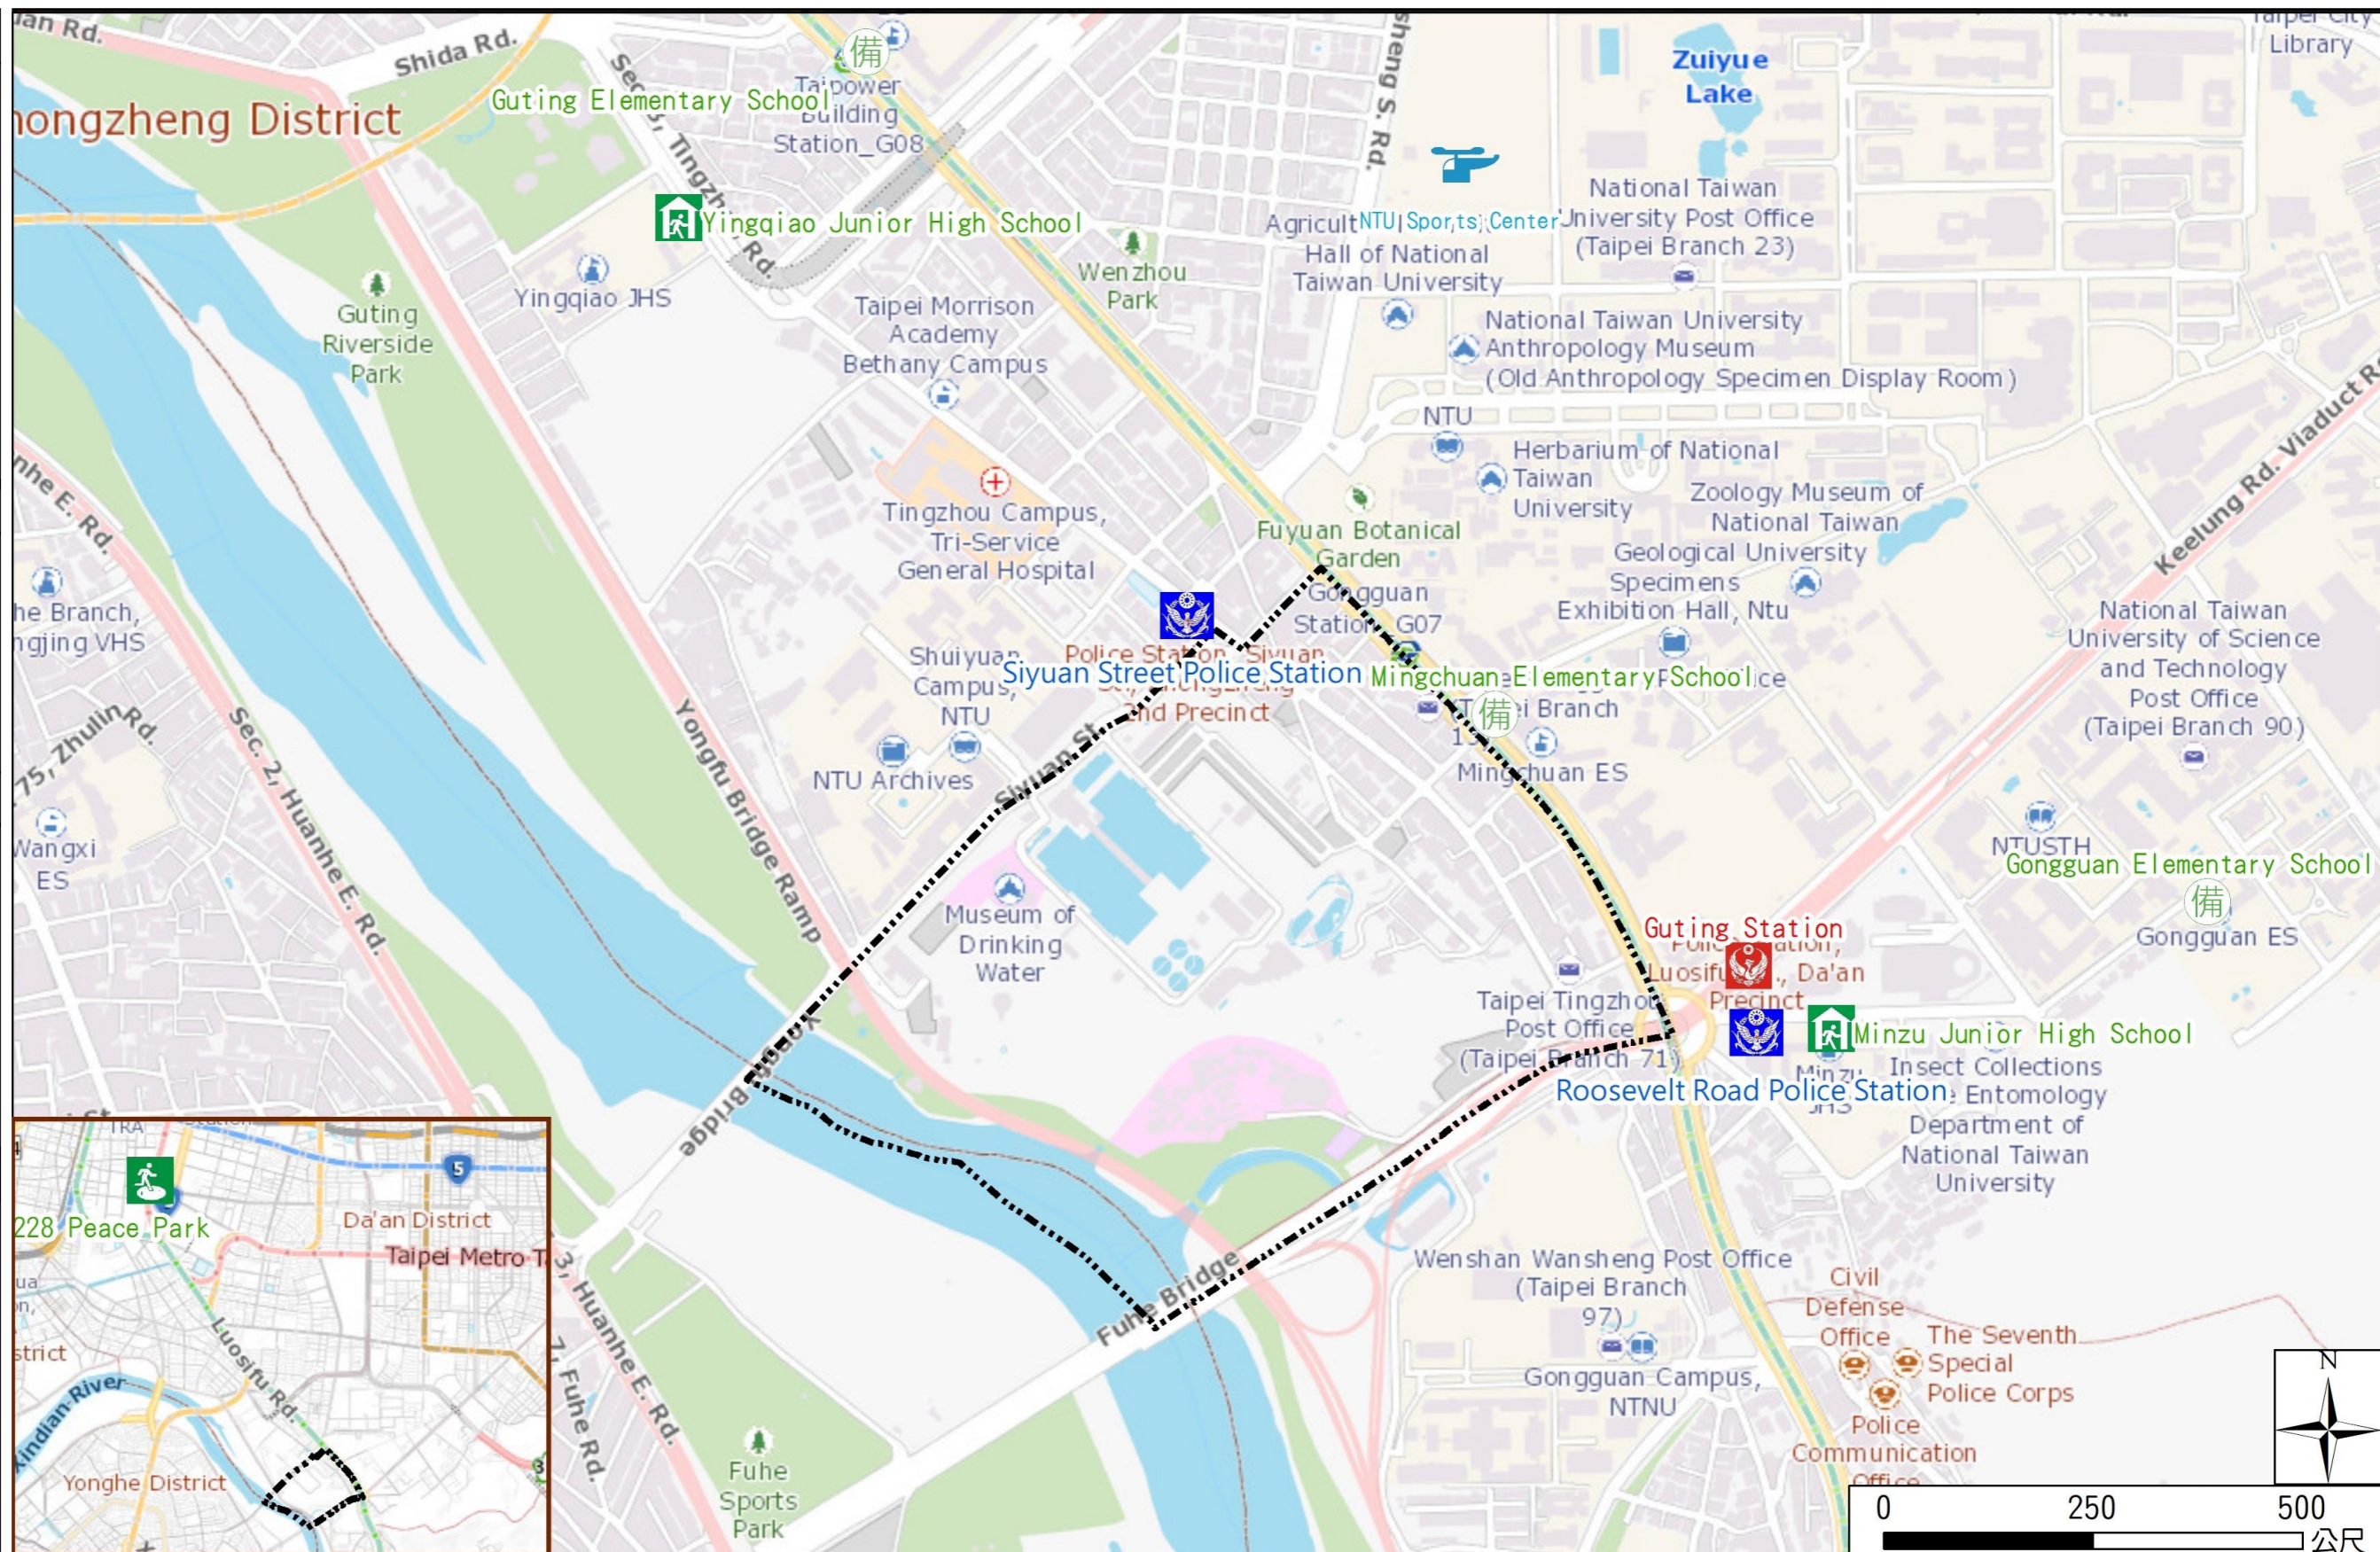

Disaster Prevention Information Website

Taipei City Disaster Prevention Information Website

Knowledge of disaster prevention

Flood: Vertical evacuation or preventive evacuation
 Earthquake :

More disaster prevention knowledge :
 Taipei City Disaster Prevention Guide

Evacuation Shelter

Name	228 Peace Park Applicable to earthquake situations
Address	No.3, Ketaqalan Blvd.
Capacity	5424
Contact number	02-23032451
Name	Yingqiao Junior High (School for Priority Shelter) Applicable to flood situations
Address	No.4, Sec. 3, Tingzhou Rd.
Capacity	52
Contact number	02-23688667#230