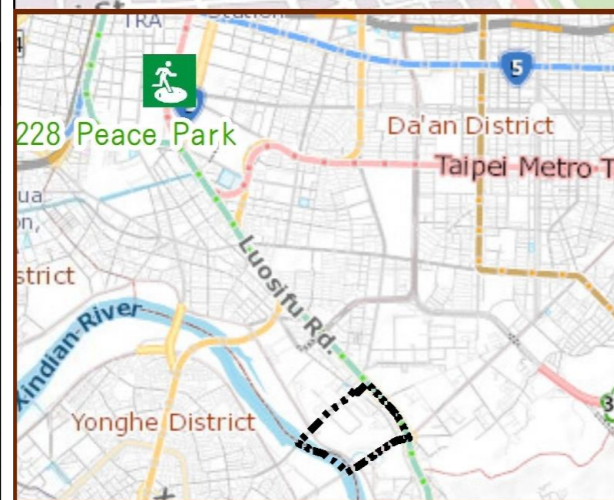

Evacuation Shelter

Name	228 Peace Park Applicable to earthquake situations
Address	No.3, Ketaqalan Blvd.
Capacity	5424
Contact number	02-23032451
Name	Yingqiao Junior High (School for Priority Shelter) Applicable to flood situations
Address	No.4, Sec. 3, Tingzhou Rd.
Capacity	52
Contact number	02-23688667#230