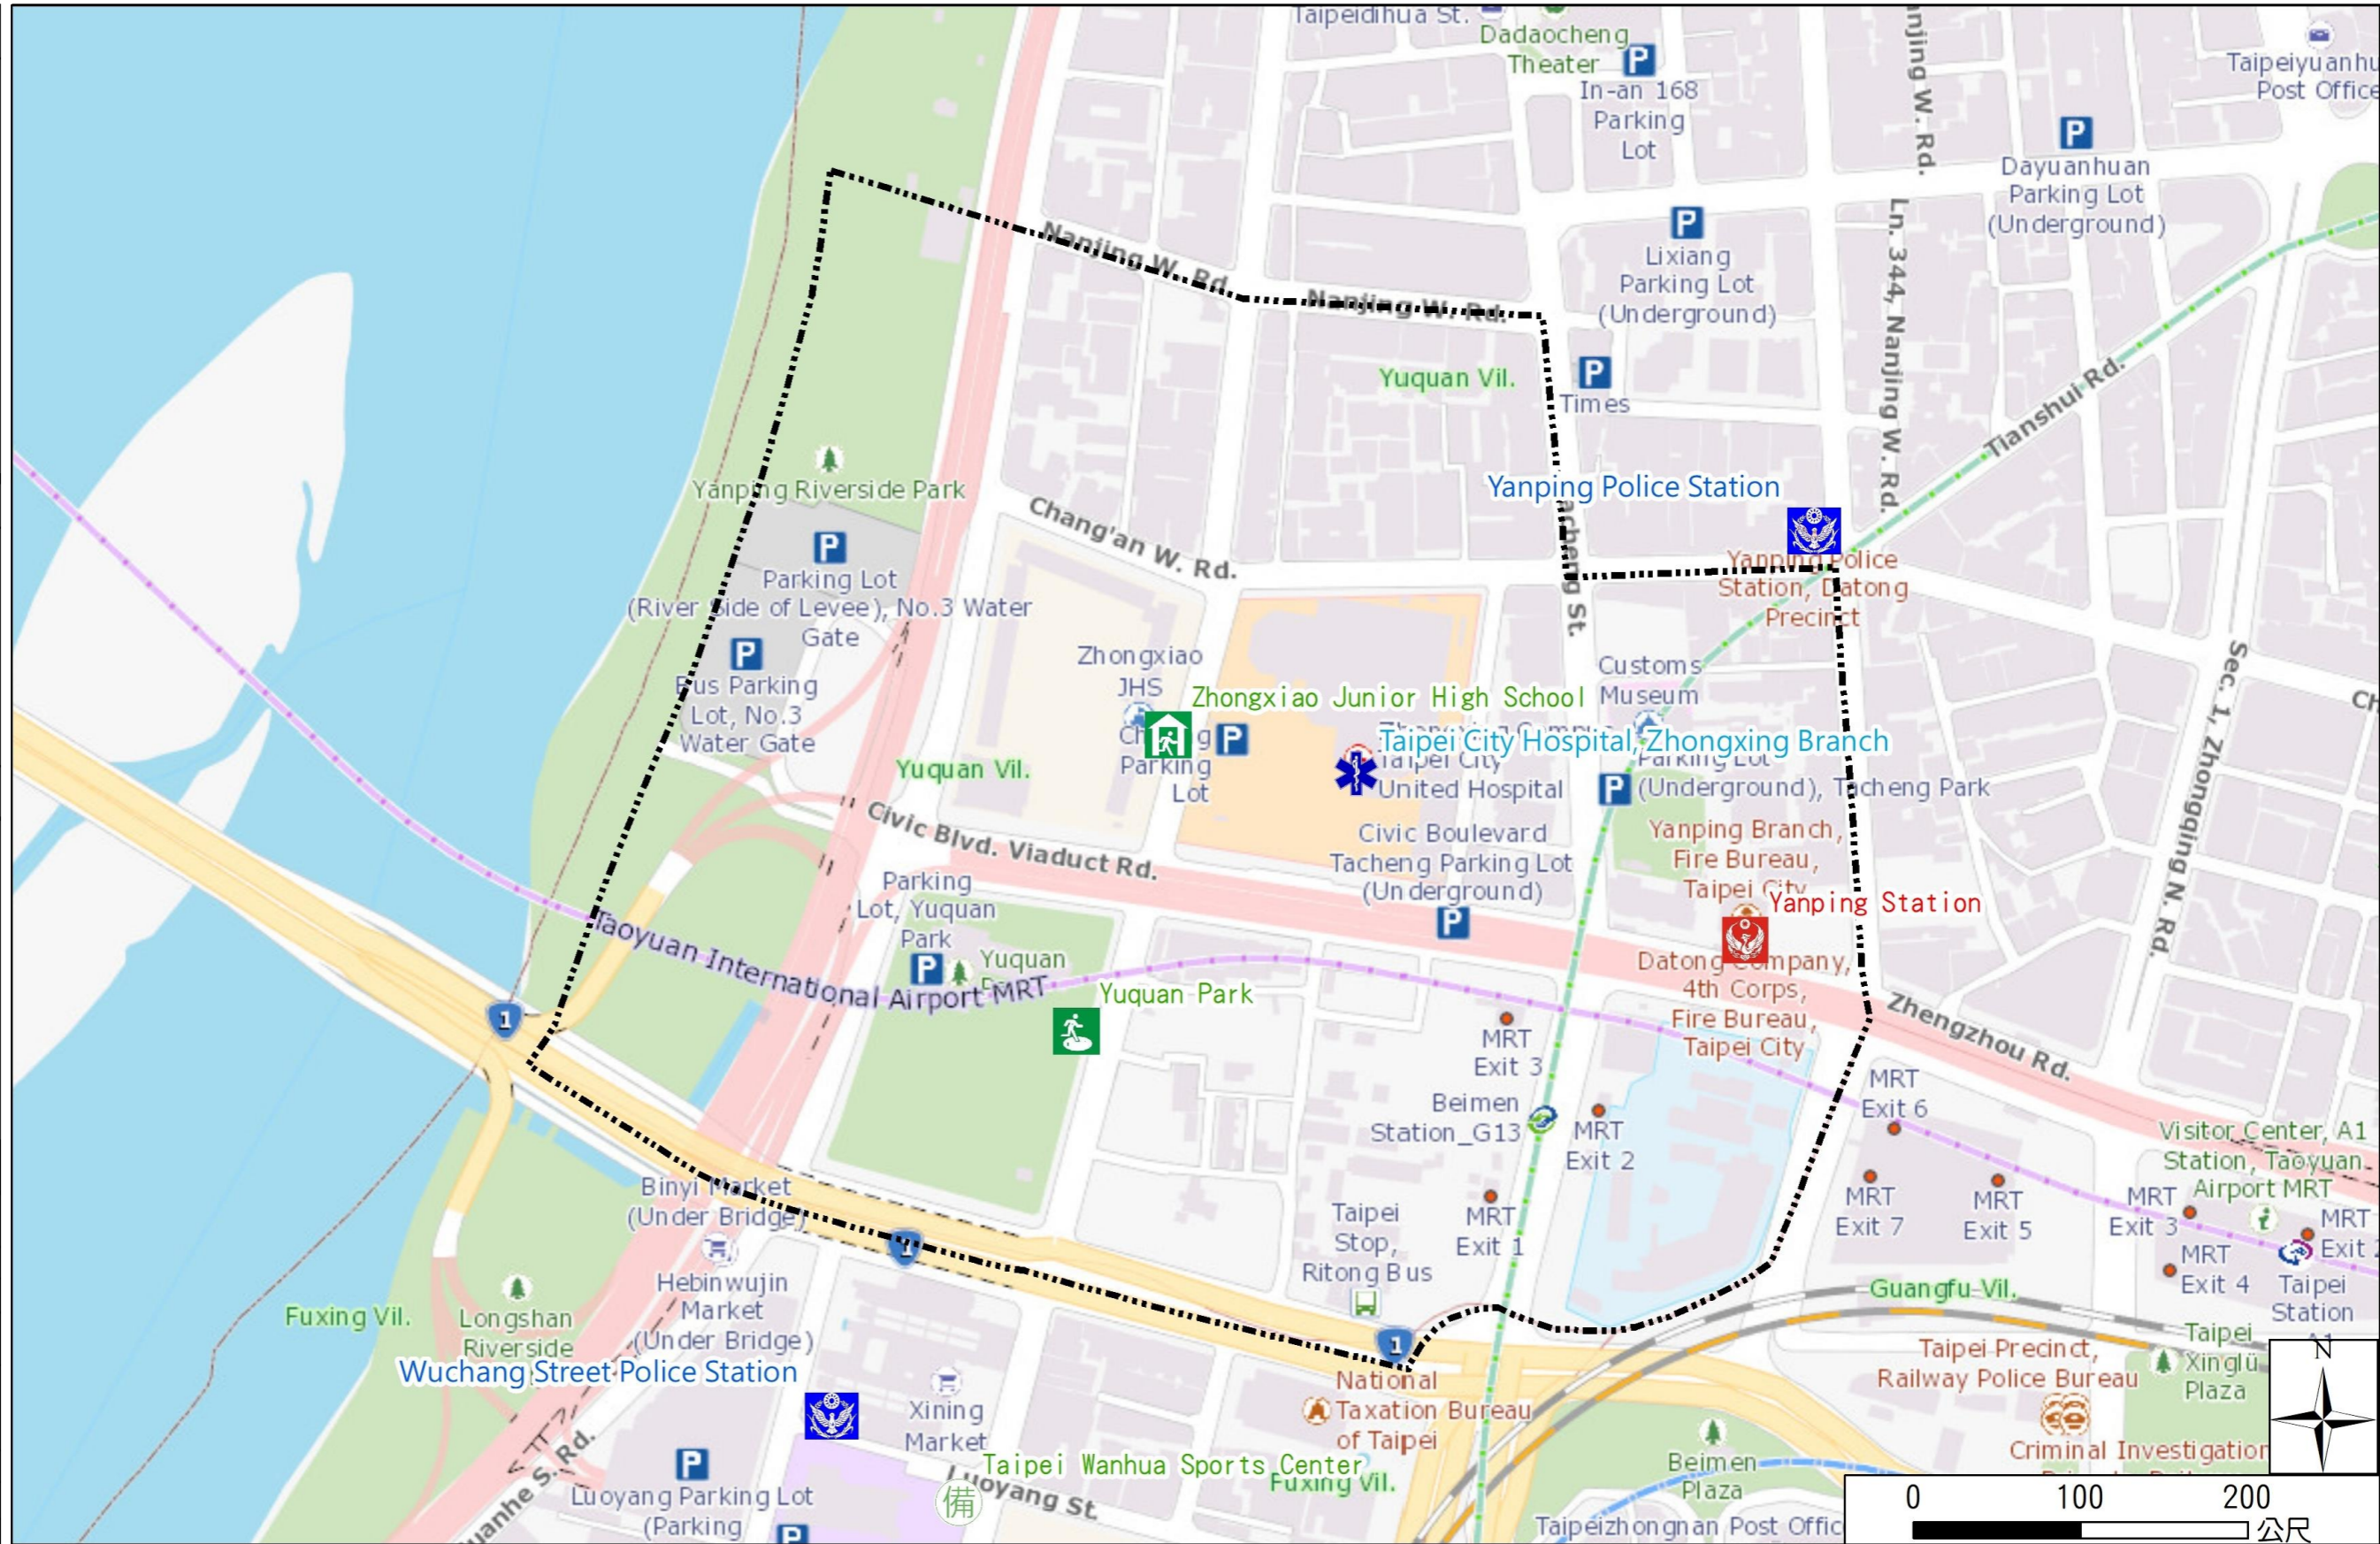

Yuquan Vil., Datong Dist., Taipei City Evacuation Map

Disaster notification Unit

Taipei Citizen Hotline : 1999
Fire Department Tel. : 119
Police Department Tel. : 110
EOC of Datong District Dist.
Non-emergency number :
02-25975323
Emergency number :
02-66080119
Officer
Mobile : 0988-179-709
Note: Please call this District's
EOC to ensure that the evacuation
shelter is open

Disaster Prevention Information Website

Taipei City Disaster Prevention Information Website

Knowledge of disaster prevention

Flood: Vertical evacuation or preventive evacuation
Earthquake :

More disaster prevention knowledge :
Taipei City Disaster Prevention Guide

Evacuation Shelter

Name	Yuquan Park Applicable to earthquake situations
Address	No.28, Xining N. Rd.
Capacity	1993
Contact number	02-25850192
Name	Zhongxiao Junior High School (School for Priority Shelter) Applicable to earthquake situations
Address	No.32, Xining N. Rd.,
Capacity	131
Contact number	02-25524890#71
Name	Penlai Elementary School
Address	No.35, Ningxia Rd
Capacity	104
Contact number	25569835#500
Name	Rixin Elementary School
Address	RdNo.151, Taiyuan
Capacity	137
Contact number	0225584819#313

圖例	里界 Village Boundary	避難收容處所 Evacuation Shelter	防救災單位 Disaster Rescue Resources	重要地標 Landmark
	里界 Village Boundary	室內避難收容處所(優先安置學校) Indoor Evacuation Shelter (School for Priority Shelter) 室外避難收容處所(防災公園) Outdoor Evacuation Shelter (Disaster Prevention Park) 避難收容處所(備用) Evacuation Shelter (Backup)	警察單位 Police Department 消防單位 Fire Department 急救責任醫院 Designated Hospital (Emergency Medical Treatment)	直升機起降場 Helicopter Pad 重要地標 Landmark