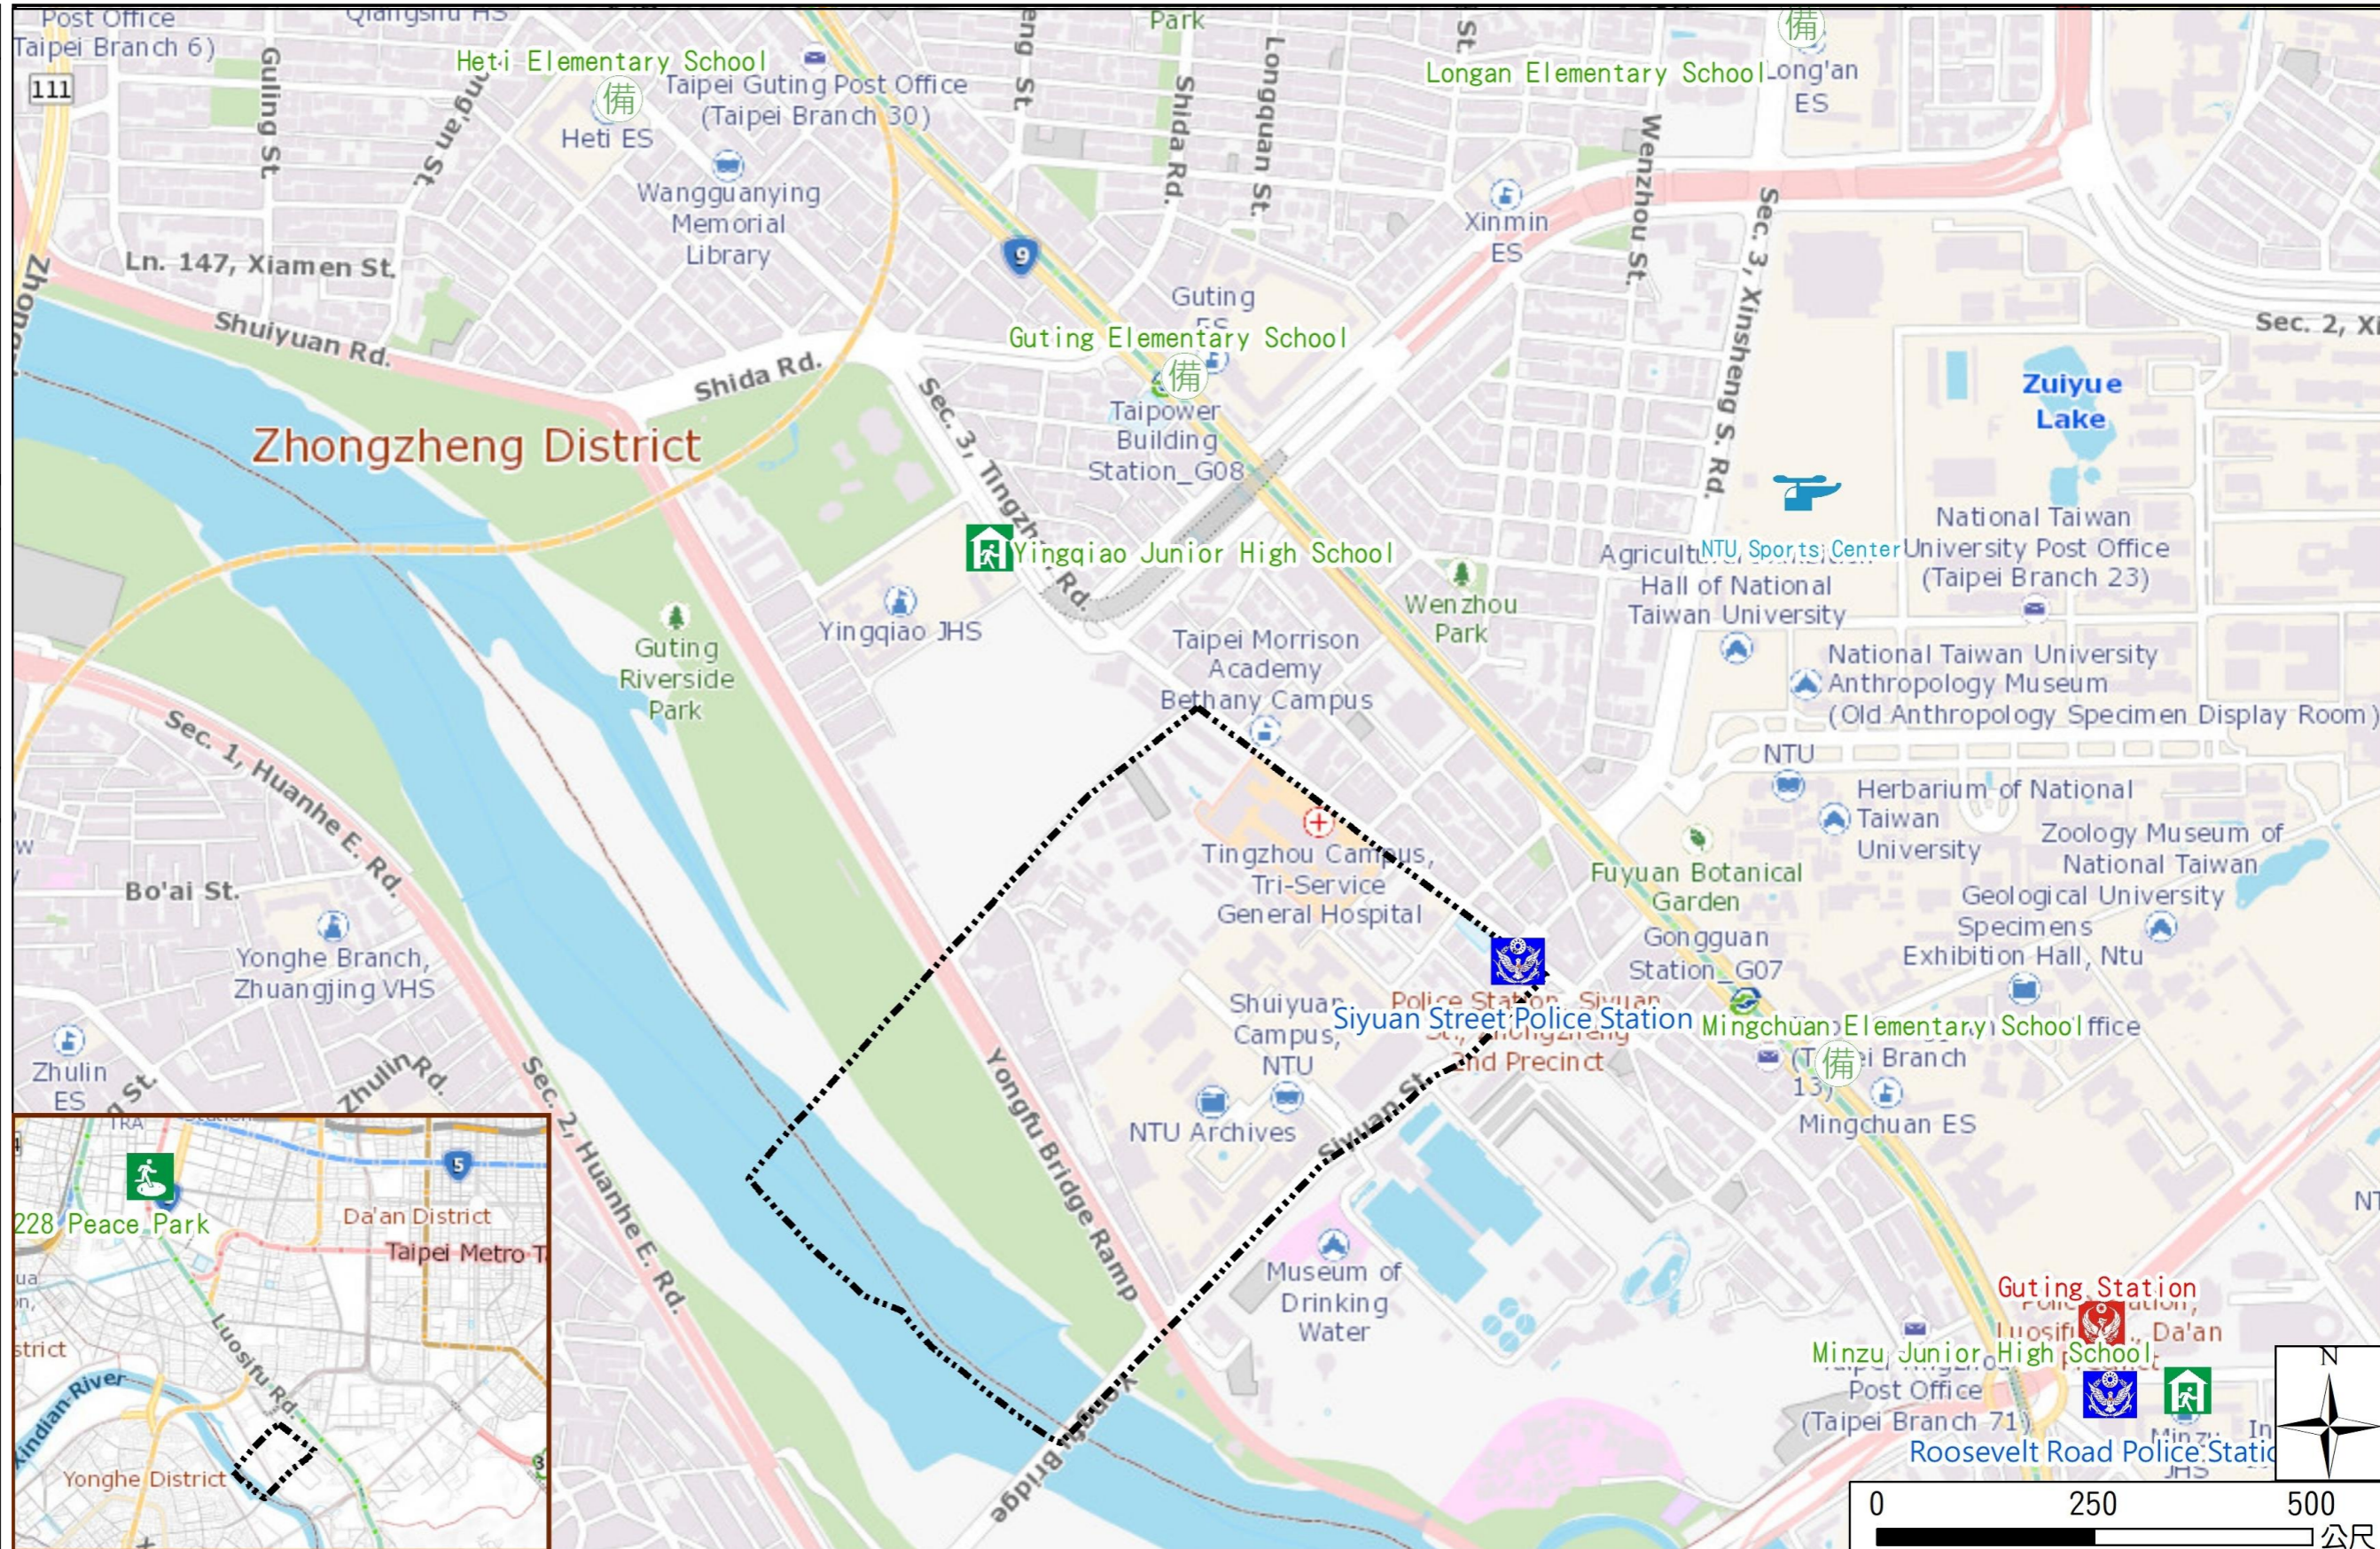

Fushui Vil., Zhongzheng Dist., Taipei City Evacuation Map

Disaster notification Unit

Taipei Citizen Hotline : 1999
 Fire Department Tel. : 119
 Police Department Tel. : 110
 EOC of Zhongzheng Dist.
 Non-emergency number : 02-23416721
 Emergency number : 02-66179590
 Officer
 Mobile : 0978-865727
 Note: Please call this District's EOC to ensure that the evacuation shelter is open

Disaster Prevention Information Website

Taipei City Disaster Prevention Information Website

Knowledge of disaster prevention

Flood: Vertical evacuation or preventive evacuation
 Earthquake :

More disaster prevention knowledge :
 Taipei City Disaster Prevention Guide

Evacuation Shelter	
Name	228 Peace Park Applicable to earthquake situations
Address	No.3, Ketagalan Blvd.
Capacity	5424
Contact number	02-23032451
Name	Yingqiao Junior High School (School for Priority Shelter) Applicable to flood situations
Address	No.4, Sec. 3, Tingzhou Rd.
Capacity	52
Contact number	02-23688667#230
Name	Heti Elementary School
Address	No.180, Sec. 2, Tingzhou Rd.
Capacity	72
Contact number	02-23677144#831
Name	
Address	
Capacity	
Contact number	