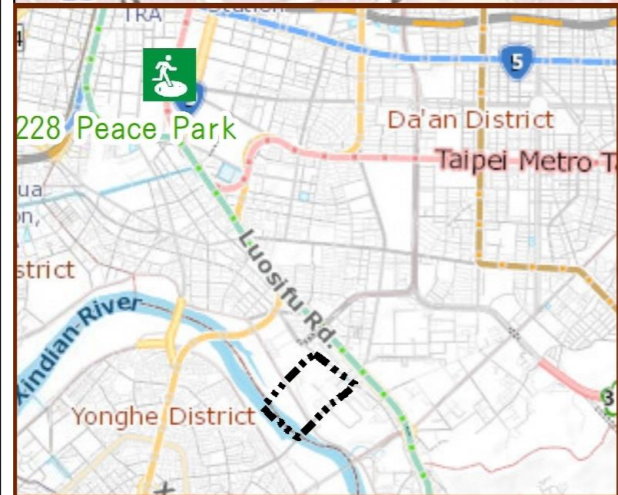

Fushui Vil., Zhongzheng Dist., Taipei City Evacuation Map

Disaster notification Unit

Taipei Citizen Hotline : 1999
 Fire Department Tel. : 119
 Police Department Tel. : 110
 EOC of Zhongzheng Dist.
 Non-emergency number : 02-23416721
 Emergency number : 02-66179590
 Officer
 Mobile : 0978-865727
 Note: Please call this District's EOC to ensure that the evacuation shelter is open

Evacuation Shelter	
Name	228 Peace Park Applicable to earthquake situations
Address	No.3, Ketagalan Blvd.
Capacity	5424
Contact number	02-23032451
Name	Yingqiao Junior High School (School for Priority Shelter) Applicable to flood situations
Address	No.4, Sec. 3, Tingzhou Rd.
Capacity	52
Contact number	02-23688667#230
Name	Heti Elementary School
Address	No.180, Sec. 2, Tingzhou Rd.
Capacity	72
Contact number	02-23677144#831
Name	
Address	
Capacity	
Contact number	