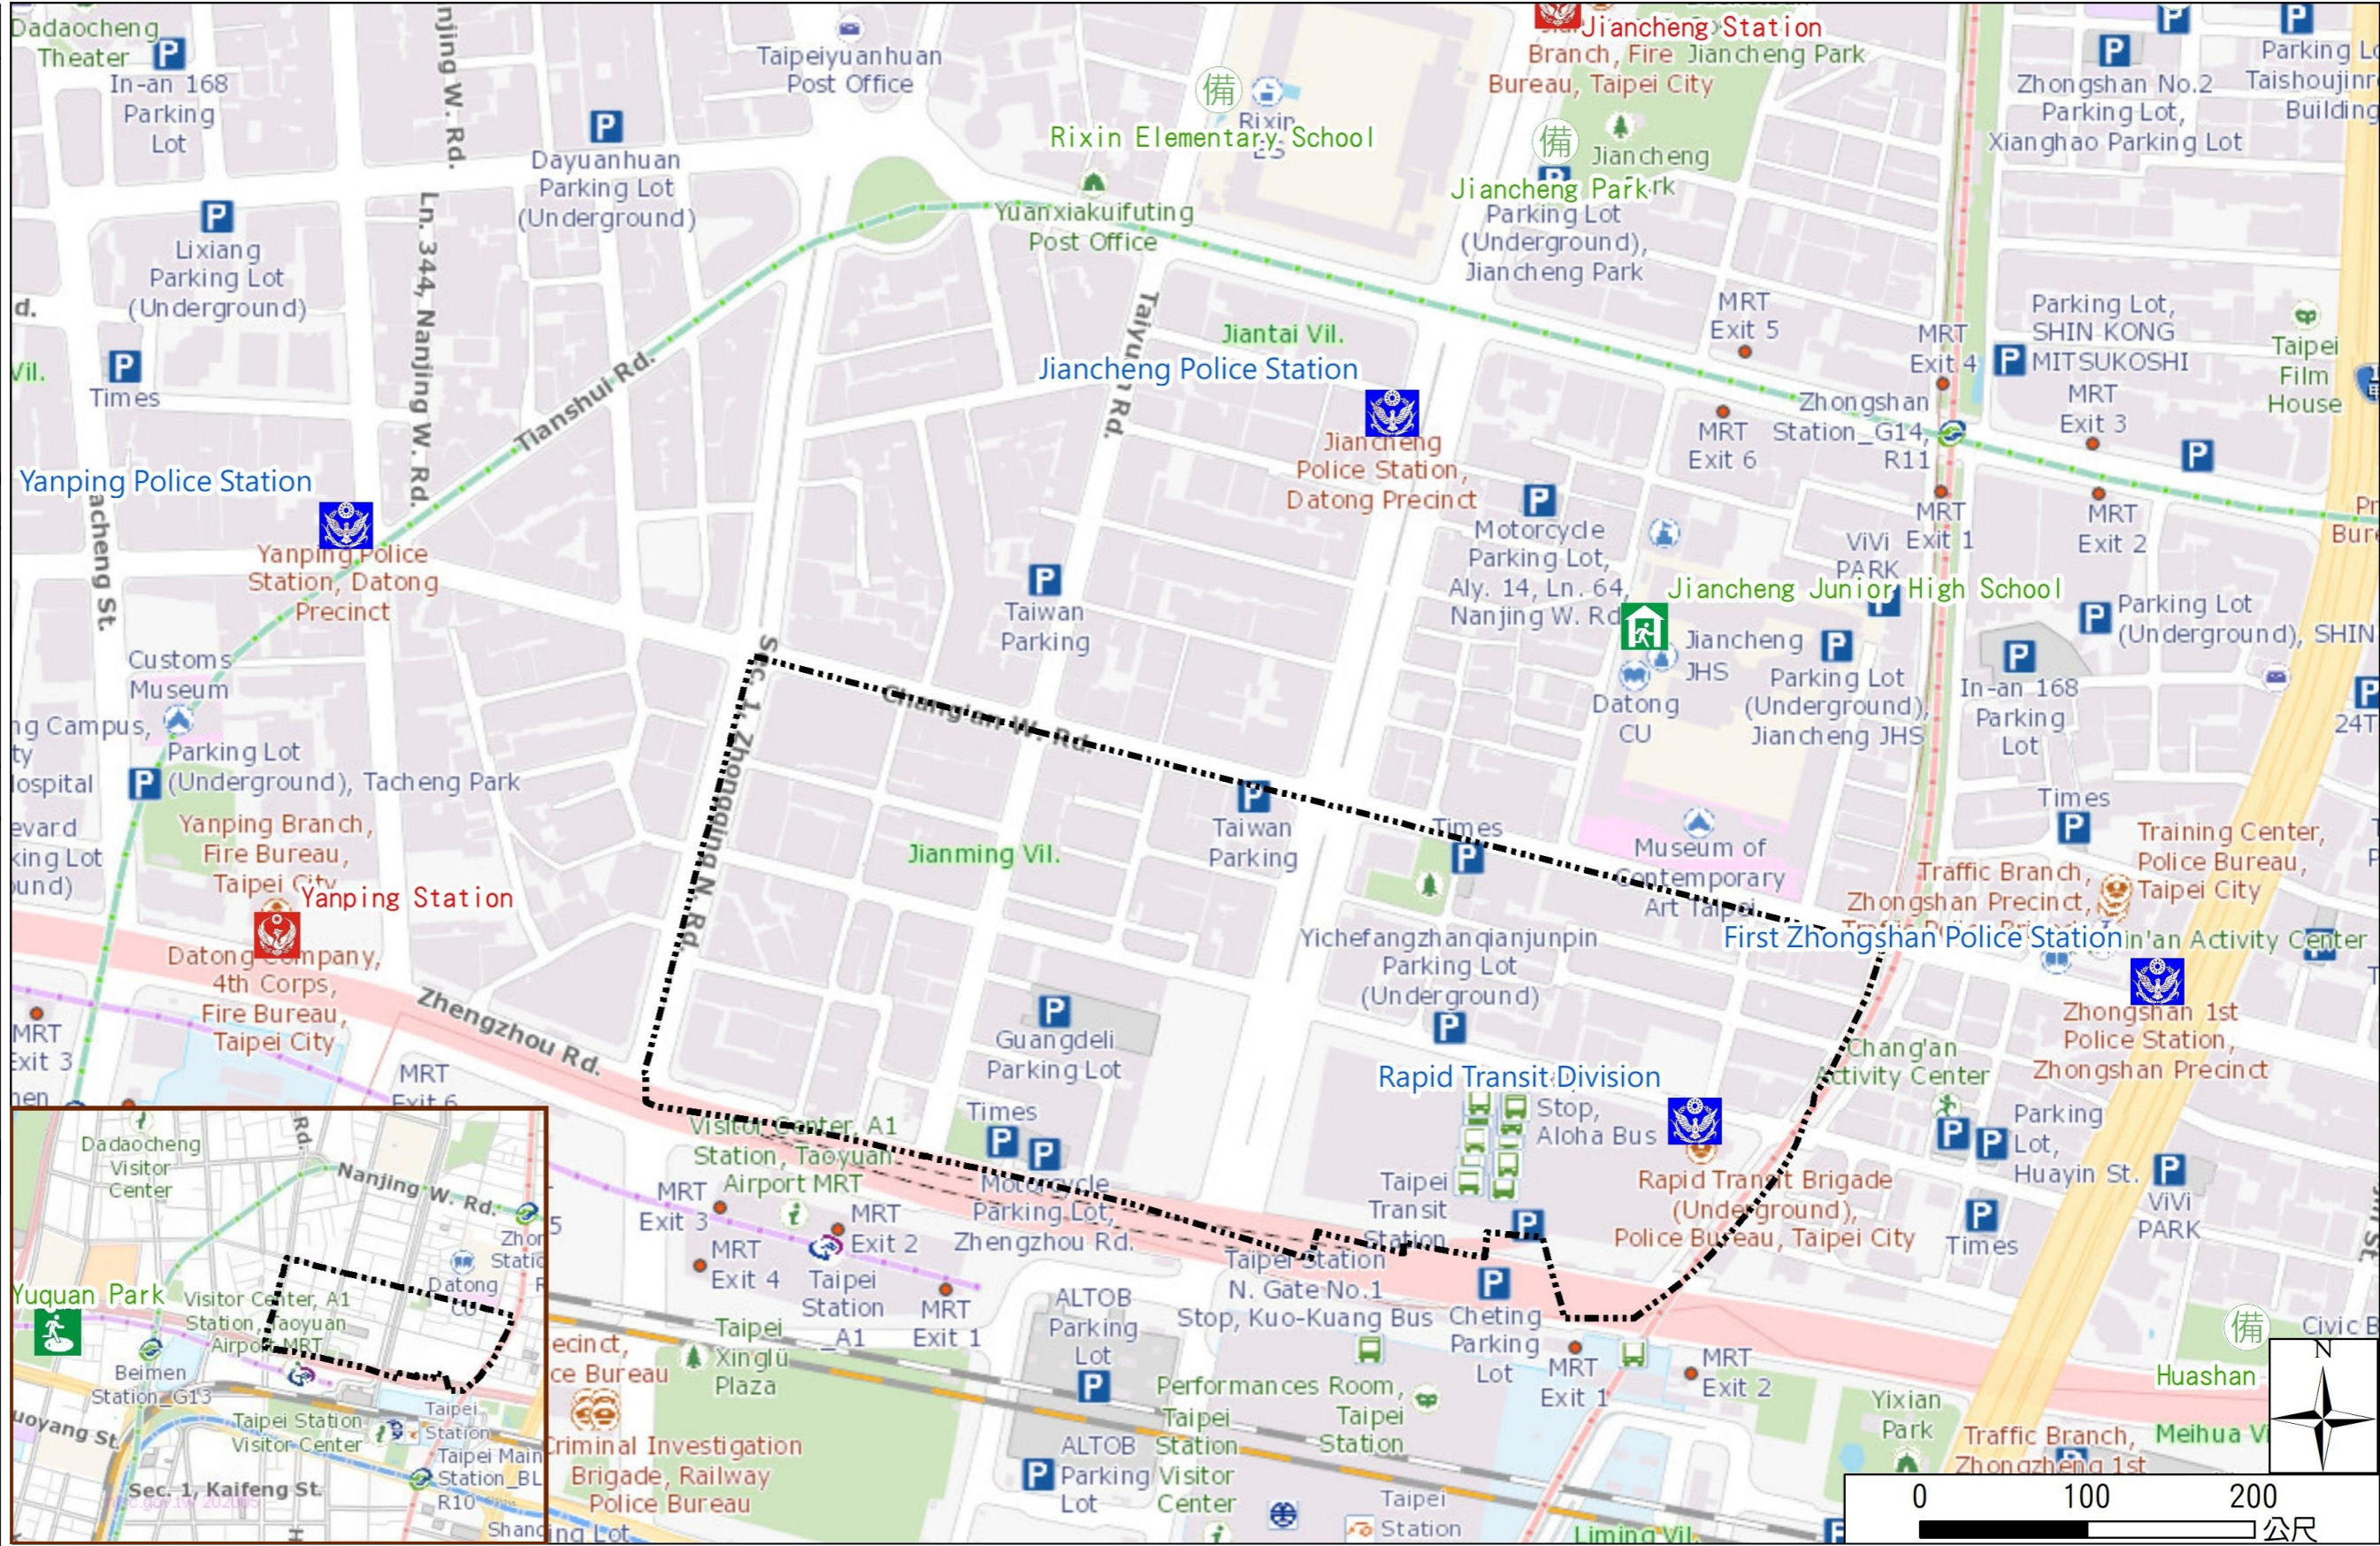

Disaster Prevention Information Website

Taipei City Disaster Prevention Information Website

Knowledge of disaster prevention

Flood: Vertical evacuation or preventive evacuation
 Earthquake :

More disaster prevention knowledge :
 Taipei City Disaster Prevention Guide

Evacuation Shelter

Name	Yuquan Park Applicable to earthquake situations
Address	No.28, Xining N. Rd.
Capacity	1993
Contact number	02-25850192
Name	Jiancheng Junior High School (School for Priority Shelter) Applicable to earthquake situations
Address	No.37-1, Chang'an W. Rd.
Capacity	119
Contact number	02-25587042#650
Name	Rixin Elementary School
Address	No.151, Taiyuan Rd.
Capacity	137
Contact number	02-25584819#312
Name	Jiancheng Park Applicable to earthquake situations
Address	No.35, Sec. 2, Chengde Rd.
Capacity	923
Contact number	02-25850192