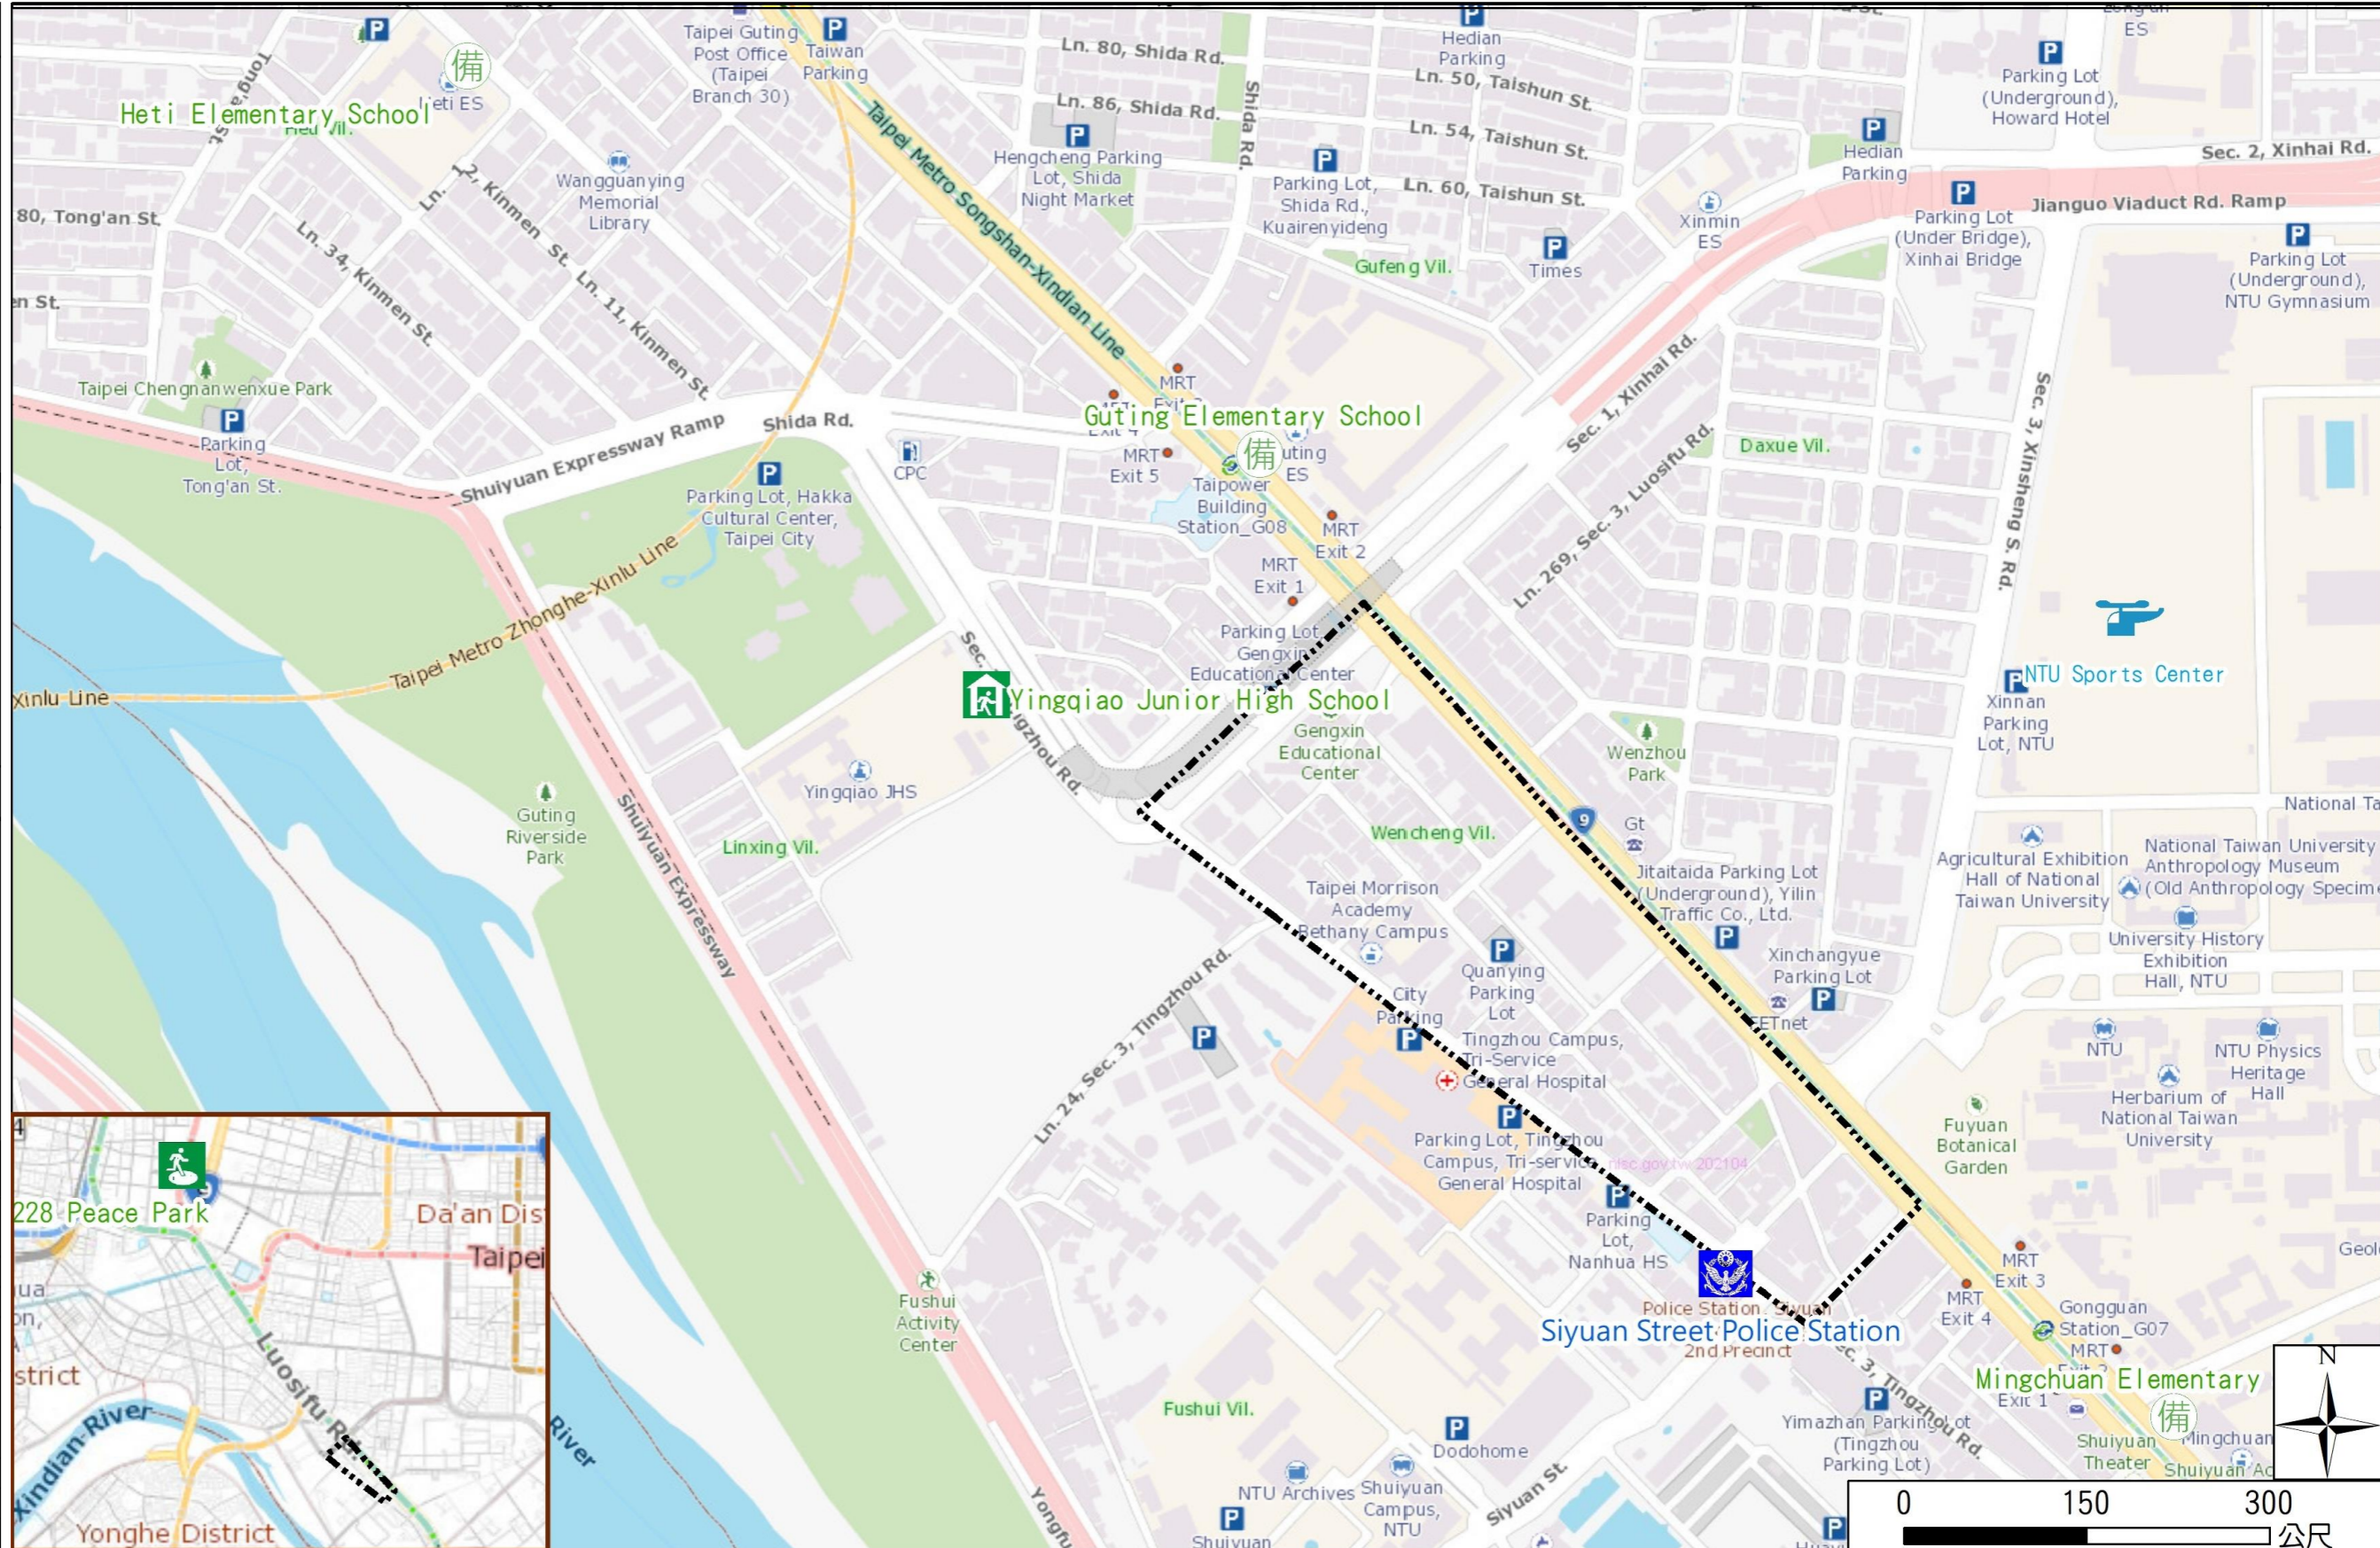

Wensheng Vil., Zhongzheng Dist., Taipei City Evacuation Map

Disaster notification Unit

Taipei Citizen Hotline : 1999
Fire Department Tel. : 119
Police Department Tel. : 110
EOC of Zhongzheng Dist.
Non-emergency number : 02-23416721
Emergency number : 02-66179590
Officer
Mobile : 0978-865728
Note: Please call this District's EOC to ensure that the evacuation shelter is open

Disaster Prevention Information Website

[Taipei City Disaster Prevention Information Website](#)

Knowledge of disaster prevention

Flood: Vertical evacuation or preventive evacuation
Earthquake :

More disaster prevention knowledge :
[Taipei City Disaster Prevention Guide](#)

Evacuation Shelter

Name	228 Peace Park Applicable to earthquake situations
Address	No.3, Ketagalan Blvd.
Capacity	5424
Contact number	02-23032451
Name	Yingqiao Junior High School (School for Priority Shelter) Applicable to flood situations
Address	No.4, Sec. 3, Tingzhou Rd.
Capacity	52
Contact number	02-23688667#230
Name	Heti Elementary School
Address	No.180, Sec. 2, Tingzhou Rd.
Capacity	72
Contact number	02-23677144#831
Name	
Address	
Capacity	
Contact number	

圖例	里界 Village Boundary	避難收容處所 Evacuation Shelter	防救災單位 Disaster Rescue Resources	重要地標 Landmark
	 里界 Village Boundary	 室內避難收容處所(優先安置學校) Indoor Evacuation Shelter (School for Priority Shelter)	 警察單位 Police Department	 直升機起降場 Helicopter Pad
		 室外避難收容處所(防災公園) Outdoor Evacuation Shelter (Disaster Prevention Park)	 消防單位 Fire Department	 重要地標 Landmark
		 避難收容處所(備用) Evacuation Shelter (Backup)	 急救責任醫院 Designated Hospital (Emergency Medical Treatment)