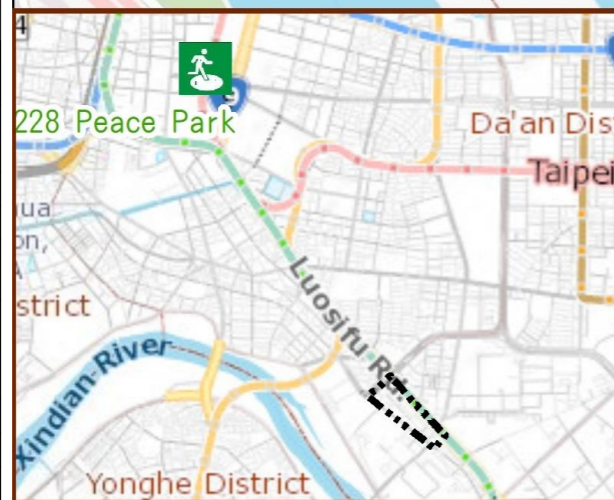

# Wensheng Vil., Zhongzheng Dist., Taipei City Evacuation Map

## Evacuation Shelter

Name	228 Peace Park Applicable to earthquake situations
Address	No.3, Ketagalan Blvd.
Capacity	5424
Contact number	02-23032451
Name	Yingqiao Junior High School (School for Priority Shelter) Applicable to flood situations
Address	No.4, Sec. 3, Tingzhou Rd.
Capacity	52
Contact number	02-23688667#230
Name	Heti Elementary School
Address	No.180, Sec. 2, Tingzhou Rd.
Capacity	72
Contact number	02-23677144#831
Name	
Address	
Capacity	
Contact number	