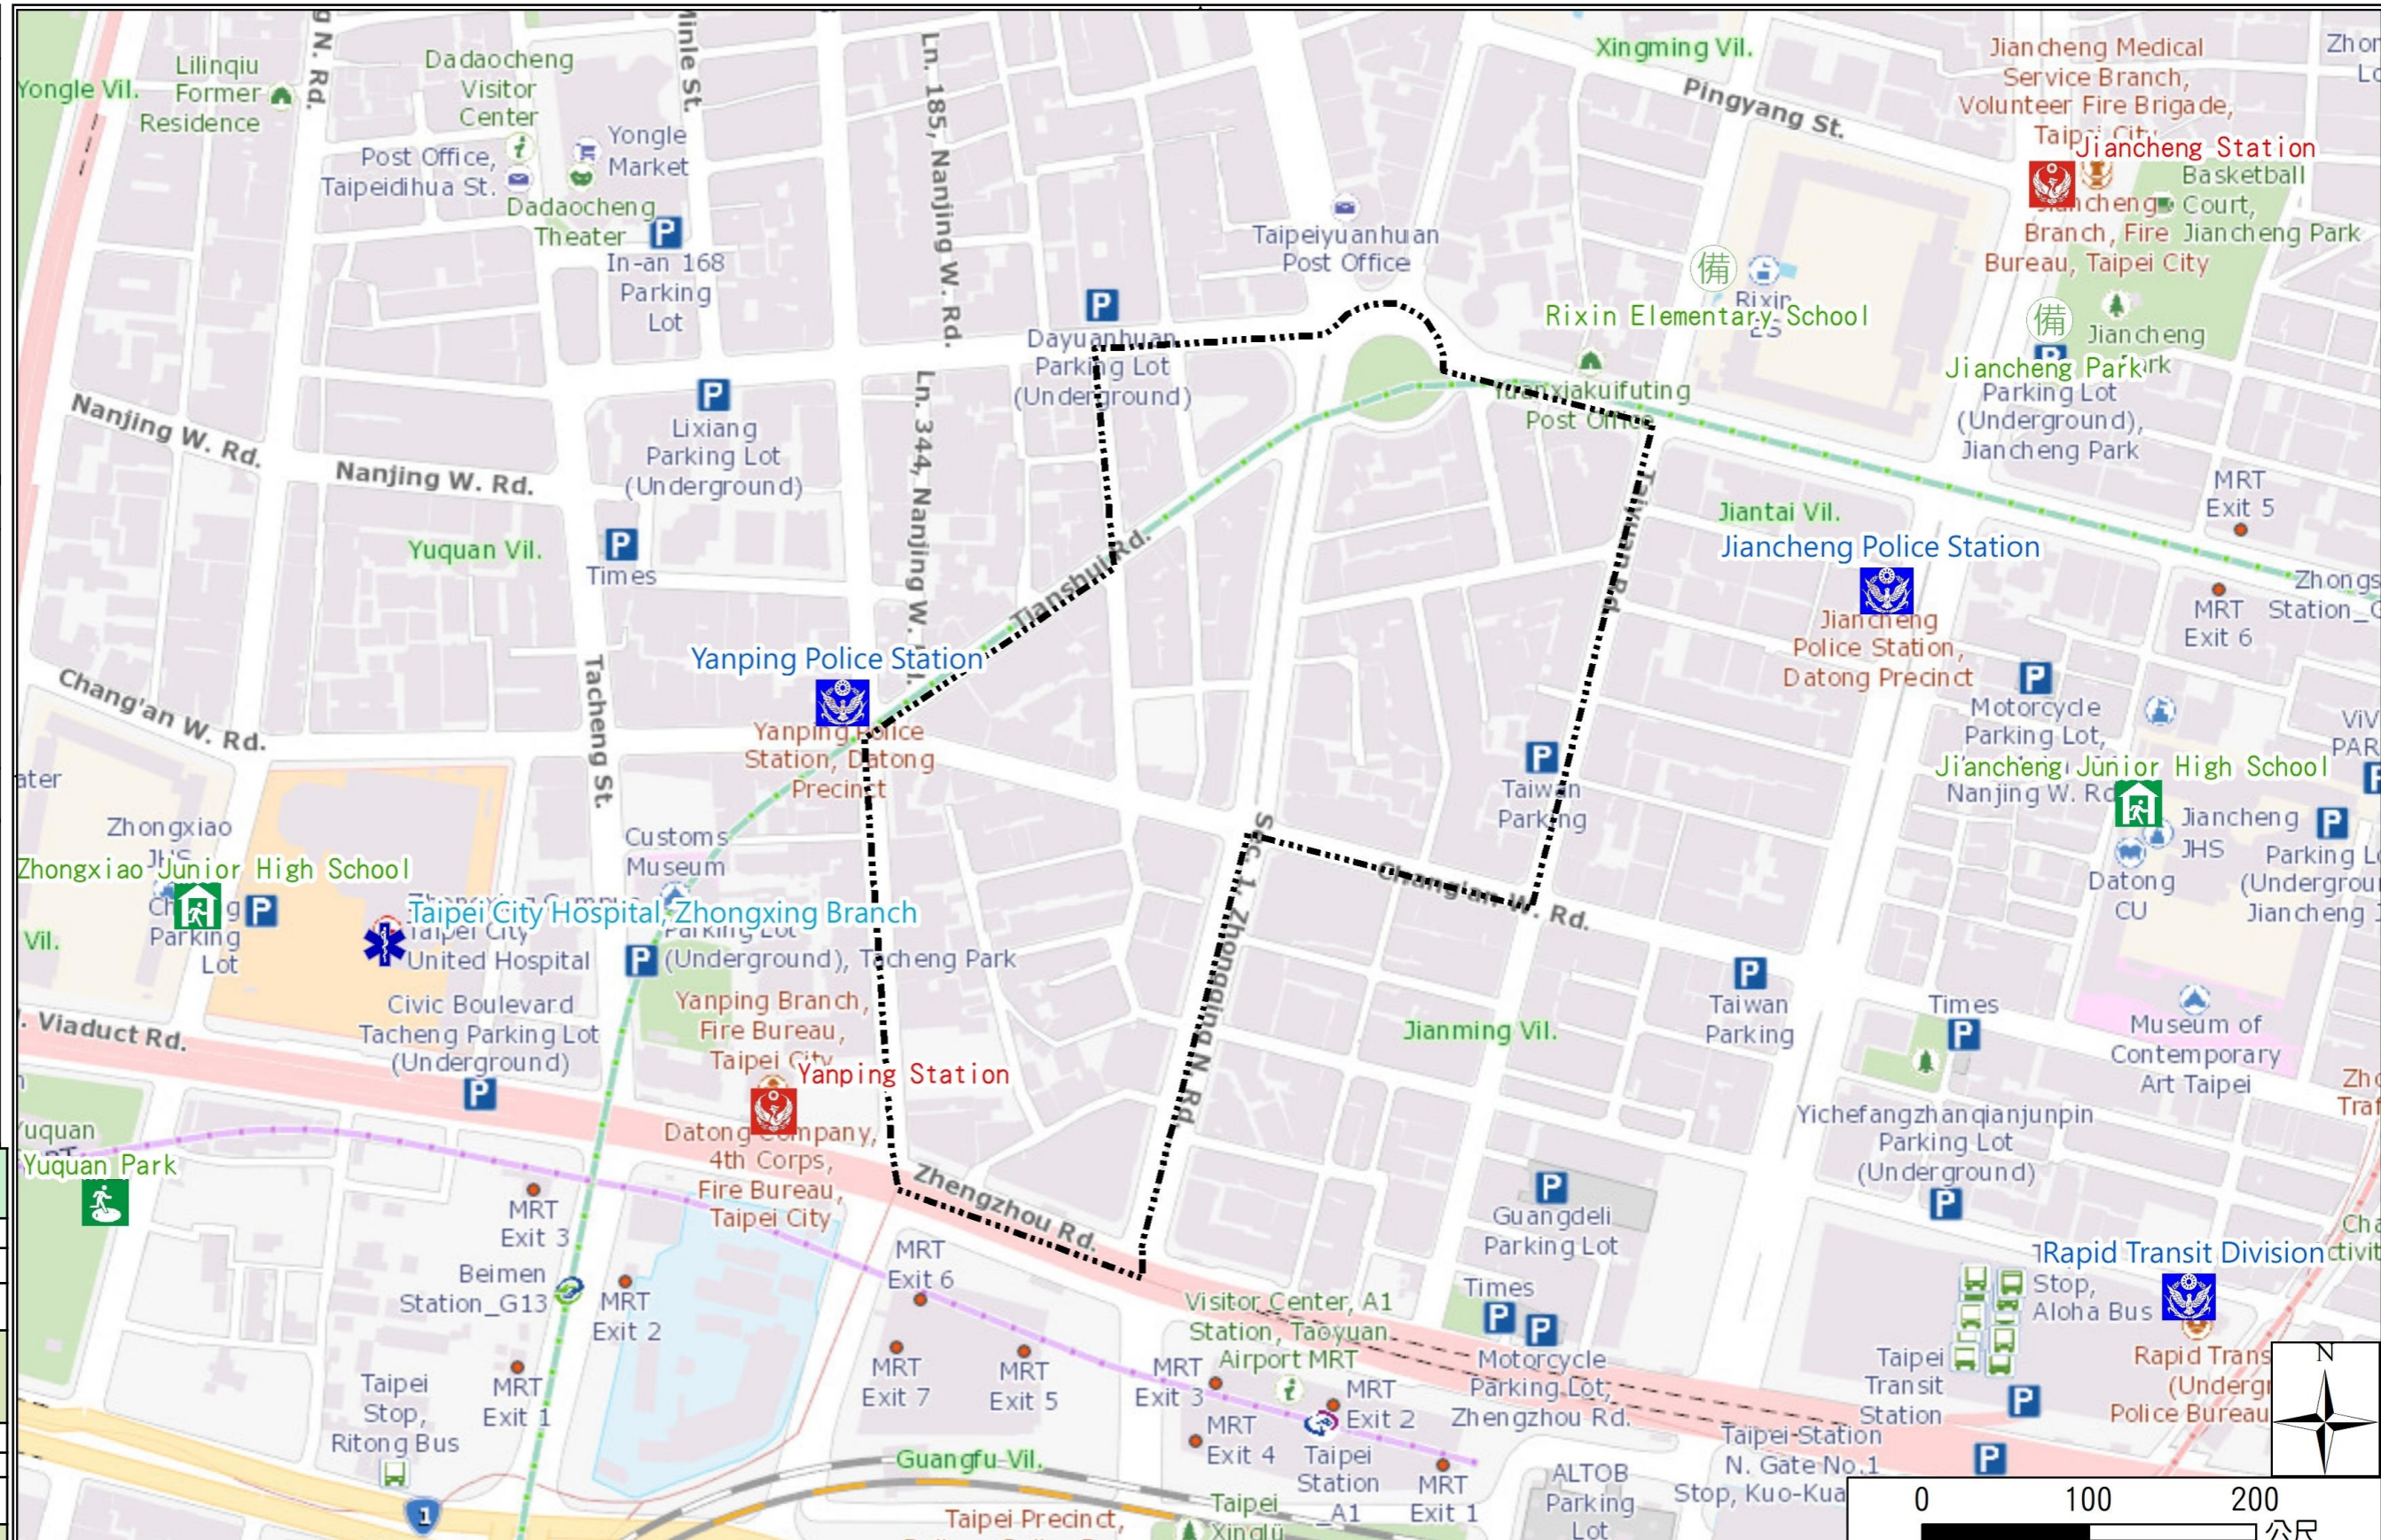

Jiangong Vil., Datong Dist., Taipei City Evacuation Map

Disaster notification Unit

Taipei Citizen Hotline : 1999
Fire Department Tel. : 119
Police Department Tel. : 110
EOC of Datong Dist.
Non-emergency number :
02-25975323
Emergency number :
02-66080119
Officer
Mobile : 0988-179-698
Note: Please call this District's
EOC to ensure that the evacuation
shelter is open

Disaster Prevention Information Website

Taipei City Disaster Prevention Information Website

Knowledge of disaster prevention

Flood: Vertical evacuation or preventive evacuation
Earthquake :

More disaster prevention knowledge :
Taipei City Disaster Prevention Guide

Name	Yuquan Park Applicable to earthquake situations
Address	No.28, Xining N. Rd.
Capacity	1993
Contact number	02-25850192
Name	Jiancheng Junior High School (School for Priority Shelter) Applicable to earthquake situations
Address	No.37-1, Chang' an W. Rd.
Capacity	119
Contact number	02-25587042#651

Name	Zhongxiao Junior High School (School for Priority Shelter) Applicable to earthquake situations
Address	No.32, Sining N. Rd.
Capacity	131
Contact number	02-25524890#77
Name	Rixin Elementary School
Address	No.151, Taiyuan Rd.
Capacity	137
Contact number	02-25584819#313

圖例	里界 Village Boundary	避難收容處所 Evacuation Shelter	防救災單位 Disaster Rescue Resources	重要地標 Landmark
	里界 Village Boundary	室內避難收容處所(優先安置學校) Indoor Evacuation Shelter (School for Priority Shelter) 室外避難收容處所(防災公園) Outdoor Evacuation Shelter (Disaster Prevention Park) 避難收容處所(備用) Evacuation Shelter (Backup)	警察單位 Police Department 消防單位 Fire Department 急救責任醫院 Designated Hospital (Emergency Medical Treatment)	直升機起降場 Helicopter Pad 重要地標 Landmark