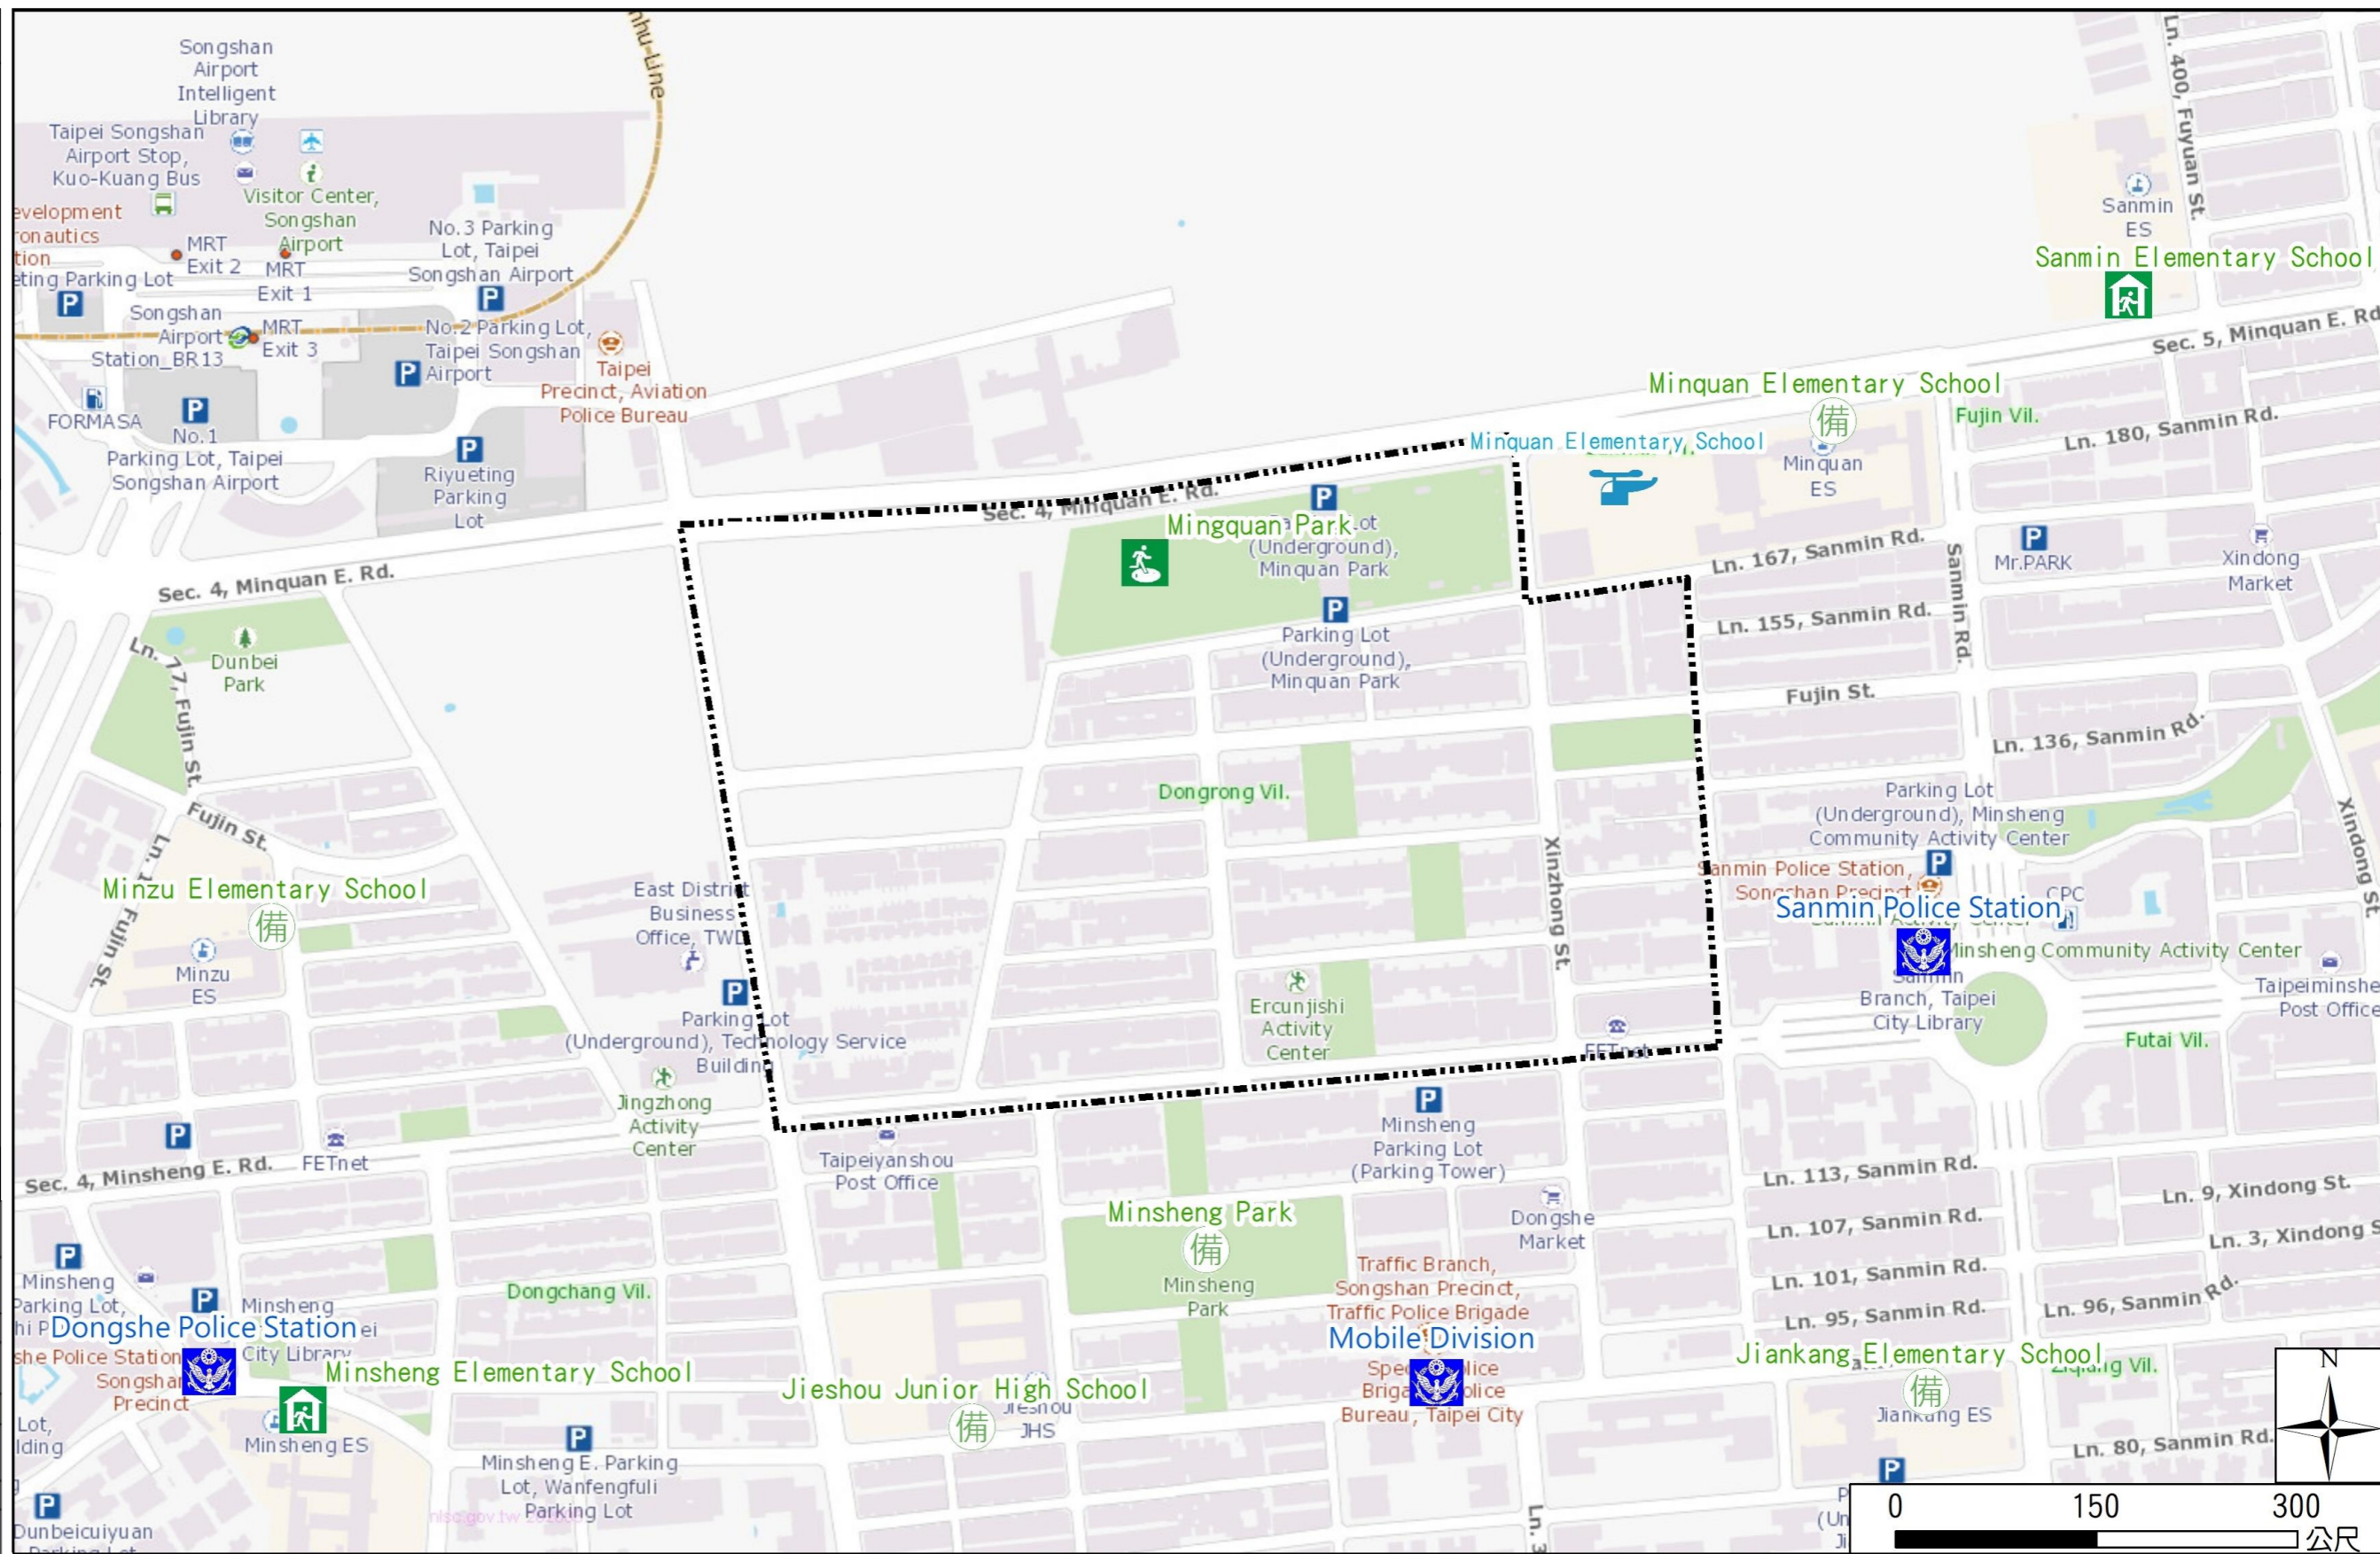

Dongrong Vil., Songshan Dist., Taipei City Evacuation Map

Disaster notification Unit

Taipei Citizen Hotline : 1999
Fire Department Tel. : 119
Police Department Tel. : 110
EOC of Songshan Dist.
Non-emergency number : 02-87878787
Emergency number : 02-66150119
Officer
Mobile : 0988-179564
Note: Please call this District's EOC to ensure that the evacuation shelter is open

Disaster Prevention Information Website

Taipei City Disaster Prevention Information Website

Knowledge of disaster prevention

Flood: Vertical evacuation or preventive evacuation
Earthquake :

More disaster prevention knowledge :
Taipei City Disaster Prevention Guide

Evacuation Shelter

Name	Mingquan Park Applicable to earthquake situations
Address	Intersection of Sec. 4, Minquan E. Rd. and Xinzhong St.
Capacity	2465
Contact number	02-25850192
Name	Minsheng Park
Address	Aly. 4~8, Ln. 36, Sec. 5, Minsheng E. Rd.
Capacity	1554
Contact number	02-25850192
Name	Minquan Elementary School (School for Priority Shelter)
Address	No.200, Sec. 4, Minquan E. Rd.
Capacity	80
Contact number	02-27652327#650
Name	Jieshou Junior High School
Address	No.401, Yanshou St.
Capacity	242
Contact number	02-27664496#500

圖例	里界 Village Boundary	避難收容處所 Evacuation Shelter	防救災單位 Disaster Rescue Resources	重要地標 Landmark
	 里界 Village Boundary	 室內避難收容處所(優先安置學校) Indoor Evacuation Shelter (School for Priority Shelter)	 警察單位 Police Department	 重要地標 Landmark
		 室外避難收容處所(防災公園) Outdoor Evacuation Shelter (Disaster Prevention Park)	 消防單位 Fire Department	
		 避難收容處所(備用) Evacuation Shelter (Backup)	 急救責任醫院 Designated Hospital (Emergency Medical Treatment)	
			 直升機起降場 Helicopter Pad