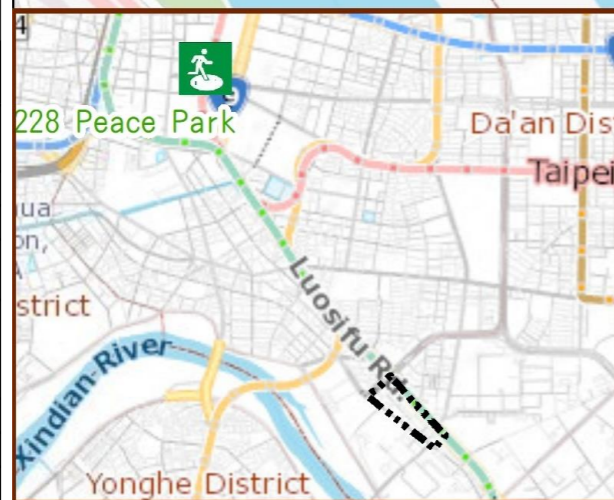

Evacuation Shelter

Name	228 Peace Park Applicable to earthquake situations
Address	No.3, Ketagalan Blvd.
Capacity	5424
Contact number	02-23032451
Name	Yingqiao Junior High School (School for Priority Shelter) Applicable to flood situations
Address	No.4, Sec. 3, Tingzhou Rd.
Capacity	52
Contact number	02-23688667#230
Name	Heti Elementary School
Address	No.180, Sec. 2, Tingzhou Rd.
Capacity	72
Contact number	02-23677144#831
Name	
Address	
Capacity	
Contact number	