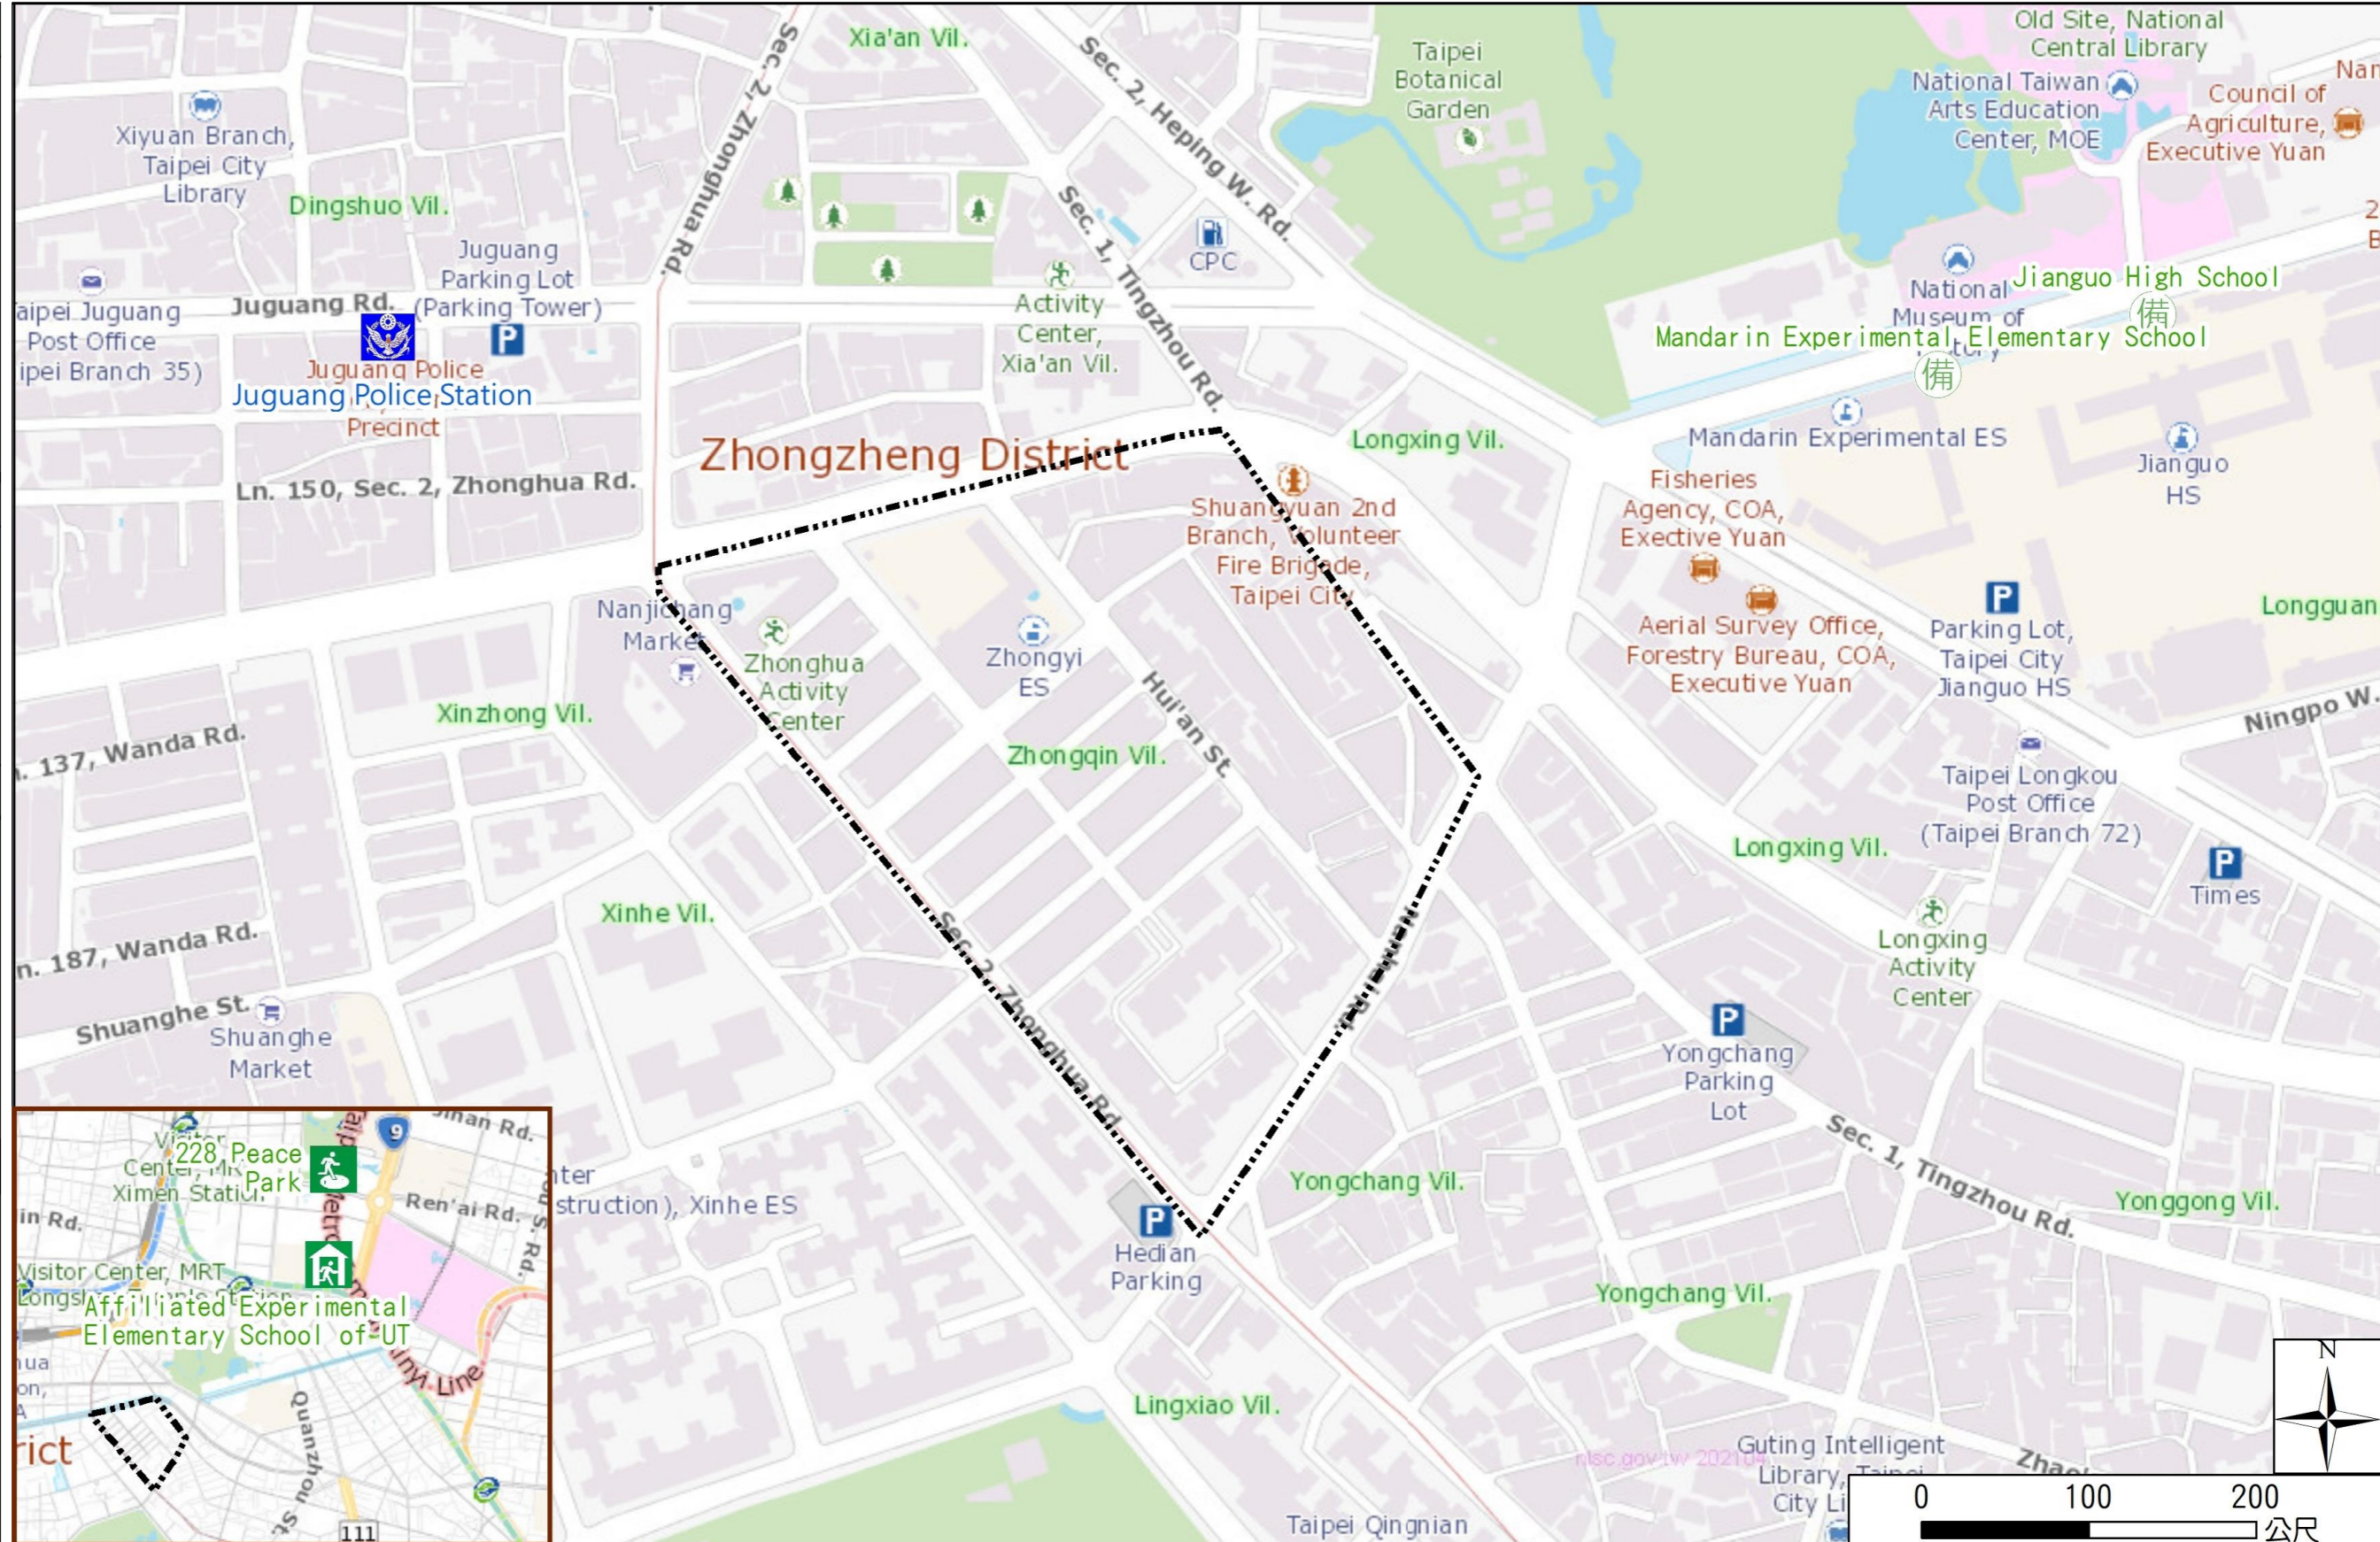

Zhongqin Vil., Zhongzheng Dist., Taipei City Evacuation Map

Emergency notification

Taipei Citizen Hotline : 1999
 Fire Department Tel. : 119
 Police Department Tel. : 110
 EOC of Zhongzheng Dist.
 Non-emergency number :
 02-23416721
 Emergency number :
 02-66179590
Officer
 Mobile : 0978-865739
 Note: Please call this District's
 EOC to ensure that the evacuation
 shelter is open

Evacuation Shelter

Name	228 Peace Park Shelter for Earthquake
Address	No.3, Ketagalan Blvd.
Capacity	5424
Contact number	02-23032451
Name	Affiliated Experimental Elementary School of UT (School for Priority Shelter) Shelter for Earthquake
Address	No.29, Gongyuan Rd.
Capacity	157
Contact number	02-23110395#840
Name	Mandarin Experimental Elementary School
Address	No.58, Nanhai Rd.
Capacity	49
Contact number	02-23033555#600
Name	Jianguo High School
Address	No.56, Nanhai Rd.
Capacity	300
Contact number	02-23034381#501