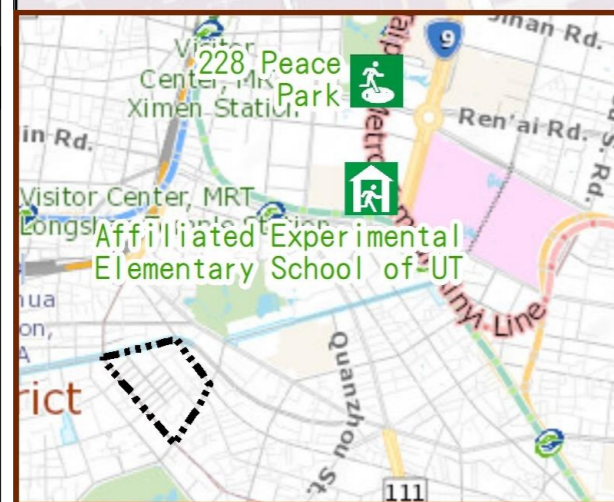

Evacuation Shelter

Name	228 Peace Park Shelter for Earthquake
Address	No.3, Ketagalan Blvd.
Capacity	5424
Contact number	02-23032451
Name	Affiliated Experimental Elementary School of UT (School for Priority Shelter) Shelter for Earthquake
Address	No.29, Gongyuan Rd.
Capacity	157
Contact number	02-23110395#840
Name	Mandarin Experimental Elementary School
Address	No.58, Nanhai Rd.
Capacity	49
Contact number	02-23033555#600
Name	Jianguo High School
Address	No.56, Nanhai Rd.
Capacity	300
Contact number	02-23034381#501