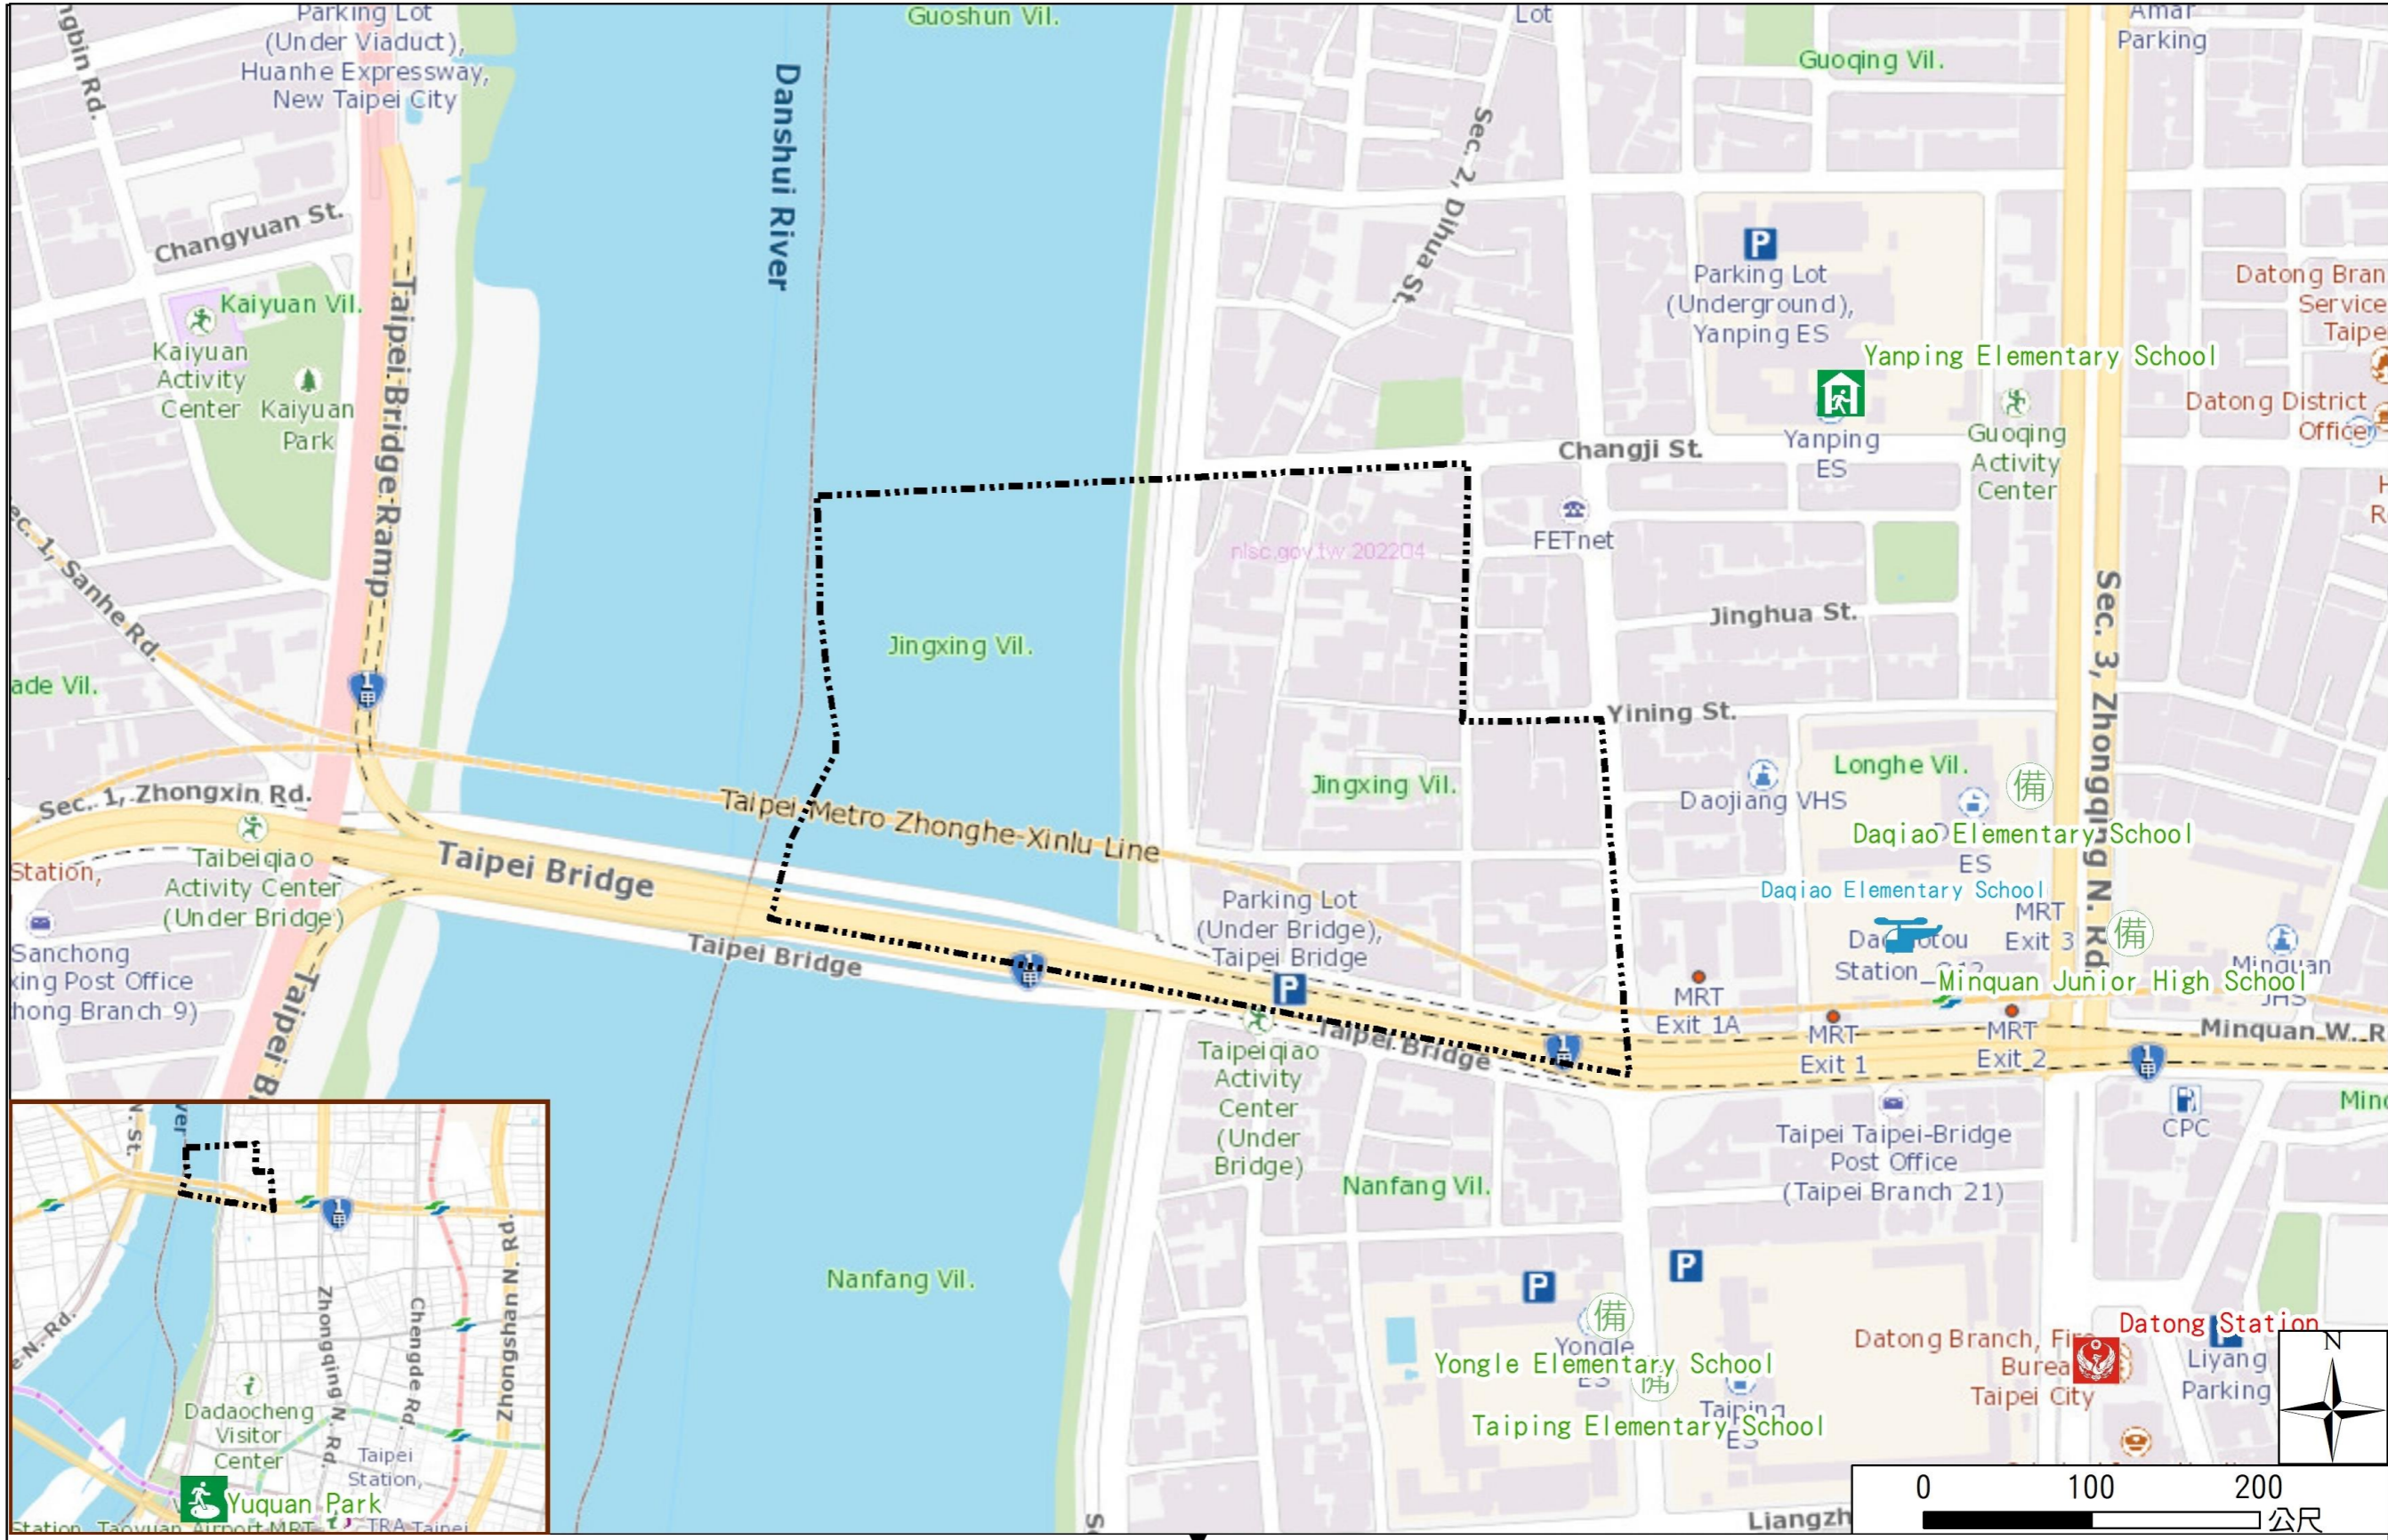

Disaster Prevention Information Website

Taipei City Disaster Prevention Information Website

Knowledge of disaster prevention

Flood: Vertical evacuation or preventive evacuation
 Earthquake :

More disaster prevention knowledge :
 Taipei City Disaster Prevention Guide

Evacuation Shelter

Name	Yuquan Park
Address	Applicable to earthquake situations
Capacity	No.28, Xining N. Rd.
Contact number	1993
Name	02-25850192
Address	Minquan Junior High School
Capacity	No.1, Sec. 3, Chongqing N. Rd.
Contact number	30
Name	02-25931951#130
Address	Daqiao Elementary School
Capacity	No.2, Sec. 3, Chongqing N. Rd.
Contact number	196
Name	02-25944413#145
Address	Datong Green No.251
Capacity	Intersection of Dunhuang Rd. & Huanhe N. Rd
Contact number	1019
Name	02-23329386