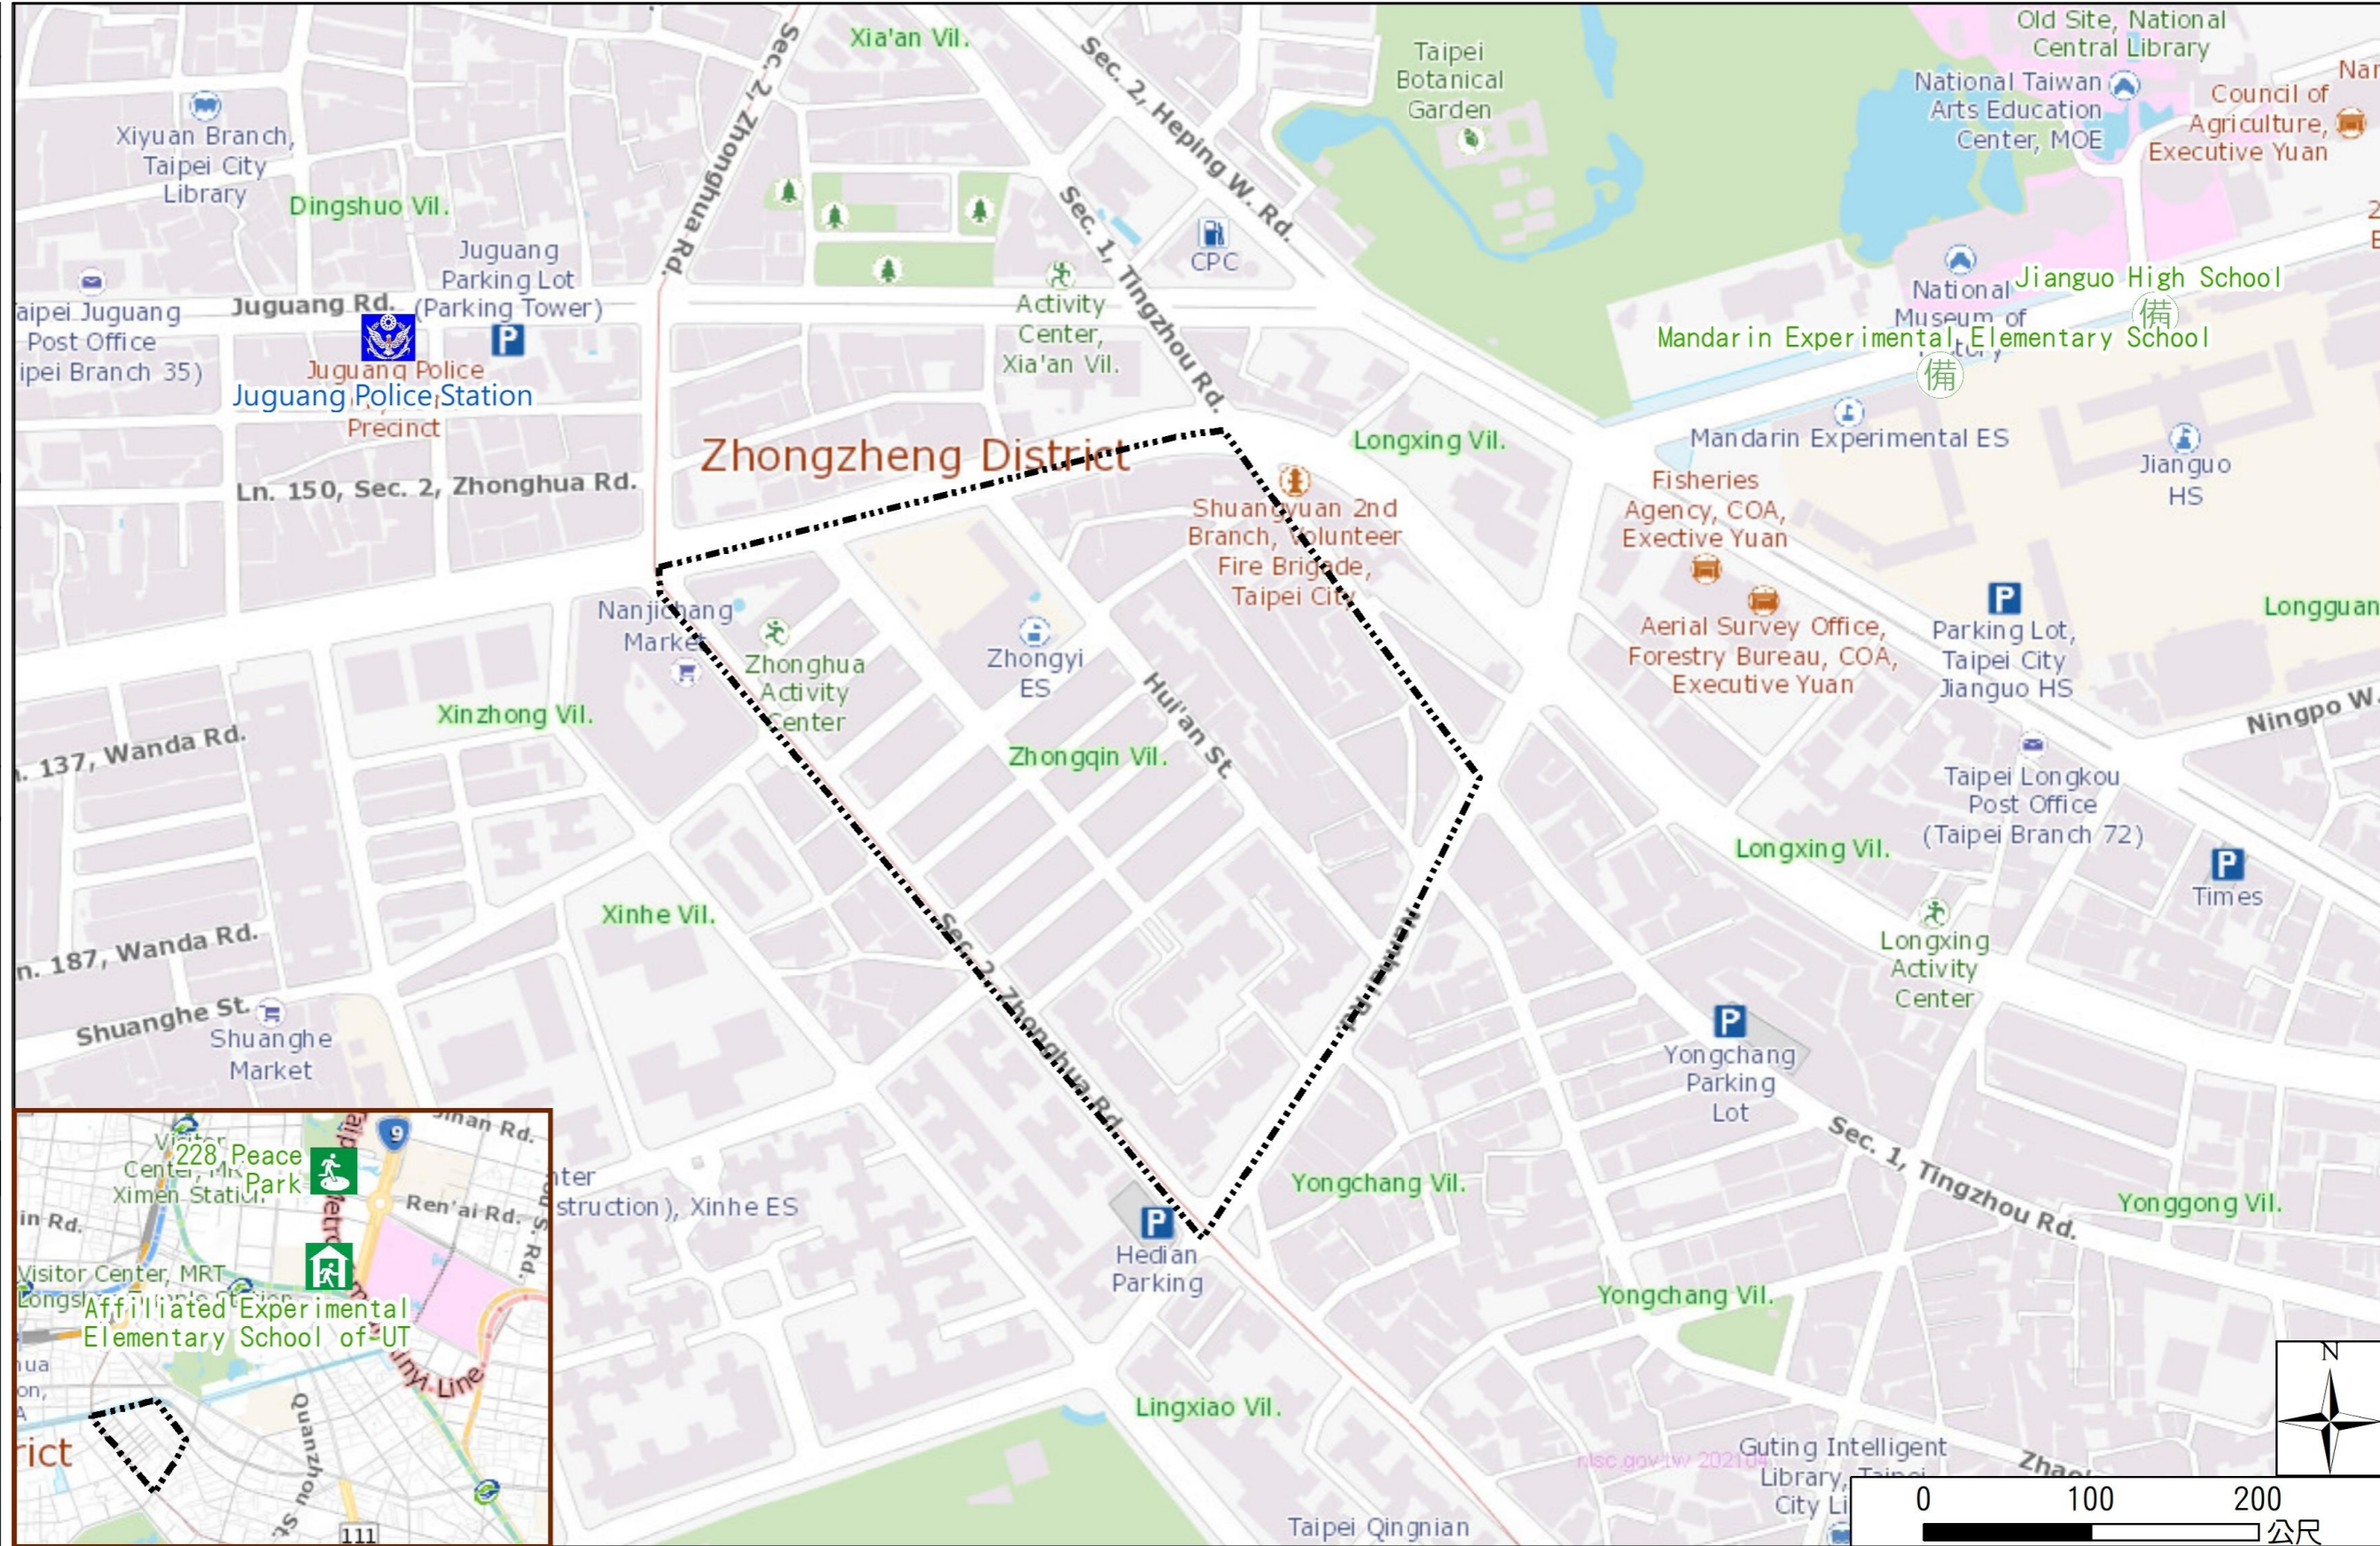

Zhongqin Vil., Zhongzheng Dist., Taipei City Evacuation Map

Emergency notification

Taipei Citizen Hotline : 1999
Fire Department Tel. : 119
Police Department Tel. : 110
EOC of Zhongzheng Dist.
Non-emergency number : 02-23416721
Emergency number : 02-66179590
Officer
Mobile : 0978-865739
Note: Please call this District's EOC to ensure that the evacuation shelter is open

Evacuation Shelter

Name	228 Peace Park Shelter for Earthquake
Address	No.3, Ketagalan Blvd.
Capacity	5424
Contact number	02-23032451
Name	Affiliated Experimental Elementary School of UT (School for Priority Shelter) Shelter for Earthquake
Address	No.29, Gongyuan Rd.
Capacity	157
Contact number	02-23110395#840
Name	Mandarin Experimental Elementary School
Address	No.58, Nanhai Rd.
Capacity	49
Contact number	02-23033555#600
Name	Jianguo High School
Address	No.56, Nanhai Rd.
Capacity	300
Contact number	02-23034381#501