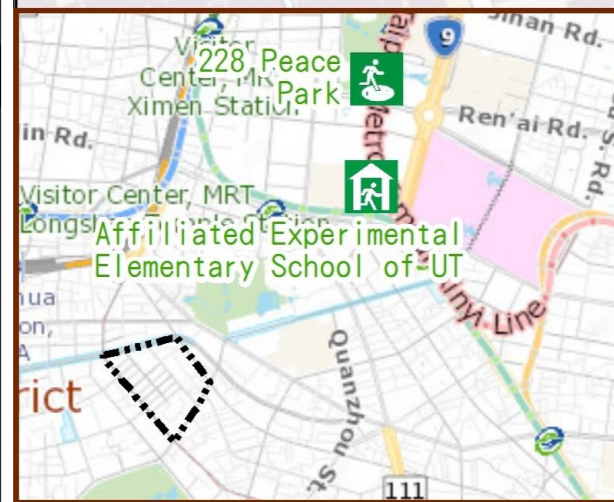

Evacuation Shelter

Name	228 Peace Park Shelter for Earthquake
Address	No.3, Ketagalan Blvd.
Capacity	5424
Contact number	02-23032451
Name	Affiliated Experimental Elementary School of UT (School for Priority Shelter) Shelter for Earthquake
Address	No.29, Gongyuan Rd.
Capacity	157
Contact number	02-23110395#840
Name	Mandarin Experimental Elementary School
Address	No.58, Nanhai Rd.
Capacity	49
Contact number	02-23033555#600
Name	Jianguo High School
Address	No.56, Nanhai Rd.
Capacity	300
Contact number	02-23034381#501