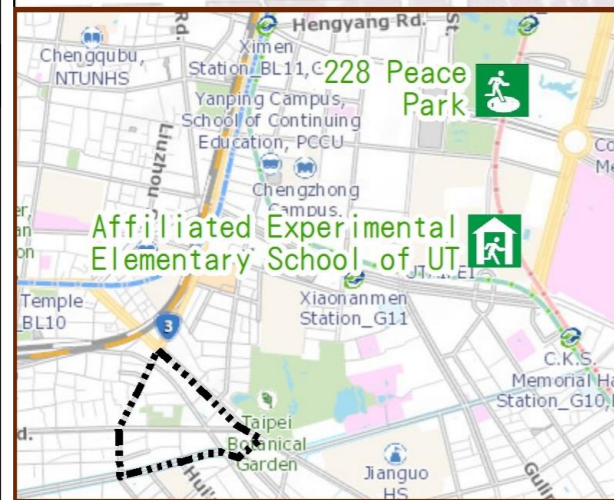

Evacuation Shelter

Name	228 Peace Park Shelter for Earthquake
Address	No.3, Ketagalan Blvd.
Capacity	5424
Contact number	02-23032451
Name	Affiliated Experimental Elementary School of UT (School for Priority Shelter) Shelter for Earthquake
Address	No.29, Gongyuan Rd.
Capacity	157
Contact number	02-23110395#840
Name	Mandarin Experimental Elementary School
Address	No.58, Nanhai Rd.
Capacity	49
Contact number	02-23033555#600
Name	Nanmen Junior High School
Address	No.6, Guangzhou St.
Capacity	151
Contact number	02-23142775#61